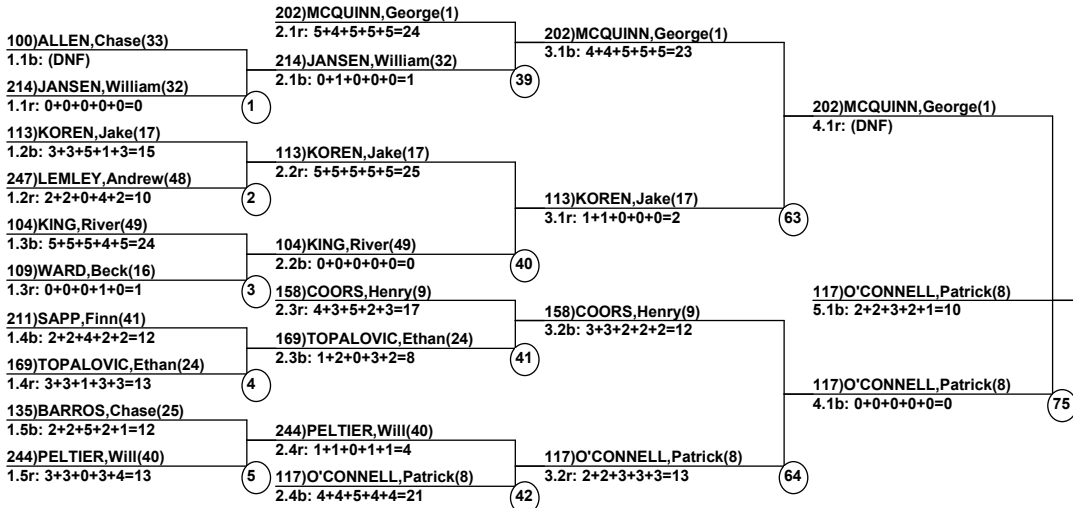

-----  
 Duals                      Event                      Date: Jan 9, 2017 (Mon)  
 Female/Male                (By Duals Run-order)        Time: 6:45 am  
 Steamboat Springs        Ski Town USA Moguls  
 -----

Male Road to Semi-Finals (5.1B)

Male Road to Semi-Finals (5.1R)

Male Road to Semi-Finals (5.2B)

Male Road to Semi-Finals (5.2R)

Female Road to Semi-Finals (4.1B)

Female Road to Semi-Finals (4.1R)

Female Road to Semi-Finals (4.2B)

Female Road to Semi-Finals (4.2R)

Male Semi-Finals

Female Semi-Finals