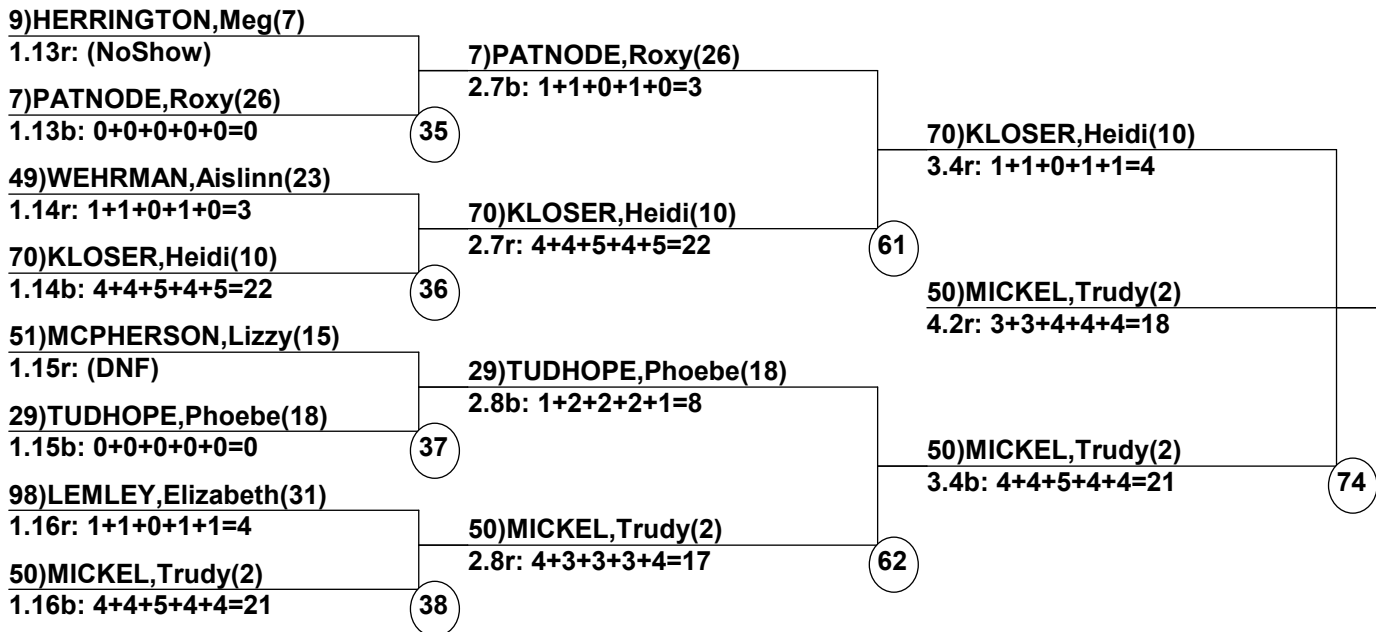

-----  
 Duals                      Event                      Date: Jan 9, 2017 (Mon)  
 Female/Male                (By Duals Run-order)        Time: 6:45 am  
 Steamboat Springs        Ski Town USA Moguls  
 -----

Male Road to Semi-Finals (5.1B)

Male Road to Semi-Finals (5.1R)

Male Road to Semi-Finals (5.2B)

Male Road to Semi-Finals (5.2R)

Female Road to Semi-Finals (4.1B)

Female Road to Semi-Finals (4.1R)

Female Road to Semi-Finals (4.2B)

Female Road to Semi-Finals (4.2R)

Male Semi-Finals

Female Semi-Finals