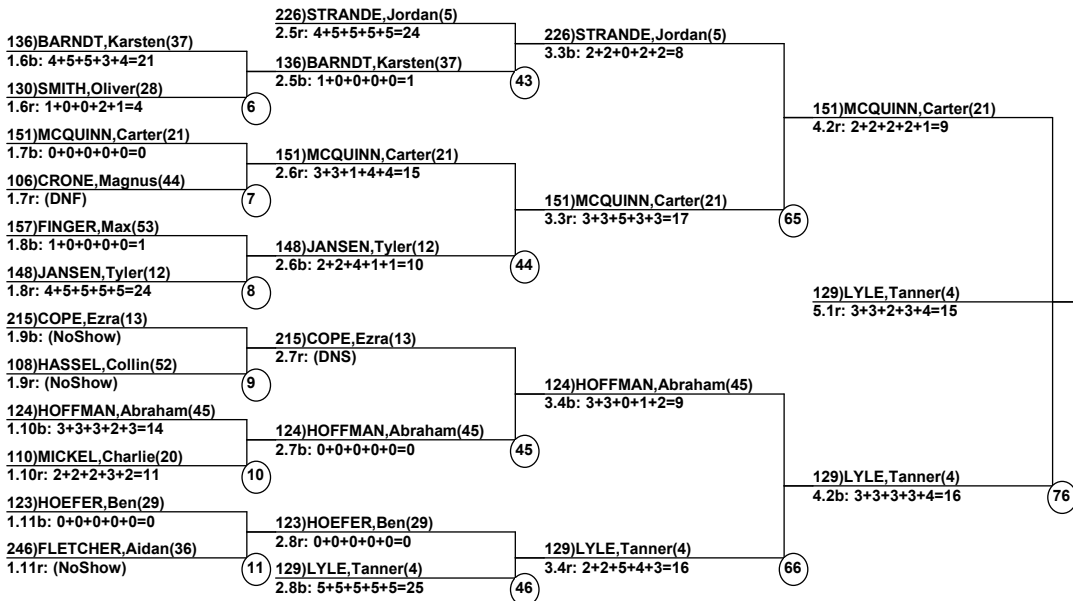

-----  
 Duals                      Event                      Date: Jan 9, 2017 (Mon)  
 Female/Male                (By Duals Run-order)        Time: 6:45 am  
 Steamboat Springs        Ski Town USA Moguls  
 -----

Male Road to Semi-Finals (5.1B)

Male Road to Semi-Finals (5.1R)

Male Road to Semi-Finals (5.2B)

Male Road to Semi-Finals (5.2R)

Female Road to Semi-Finals (4.1B)

Female Road to Semi-Finals (4.1R)

Female Road to Semi-Finals (4.2B)

Female Road to Semi-Finals (4.2R)

Male Semi-Finals

Female Semi-Finals