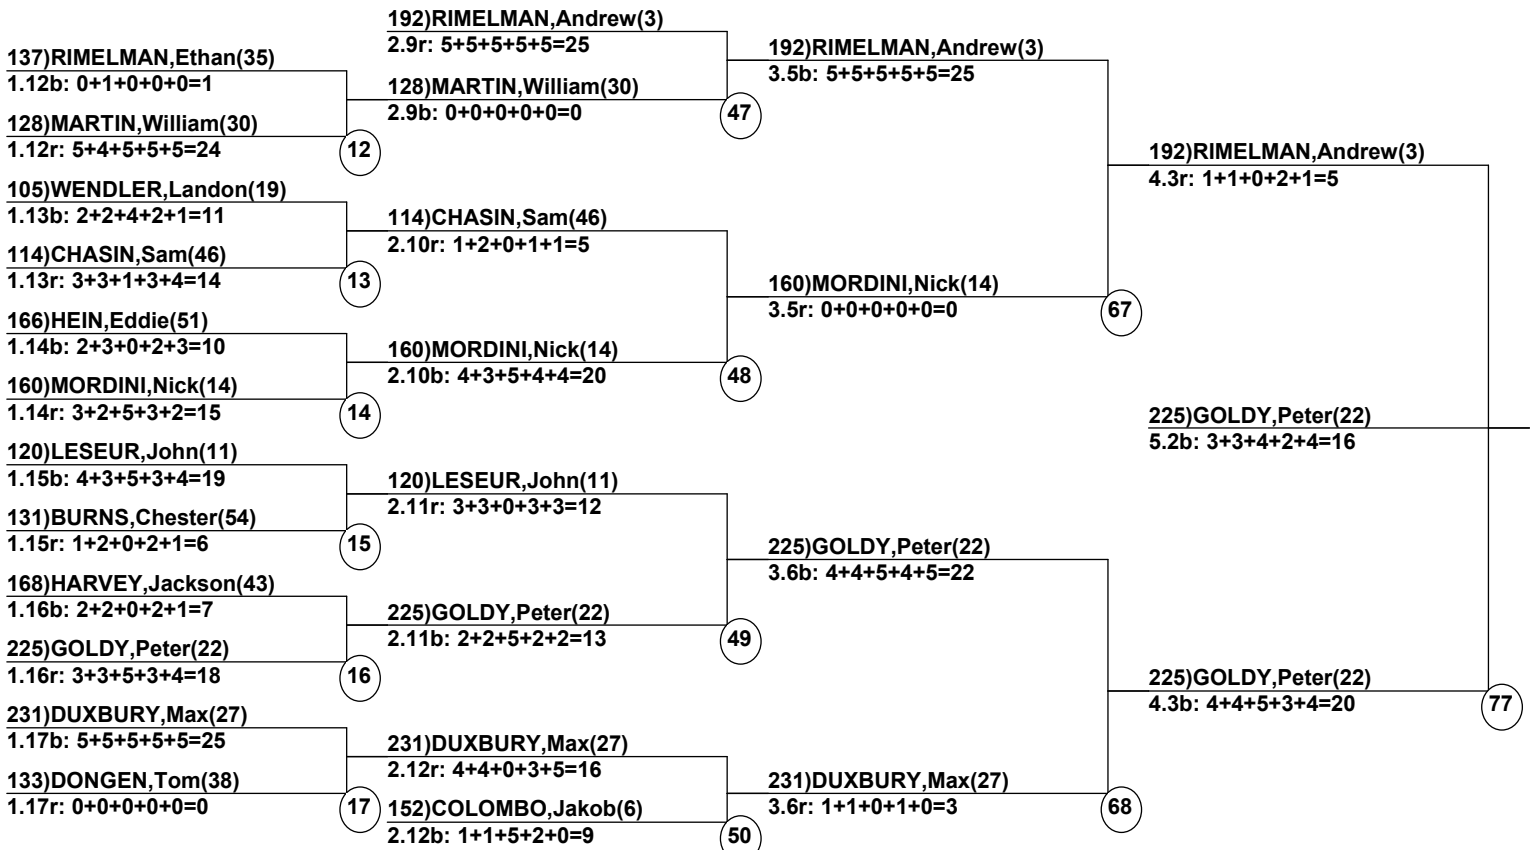

-----  
 Duals                      Event                      Date: Jan 9, 2017 (Mon)  
 Female/Male                (By Duals Run-order)        Time: 6:45 am  
 Steamboat Springs        Ski Town USA Moguls  
 -----

Male Road to Semi-Finals (5.1B)

Male Road to Semi-Finals (5.1R)

Male Road to Semi-Finals (5.2B)

Male Road to Semi-Finals (5.2R)

Female Road to Semi-Finals (4.1B)

Female Road to Semi-Finals (4.1R)

Female Road to Semi-Finals (4.2B)

Female Road to Semi-Finals (4.2R)

Male Semi-Finals

Female Semi-Finals