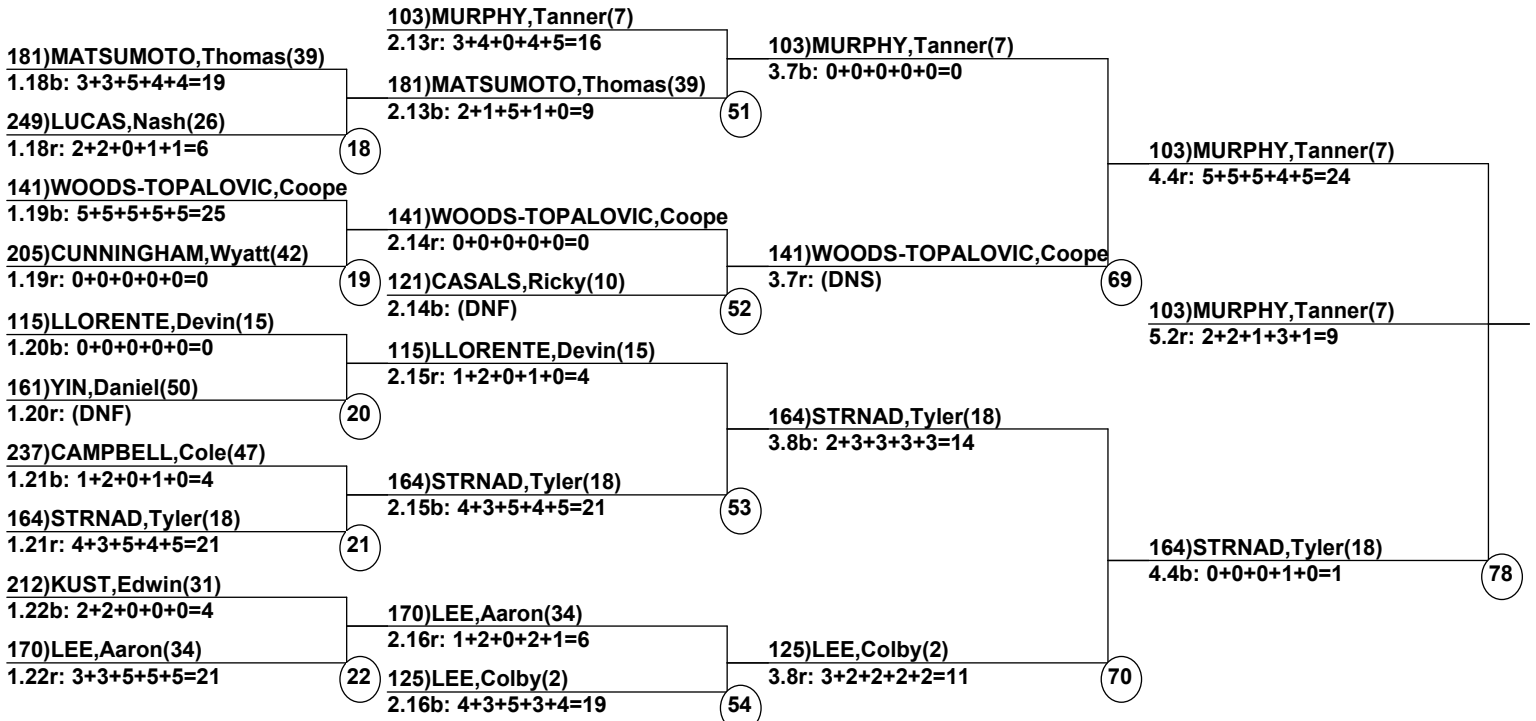

-----  
 Duals                      Event                      Date: Jan 9, 2017 (Mon)  
 Female/Male                (By Duals Run-order)        Time: 6:45 am  
 Steamboat Springs        Ski Town USA Moguls  
 -----

Male Road to Semi-Finals (5.1B)

Male Road to Semi-Finals (5.1R)

Male Road to Semi-Finals (5.2B)

Male Road to Semi-Finals (5.2R)

Female Road to Semi-Finals (4.1B)

Female Road to Semi-Finals (4.1R)

Female Road to Semi-Finals (4.2B)

Female Road to Semi-Finals (4.2R)

Male Semi-Finals

Female Semi-Finals