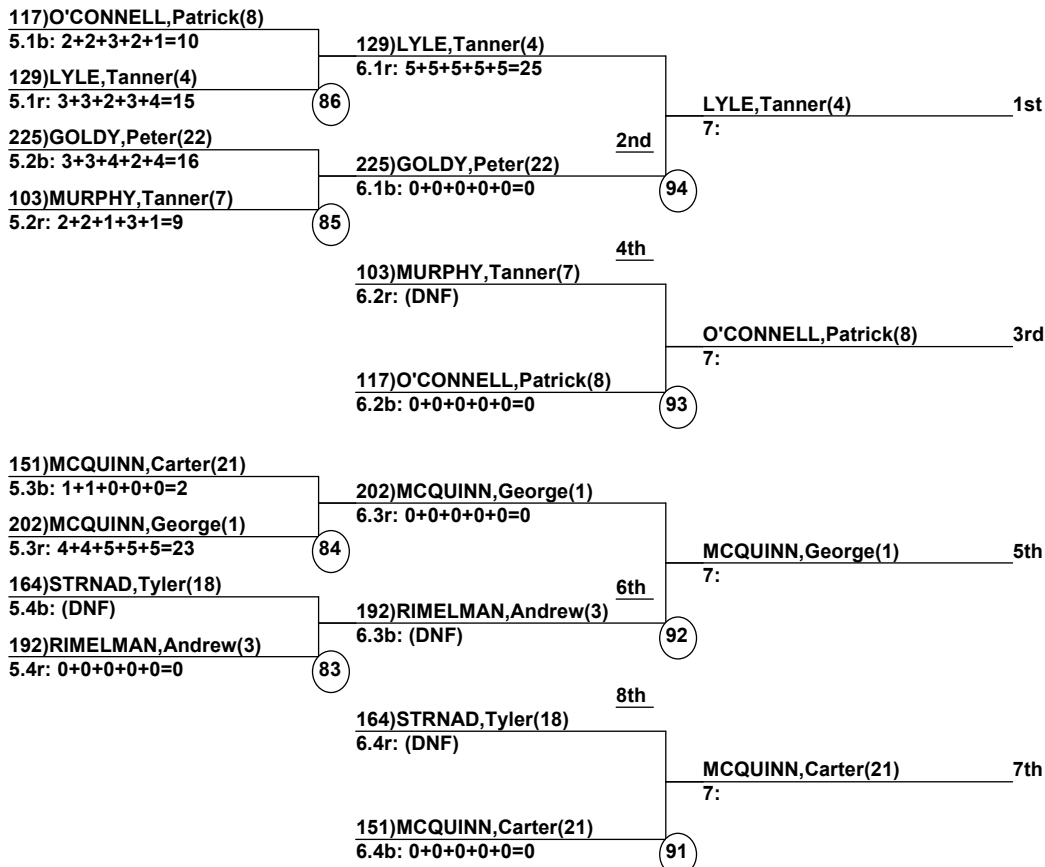

-----  
 Duals                      Event                      Date: Jan 9, 2017 (Mon)  
 Female/Male                (By Duals Run-order)        Time: 6:45 am  
 Steamboat Springs        Ski Town USA Moguls  
 -----

Male Road to Semi-Finals (5.1B)

Male Road to Semi-Finals (5.1R)

Male Road to Semi-Finals (5.2B)

Male Road to Semi-Finals (5.2R)

Female Road to Semi-Finals (4.1B)

Female Road to Semi-Finals (4.1R)

Female Road to Semi-Finals (4.2B)

Female Road to Semi-Finals (4.2R)

Male Semi-Finals

Female Semi-Finals