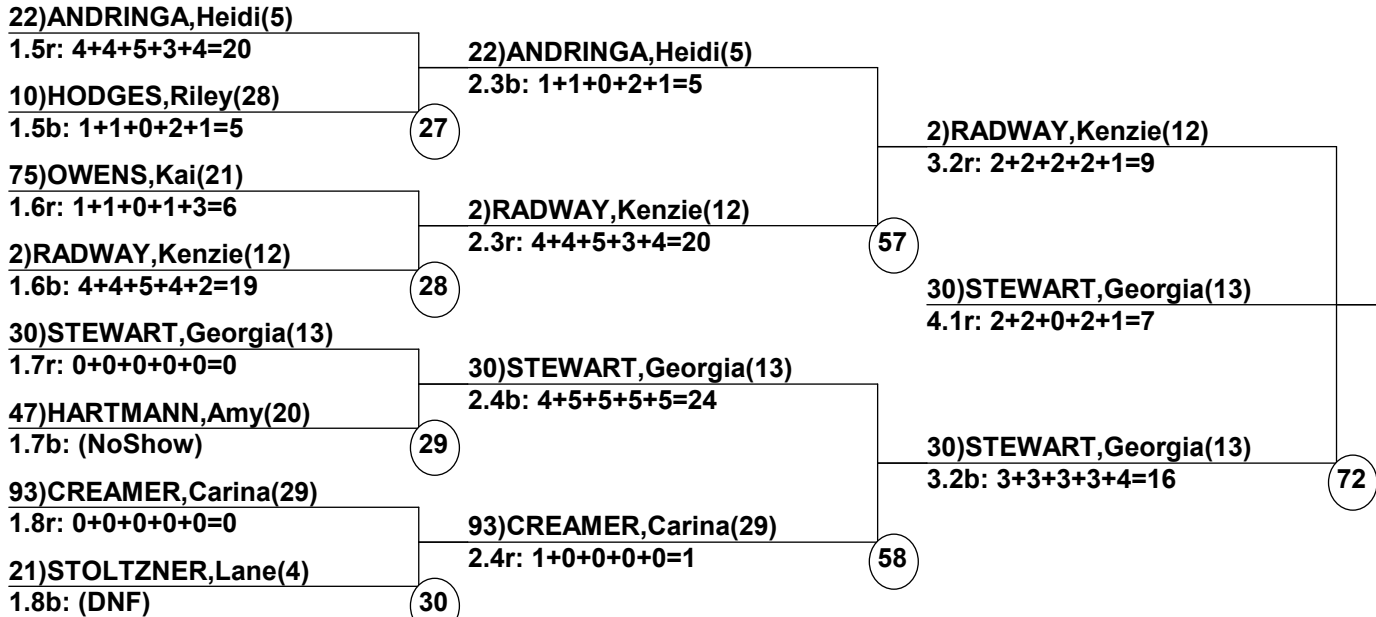

-----  
 Duals                      Event                      Date: Jan 9, 2017 (Mon)  
 Female/Male                (By Duals Run-order)        Time: 6:45 am  
 Steamboat Springs        Ski Town USA Moguls  
 -----

Male Road to Semi-Finals (5.1B)

Male Road to Semi-Finals (5.1R)

Male Road to Semi-Finals (5.2B)

Male Road to Semi-Finals (5.2R)

Female Road to Semi-Finals (4.1B)

Female Road to Semi-Finals (4.1R)

Female Road to Semi-Finals (4.2B)

Female Road to Semi-Finals (4.2R)

Male Semi-Finals

Female Semi-Finals