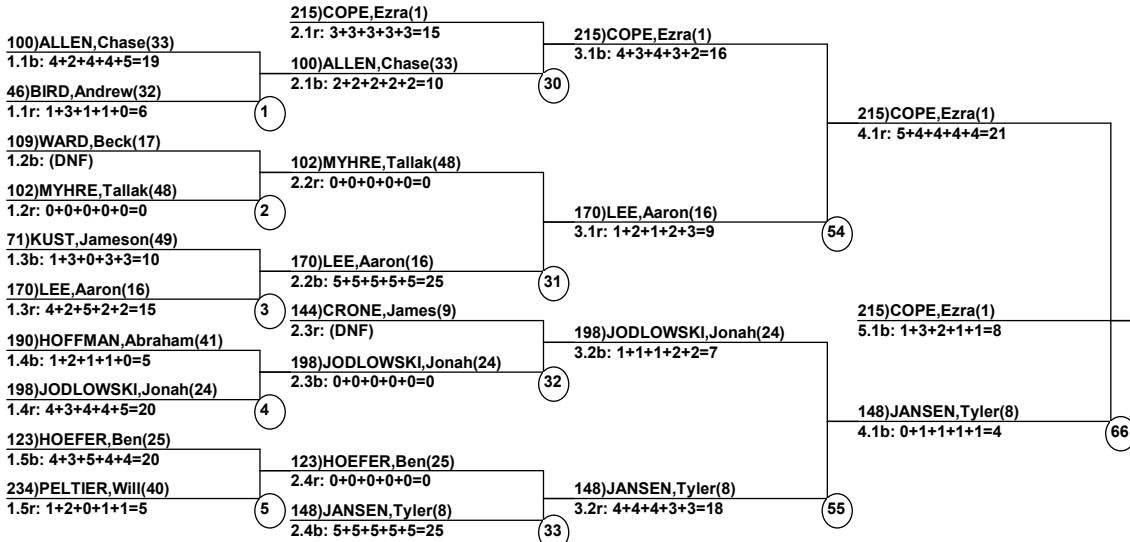

Male Road to Semi-Finals (5.1B)