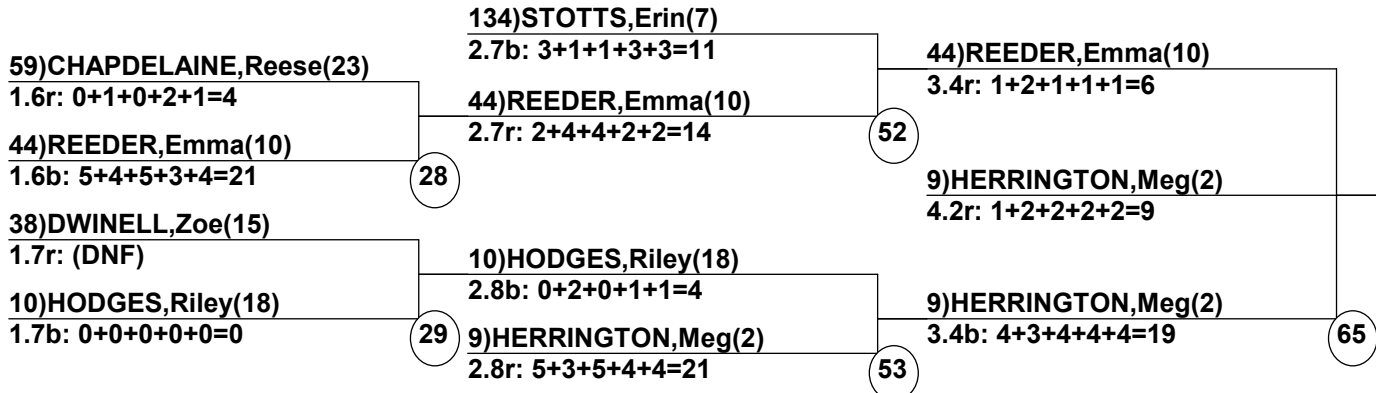

Course: Hermit
Length: 220 m
Width: 12 m
Pitch: 24 deg
____ Head Judge
____ Chief of Scoring
____ T.D.

Duals Female/Male Event (By Duals Run-order) Date: Feb 20, 2017 (Mon) Time: 1:38 pm
Telluride Ski and Go President's Mogul Ch

Male Road to Semi-Finals (5.1B)

Male Road to Semi-Finals (5.1R)

Male Road to Semi-Finals (5.2B)

Male Road to Semi-Finals (5.2R)

Female Road to Semi-Finals (4.1B)

Female Road to Semi-Finals (4.1R)

Female Road to Semi-Finals (4.2B)

Female Road to Semi-Finals (4.2R)

Male Semi-Finals

Female Semi-Finals