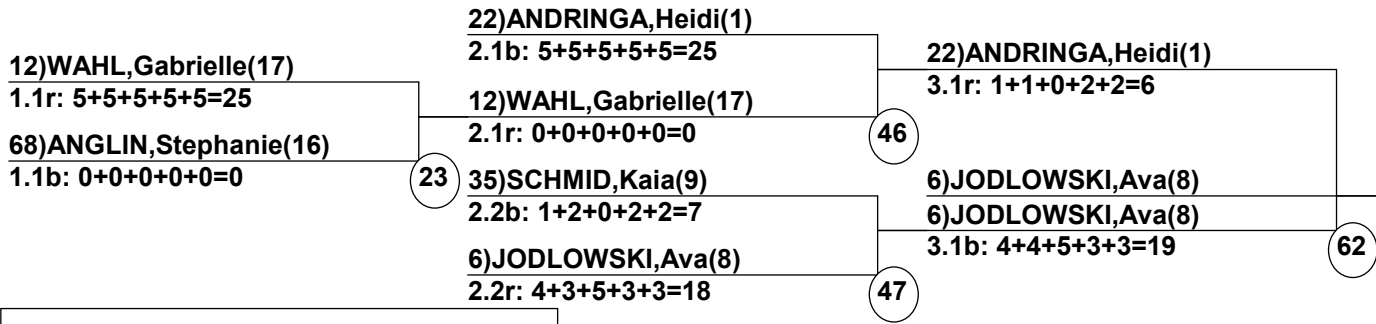

Course: Hermit
Length: 220 m
Width: 12 m
Pitch: 24 deg
____ Head Judge
____ Chief of Scoring
____ T.D.

Duals Female/Male Event (By Duals Run-order) Date: Feb 20, 2017 (Mon) Time: 1:38 pm
Telluride Ski and Go President's Mogul Ch

Male Road to Semi-Finals (5.1B)

Male Road to Semi-Finals (5.1R)

Male Road to Semi-Finals (5.2B)

Male Road to Semi-Finals (5.2R)

Female Road to Semi-Finals (4.1B)

Female Road to Semi-Finals (4.1R)

Female Road to Semi-Finals (4.2B)

Female Road to Semi-Finals (4.2R)

Male Semi-Finals

Female Semi-Finals