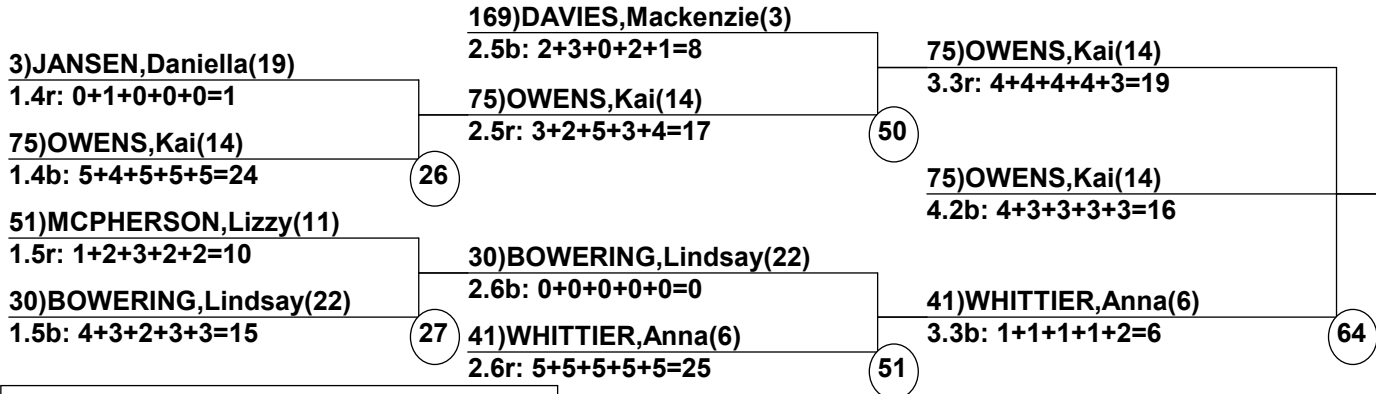

Course: Hermit
Length: 220 m
Width: 12 m
Pitch: 24 deg
____ Head Judge
____ Chief of Scoring
____ T.D.

Duals Female/Male Event (By Duals Run-order) Date: Feb 20, 2017 (Mon) Time: 1:38 pm
Telluride Ski and Go President's Mogul Ch

Male Road to Semi-Finals (5.1B)

Male Road to Semi-Finals (5.1R)

Male Road to Semi-Finals (5.2B)

Male Road to Semi-Finals (5.2R)

Female Road to Semi-Finals (4.1B)

Female Road to Semi-Finals (4.1R)

Female Road to Semi-Finals (4.2B)

Female Road to Semi-Finals (4.2R)

Male Semi-Finals

Female Semi-Finals