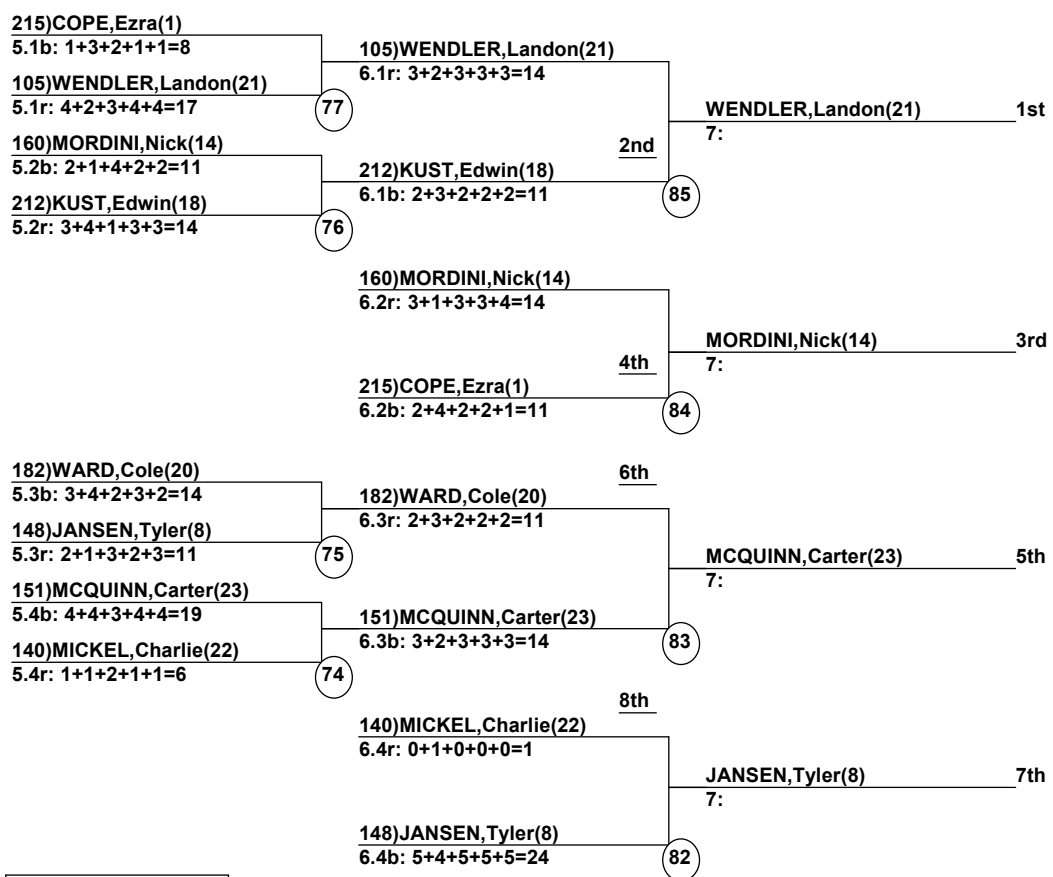

Course: Hermit
Length: 220 m
Width: 12 m
Pitch: 24 deg
____ Head Judge
____ Chief of Scoring
____ T.D.

Duals Female/Male Event (By Duals Run-order) Date: Feb 20, 2017 (Mon) Time: 1:38 pm
Telluride Ski and Go President's Mogul Ch

Male Road to Semi-Finals (5.1B)

Male Road to Semi-Finals (5.1R)

Male Road to Semi-Finals (5.2B)

Male Road to Semi-Finals (5.2R)

Female Road to Semi-Finals (4.1B)

Female Road to Semi-Finals (4.1R)

Female Road to Semi-Finals (4.2B)

Female Road to Semi-Finals (4.2R)

Male Semi-Finals

Female Semi-Finals