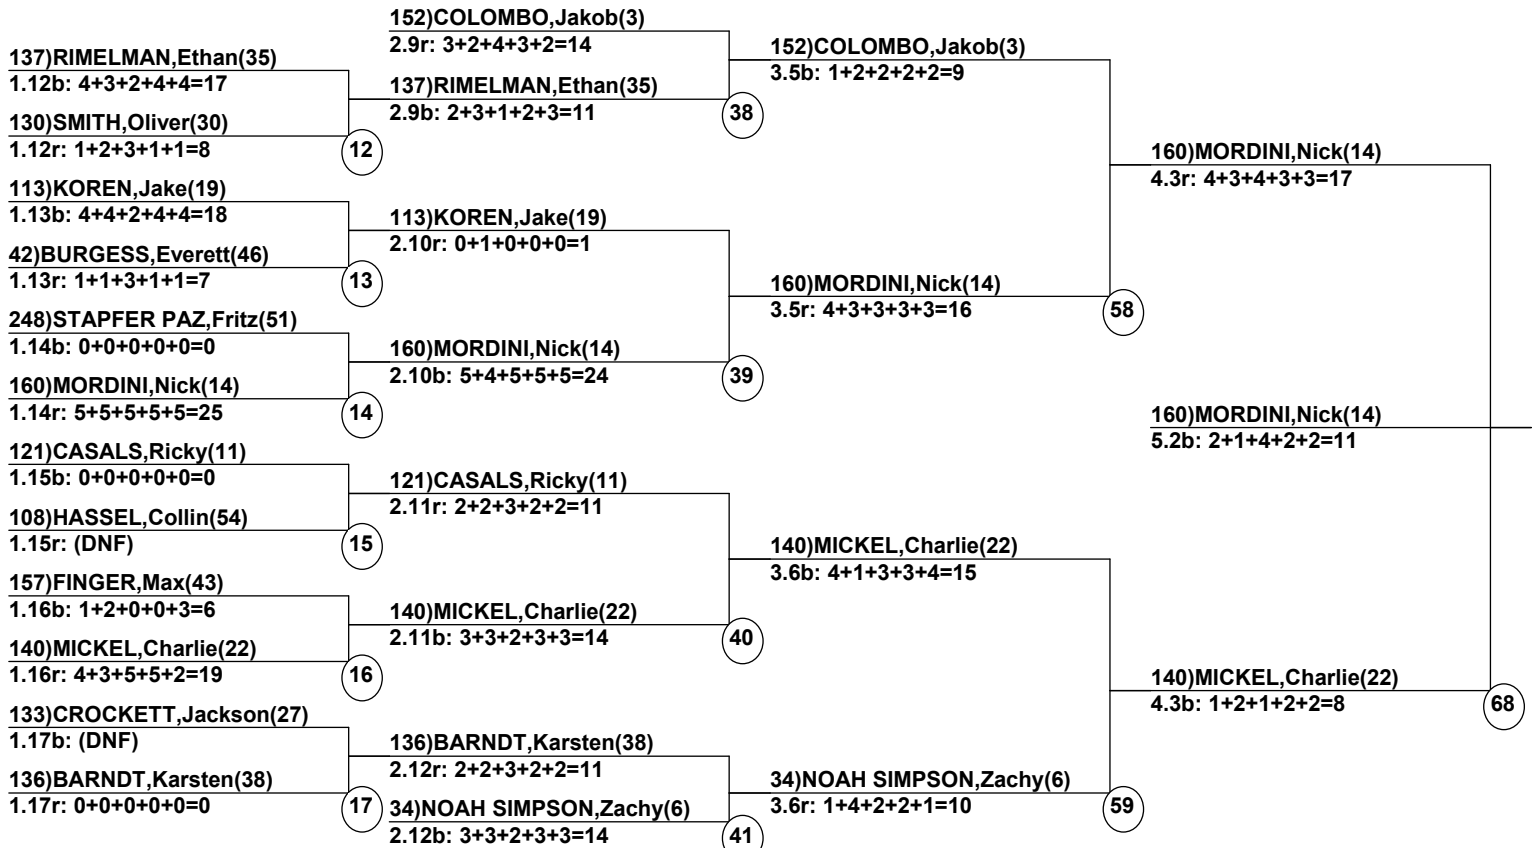

President's Mogul Challenge at Telluride

Telluride Ski and Golf
Feb 20, 2017 (Mon) (U0729) (U0728)

Head Judge: BURROWS,Jeff
Chief of Comp: NUNN,Randall
T.D.: JOHNSON,Thomas
Chief of Scoring: GIACCIO,Erin
Judge 1: CARPENTER,Seth
Judge 2: CARPENTER,Helena
Judge 3: AMES-COOLEY,Jolene
Judge 4: BUCHANAN,Stephen
Judge 5: ELLIS,Christopher

Course: Hermit
Length: 220 m
Width: 12 m
Pitch: 24 deg
____ Head Judge
____ Chief of Scoring
____ T.D.

Duals Female/Male Event (By Duals Run-order) Date: Feb 20, 2017 (Mon) Time: 1:38 pm
Telluride Ski and Go President's Mogul Ch

Male Road to Semi-Finals (5.1B)

Male Road to Semi-Finals (5.1R)

Male Road to Semi-Finals (5.2B)

Male Road to Semi-Finals (5.2R)

Female Road to Semi-Finals (4.1B)

Female Road to Semi-Finals (4.1R)

Female Road to Semi-Finals (4.2B)

Female Road to Semi-Finals (4.2R)

Male Semi-Finals

Female Semi-Finals