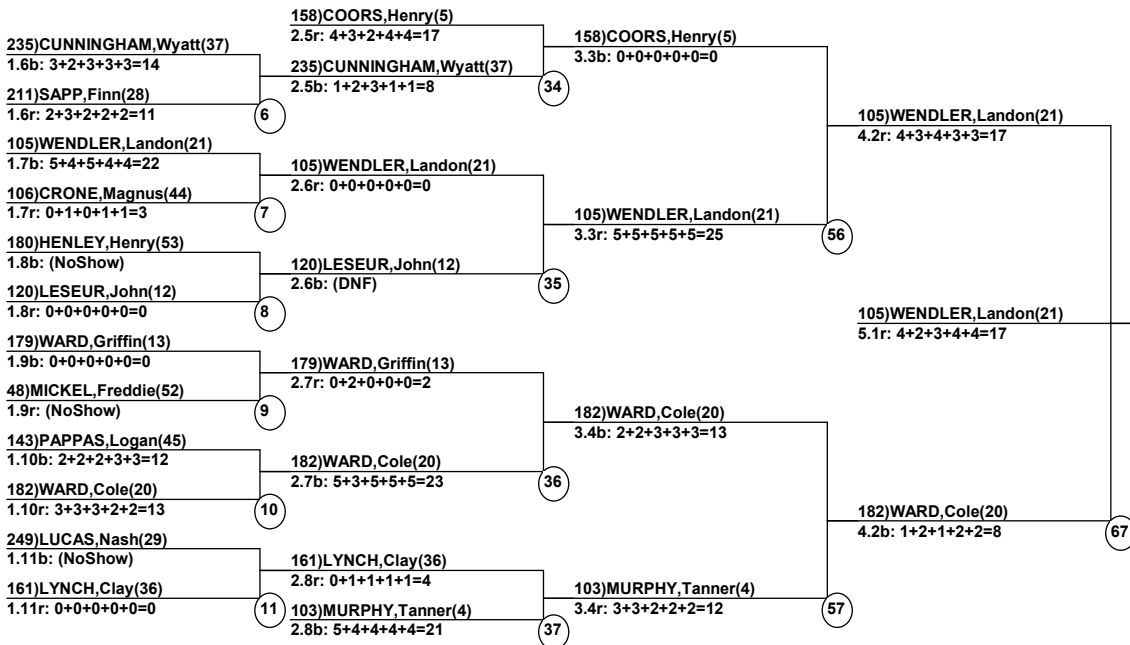

Male Road to Semi-Finals (5.1R)