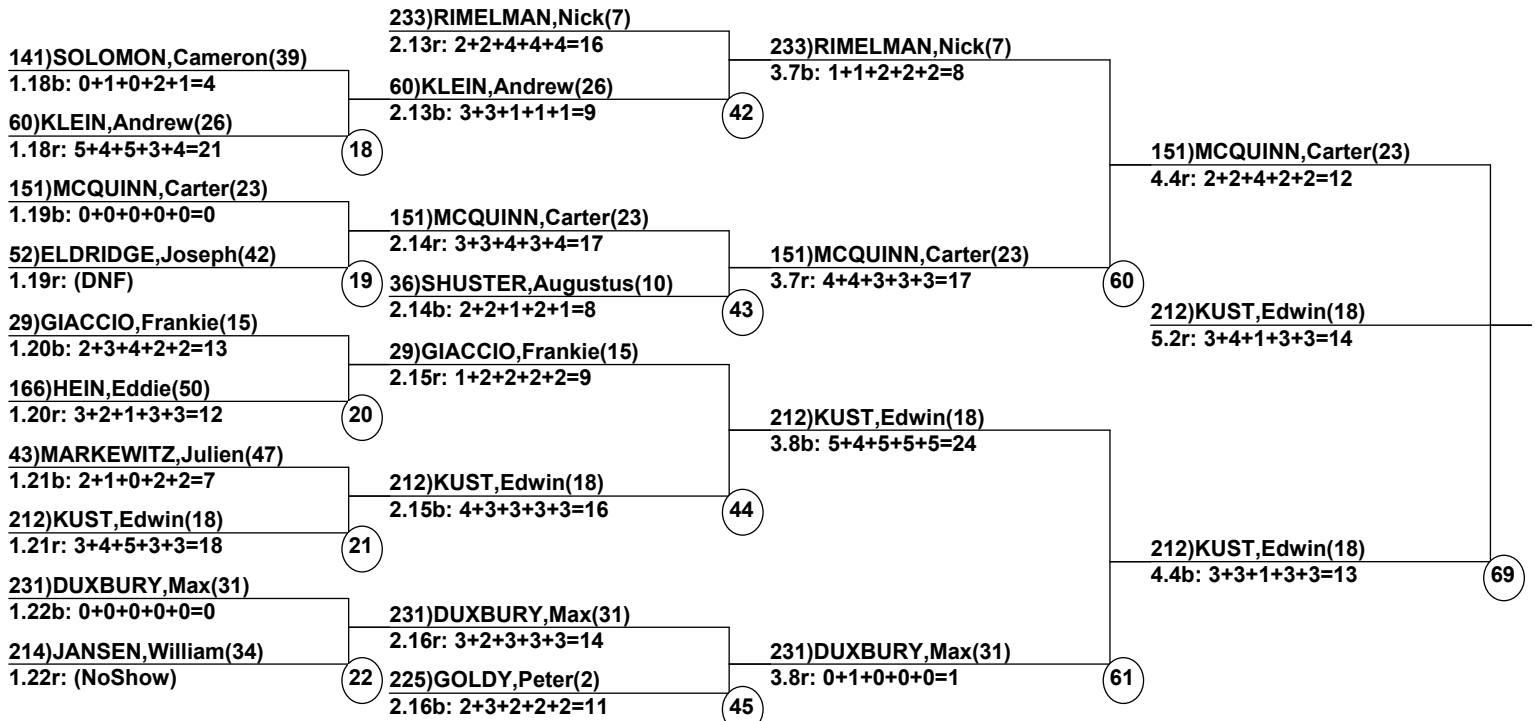

Course: Hermit
Length: 220 m
Width: 12 m
Pitch: 24 deg
____ Head Judge
____ Chief of Scoring
____ T.D.

Duals Female/Male Event (By Duals Run-order) Date: Feb 20, 2017 (Mon) Time: 1:38 pm
Telluride Ski and Go President's Mogul Ch

Male Road to Semi-Finals (5.1B)

Male Road to Semi-Finals (5.1R)

Male Road to Semi-Finals (5.2B)

Male Road to Semi-Finals (5.2R)

Female Road to Semi-Finals (4.1B)

Female Road to Semi-Finals (4.1R)

Female Road to Semi-Finals (4.2B)

Female Road to Semi-Finals (4.2R)

Male Semi-Finals

Female Semi-Finals