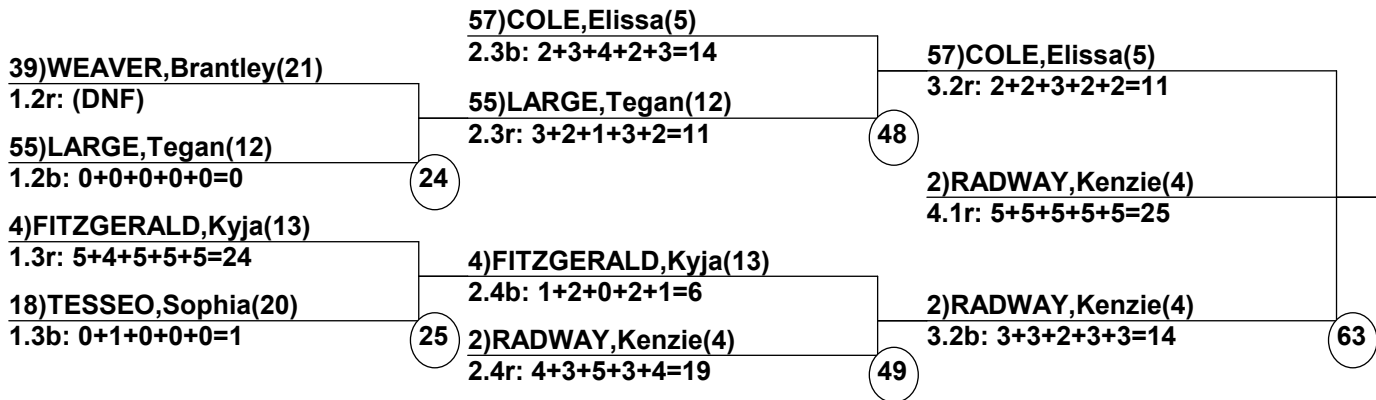

Course: Hermit
Length: 220 m
Width: 12 m
Pitch: 24 deg
____ Head Judge
____ Chief of Scoring
____ T.D.

Duals Female/Male Event (By Duals Run-order) Date: Feb 20, 2017 (Mon) Time: 1:38 pm
Telluride Ski and Go President's Mogul Ch

Male Road to Semi-Finals (5.1B)

Male Road to Semi-Finals (5.1R)

Male Road to Semi-Finals (5.2B)

Male Road to Semi-Finals (5.2R)

Female Road to Semi-Finals (4.1B)

Female Road to Semi-Finals (4.1R)

Female Road to Semi-Finals (4.2B)

Female Road to Semi-Finals (4.2R)

Male Semi-Finals

Female Semi-Finals