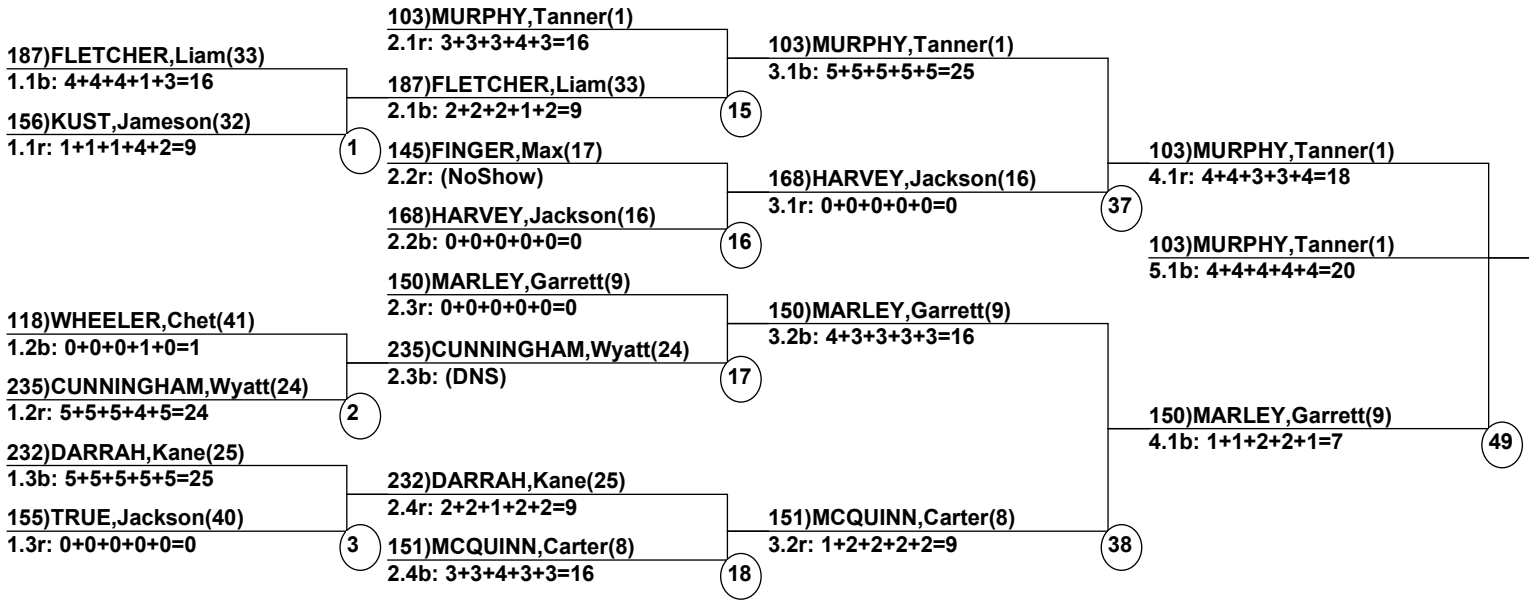

Mogul Divisional Champs at Winter Park

Winter Park Resort
Mar 4, 2018 (Sun) (U1077) (U1076)

OFFICIAL

Head Judge: BURROWS,Jeff
Chief of Comp: ANDRINGA,Conrad
T.D.: ADAMS,Karl
Chief of Scoring: PATNODE,Patricia
Judge 1: CARPENTER,Seth
Judge 2: THOMPSON,Laura
Judge 3: AMES-COOLEY,Jolene
Judge 4: LANA,Wendy
Judge 5: CARPENTER,Helena

Course: Ambush
Length: 216 m
Width: 16 m
Pitch: 24 deg

Head Judge

Chief of Scoring

T.D.

OFFICIAL

Duals1 Event Date: Mar 4, 2018 (Sun)
Female/Male (By Duals1 Run-order) Time: 8:50 pm
Winter Park Resort Mogul Divisional Cha

Male Road to Semi-Finals (5.1B)

Male Road to Semi-Finals (5.1R)

Male Road to Semi-Finals (5.2B)

Male Road to Semi-Finals (5.2R)

Female

Male Semi-Finals