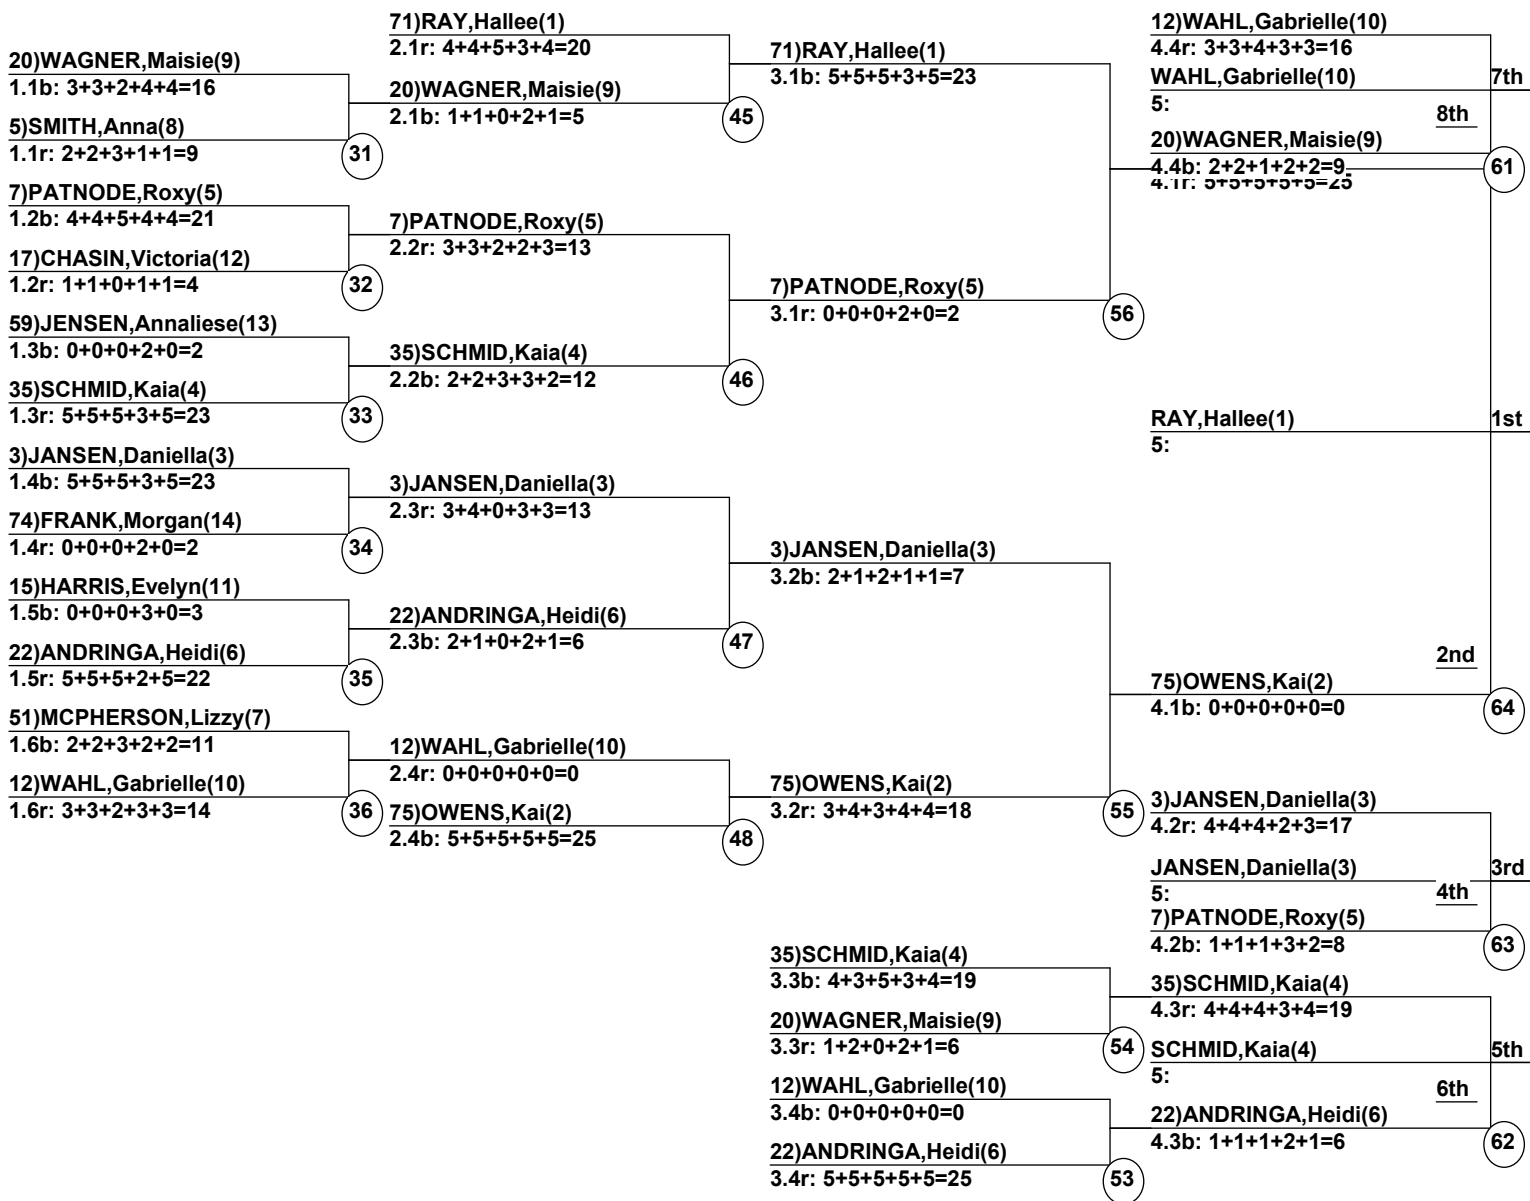

Course: Ambush
Length: 216 m
Width: 16 m
Pitch: 24 deg

Head Judge

Chief of Scoring

T.D.

OFFICIAL

Duals1 Event Date: Mar 4, 2018 (Sun)
Female/Male (By Duals1 Run-order) Time: 8:50 pm
Winter Park Resort Mogul Divisional Cha

Male Road to Semi-Finals (5.1B)

Male Road to Semi-Finals (5.1R)

Male Road to Semi-Finals (5.2B)

Male Road to Semi-Finals (5.2R)

Female

Male Semi-Finals