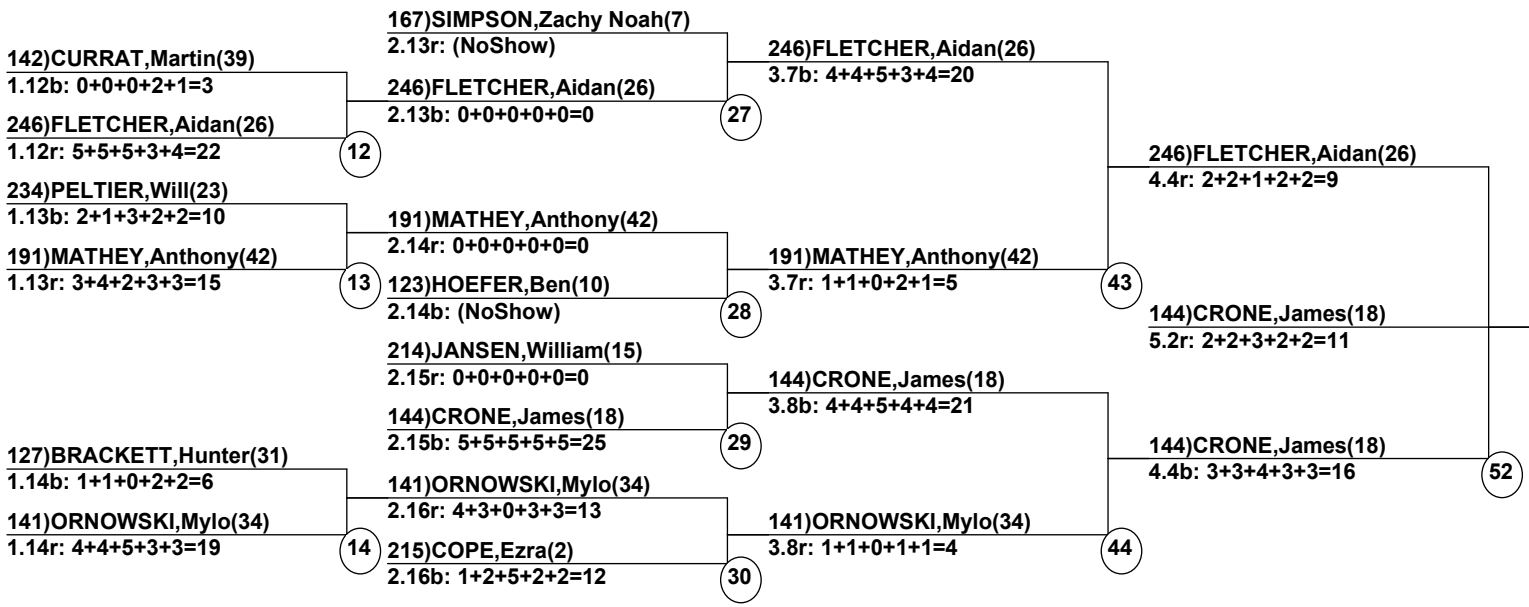

Course: Ambush
Length: 216 m
Width: 16 m
Pitch: 24 deg

Head Judge

Chief of Scoring

T.D.

OFFICIAL

Duals1 Event Date: Mar 4, 2018 (Sun)
Female/Male (By Duals1 Run-order) Time: 8:50 pm
Winter Park Resort Mogul Divisional Cha

Male Road to Semi-Finals (5.1B)

Male Road to Semi-Finals (5.1R)

Male Road to Semi-Finals (5.2B)

Male Road to Semi-Finals (5.2R)

Female

Male Semi-Finals