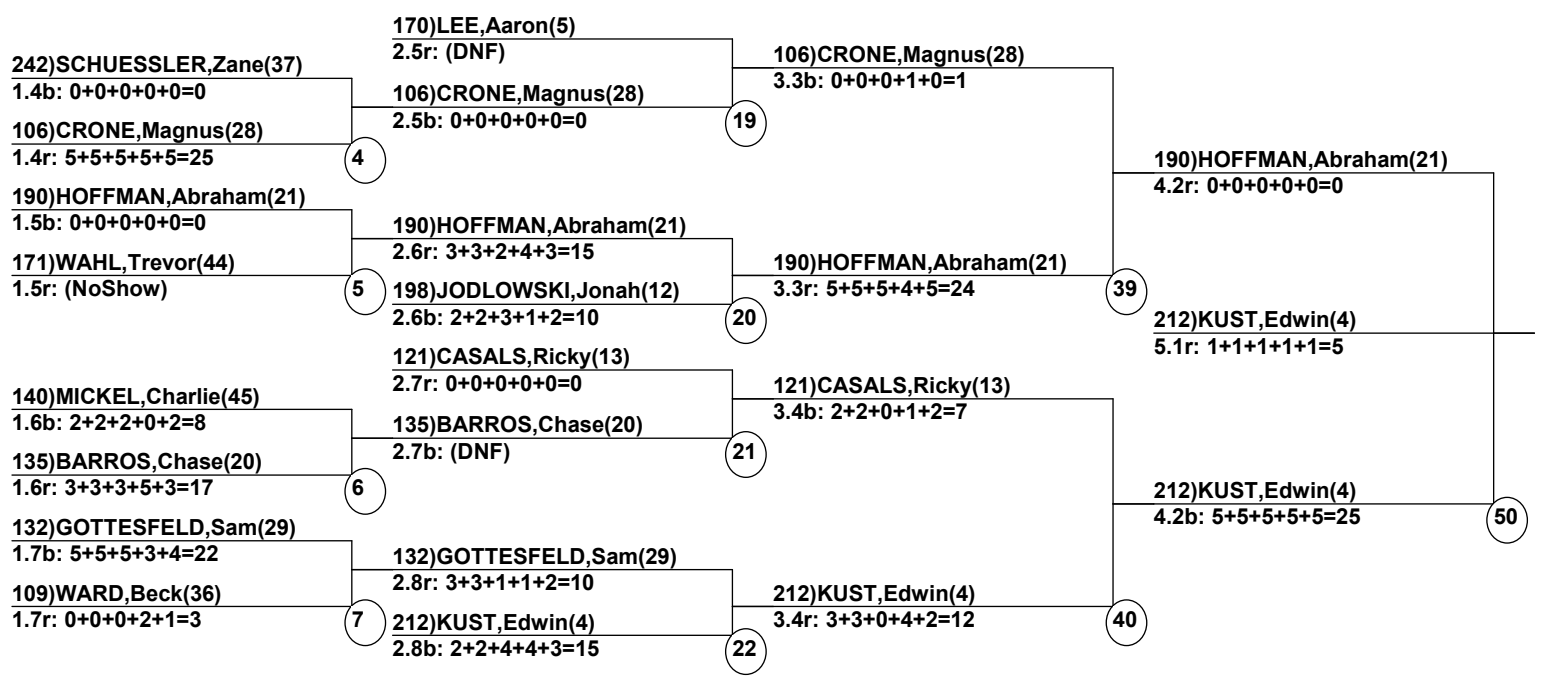

Mogul Divisional Champs at Winter Park

Winter Park Resort
Mar 4, 2018 (Sun) (U1077) (U1076)

OFFICIAL

Head Judge: BURROWS,Jeff
Chief of Comp: ANDRINGA,Conrad
T.D.: ADAMS,Karl
Chief of Scoring: PATNODE,Patricia
Judge 1: CARPENTER,Seth
Judge 2: THOMPSON,Laura
Judge 3: AMES-COOLEY,Jolene
Judge 4: LANA,Wendy
Judge 5: CARPENTER,Helena

Course: Ambush
Length: 216 m
Width: 16 m
Pitch: 24 deg

Head Judge

Chief of Scoring

T.D.

OFFICIAL

Duals1 Event Date: Mar 4, 2018 (Sun)
Female/Male (By Duals1 Run-order) Time: 8:50 pm
Winter Park Resort Mogul Divisional Cha

Male Road to Semi-Finals (5.1B)

Male Road to Semi-Finals (5.1R)

Male Road to Semi-Finals (5.2B)

Male Road to Semi-Finals (5.2R)

Female

Male Semi-Finals