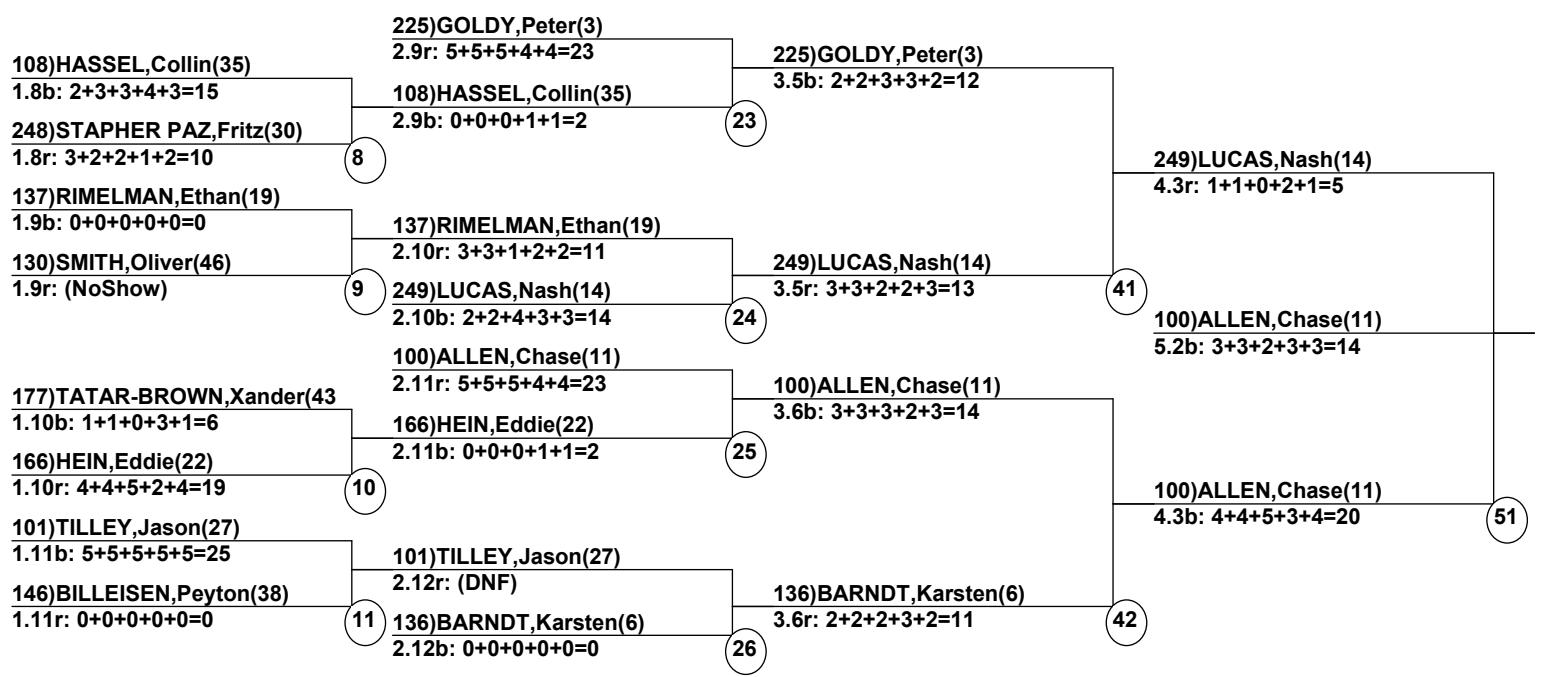

Mogul Divisional Champs at Winter Park

Winter Park Resort
Mar 4, 2018 (Sun) (U1077) (U1076)

OFFICIAL

Head Judge: BURROWS,Jeff
Chief of Comp: ANDRINGA,Conrad
T.D.: ADAMS,Karl
Chief of Scoring: PATNODE,Patricia
Judge 1: CARPENTER,Seth
Judge 2: THOMPSON,Laura
Judge 3: AMES-COOLEY,Jolene
Judge 4: LANA,Wendy
Judge 5: CARPENTER,Helena

Course: Ambush
Length: 216 m
Width: 16 m
Pitch: 24 deg

Head Judge

Chief of Scoring

T.D.

OFFICIAL

Duals1 Event Date: Mar 4, 2018 (Sun)
Female/Male (By Duals1 Run-order) Time: 8:50 pm
Winter Park Resort Mogul Divisional Cha

Male Road to Semi-Finals (5.1B)

Male Road to Semi-Finals (5.1R)

Male Road to Semi-Finals (5.2B)

Male Road to Semi-Finals (5.2R)

Female

Male Semi-Finals