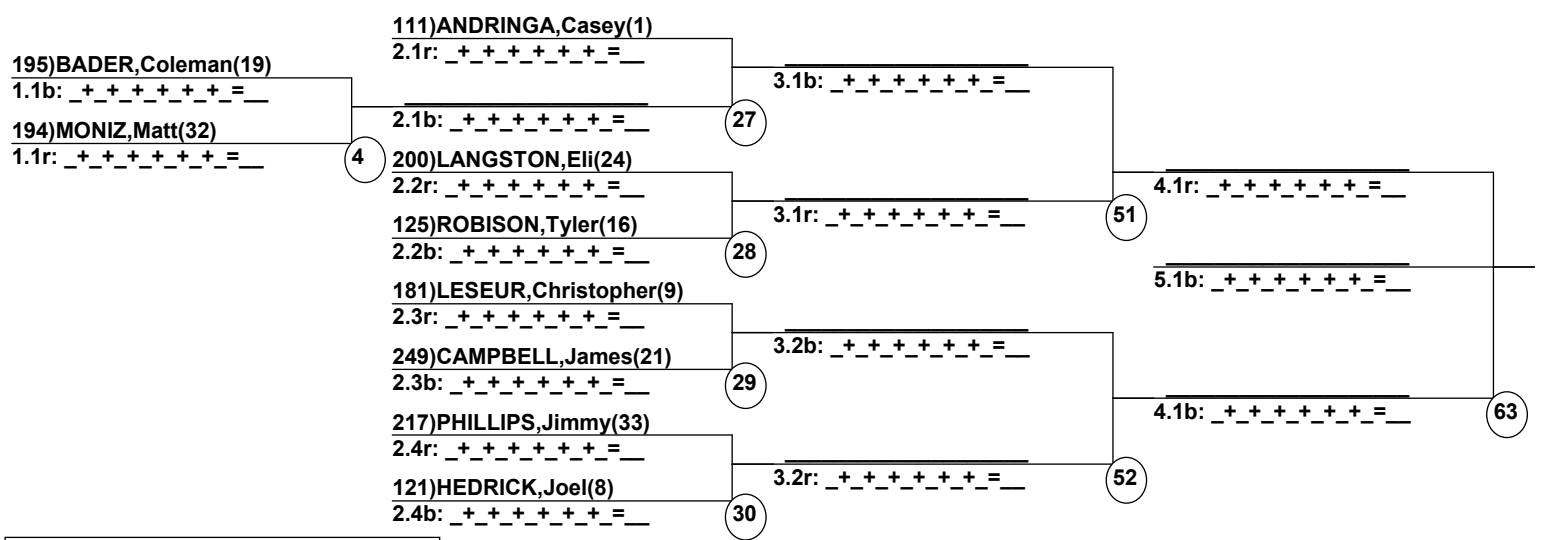

Duals Run 1
Female/Male
Aspen Highlands

Entrants
(By Duals Run-order)
Aspen Valley Freesty

Date: Jan 19, 2013 (Sat)
Time: 6:48 pm

Female Road to Semi-Finals (5.1B)

Female Road to Semi-Finals (5.1R)

Female Road to Semi-Finals (5.2B)

Female Road to Semi-Finals (5.2R)

Male Road to Semi-Finals (5.1B)

Male Road to Semi-Finals (5.1R)

Male Road to Semi-Finals (5.2B)

Male Road to Semi-Finals (5.2R)

FemaleSemi-Finals

MaleSemi-Finals