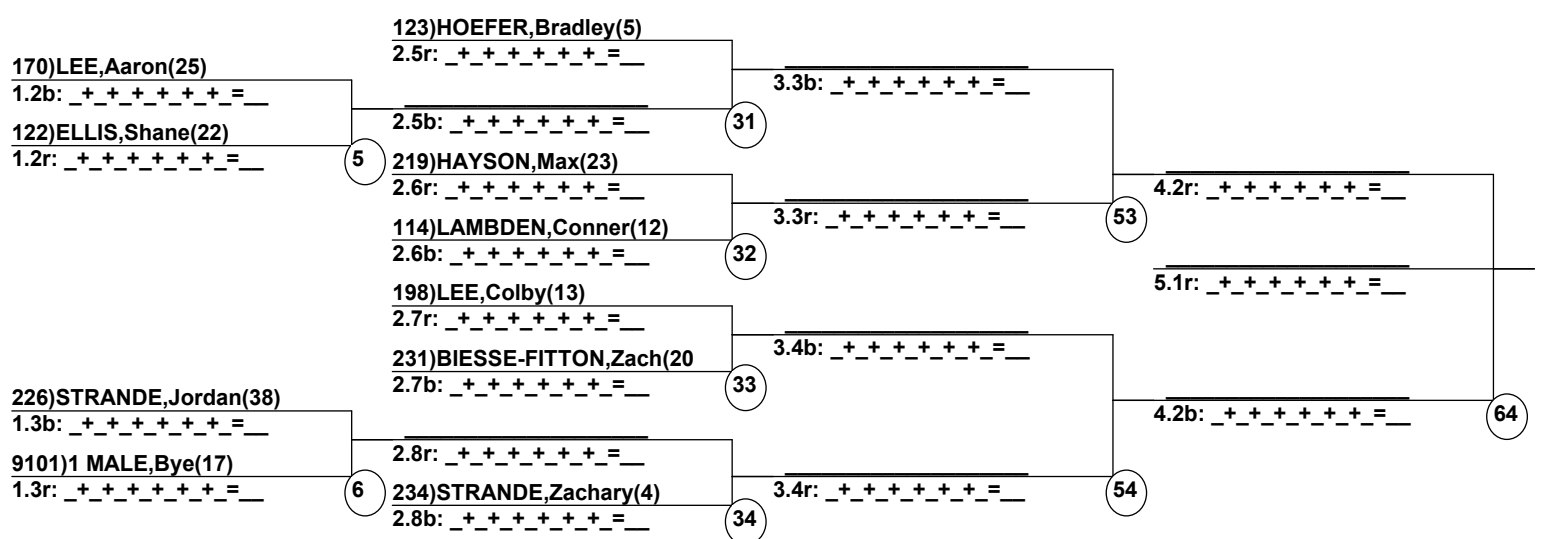

Duals Run 1
Female/Male
Aspen Highlands

Entrants
(By Duals Run-order)
Aspen Valley Freesty

Date: Jan 19, 2013 (Sat)
Time: 6:48 pm

Female Road to Semi-Finals (5.1B)

Female Road to Semi-Finals (5.1R)

Female Road to Semi-Finals (5.2B)

Female Road to Semi-Finals (5.2R)

Male Road to Semi-Finals (5.1B)

Male Road to Semi-Finals (5.1R)

Male Road to Semi-Finals (5.2B)

Male Road to Semi-Finals (5.2R)

FemaleSemi-Finals

MaleSemi-Finals