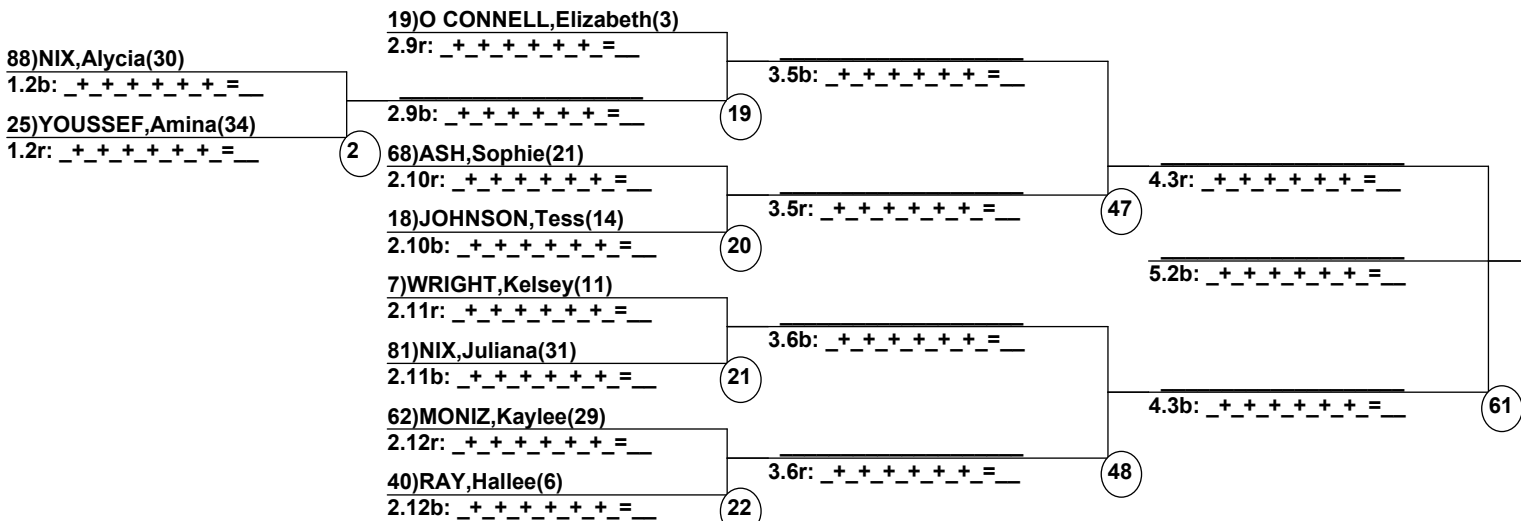

Duals Run 1
Female/Male
Aspen Highlands

Entrants
(By Duals Run-order)
Aspen Valley Freesty

Date: Jan 19, 2013 (Sat)
Time: 6:48 pm

Female Road to Semi-Finals (5.1B)

Female Road to Semi-Finals (5.1R)

Female Road to Semi-Finals (5.2B)

Female Road to Semi-Finals (5.2R)

Male Road to Semi-Finals (5.1B)

Male Road to Semi-Finals (5.1R)

Male Road to Semi-Finals (5.2B)

Male Road to Semi-Finals (5.2R)

FemaleSemi-Finals

MaleSemi-Finals