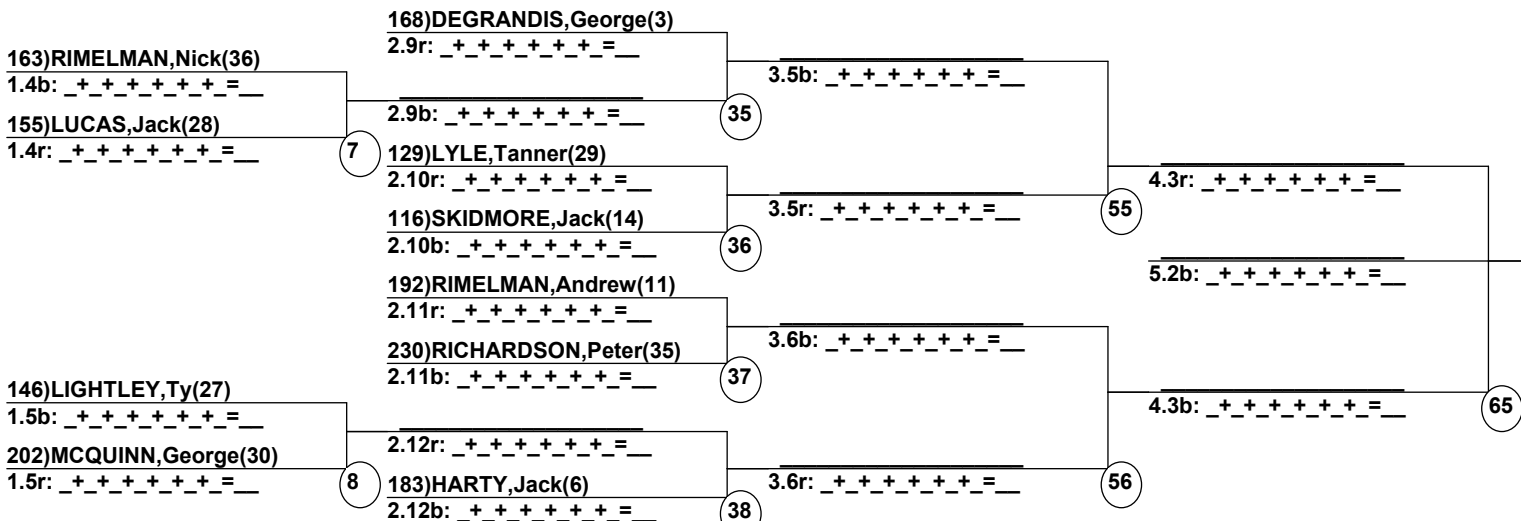

Duals Run 1
Female/Male
Aspen Highlands

Entrants
(By Duals Run-order)
Aspen Valley Freesty

Date: Jan 19, 2013 (Sat)
Time: 6:48 pm

Female Road to Semi-Finals (5.1B)

Female Road to Semi-Finals (5.1R)

Female Road to Semi-Finals (5.2B)

Female Road to Semi-Finals (5.2R)

Male Road to Semi-Finals (5.1B)

Male Road to Semi-Finals (5.1R)

Male Road to Semi-Finals (5.2B)

Male Road to Semi-Finals (5.2R)

FemaleSemi-Finals

MaleSemi-Finals