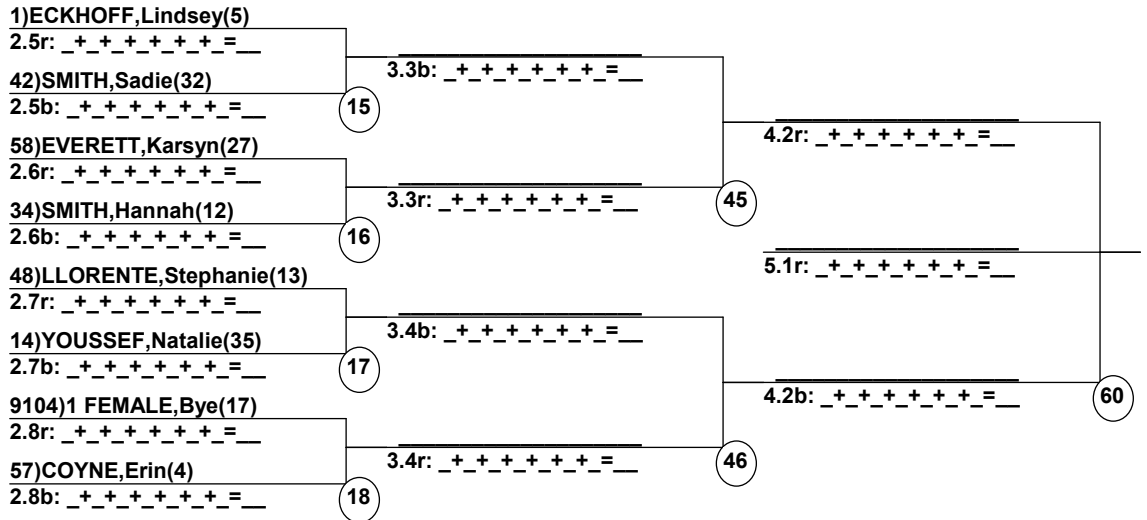

Duals Run 1
Female/Male
Aspen Highlands

Entrants
(By Duals Run-order)
Aspen Valley Freesty

Date: Jan 19, 2013 (Sat)
Time: 6:48 pm

Female Road to Semi-Finals (5.1B)

Female Road to Semi-Finals (5.1R)

Female Road to Semi-Finals (5.2B)

Female Road to Semi-Finals (5.2R)

Male Road to Semi-Finals (5.1B)

Male Road to Semi-Finals (5.1R)

Male Road to Semi-Finals (5.2B)

Male Road to Semi-Finals (5.2R)

FemaleSemi-Finals

MaleSemi-Finals