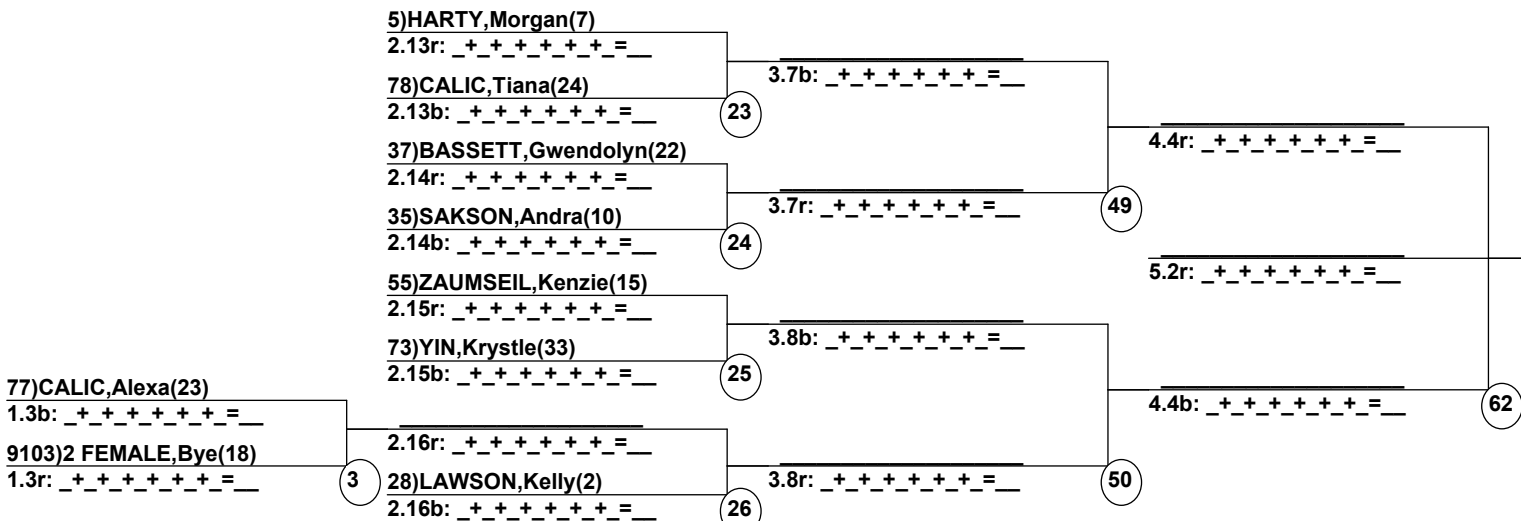

Duals Run 1
Female/Male
Aspen Highlands

Entrants
(By Duals Run-order)
Aspen Valley Freesty

Date: Jan 19, 2013 (Sat)
Time: 6:48 pm

Female Road to Semi-Finals (5.1B)

Female Road to Semi-Finals (5.1R)

Female Road to Semi-Finals (5.2B)

Female Road to Semi-Finals (5.2R)

Male Road to Semi-Finals (5.1B)

Male Road to Semi-Finals (5.1R)

Male Road to Semi-Finals (5.2B)

Male Road to Semi-Finals (5.2R)

FemaleSemi-Finals

MaleSemi-Finals