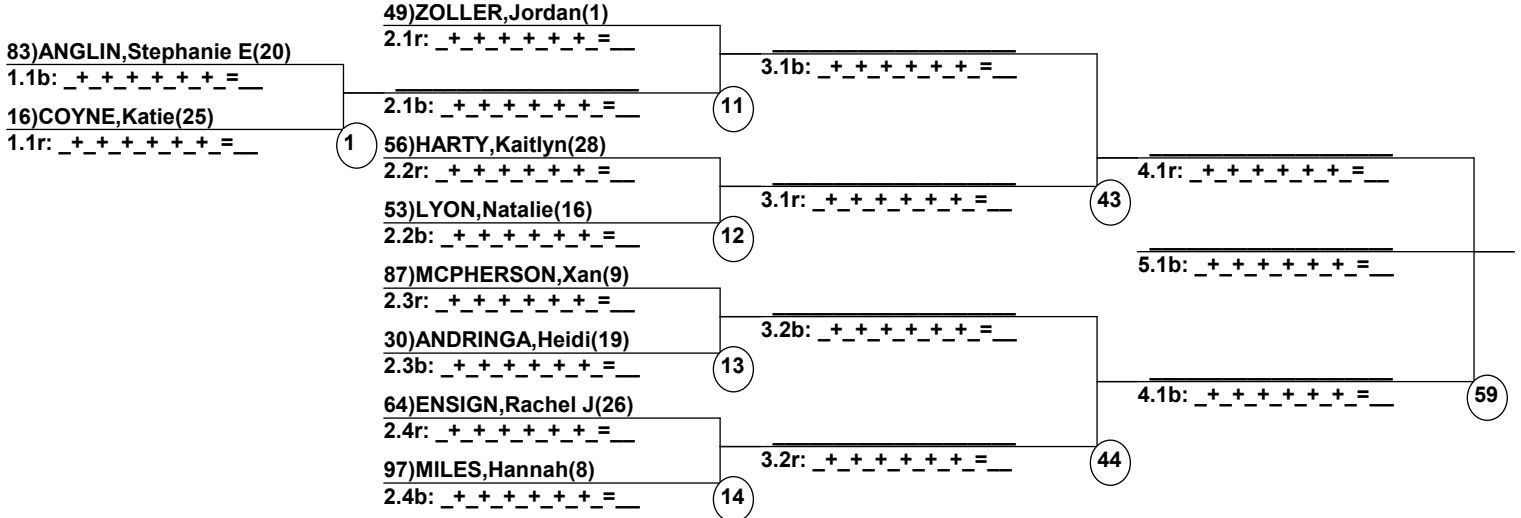

Duals Run 1
Female/Male
Aspen Highlands

Entrants
(By Duals Run-order)
Aspen Valley Freesty

Date: Jan 19, 2013 (Sat)
Time: 6:48 pm

Female Road to Semi-Finals (5.1B)

Female Road to Semi-Finals (5.1R)

Female Road to Semi-Finals (5.2B)

Female Road to Semi-Finals (5.2R)

Male Road to Semi-Finals (5.1B)

Male Road to Semi-Finals (5.1R)

Male Road to Semi-Finals (5.2B)

Male Road to Semi-Finals (5.2R)

FemaleSemi-Finals

MaleSemi-Finals