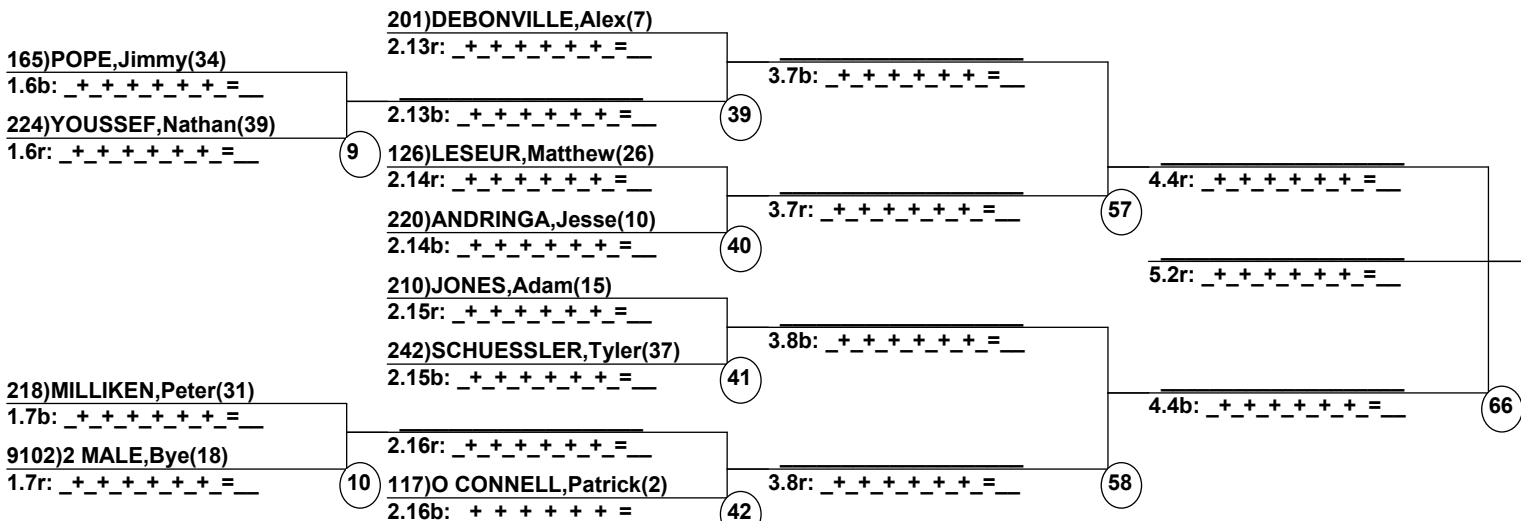

Duals Run 1
Female/Male
Aspen Highlands

Entrants
(By Duals Run-order)
Aspen Valley Freesty

Date: Jan 19, 2013 (Sat)
Time: 6:48 pm

Female Road to Semi-Finals (5.1B)

Female Road to Semi-Finals (5.1R)

Female Road to Semi-Finals (5.2B)

Female Road to Semi-Finals (5.2R)

Male Road to Semi-Finals (5.1B)

Male Road to Semi-Finals (5.1R)

Male Road to Semi-Finals (5.2B)

Male Road to Semi-Finals (5.2R)

FemaleSemi-Finals

MaleSemi-Finals