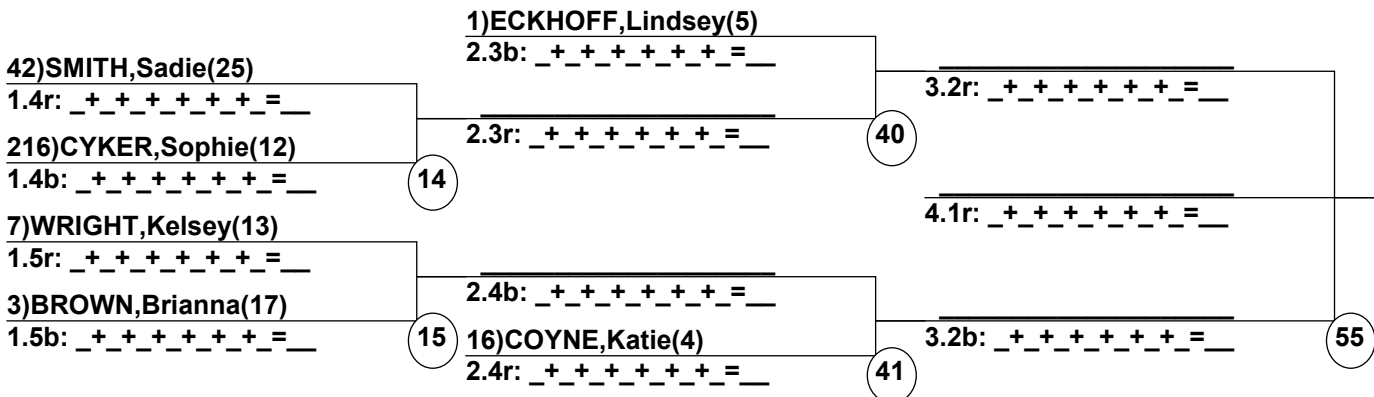

Duals Run 1  
Female/Male  
Telluride

Entrants  
(By Duals Run-order)  
Telluride Interdivis

Date: Feb 17, 2013 (Sun)  
Time: 8:39 pm

Male Road to Semi-Finals (5.1B)

Male Road to Semi-Finals (5.1R)

Male Road to Semi-Finals (5.2B)

Male Road to Semi-Finals (5.2R)

Female Road to Semi-Finals (4.1B)

Female Road to Semi-Finals (4.1R)

Female Road to Semi-Finals (4.2B)

Female Road to Semi-Finals (4.2R)