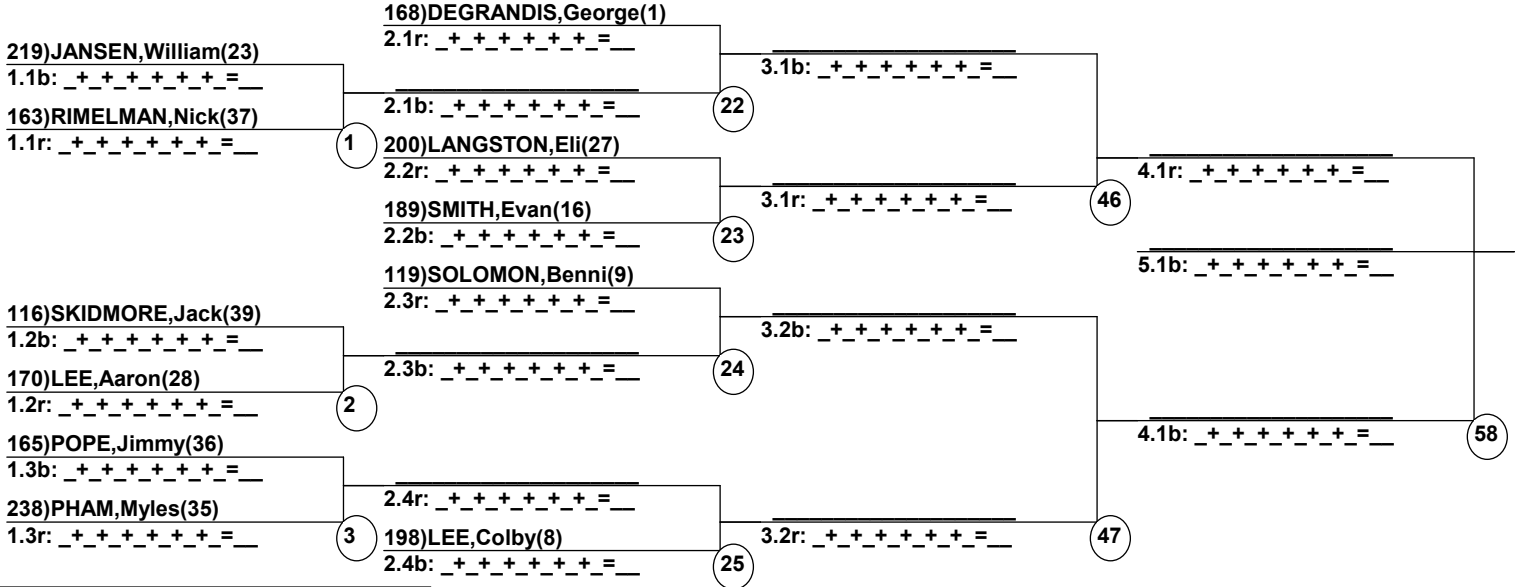

Duals Run 1  
Female/Male  
Telluride

Entrants  
(By Duals Run-order)  
Telluride Interdivis

Date: Feb 17, 2013 (Sun)  
Time: 8:39 pm

Male Road to Semi-Finals (5.1B)

Male Road to Semi-Finals (5.1R)

Male Road to Semi-Finals (5.2B)

Male Road to Semi-Finals (5.2R)

Female Road to Semi-Finals (4.1B)

Female Road to Semi-Finals (4.1R)

Female Road to Semi-Finals (4.2B)

Female Road to Semi-Finals (4.2R)