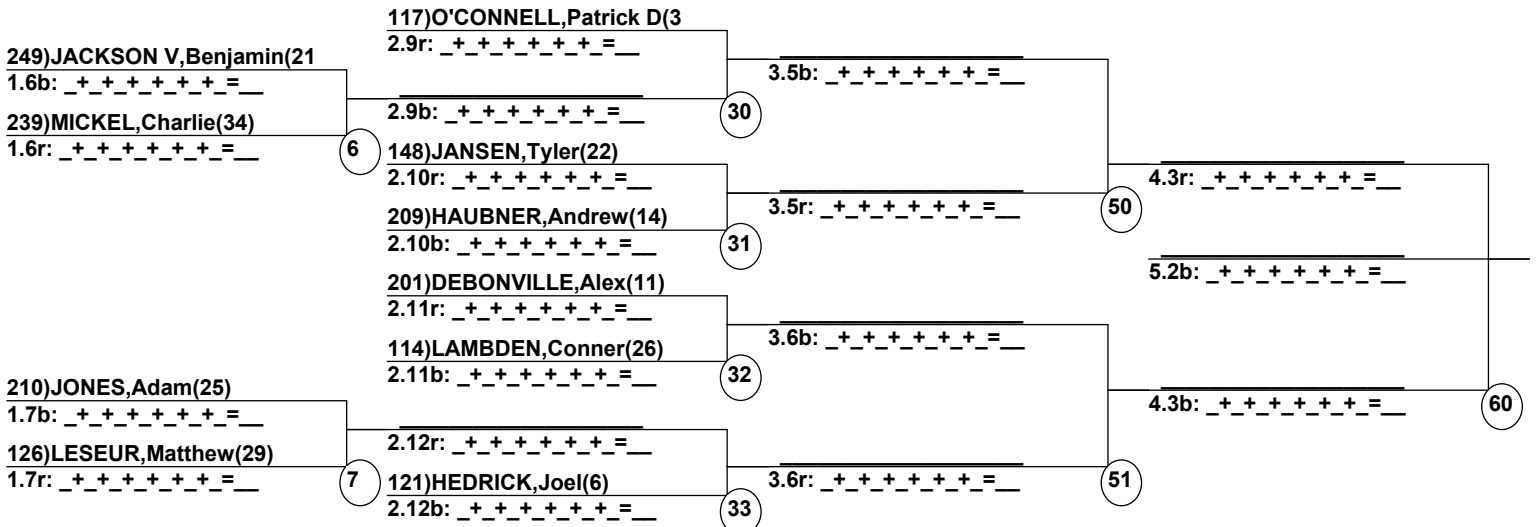

Duals Run 1  
Female/Male  
Telluride

Entrants  
(By Duals Run-order)  
Telluride Interdivis

Date: Feb 17, 2013 (Sun)  
Time: 8:39 pm

Male Road to Semi-Finals (5.1B)

Male Road to Semi-Finals (5.1R)

Male Road to Semi-Finals (5.2B)

Male Road to Semi-Finals (5.2R)

Female Road to Semi-Finals (4.1B)

Female Road to Semi-Finals (4.1R)

Female Road to Semi-Finals (4.2B)

Female Road to Semi-Finals (4.2R)