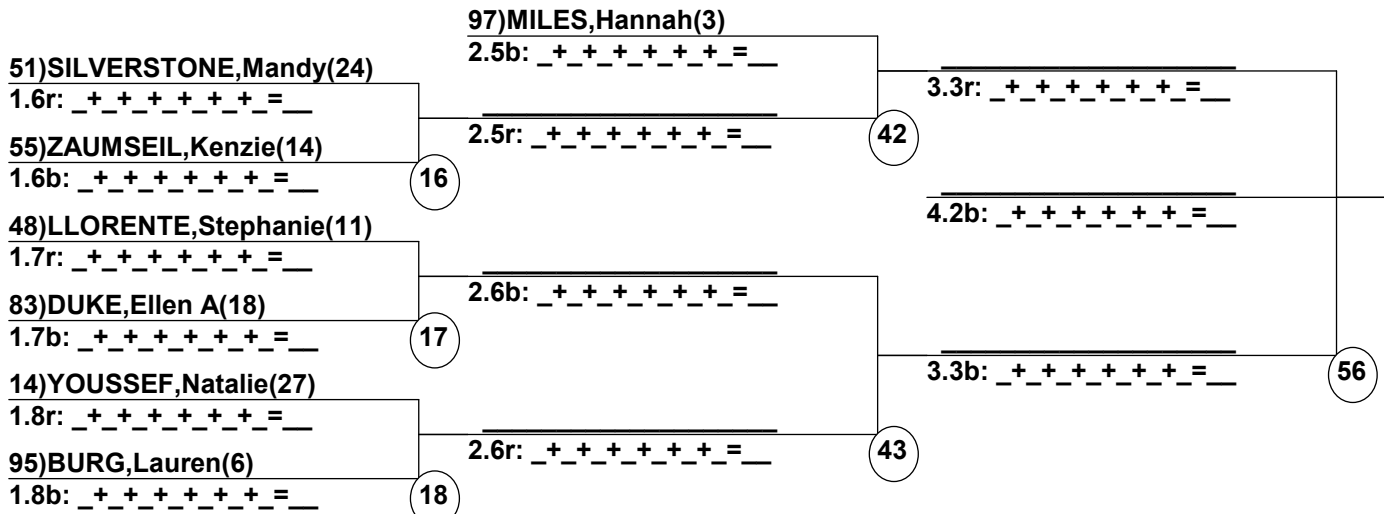

Duals Run 1  
Female/Male  
Telluride

Entrants  
(By Duals Run-order)  
Telluride Interdivis

Date: Feb 17, 2013 (Sun)  
Time: 8:39 pm

Male Road to Semi-Finals (5.1B)

Male Road to Semi-Finals (5.1R)

Male Road to Semi-Finals (5.2B)

Male Road to Semi-Finals (5.2R)

Female Road to Semi-Finals (4.1B)

Female Road to Semi-Finals (4.1R)

Female Road to Semi-Finals (4.2B)

Female Road to Semi-Finals (4.2R)