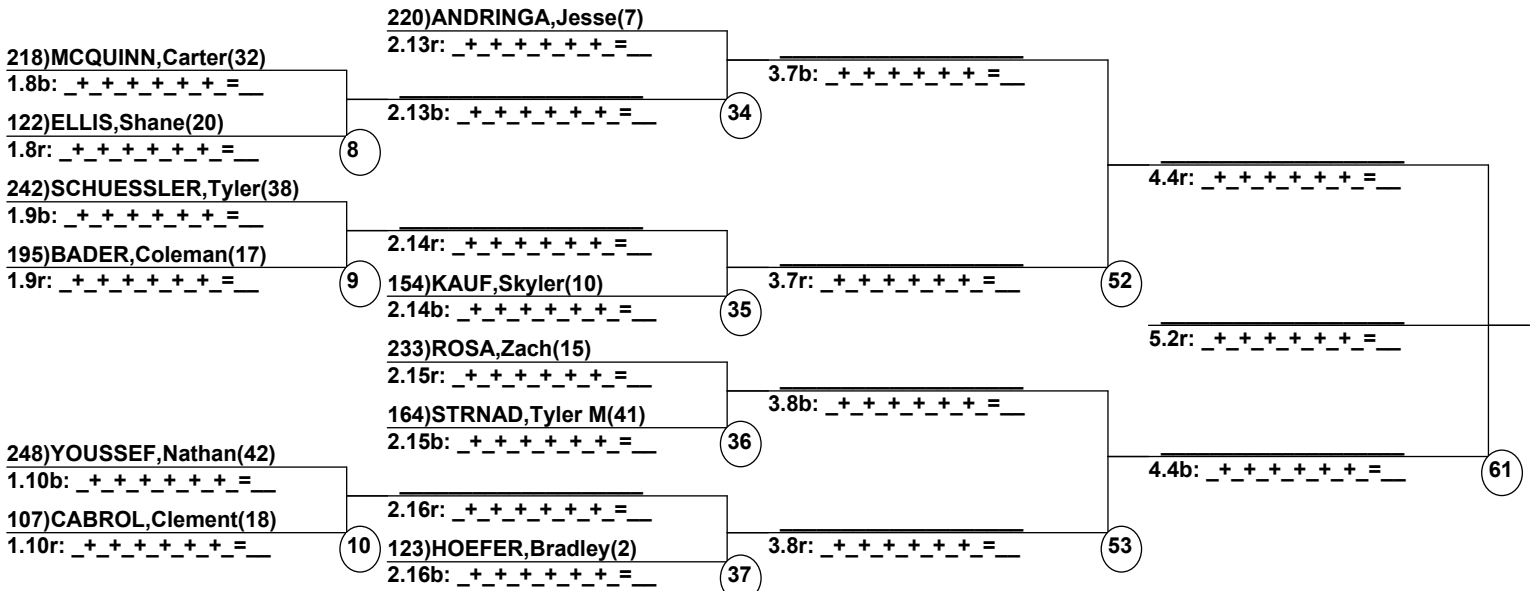

Duals Run 1  
Female/Male  
Telluride

Entrants  
(By Duals Run-order)  
Telluride Interdivis

Date: Feb 17, 2013 (Sun)  
Time: 8:39 pm

Male Road to Semi-Finals (5.1B)

Male Road to Semi-Finals (5.1R)

Male Road to Semi-Finals (5.2B)

Male Road to Semi-Finals (5.2R)

Female Road to Semi-Finals (4.1B)

Female Road to Semi-Finals (4.1R)

Female Road to Semi-Finals (4.2B)

Female Road to Semi-Finals (4.2R)