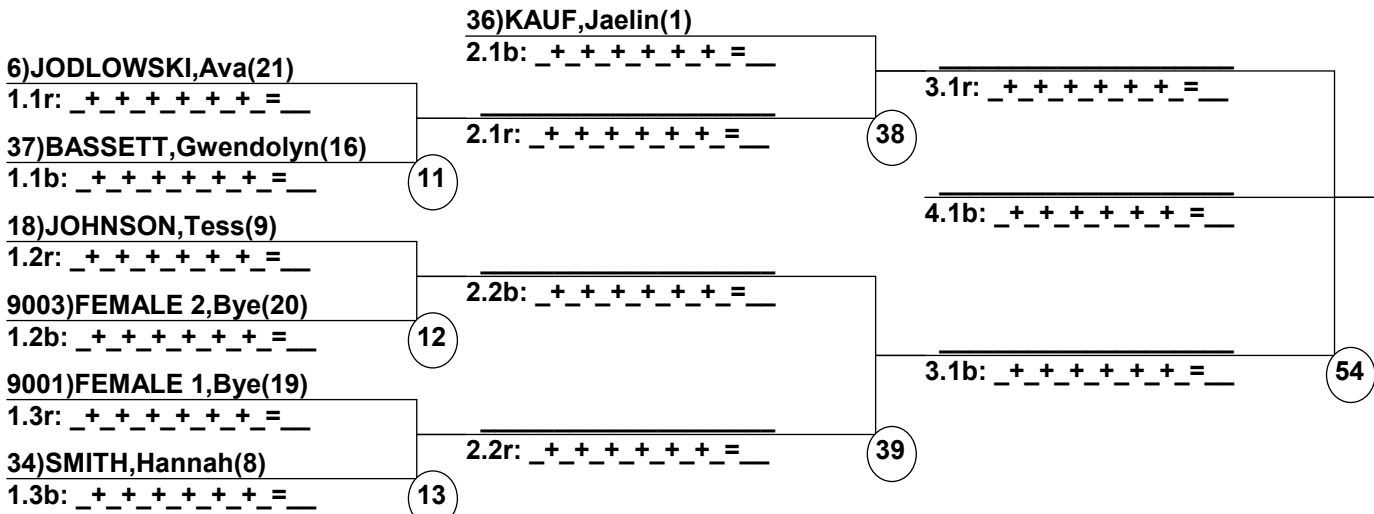

Duals Run 1  
Female/Male  
Telluride

Entrants  
(By Duals Run-order)  
Telluride Interdivis

Date: Feb 17, 2013 (Sun)  
Time: 8:39 pm

Male Road to Semi-Finals (5.1B)

Male Road to Semi-Finals (5.1R)

Male Road to Semi-Finals (5.2B)

Male Road to Semi-Finals (5.2R)

Female Road to Semi-Finals (4.1B)

Female Road to Semi-Finals (4.1R)

Female Road to Semi-Finals (4.2B)

Female Road to Semi-Finals (4.2R)