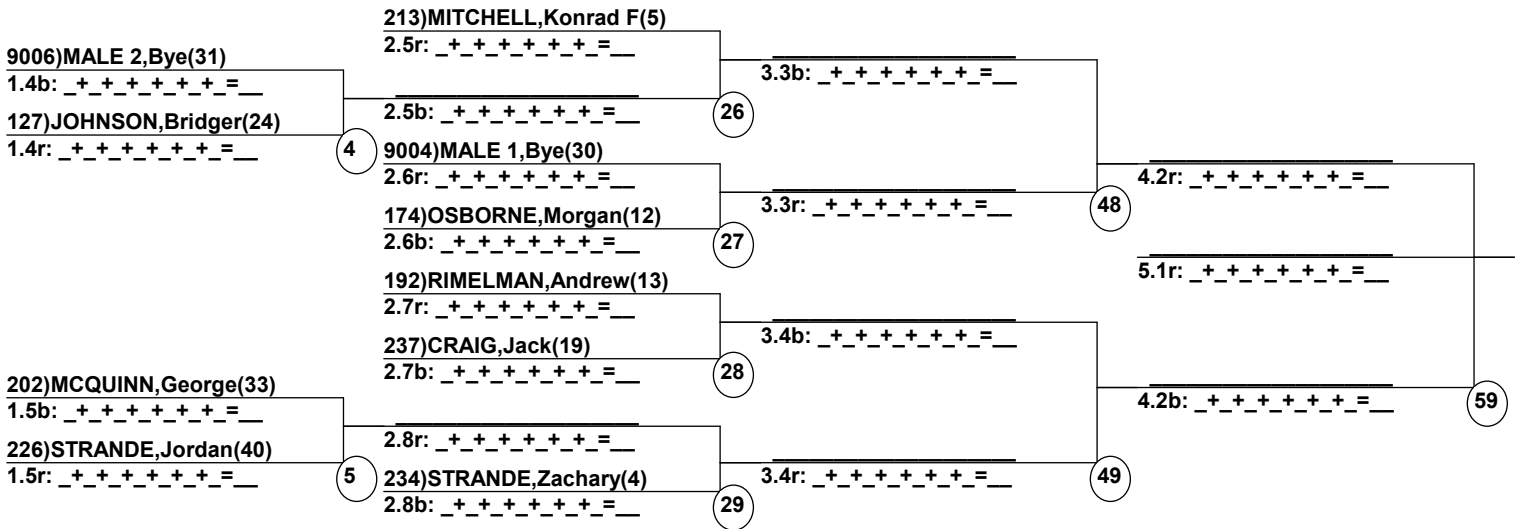

Duals Run 1  
Female/Male  
Telluride

Entrants  
(By Duals Run-order)  
Telluride Interdivis

Date: Feb 17, 2013 (Sun)  
Time: 8:39 pm

Male Road to Semi-Finals (5.1B)

Male Road to Semi-Finals (5.1R)

Male Road to Semi-Finals (5.2B)

Male Road to Semi-Finals (5.2R)

Female Road to Semi-Finals (4.1B)

Female Road to Semi-Finals (4.1R)

Female Road to Semi-Finals (4.2B)

Female Road to Semi-Finals (4.2R)