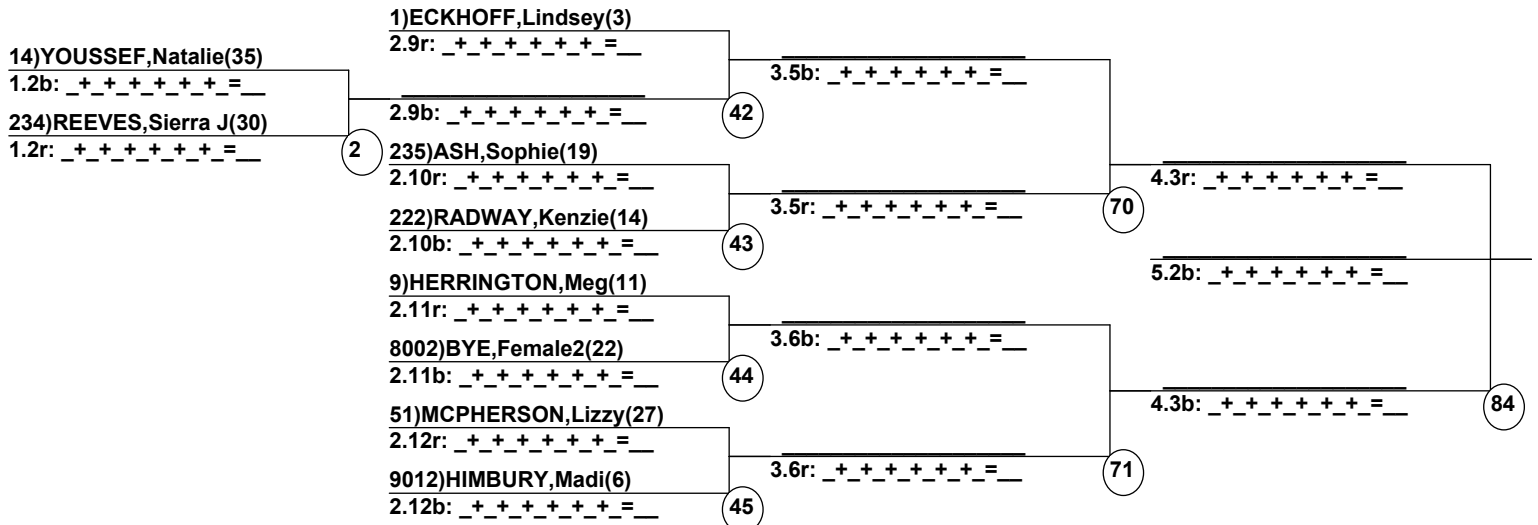

Duals Run 1 Entrants Date: Jan 31, 2015 (Sat)
Female/Male (By Duals Run-order) Time: 5:28 pm
Winter Park Winter Park Winter H

Female Road to Semi-Finals (5.1B)

Female Road to Semi-Finals (5.1R)

Female Road to Semi-Finals (5.2B)

Female Road to Semi-Finals (5.2R)

Male Road to Semi-Finals (5.1B)

Male Road to Semi-Finals (5.1R)

Male Road to Semi-Finals (5.2B)

Male Road to Semi-Finals (5.2R)

FemaleSemi-Finals

MaleSemi-Finals