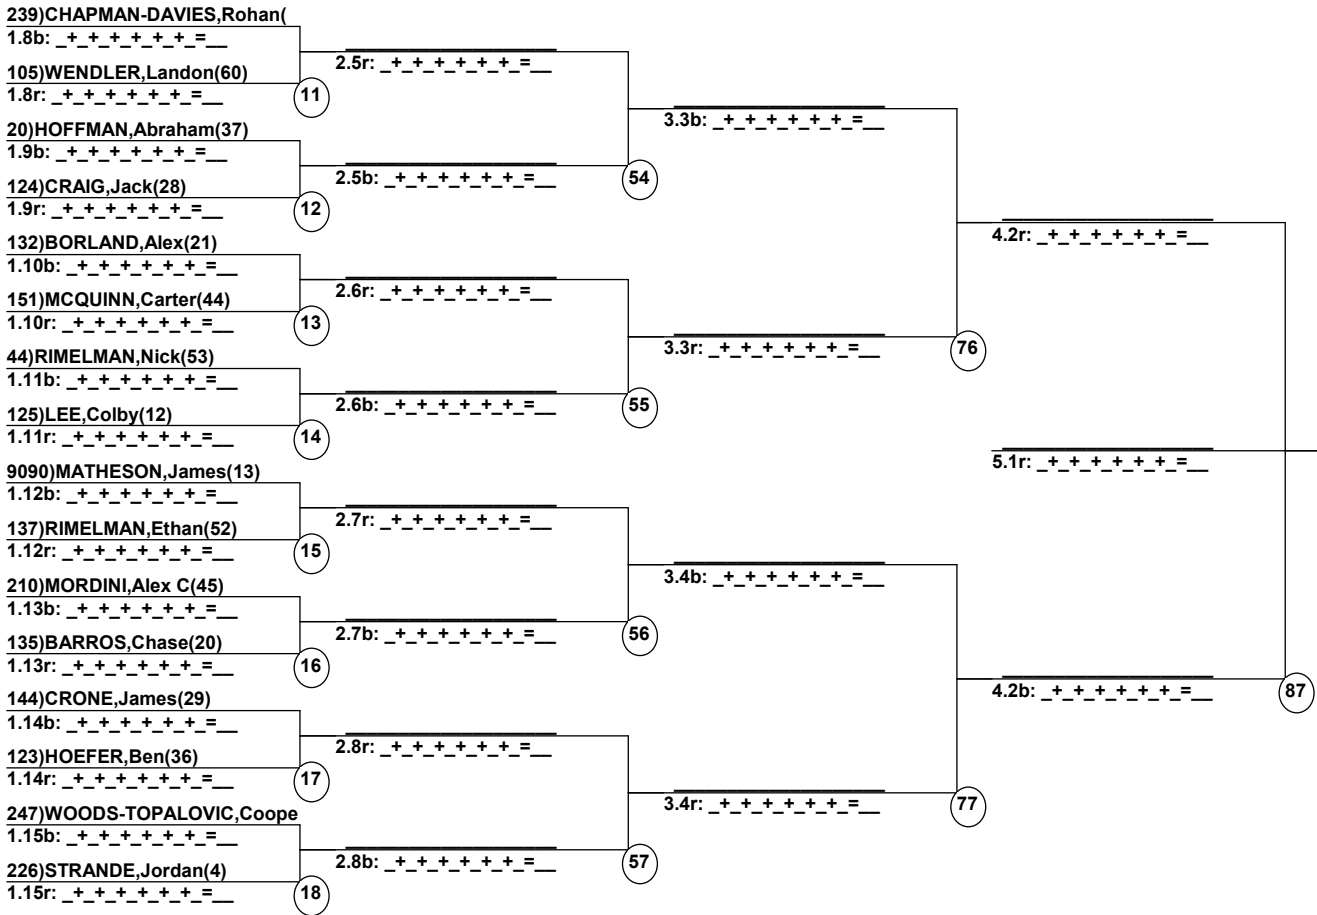

Duals Run 1 Entrants Date: Jan 31, 2015 (Sat)
Female/Male (By Duals Run-order) Time: 5:28 pm
Winter Park Winter Park Winter H

Female Road to Semi-Finals (5.1B)

Female Road to Semi-Finals (5.1R)

Female Road to Semi-Finals (5.2B)

Female Road to Semi-Finals (5.2R)

Male Road to Semi-Finals (5.1B)

Male Road to Semi-Finals (5.1R)

Male Road to Semi-Finals (5.2B)

Male Road to Semi-Finals (5.2R)

FemaleSemi-Finals

MaleSemi-Finals