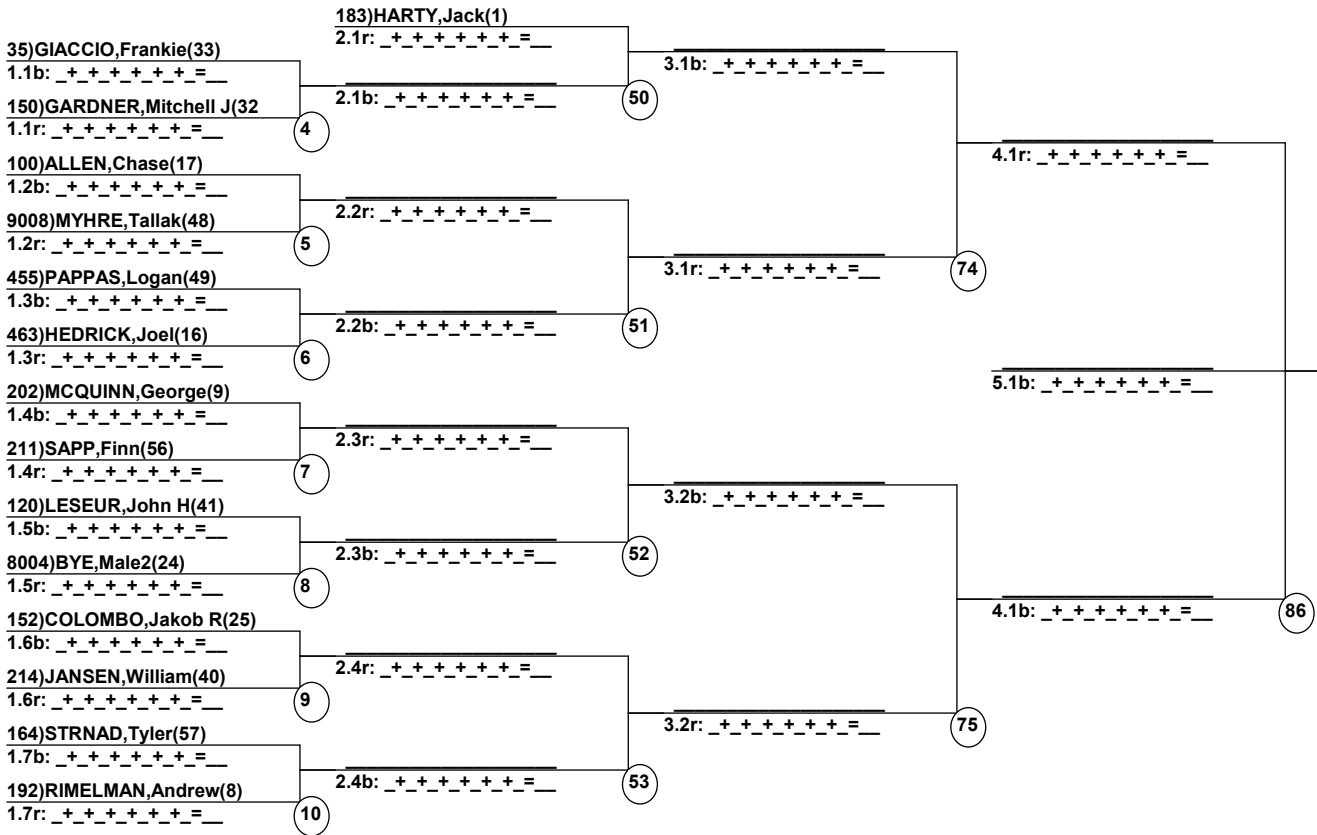

Duals Run 1 Entrants Date: Jan 31, 2015 (Sat)
Female/Male (By Duals Run-order) Time: 5:28 pm
Winter Park Winter Park Winter H

Female Road to Semi-Finals (5.1B)

Female Road to Semi-Finals (5.1R)

Female Road to Semi-Finals (5.2B)

Female Road to Semi-Finals (5.2R)

Male Road to Semi-Finals (5.1B)

Male Road to Semi-Finals (5.1R)

Male Road to Semi-Finals (5.2B)

Male Road to Semi-Finals (5.2R)

FemaleSemi-Finals

MaleSemi-Finals