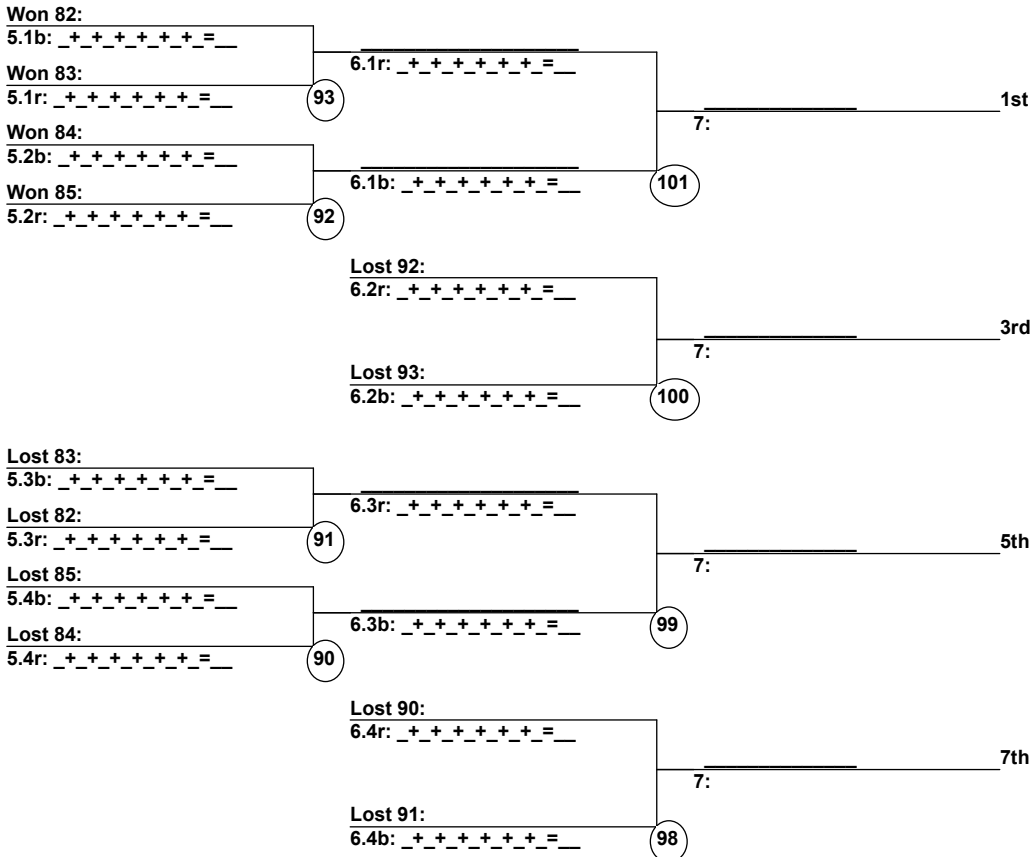

Duals Run 1 Entrants Date: Jan 31, 2015 (Sat)
Female/Male (By Duals Run-order) Time: 5:28 pm
Winter Park Winter Park Winter H

Female Road to Semi-Finals (5.1B)

Female Road to Semi-Finals (5.1R)

Female Road to Semi-Finals (5.2B)

Female Road to Semi-Finals (5.2R)

Male Road to Semi-Finals (5.1B)

Male Road to Semi-Finals (5.1R)

Male Road to Semi-Finals (5.2B)

Male Road to Semi-Finals (5.2R)

FemaleSemi-Finals

MaleSemi-Finals