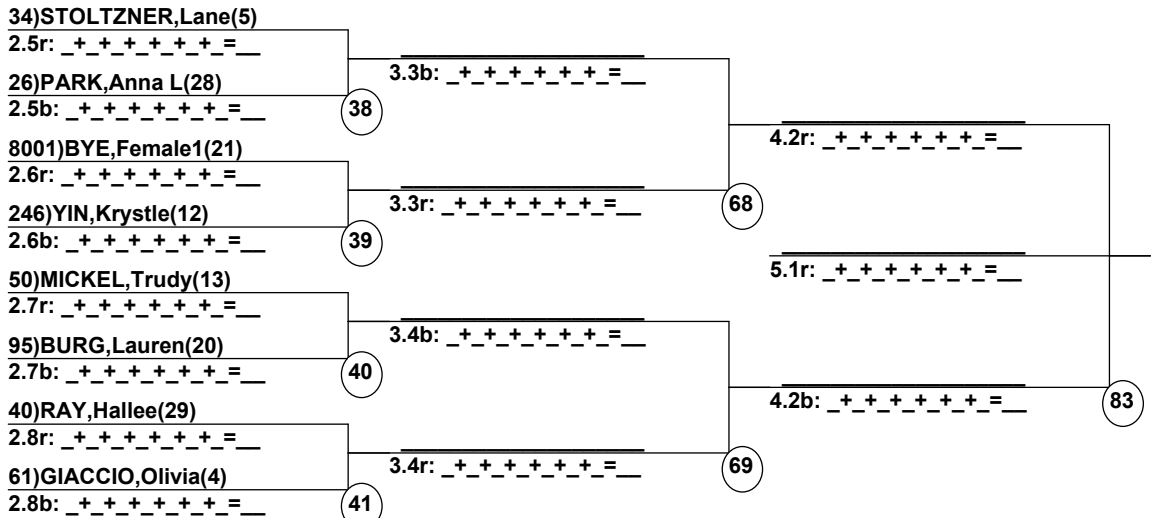

Winter Park Winter Heat

Winter Park

Feb 1, 2015 (Sun) (U0838) (U0837)

Head Judge: BLAMEY, Kate
Chief of Comp: ANDRINGA, Conrad J
T.D.: LESEUR, Adam
Chief of Scoring: SCHUESSLER, Rob

Course: Ambush

Head Judge
Chief of Scoring
T.D.

Duals Run 1 Entrants Date: Jan 31, 2015 (Sat)
Female/Male (By Duals Run-order) Time: 5:28 pm
Winter Park Winter Park Winter H

Female Road to Semi-Finals (5.1B)

Female Road to Semi-Finals (5.1R)

Female Road to Semi-Finals (5.2B)

Female Road to Semi-Finals (5.2R)

Male Road to Semi-Finals (5.1B)

Male Road to Semi-Finals (5.1R)

Male Road to Semi-Finals (5.2B)

Male Road to Semi-Finals (5.2R)

FemaleSemi-Finals

MaleSemi-Finals