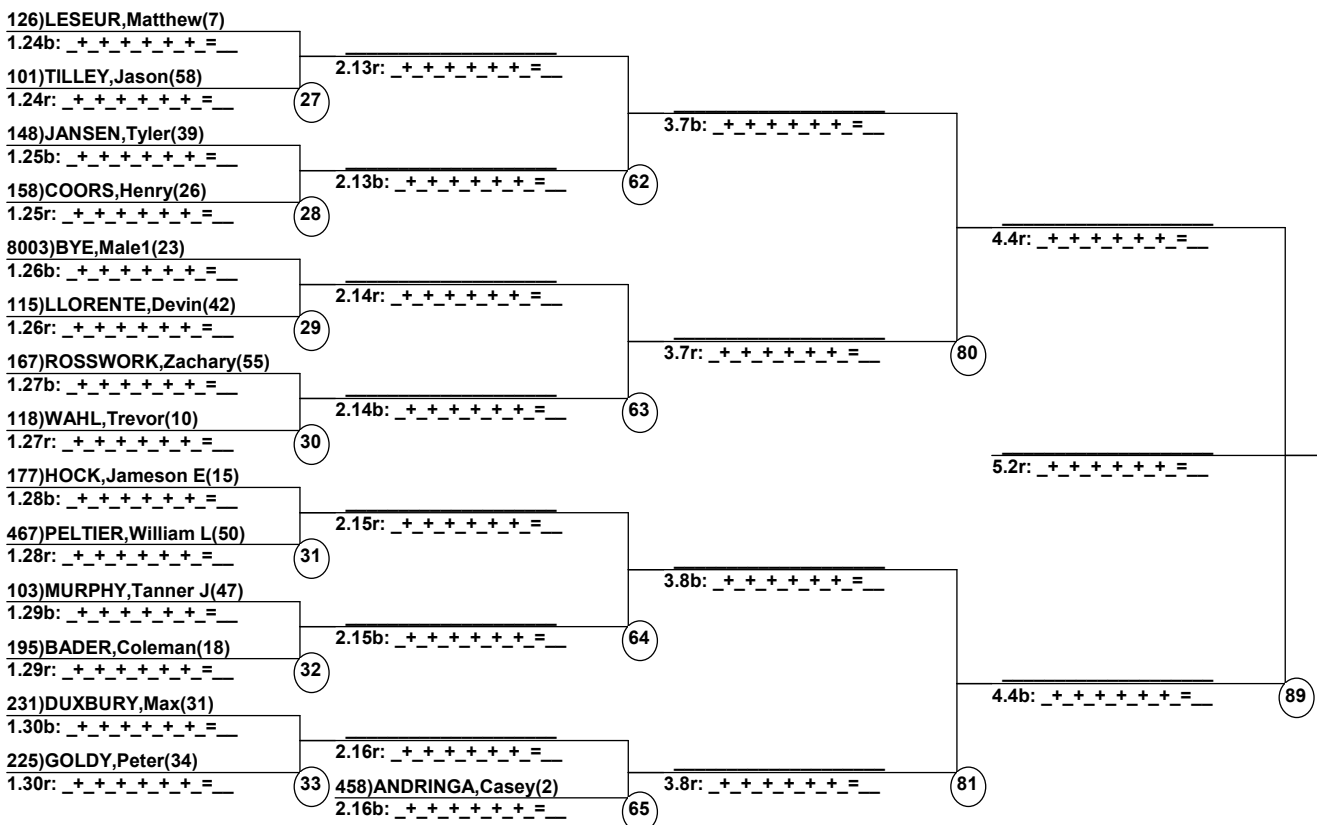

Duals Run 1 Entrants Date: Jan 31, 2015 (Sat)
Female/Male (By Duals Run-order) Time: 5:28 pm
Winter Park Winter Park Winter H

Female Road to Semi-Finals (5.1B)

Female Road to Semi-Finals (5.1R)

Female Road to Semi-Finals (5.2B)

Female Road to Semi-Finals (5.2R)

Male Road to Semi-Finals (5.1B)

Male Road to Semi-Finals (5.1R)

Male Road to Semi-Finals (5.2B)

Male Road to Semi-Finals (5.2R)

FemaleSemi-Finals

MaleSemi-Finals