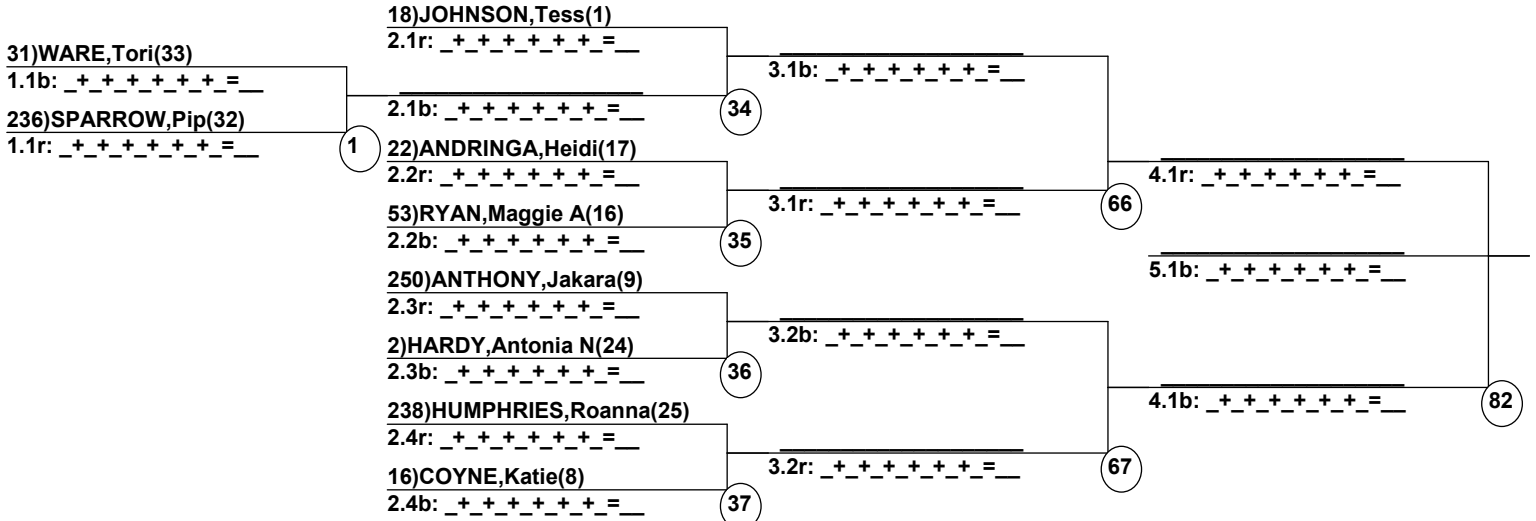

Winter Park Winter Heat

Winter Park

Feb 1, 2015 (Sun) (U0838) (U0837)

Head Judge: BLAMEY, Kate
Chief of Comp: ANDRINGA, Conrad J
T.D.: LESEUR, Adam
Chief of Scoring: SCHUESSLER, Rob

Course: Ambush

Head Judge
Chief of Scoring
T.D.

Duals Run 1 Entrants Date: Jan 31, 2015 (Sat)
Female/Male (By Duals Run-order) Time: 5:28 pm
Winter Park Winter Park Winter H

Female Road to Semi-Finals (5.1B)

Female Road to Semi-Finals (5.1R)

Female Road to Semi-Finals (5.2B)

Female Road to Semi-Finals (5.2R)

Male Road to Semi-Finals (5.1B)

Male Road to Semi-Finals (5.1R)

Male Road to Semi-Finals (5.2B)

Male Road to Semi-Finals (5.2R)

FemaleSemi-Finals

MaleSemi-Finals