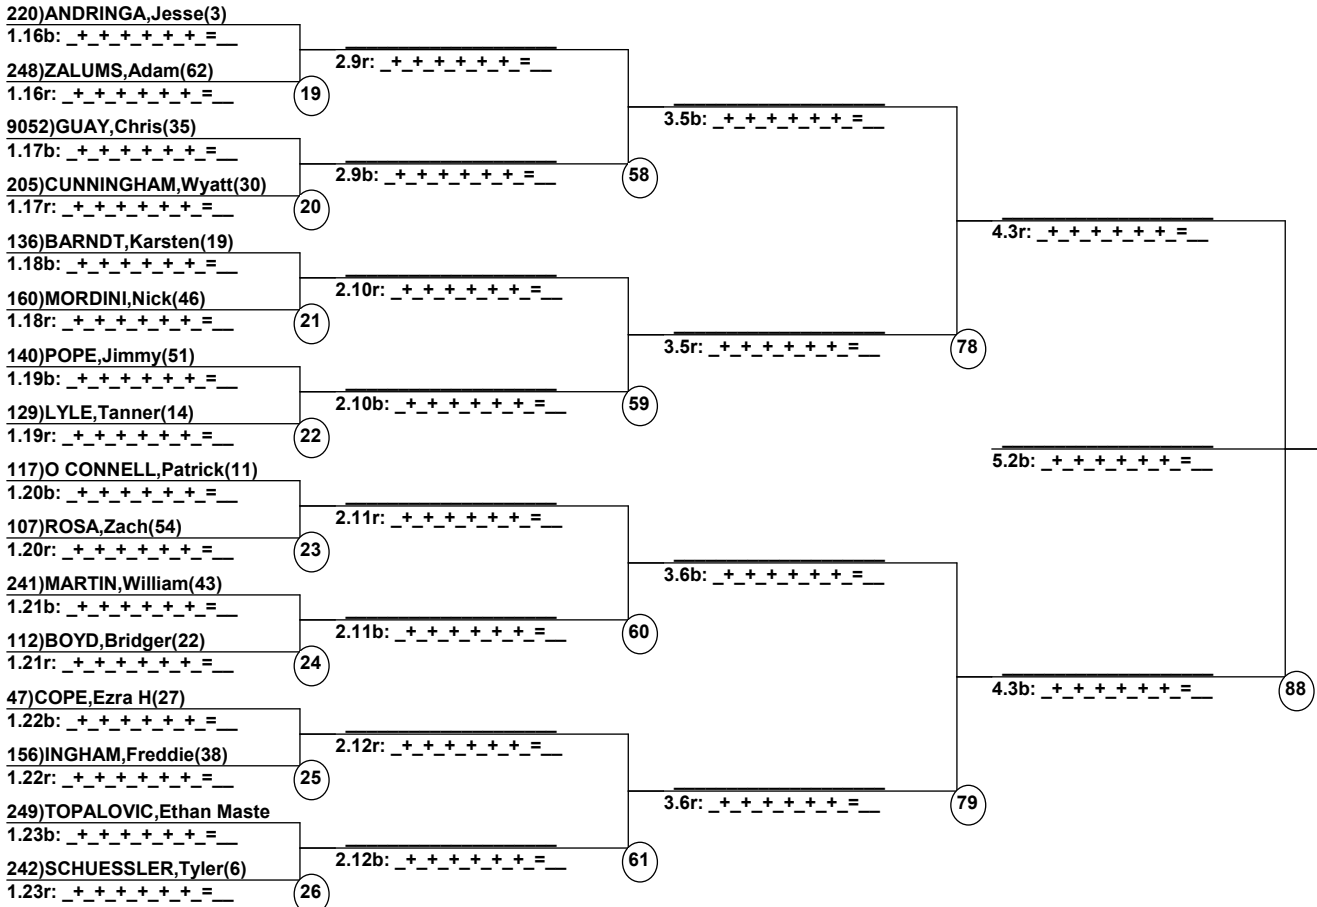

Duals Run 1 Entrants Date: Jan 31, 2015 (Sat)
Female/Male (By Duals Run-order) Time: 5:28 pm
Winter Park Winter Park Winter H

Female Road to Semi-Finals (5.1B)

Female Road to Semi-Finals (5.1R)

Female Road to Semi-Finals (5.2B)

Female Road to Semi-Finals (5.2R)

Male Road to Semi-Finals (5.1B)

Male Road to Semi-Finals (5.1R)

Male Road to Semi-Finals (5.2B)

Male Road to Semi-Finals (5.2R)

FemaleSemi-Finals

MaleSemi-Finals