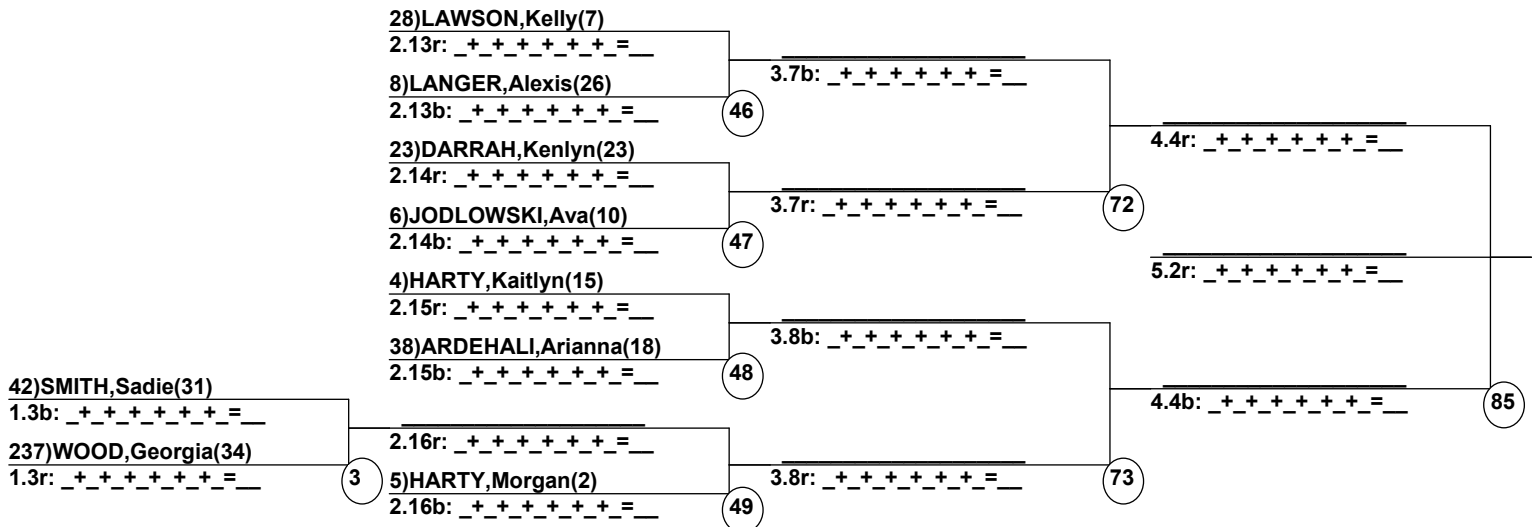

Duals Run 1 Entrants Date: Jan 31, 2015 (Sat)
Female/Male (By Duals Run-order) Time: 5:28 pm
Winter Park Winter Park Winter H

Female Road to Semi-Finals (5.1B)

Female Road to Semi-Finals (5.1R)

Female Road to Semi-Finals (5.2B)

Female Road to Semi-Finals (5.2R)

Male Road to Semi-Finals (5.1B)

Male Road to Semi-Finals (5.1R)

Male Road to Semi-Finals (5.2B)

Male Road to Semi-Finals (5.2R)

FemaleSemi-Finals

MaleSemi-Finals