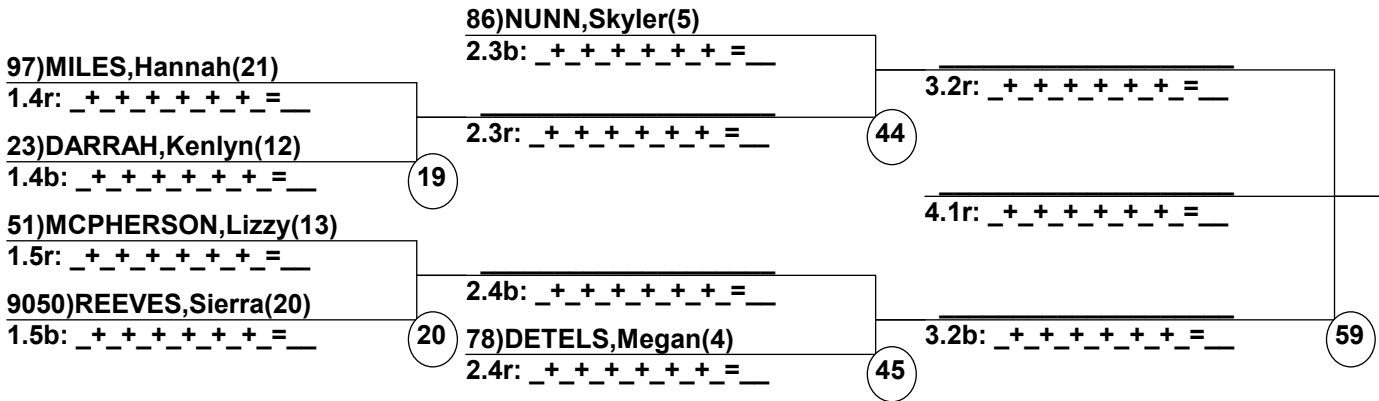

Duals Run 1  
Female/Male  
Winter Park

Entrants  
(By Duals Run-order)  
Winter Park Winter H

Date: Feb 6, 2016 (Sat)  
Time: 6:51 pm

Male Road to Semi-Finals (5.1B)

Male Road to Semi-Finals (5.1R)

Male Road to Semi-Finals (5.2B)

Male Road to Semi-Finals (5.2R)

Female Road to Semi-Finals (4.1B)

Female Road to Semi-Finals (4.1R)

Female Road to Semi-Finals (4.2B)

Female Road to Semi-Finals (4.2R)

MaleSemi-Finals

FemaleSemi-Finals