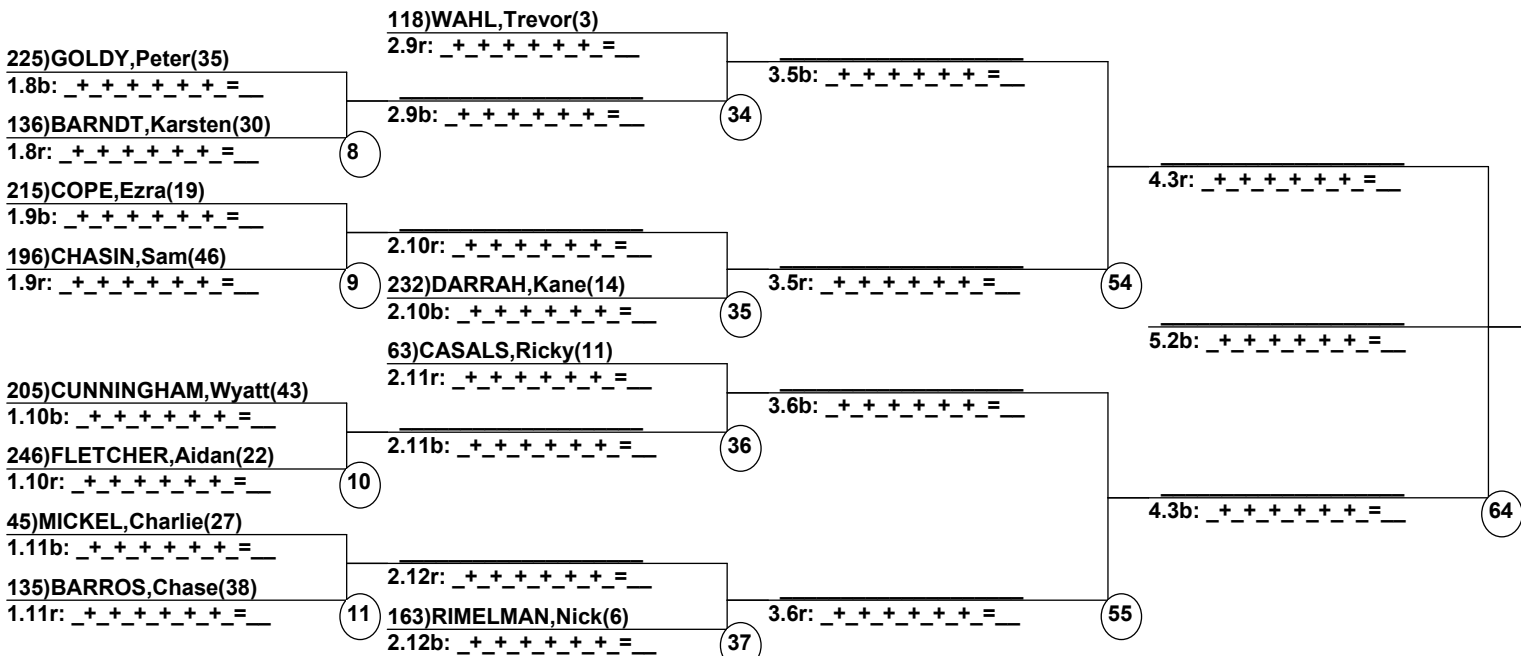

Duals Run 1  
Female/Male  
Winter Park

Entrants  
(By Duals Run-order)  
Winter Park Winter H

Date: Feb 6, 2016 (Sat)  
Time: 6:51 pm

Male Road to Semi-Finals (5.1B)

Male Road to Semi-Finals (5.1R)

Male Road to Semi-Finals (5.2B)

Male Road to Semi-Finals (5.2R)

Female Road to Semi-Finals (4.1B)

Female Road to Semi-Finals (4.1R)

Female Road to Semi-Finals (4.2B)

Female Road to Semi-Finals (4.2R)

MaleSemi-Finals

FemaleSemi-Finals