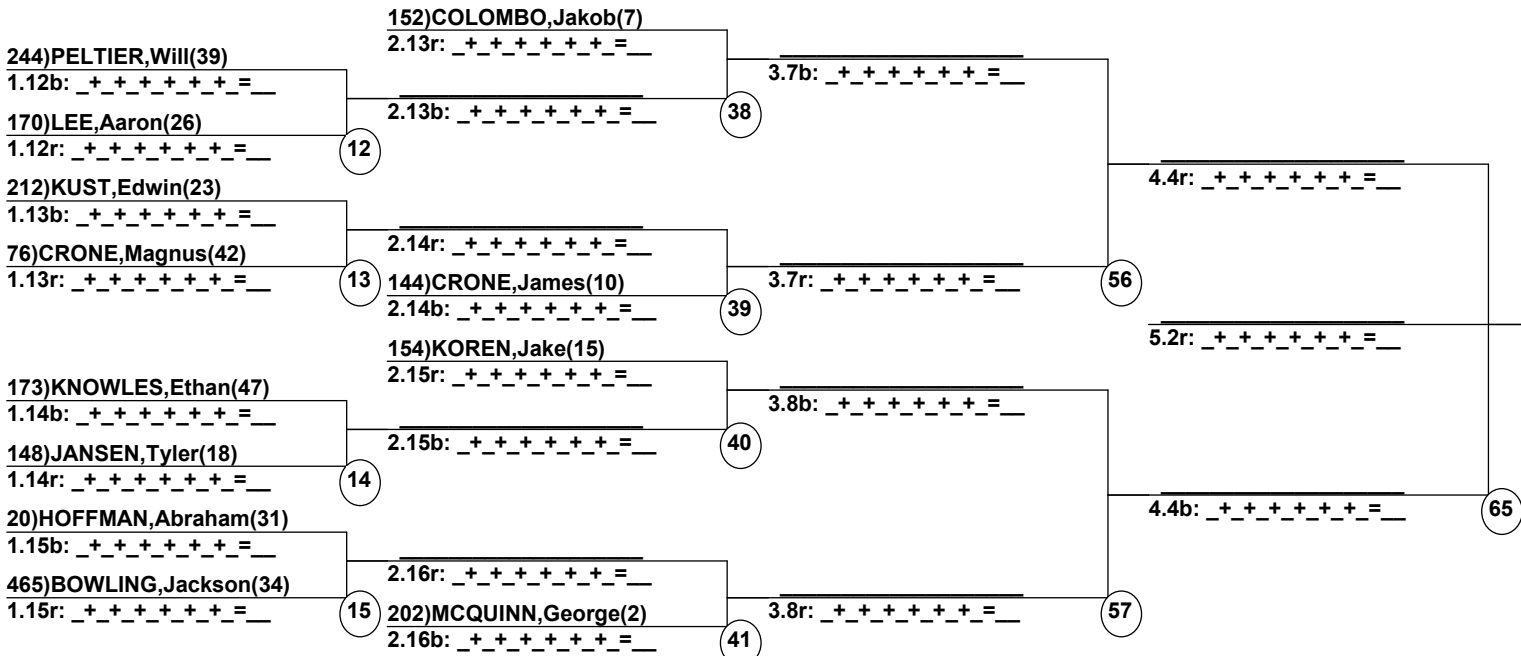

Duals Run 1  
Female/Male  
Winter Park

Entrants  
(By Duals Run-order)  
Winter Park Winter H

Date: Feb 6, 2016 (Sat)  
Time: 6:51 pm

Male Road to Semi-Finals (5.1B)

Male Road to Semi-Finals (5.1R)

Male Road to Semi-Finals (5.2B)

Male Road to Semi-Finals (5.2R)

Female Road to Semi-Finals (4.1B)

Female Road to Semi-Finals (4.1R)

Female Road to Semi-Finals (4.2B)

Female Road to Semi-Finals (4.2R)

MaleSemi-Finals

FemaleSemi-Finals