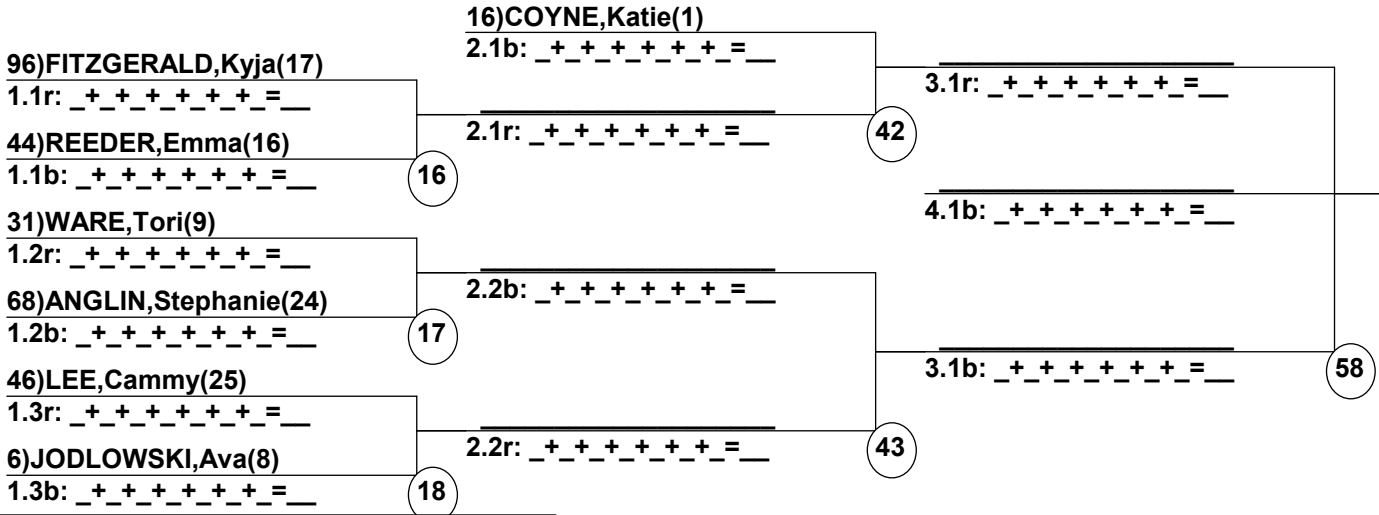

Duals Run 1  
Female/Male  
Winter Park

Entrants  
(By Duals Run-order)  
Winter Park Winter H

Date: Feb 6, 2016 (Sat)  
Time: 6:51 pm

Male Road to Semi-Finals (5.1B)

Male Road to Semi-Finals (5.1R)

Male Road to Semi-Finals (5.2B)

Male Road to Semi-Finals (5.2R)

Female Road to Semi-Finals (4.1B)

Female Road to Semi-Finals (4.1R)

Female Road to Semi-Finals (4.2B)

Female Road to Semi-Finals (4.2R)

MaleSemi-Finals

FemaleSemi-Finals