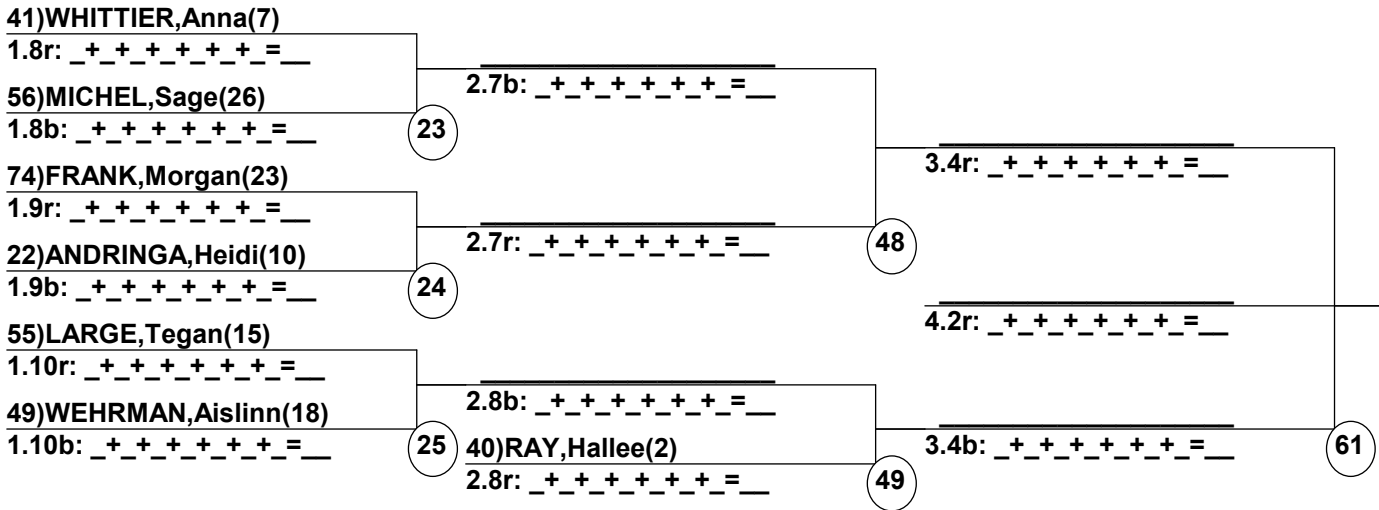

Duals Run 1  
Female/Male  
Winter Park

Entrants  
(By Duals Run-order)  
Winter Park Winter H

Date: Feb 6, 2016 (Sat)  
Time: 6:51 pm

Male Road to Semi-Finals (5.1B)

Male Road to Semi-Finals (5.1R)

Male Road to Semi-Finals (5.2B)

Male Road to Semi-Finals (5.2R)

Female Road to Semi-Finals (4.1B)

Female Road to Semi-Finals (4.1R)

Female Road to Semi-Finals (4.2B)

Female Road to Semi-Finals (4.2R)

MaleSemi-Finals

FemaleSemi-Finals