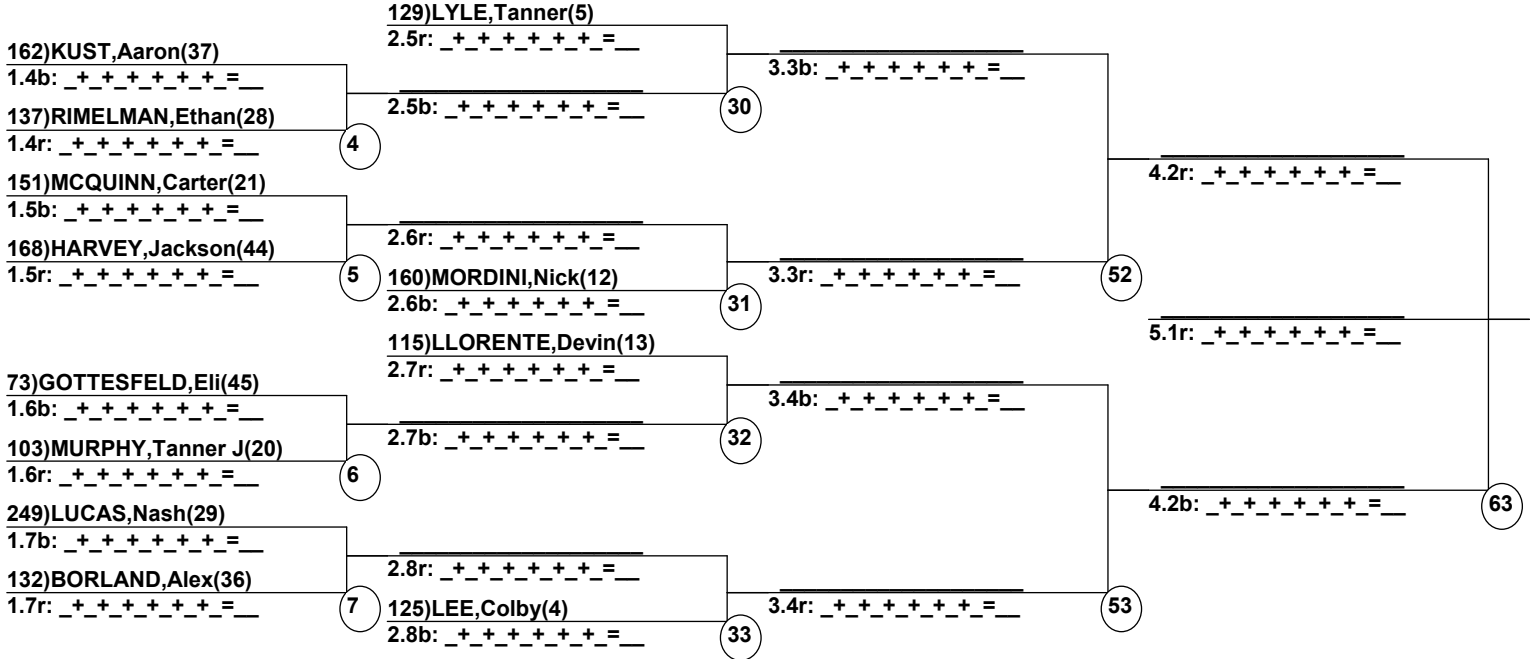

Duals Run 1  
Female/Male  
Winter Park

Entrants  
(By Duals Run-order)  
Winter Park Winter H

Date: Feb 6, 2016 (Sat)  
Time: 6:51 pm

Male Road to Semi-Finals (5.1B)

Male Road to Semi-Finals (5.1R)

Male Road to Semi-Finals (5.2B)

Male Road to Semi-Finals (5.2R)

Female Road to Semi-Finals (4.1B)

Female Road to Semi-Finals (4.1R)

Female Road to Semi-Finals (4.2B)

Female Road to Semi-Finals (4.2R)

MaleSemi-Finals

FemaleSemi-Finals