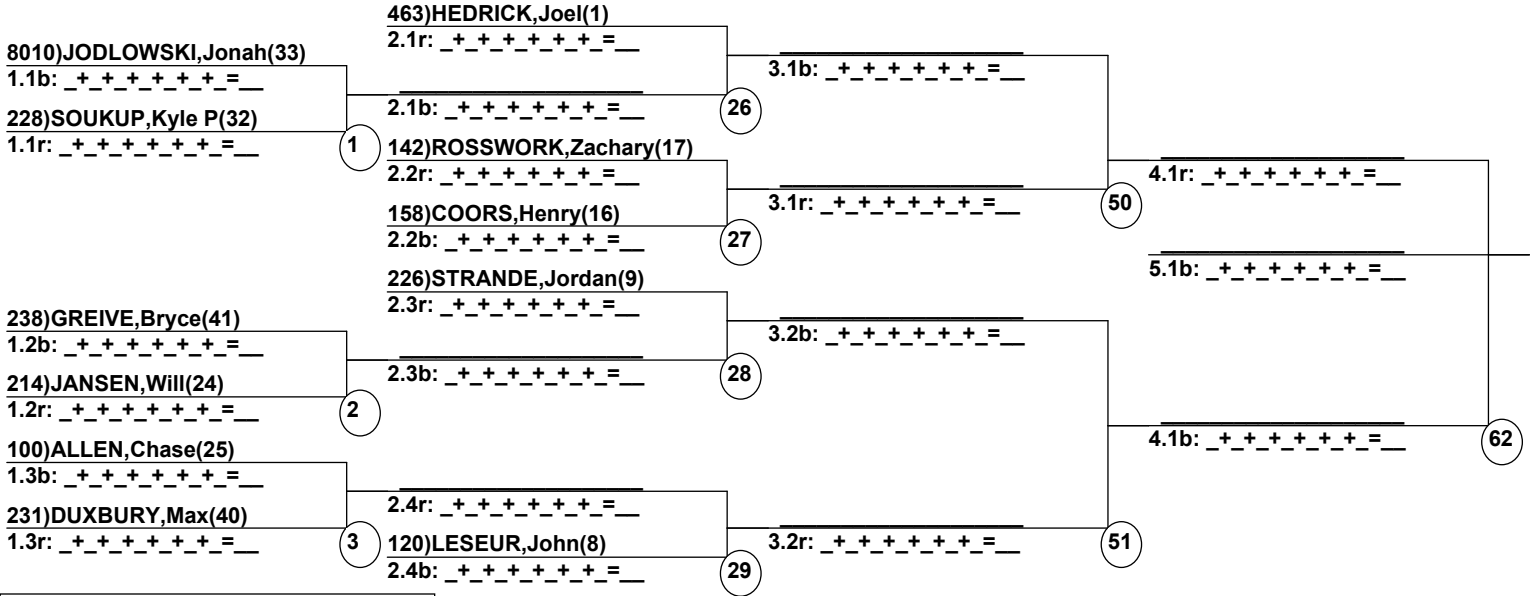

Duals Run 1  
Female/Male  
Winter Park

Entrants  
(By Duals Run-order)  
Winter Park Winter H

Date: Feb 6, 2016 (Sat)  
Time: 6:51 pm

Male Road to Semi-Finals (5.1B)

Male Road to Semi-Finals (5.1R)

Male Road to Semi-Finals (5.2B)

Male Road to Semi-Finals (5.2R)

Female Road to Semi-Finals (4.1B)

Female Road to Semi-Finals (4.1R)

Female Road to Semi-Finals (4.2B)

Female Road to Semi-Finals (4.2R)

MaleSemi-Finals

FemaleSemi-Finals