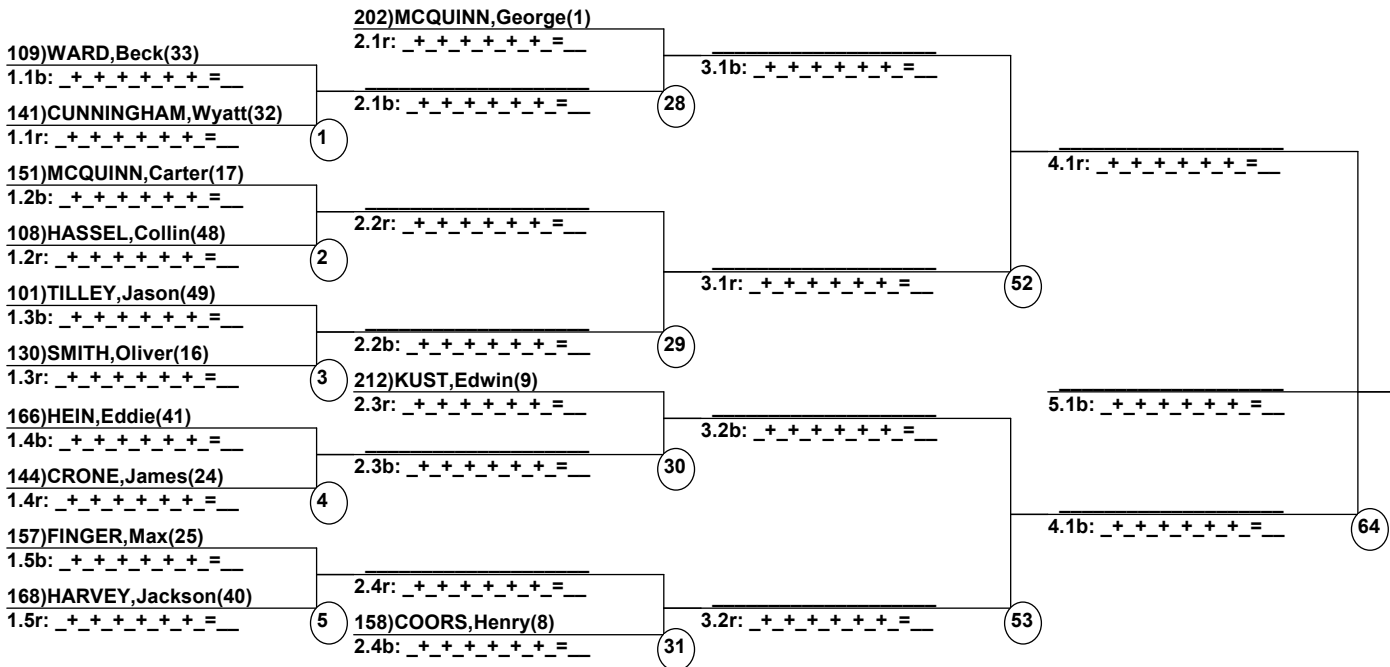

RMF Divisional Mogul Championships

Winter Park Resort
Mar 5, 2017 (Sun) (U0737) (U0736)

Head Judge: LANA,Wendy
Chief of Comp: ANDRINGA,Conrad
T.D.: MATTHEWS,Craig
Chief of Scoring: CRONE,Della

Head Judge

Chief of Scoring

T.D.

Duals Run 1 Entrants Date: Mar 4, 2017 (Sat)
Female/Male (By Duals Run-order) Time: 8:57 pm
Winter Park Resort RMF Divisional Mogul

Male Road to Semi-Finals (5.1B)

Male Road to Semi-Finals (5.1R)

Male Road to Semi-Finals (5.2B)

Male Road to Semi-Finals (5.2R)

Female Road to Semi-Finals (4.1B)

Female Road to Semi-Finals (4.1R)

Female Road to Semi-Finals (4.2B)

Female Road to Semi-Finals (4.2R)

MaleSemi-Finals