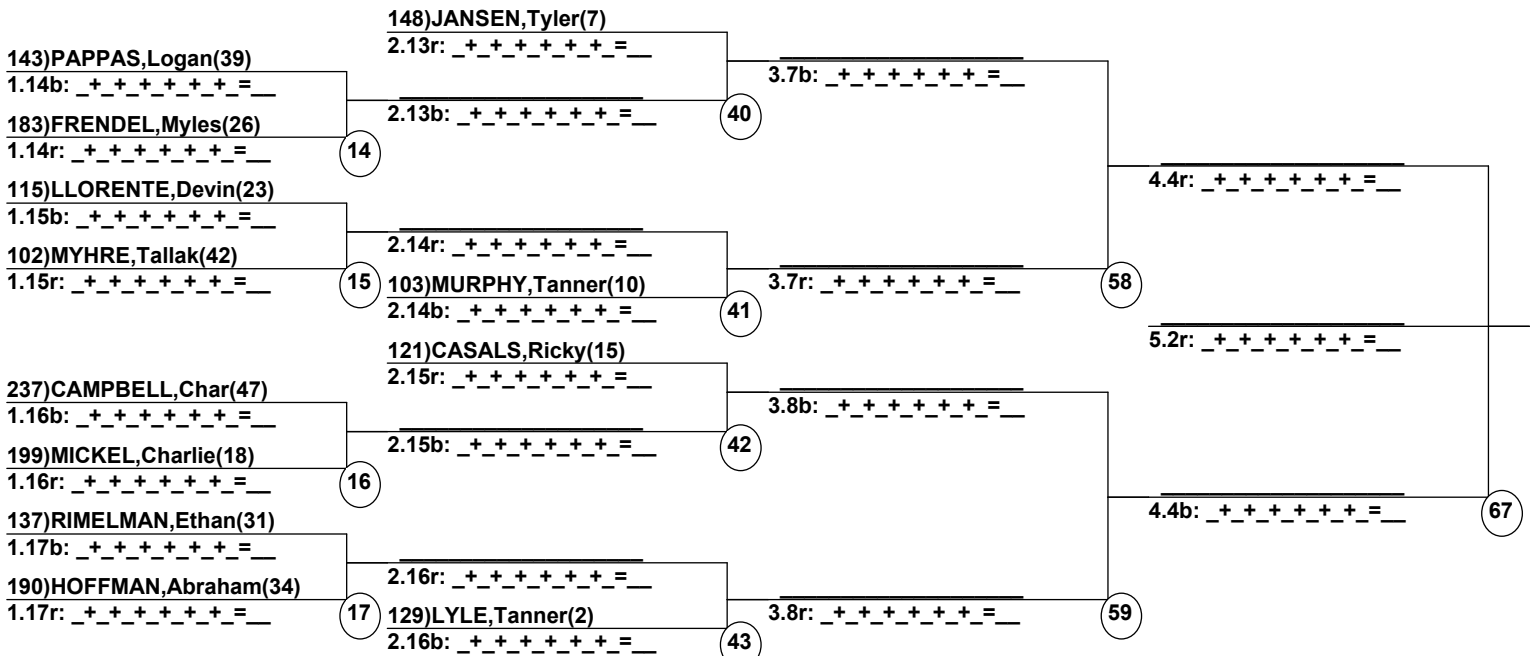

Chief of Scoring

T.D.

Duals Run 1 Entrants Date: Mar 4, 2017 (Sat)
Female/Male (By Duals Run-order) Time: 8:57 pm
Winter Park Resort RMF Divisional Mogul

Male Road to Semi-Finals (5.1B)

Male Road to Semi-Finals (5.1R)

Male Road to Semi-Finals (5.2B)

Male Road to Semi-Finals (5.2R)

Female Road to Semi-Finals (4.1B)

Female Road to Semi-Finals (4.1R)

Female Road to Semi-Finals (4.2B)

Female Road to Semi-Finals (4.2R)

MaleSemi-Finals