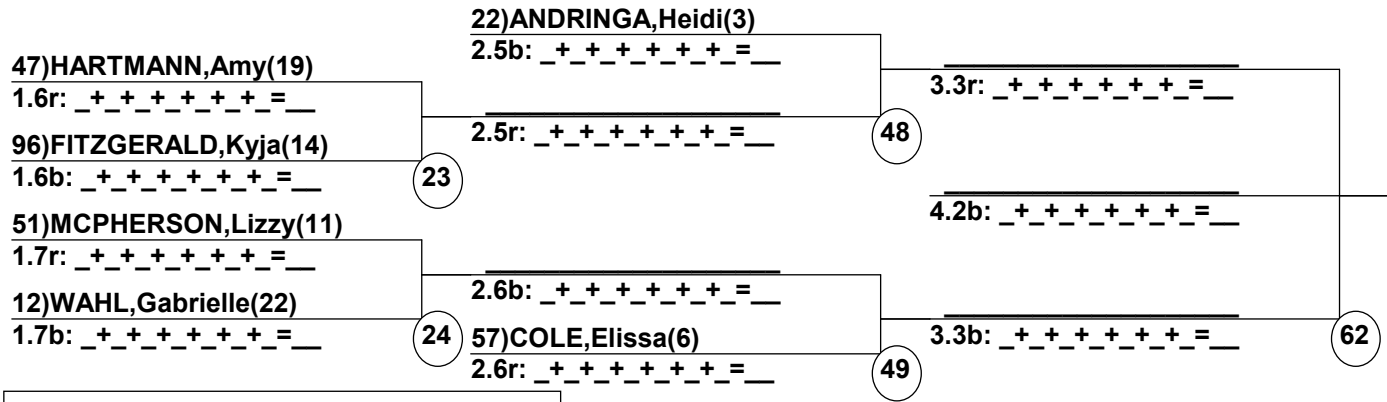

Chief of Scoring

T.D.

Duals Run 1 Entrants Date: Mar 4, 2017 (Sat)
Female/Male (By Duals Run-order) Time: 8:57 pm
Winter Park Resort RMF Divisional Mogul

Male Road to Semi-Finals (5.1B)

Male Road to Semi-Finals (5.1R)

Male Road to Semi-Finals (5.2B)

Male Road to Semi-Finals (5.2R)

Female Road to Semi-Finals (4.1B)

Female Road to Semi-Finals (4.1R)

Female Road to Semi-Finals (4.2B)

Female Road to Semi-Finals (4.2R)

MaleSemi-Finals