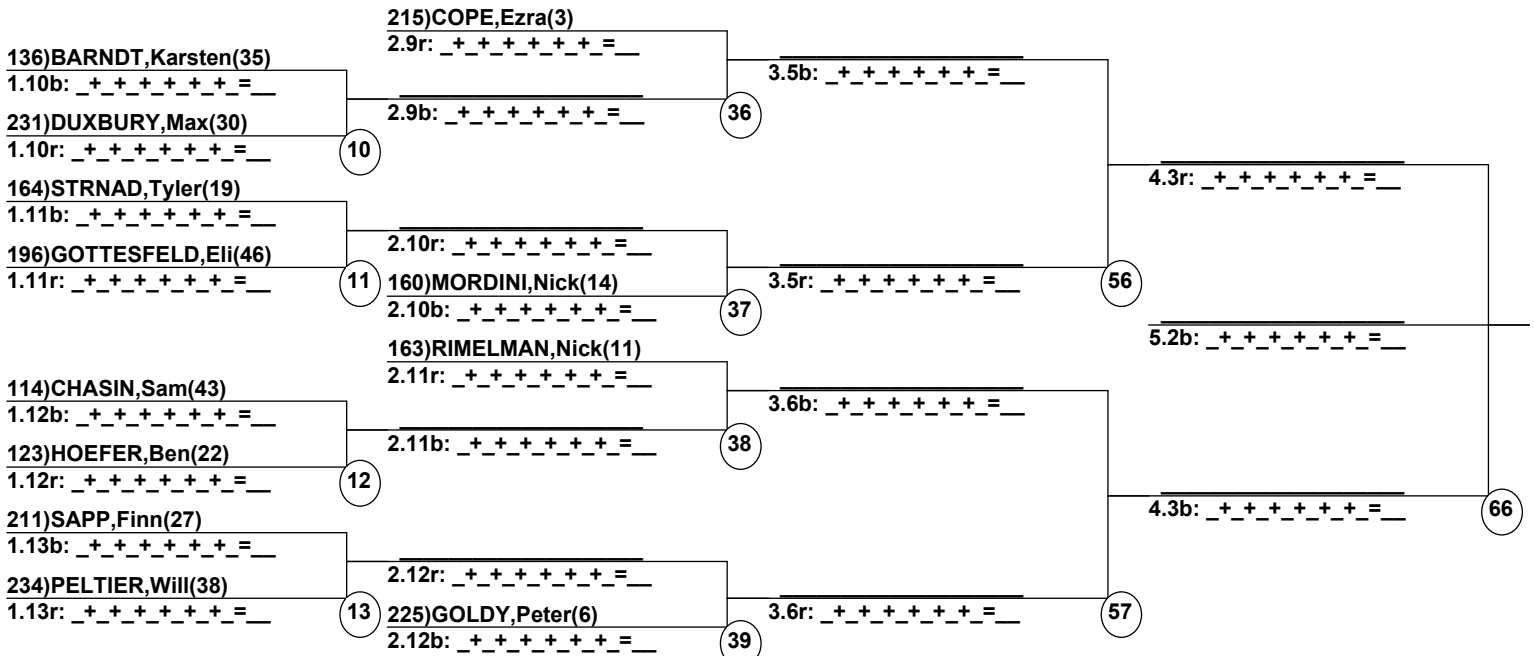

Chief of Scoring

T.D.

Duals Run 1 Entrants Date: Mar 4, 2017 (Sat)
Female/Male (By Duals Run-order) Time: 8:57 pm
Winter Park Resort RMF Divisional Mogul

Male Road to Semi-Finals (5.1B)

Male Road to Semi-Finals (5.1R)

Male Road to Semi-Finals (5.2B)

Male Road to Semi-Finals (5.2R)

Female Road to Semi-Finals (4.1B)

Female Road to Semi-Finals (4.1R)

Female Road to Semi-Finals (4.2B)

Female Road to Semi-Finals (4.2R)

MaleSemi-Finals