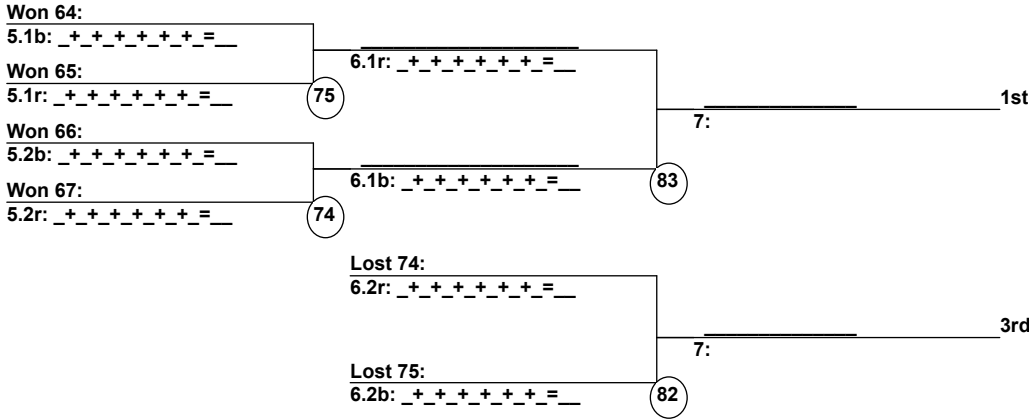

Chief of Scoring

T.D.

Duals Run 1 Entrants Date: Mar 4, 2017 (Sat)
Female/Male (By Duals Run-order) Time: 8:57 pm
Winter Park Resort RMF Divisional Mogul

Male Road to Semi-Finals (5.1B)

Male Road to Semi-Finals (5.1R)

Male Road to Semi-Finals (5.2B)

Male Road to Semi-Finals (5.2R)

Female Road to Semi-Finals (4.1B)

Female Road to Semi-Finals (4.1R)

Female Road to Semi-Finals (4.2B)

Female Road to Semi-Finals (4.2R)

MaleSemi-Finals