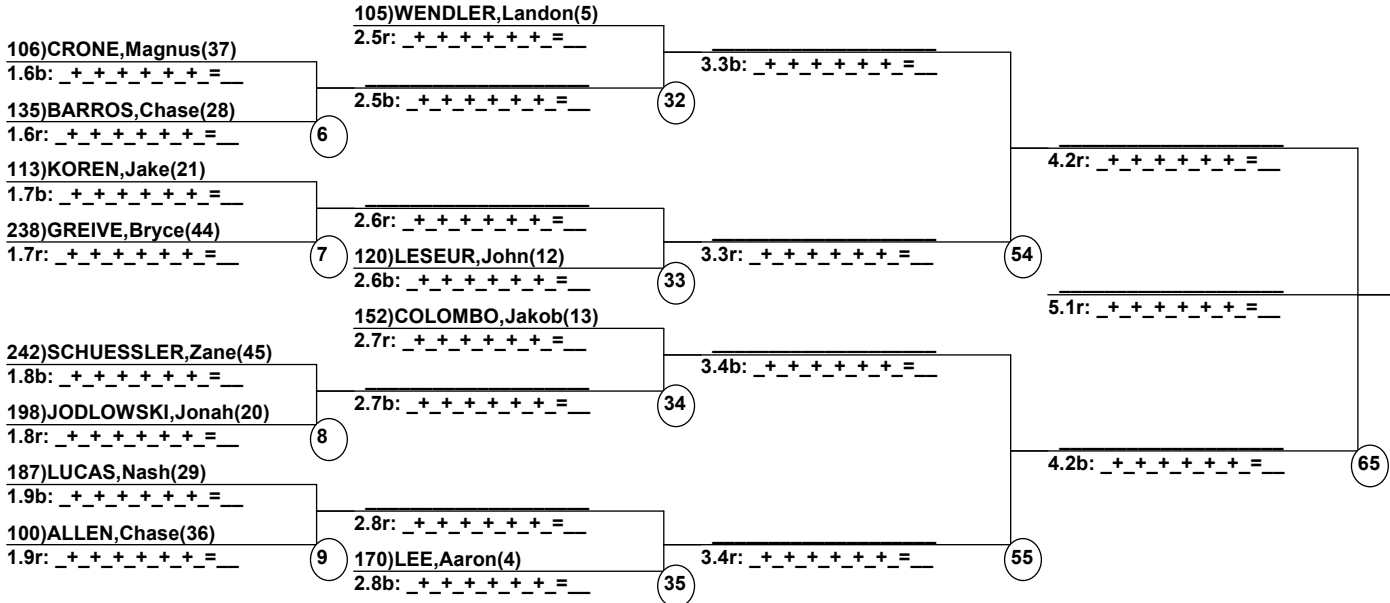

RMF Divisional Mogul Championships

Winter Park Resort
Mar 5, 2017 (Sun) (U0737) (U0736)

Head Judge: LANA,Wendy
Chief of Comp: ANDRINGA,Conrad
T.D.: MATTHEWS,Craig
Chief of Scoring: CRONE,Della

Head Judge

Chief of Scoring

T.D.

Duals Run 1 Entrants Date: Mar 4, 2017 (Sat)
Female/Male (By Duals Run-order) Time: 8:57 pm
Winter Park Resort RMF Divisional Mogul

Male Road to Semi-Finals (5.1B)

Male Road to Semi-Finals (5.1R)

Male Road to Semi-Finals (5.2B)

Male Road to Semi-Finals (5.2R)

Female Road to Semi-Finals (4.1B)

Female Road to Semi-Finals (4.1R)

Female Road to Semi-Finals (4.2B)

Female Road to Semi-Finals (4.2R)

MaleSemi-Finals