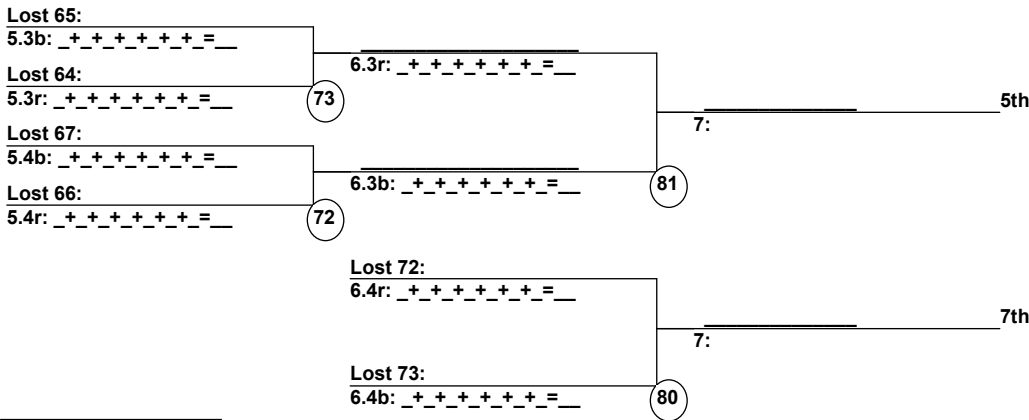

Chief of Scoring

T.D.

Duals Run 1 Entrants Date: Mar 4, 2017 (Sat)
Female/Male (By Duals Run-order) Time: 8:57 pm
Winter Park Resort RMF Divisional Mogul

Male Road to Semi-Finals (5.1B)

Male Road to Semi-Finals (5.1R)

Male Road to Semi-Finals (5.2B)

Male Road to Semi-Finals (5.2R)

Female Road to Semi-Finals (4.1B)

Female Road to Semi-Finals (4.1R)

Female Road to Semi-Finals (4.2B)

Female Road to Semi-Finals (4.2R)

MaleSemi-Finals