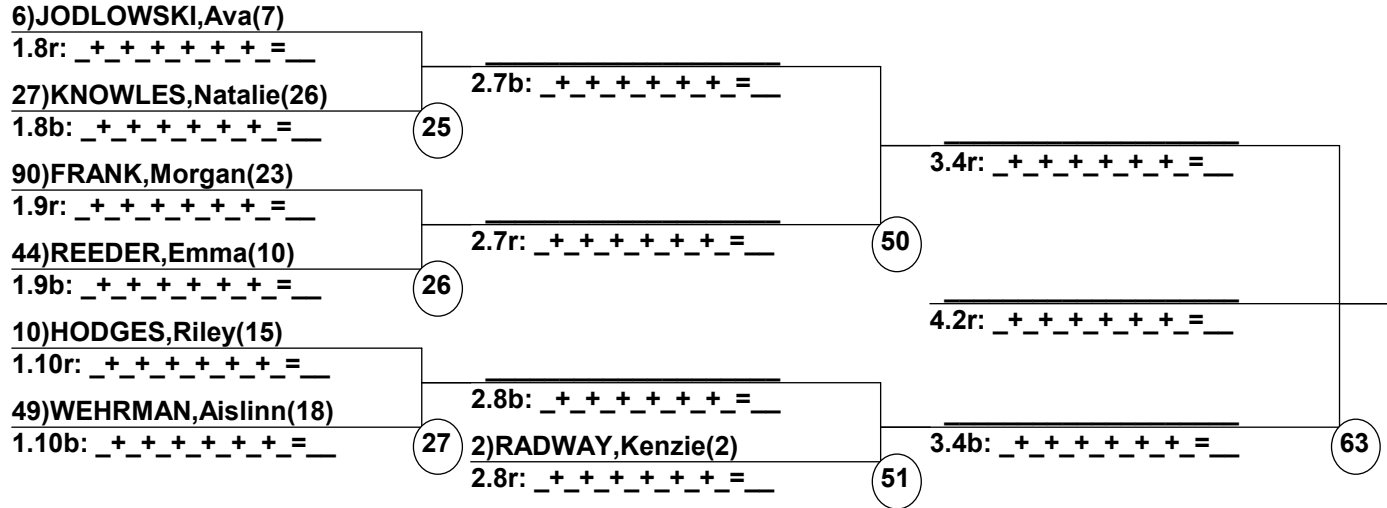

Chief of Scoring

T.D.

Duals Run 1 Entrants Date: Mar 4, 2017 (Sat)
Female/Male (By Duals Run-order) Time: 8:57 pm
Winter Park Resort RMF Divisional Mogul

Male Road to Semi-Finals (5.1B)

Male Road to Semi-Finals (5.1R)

Male Road to Semi-Finals (5.2B)

Male Road to Semi-Finals (5.2R)

Female Road to Semi-Finals (4.1B)

Female Road to Semi-Finals (4.1R)

Female Road to Semi-Finals (4.2B)

Female Road to Semi-Finals (4.2R)

MaleSemi-Finals

FemaleSemi-Finals