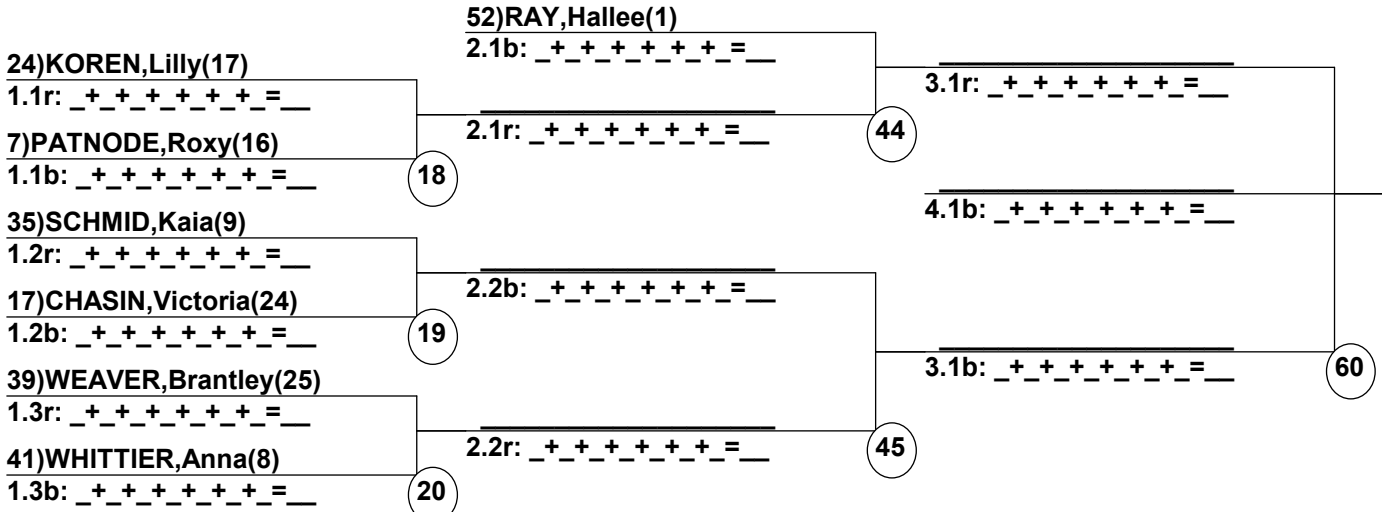

RMF Divisional Mogul Championships

Winter Park Resort
Mar 5, 2017 (Sun) (U0737) (U0736)

Head Judge: LANA,Wendy
Chief of Comp: ANDRINGA,Conrad
T.D.: MATTHEWS,Craig
Chief of Scoring: CRONE,Della

Head Judge

Chief of Scoring

T.D.

Duals Run 1 Entrants Date: Mar 4, 2017 (Sat)
Female/Male (By Duals Run-order) Time: 8:57 pm
Winter Park Resort RMF Divisional Mogul

Male Road to Semi-Finals (5.1B)

Male Road to Semi-Finals (5.1R)

Male Road to Semi-Finals (5.2B)

Male Road to Semi-Finals (5.2R)

Female Road to Semi-Finals (4.1B)

Female Road to Semi-Finals (4.1R)

Female Road to Semi-Finals (4.2B)

Female Road to Semi-Finals (4.2R)

MaleSemi-Finals