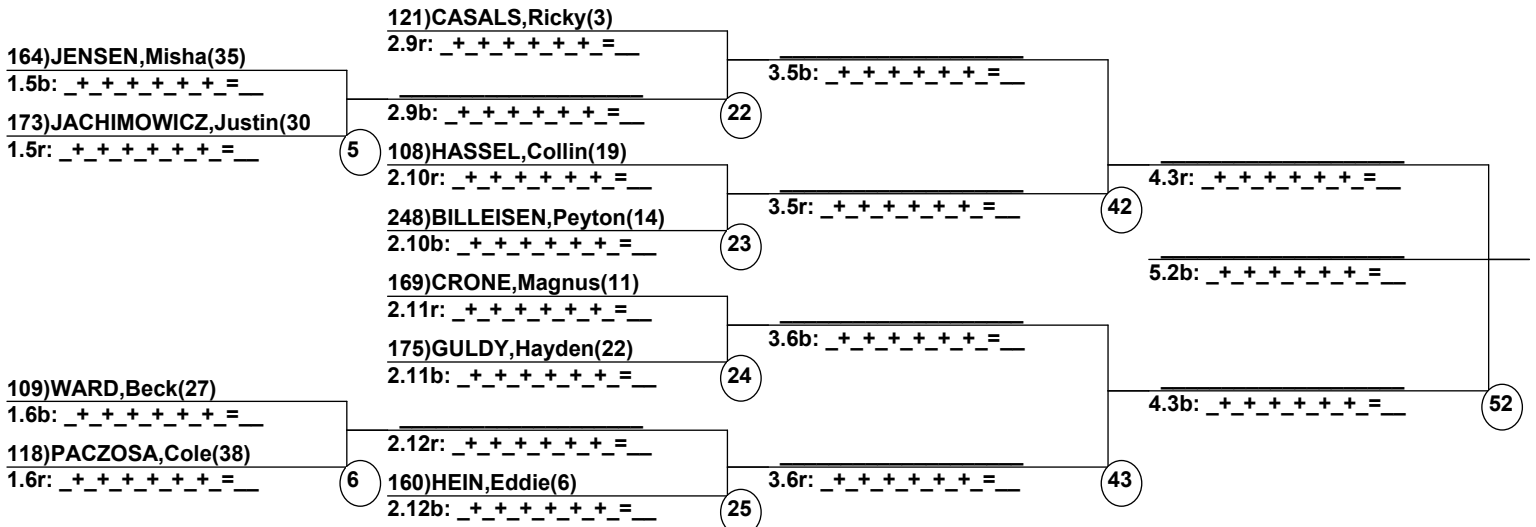

\_\_\_\_\_  
\_\_\_\_\_  
\_\_\_\_\_  
Head Judge  
Chief of Scoring  
T.D.

-----  
Duals1 Run 1                      Entrants                      Date: Feb 16, 2020 (Sun)  
Female/Male                      (By Duals1 Run-order)                      Time: 5:39 pm  
Telluride Ski & Golf                      Presidents Mogul Cha  
-----

### Male Road to Semi-Finals (5.1B)

### Male Road to Semi-Finals (5.1R)

Male Road to Semi-Finals (5.2B)

Male Road to Semi-Finals (5.2R)

Female Road to Semi-Finals (4.1B)

Female Road to Semi-Finals (4.1R)

Female Road to Semi-Finals (4.2B)

Female Road to Semi-Finals (4.2R)