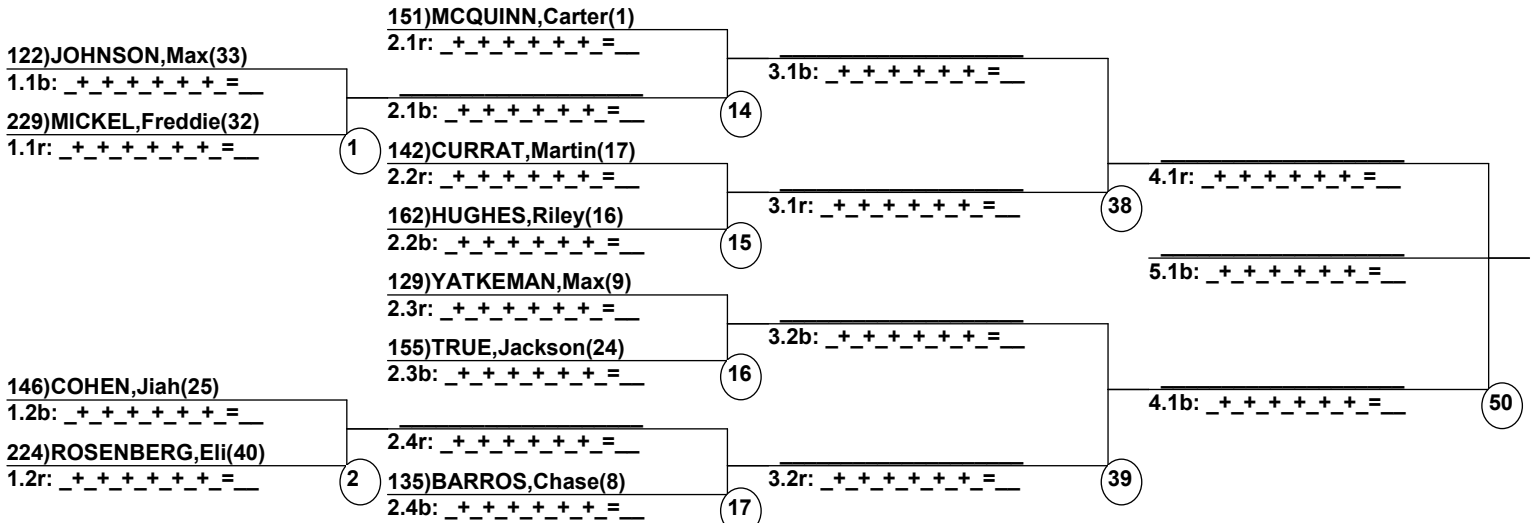

# Presidents Mogul Challenge

Telluride Ski & Golf Resort  
Feb 17, 2020 (Mon) (U0816) (U0815)

Head Judge: ELLIS,Christopher  
Chief of Comp: ANDRINGA,Conrad  
T.D.: CRONE,John  
Chief of Scoring: CRONE,Della

\_\_\_\_\_  
\_\_\_\_\_  
\_\_\_\_\_  
Head Judge  
Chief of Scoring  
T.D.

-----  
Duals1 Run 1                      Entrants                      Date: Feb 16, 2020 (Sun)  
Female/Male                      (By Duals1 Run-order)                      Time: 5:39 pm  
Telluride Ski & Golf                      Presidents Mogul Cha  
-----

### Male Road to Semi-Finals (5.1B)