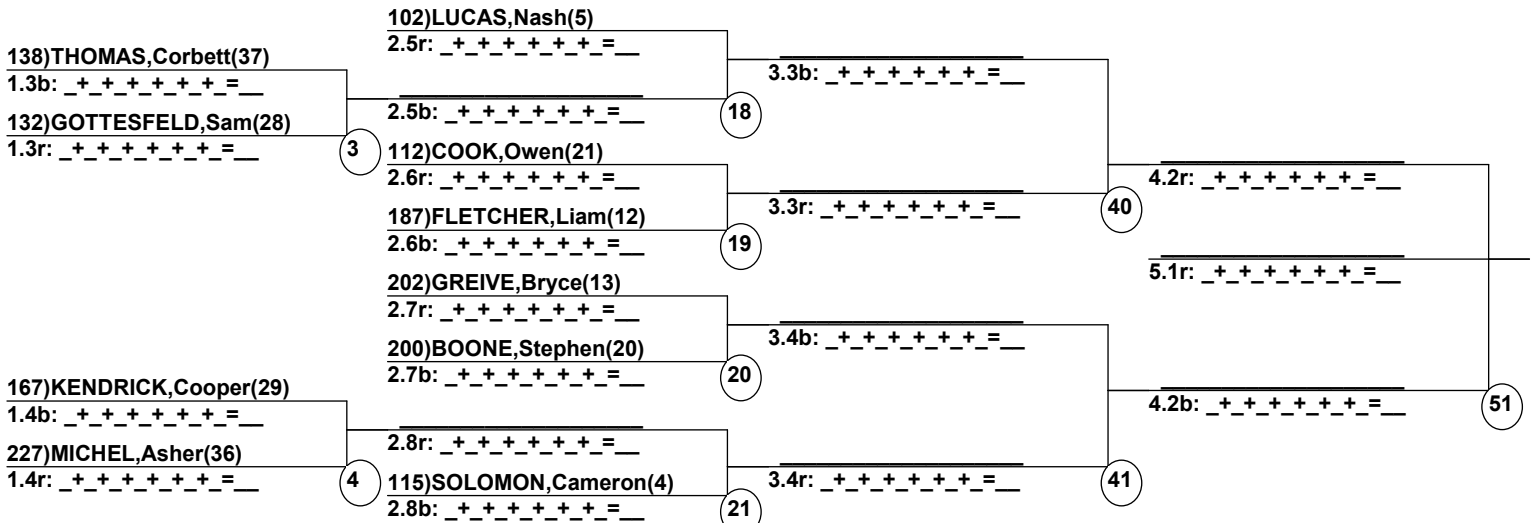

Male Road to Semi-Finals (5.1R)