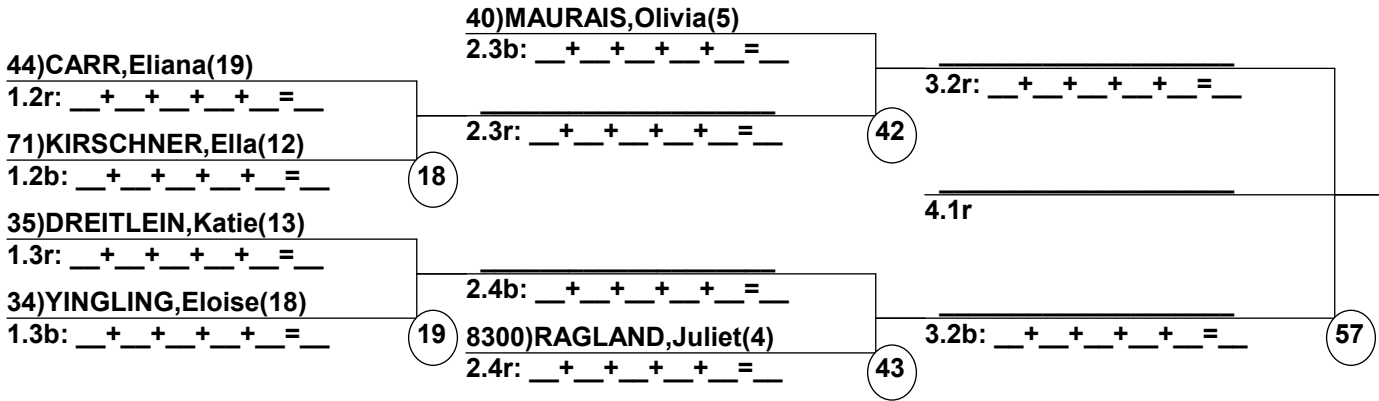

Duals1 Run 1
Female/Male
Aspen / Highlands

Entrants
(By Duals1 Run-order)
Aspen Valley Moguls

Date: Jan 16, 2022 (Sun)
Time: 7:53 pm

Male Road to Semi-Finals (5.1B)

Male Road to Semi-Finals (5.1R)

Female Road to Semi-Finals (4.1B)

Female Road to Semi-Finals (4.1R)

Female Road to Semi-Finals (4.2B)

Female Road to Semi-Finals (4.2R)

Male Semi-Finals

Female Semi-Finals