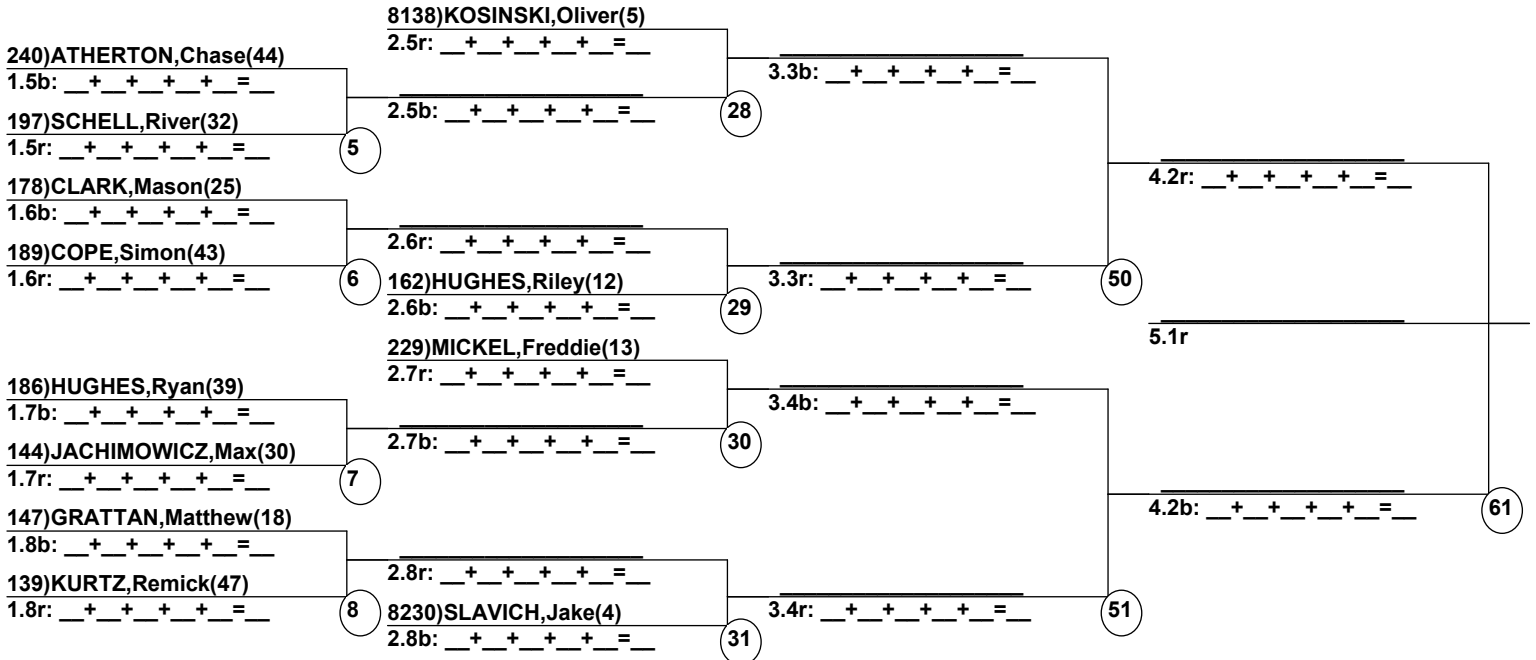

Duals1 Run 1
Female/Male
Aspen / Highlands

Entrants
(By Duals1 Run-order)
Aspen Valley Moguls

Date: Jan 16, 2022 (Sun)
Time: 7:53 pm

Male Road to Semi-Finals (5.1B)

Male Road to Semi-Finals (5.1R)

Female Road to Semi-Finals (4.1B)

Female Road to Semi-Finals (4.1R)

Female Road to Semi-Finals (4.2B)

Female Road to Semi-Finals (4.2R)

Male Semi-Finals

Female Semi-Finals