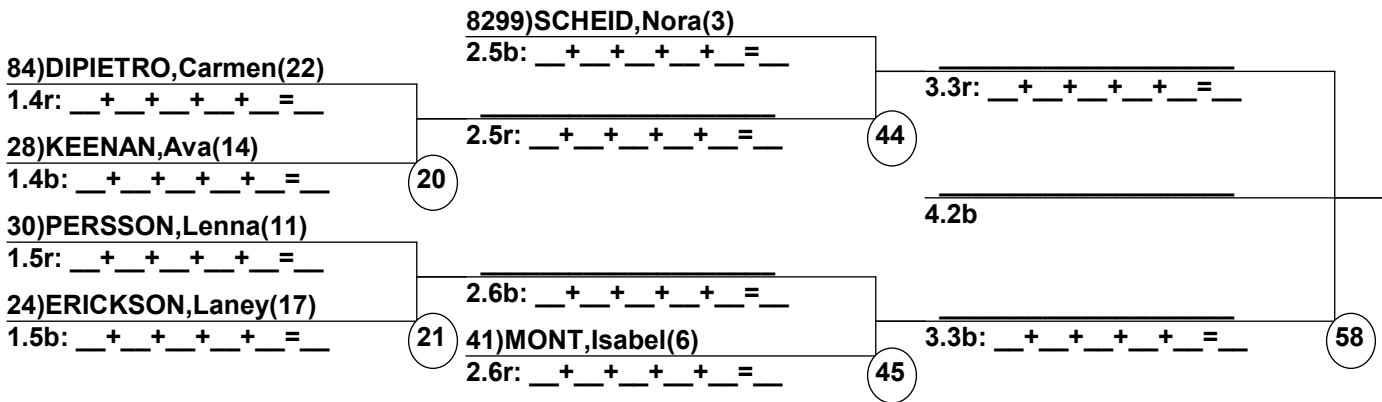

Duals1 Run 1
Female/Male
Aspen / Highlands

Entrants
(By Duals1 Run-order)
Aspen Valley Moguls

Date: Jan 16, 2022 (Sun)
Time: 7:53 pm

Male Road to Semi-Finals (5.1B)

Male Road to Semi-Finals (5.1R)

Female Road to Semi-Finals (4.1B)

Female Road to Semi-Finals (4.1R)

Female Road to Semi-Finals (4.2B)

Female Road to Semi-Finals (4.2R)

Male Semi-Finals

Female Semi-Finals