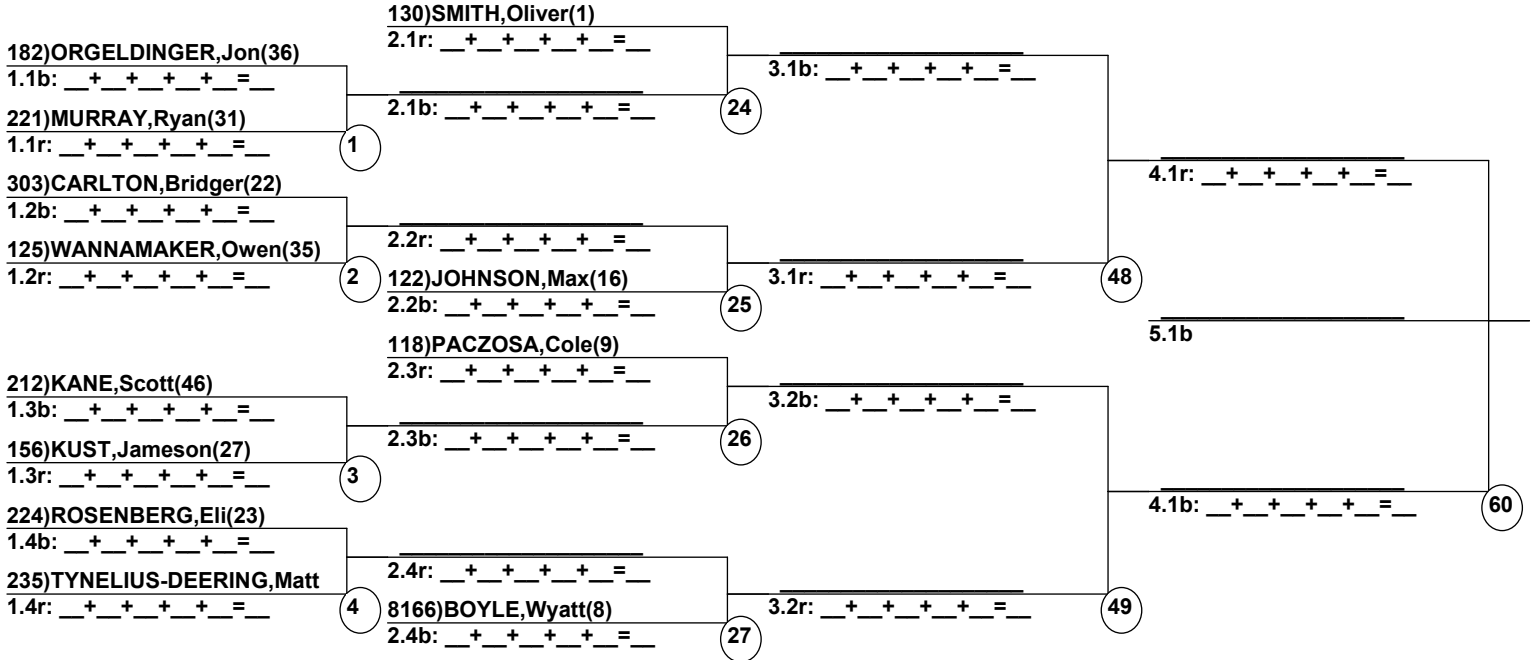

Duals1 Run 1
Female/Male
Aspen / Highlands

Entrants
(By Duals1 Run-order)
Aspen Valley Moguls

Date: Jan 16, 2022 (Sun)
Time: 7:53 pm

Male Road to Semi-Finals (5.1B)

Male Road to Semi-Finals (5.1R)

Female Road to Semi-Finals (4.1B)

Female Road to Semi-Finals (4.1R)

Female Road to Semi-Finals (4.2B)

Female Road to Semi-Finals (4.2R)

Male Semi-Finals

Female Semi-Finals