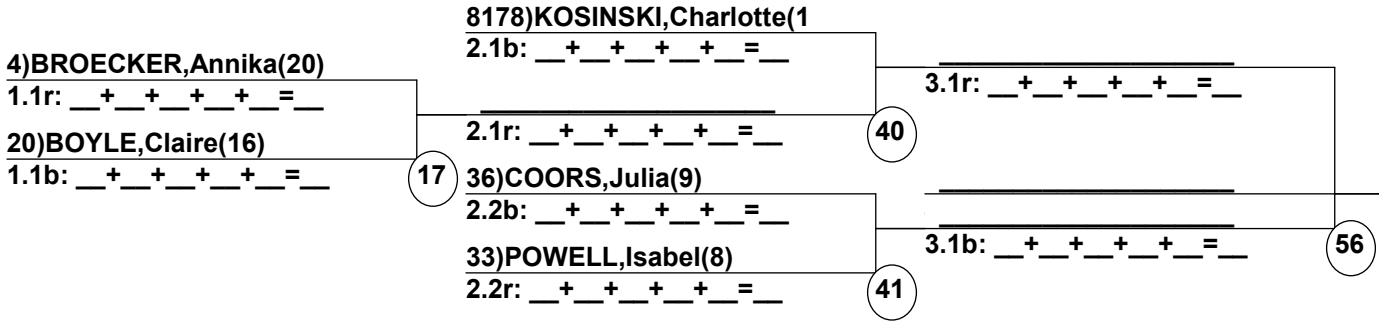

Duals1 Run 1
Female/Male
Aspen / Highlands

Entrants
(By Duals1 Run-order)
Aspen Valley Moguls

Date: Jan 16, 2022 (Sun)
Time: 7:53 pm

Male Road to Semi-Finals (5.1B)

Male Road to Semi-Finals (5.1R)

Female Road to Semi-Finals (4.1B)

Female Road to Semi-Finals (4.1R)

Female Road to Semi-Finals (4.2B)

Female Road to Semi-Finals (4.2R)

Male Semi-Finals

Female Semi-Finals