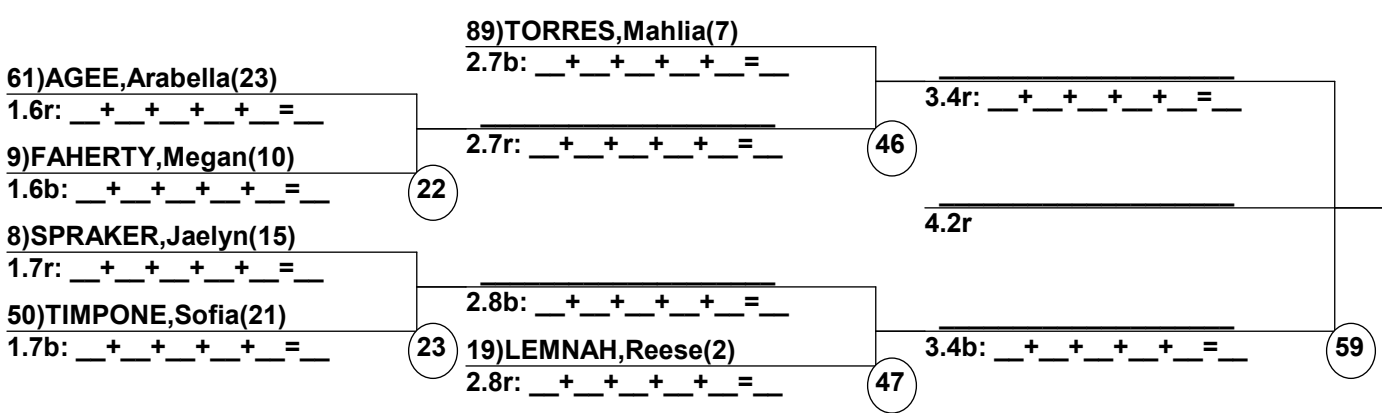

Duals1 Run 1
Female/Male
Aspen / Highlands

Entrants
(By Duals1 Run-order)
Aspen Valley Moguls

Date: Jan 16, 2022 (Sun)
Time: 7:53 pm

Male Road to Semi-Finals (5.1B)

Male Road to Semi-Finals (5.1R)

Female Road to Semi-Finals (4.1B)

Female Road to Semi-Finals (4.1R)

Female Road to Semi-Finals (4.2B)

Female Road to Semi-Finals (4.2R)

Male Semi-Finals

Female Semi-Finals