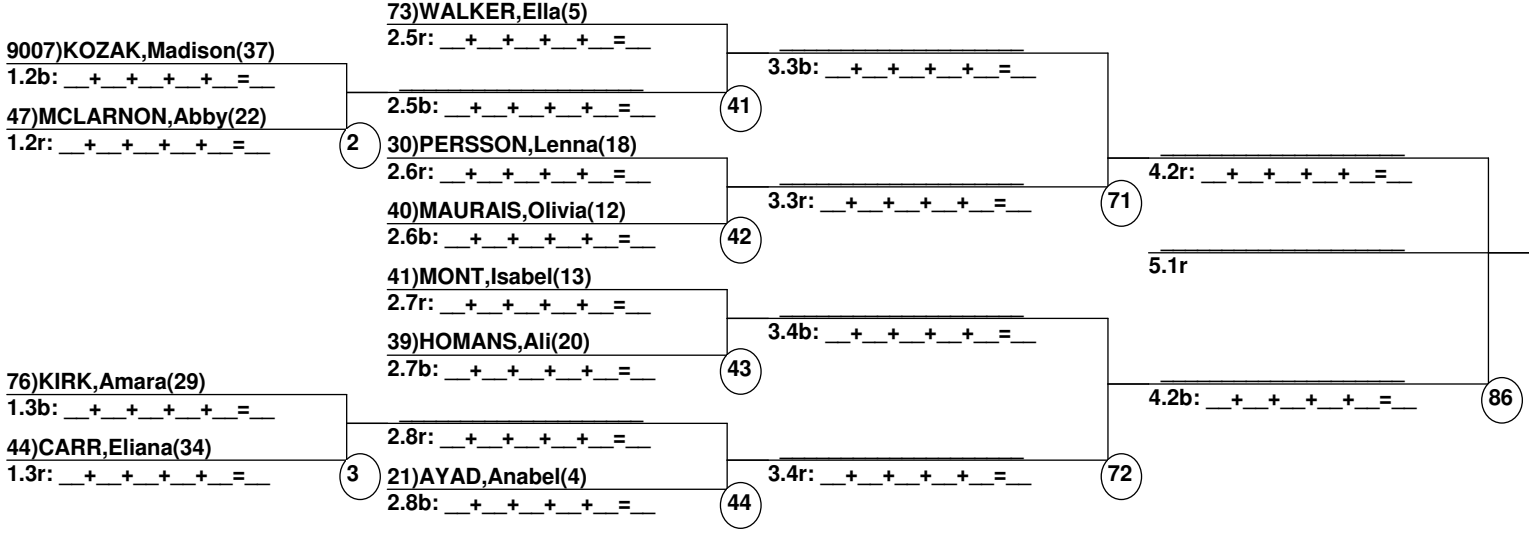

Duals1 Run 1 Entrants Date: Jan 9, 2022 (Sun)
Female/Male (By Duals1 Run-order) Time: 7:55 am
Steamboat Ski Resort Ski Town USA RMF Mog

Female Road to Semi-Finals (5.1B)

Female Road to Semi-Finals (5.1R)

Female Road to Semi-Finals (5.2B)

Female Road to Semi-Finals (5.2R)

Male Road to Semi-Finals (5.1B)

Male Road to Semi-Finals (5.1R)

Male Road to Semi-Finals (5.2B)

Male Road to Semi-Finals (5.2R)

Female Semi-Finals