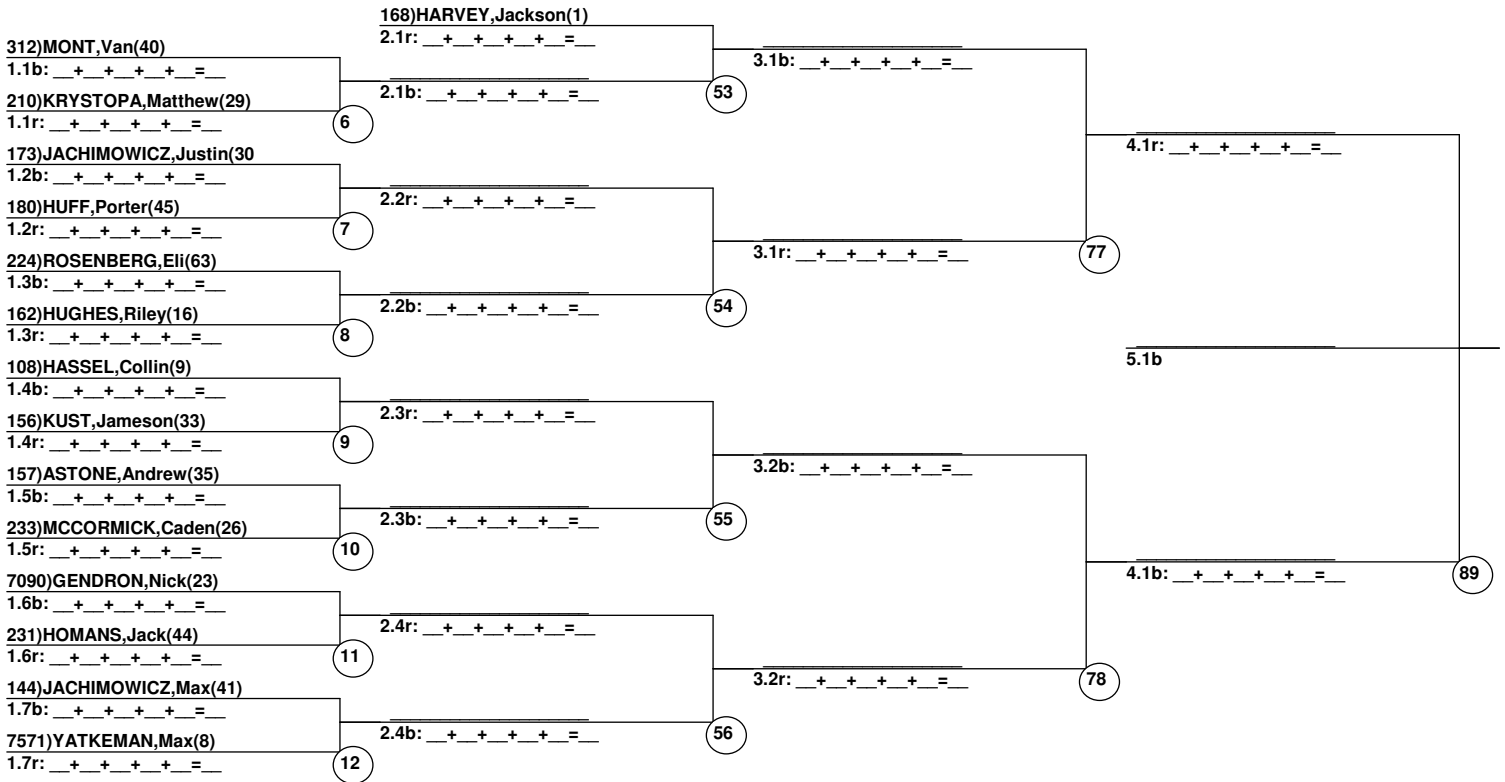

Duals1 Run 1 Entrants Date: Jan 9, 2022 (Sun)
Female/Male (By Duals1 Run-order) Time: 7:55 am
Steamboat Ski Resort Ski Town USA RMF Mog

Female Road to Semi-Finals (5.1B)

Female Road to Semi-Finals (5.1R)

Female Road to Semi-Finals (5.2B)

Female Road to Semi-Finals (5.2R)

Male Road to Semi-Finals (5.1B)

Male Road to Semi-Finals (5.1R)

Male Road to Semi-Finals (5.2B)

Male Road to Semi-Finals (5.2R)

Female Semi-Finals

Male Semi-Finals