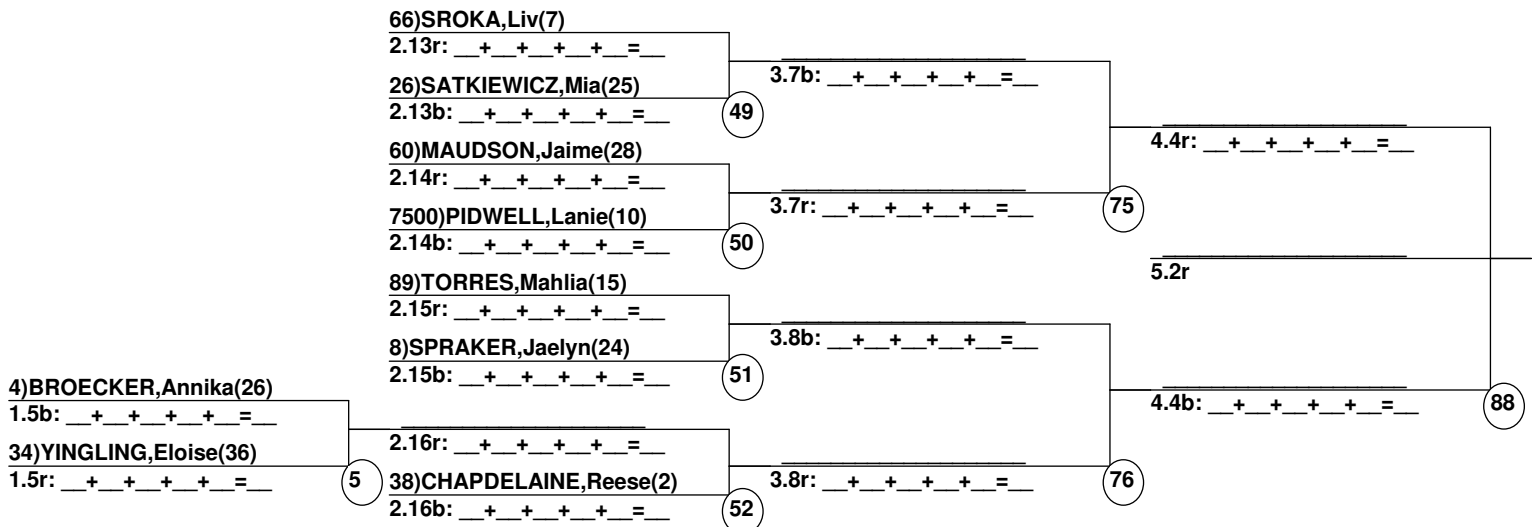

Duals1 Run 1 Entrants Date: Jan 9, 2022 (Sun)
Female/Male (By Duals1 Run-order) Time: 7:55 am
Steamboat Ski Resort Ski Town USA RMF Mog

Female Road to Semi-Finals (5.1B)

Female Road to Semi-Finals (5.1R)

Female Road to Semi-Finals (5.2B)

Female Road to Semi-Finals (5.2R)

Male Road to Semi-Finals (5.1B)

Male Road to Semi-Finals (5.1R)

Male Road to Semi-Finals (5.2B)

Male Road to Semi-Finals (5.2R)

Female Semi-Finals