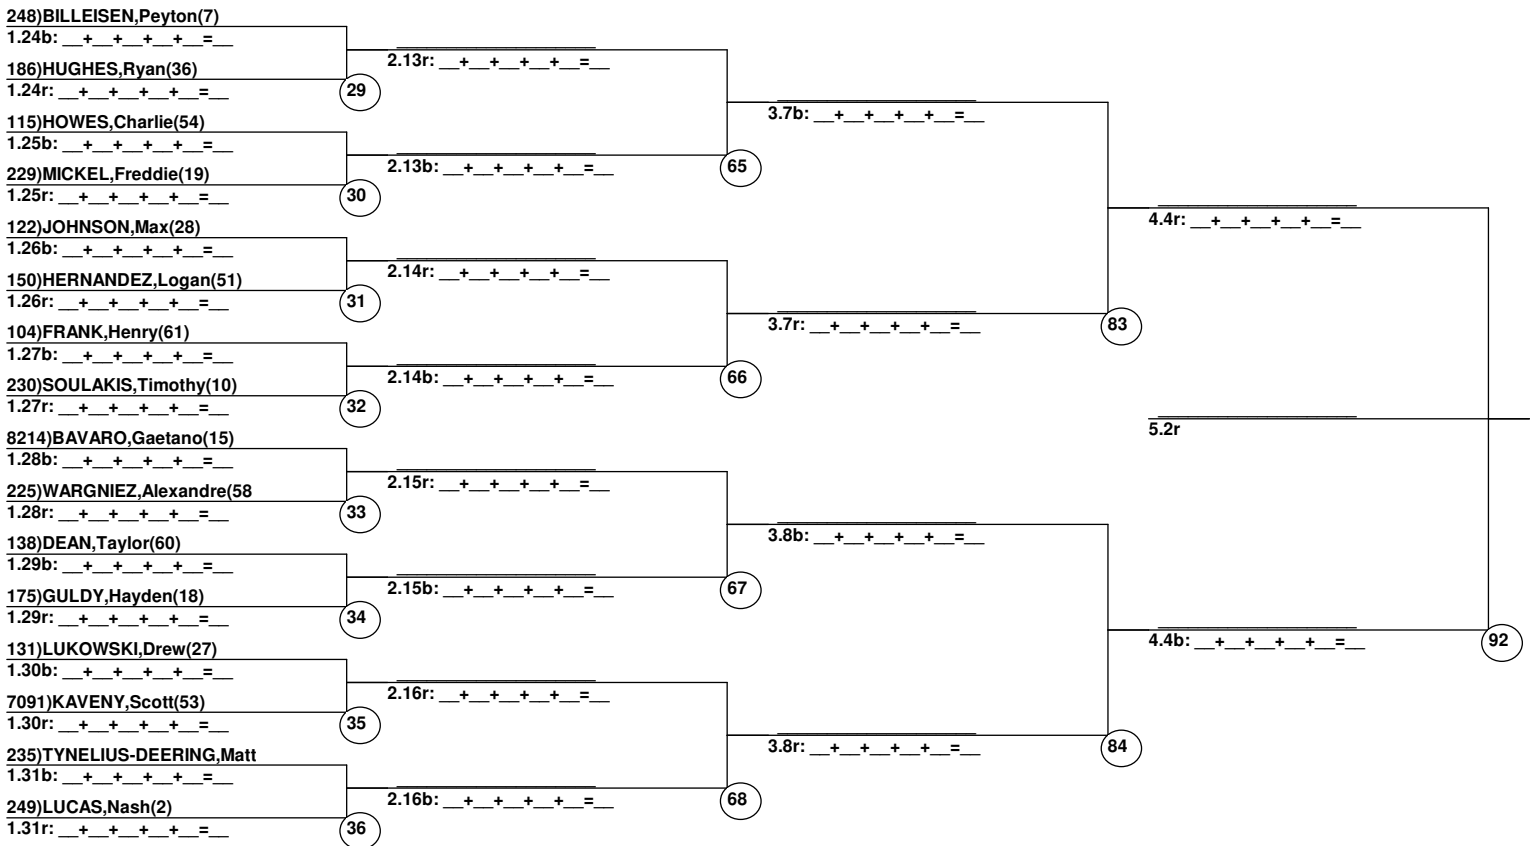

Duals1 Run 1 Entrants Date: Jan 9, 2022 (Sun)
Female/Male (By Duals1 Run-order) Time: 7:55 am
Steamboat Ski Resort Ski Town USA RMF Mog

Female Road to Semi-Finals (5.1B)

Female Road to Semi-Finals (5.1R)

Female Road to Semi-Finals (5.2B)

Female Road to Semi-Finals (5.2R)

Male Road to Semi-Finals (5.1B)

Male Road to Semi-Finals (5.1R)

Male Road to Semi-Finals (5.2B)

Male Road to Semi-Finals (5.2R)

Female Semi-Finals

Male Semi-Finals