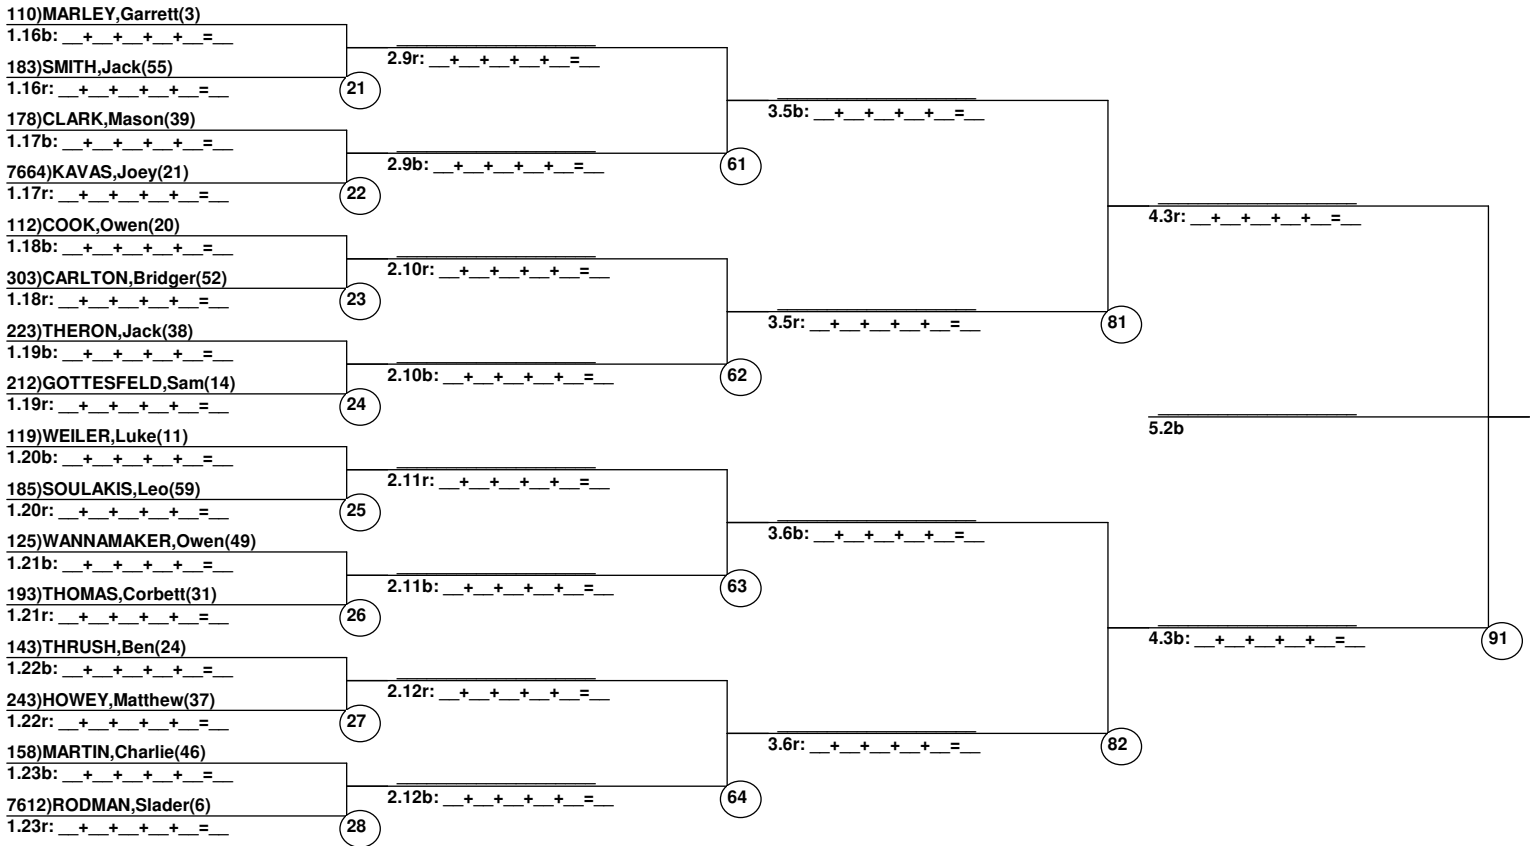

Duals1 Run 1 Entrants Date: Jan 9, 2022 (Sun)
Female/Male (By Duals1 Run-order) Time: 7:55 am
Steamboat Ski Resort Ski Town USA RMF Mog

Female Road to Semi-Finals (5.1B)

Female Road to Semi-Finals (5.1R)

Female Road to Semi-Finals (5.2B)

Female Road to Semi-Finals (5.2R)

Male Road to Semi-Finals (5.1B)

Male Road to Semi-Finals (5.1R)

Male Road to Semi-Finals (5.2B)

Male Road to Semi-Finals (5.2R)

Female Semi-Finals

Male Semi-Finals