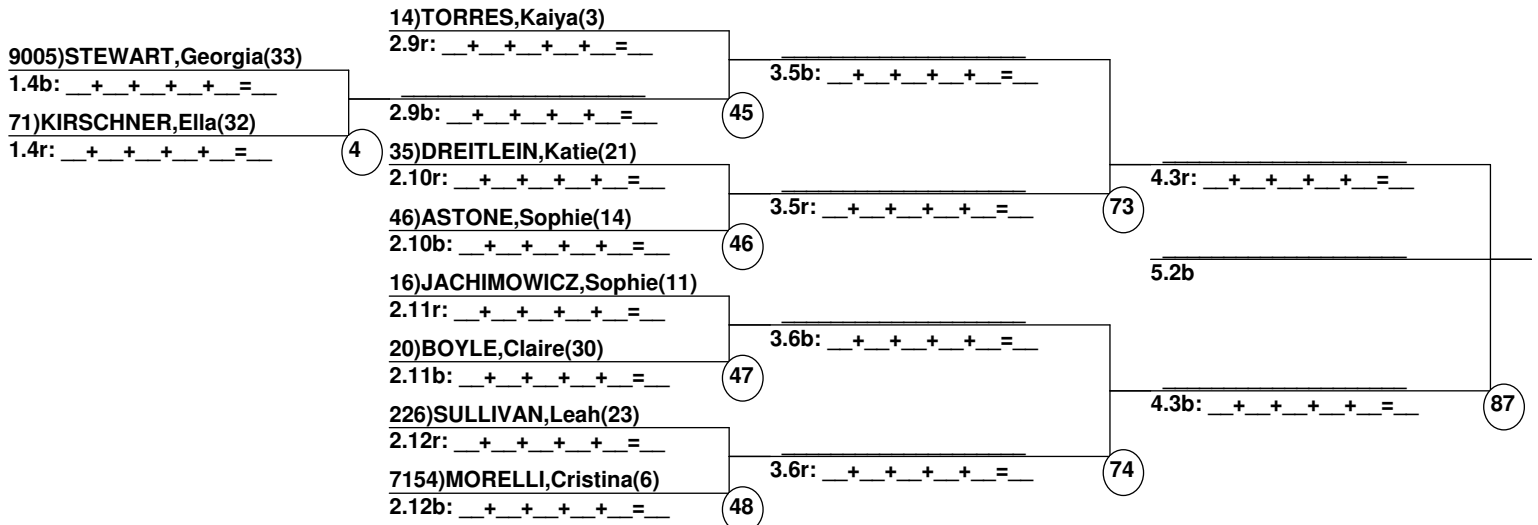

Duals1 Run 1 Entrants Date: Jan 9, 2022 (Sun)
Female/Male (By Duals1 Run-order) Time: 7:55 am
Steamboat Ski Resort Ski Town USA RMF Mog

Female Road to Semi-Finals (5.1B)

Female Road to Semi-Finals (5.1R)

Female Road to Semi-Finals (5.2B)

Female Road to Semi-Finals (5.2R)

Male Road to Semi-Finals (5.1B)

Male Road to Semi-Finals (5.1R)

Male Road to Semi-Finals (5.2B)

Male Road to Semi-Finals (5.2R)

Female Semi-Finals