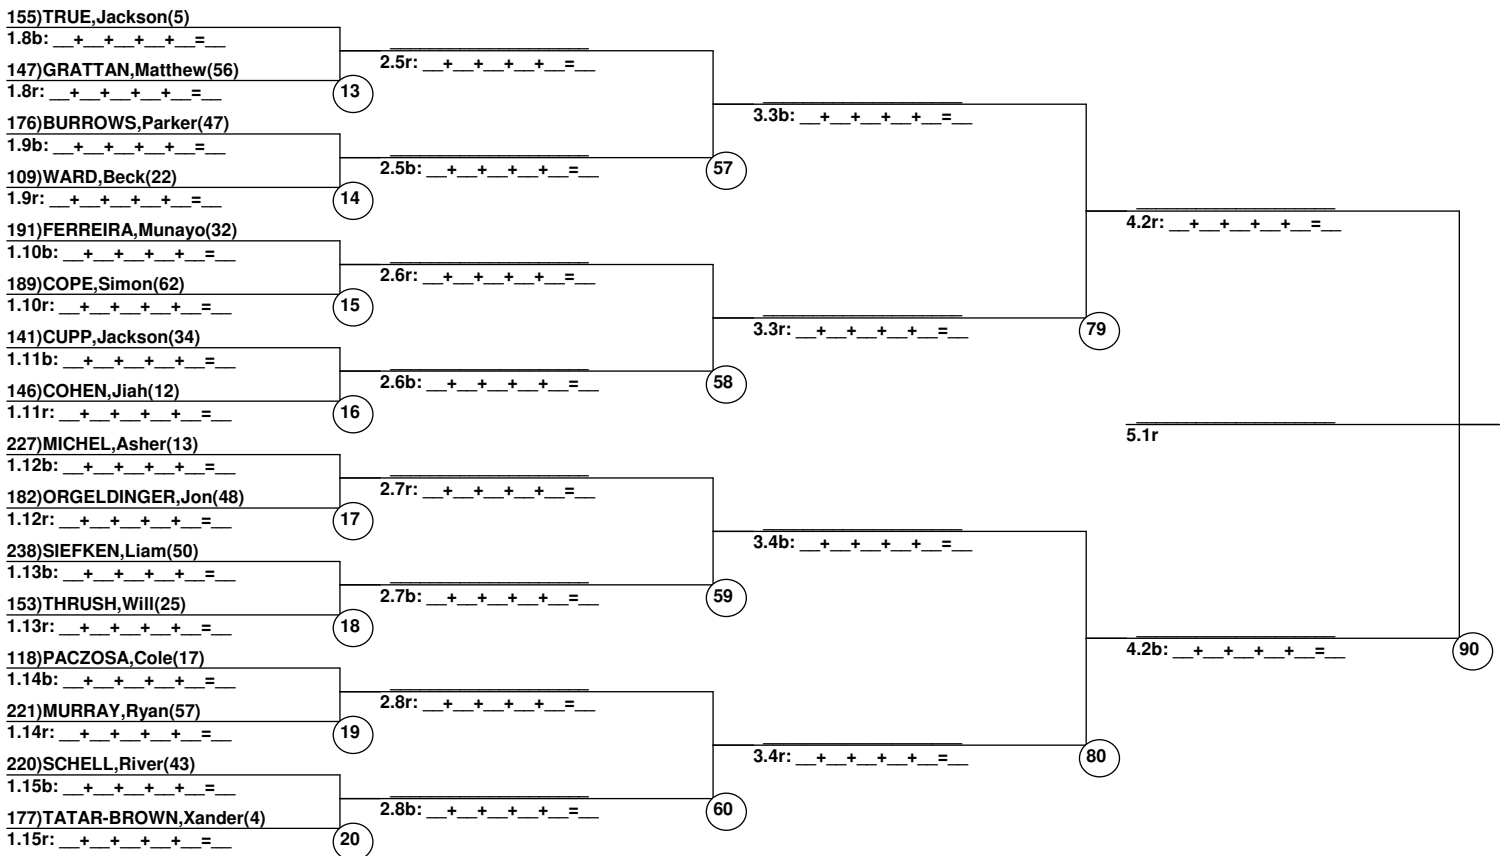

Duals1 Run 1 Entrants Date: Jan 9, 2022 (Sun)
Female/Male (By Duals1 Run-order) Time: 7:55 am
Steamboat Ski Resort Ski Town USA RMF Mog

Female Road to Semi-Finals (5.1B)

Female Road to Semi-Finals (5.1R)

Female Road to Semi-Finals (5.2B)

Female Road to Semi-Finals (5.2R)

Male Road to Semi-Finals (5.1B)

Male Road to Semi-Finals (5.1R)

Male Road to Semi-Finals (5.2B)

Male Road to Semi-Finals (5.2R)

Female Semi-Finals

Male Semi-Finals