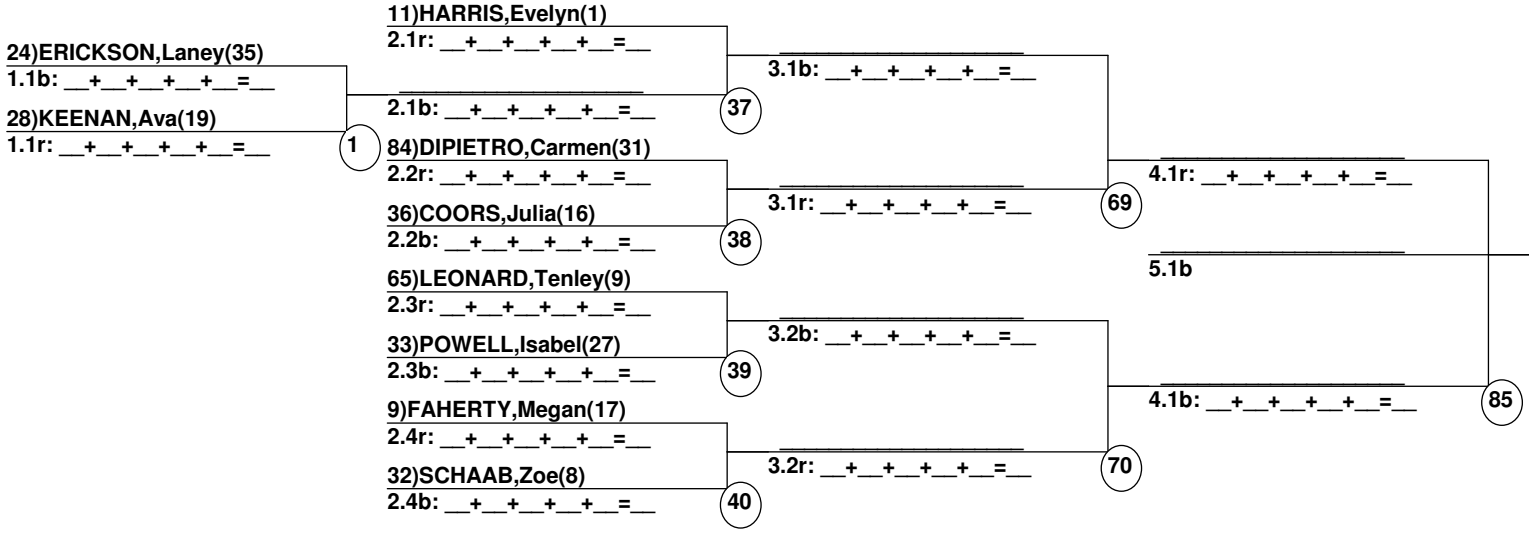

Duals1 Run 1 Entrants Date: Jan 9, 2022 (Sun)
Female/Male (By Duals1 Run-order) Time: 7:55 am
Steamboat Ski Resort Ski Town USA RMF Mog

Female Road to Semi-Finals (5.1B)

Female Road to Semi-Finals (5.1R)

Female Road to Semi-Finals (5.2B)

Female Road to Semi-Finals (5.2R)

Male Road to Semi-Finals (5.1B)

Male Road to Semi-Finals (5.1R)

Male Road to Semi-Finals (5.2B)

Male Road to Semi-Finals (5.2R)

Female Semi-Finals