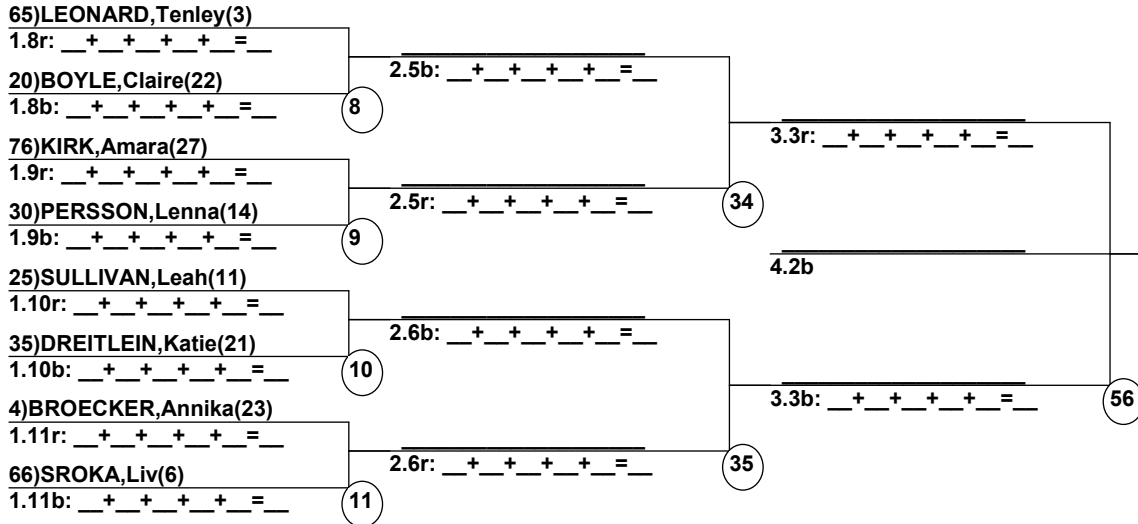

Duals1 Run 1 Entrants Date: Feb 20, 2022 (Sun)
Female/Male (By Duals1 Run-order) Time: 7:45 pm
Telluride Ski & Golf Telluride Mogul Chal

Female Road to Semi-Finals (5.1B)

Female Road to Semi-Finals (5.1R)

Female Road to Semi-Finals (5.2B)

Female Road to Semi-Finals (5.2R)

Male Road to Semi-Finals (5.1B)

Male Road to Semi-Finals (5.1R)

Male Road to Semi-Finals (5.2B)

Male Road to Semi-Finals (5.2R)

Female Semi-Finals