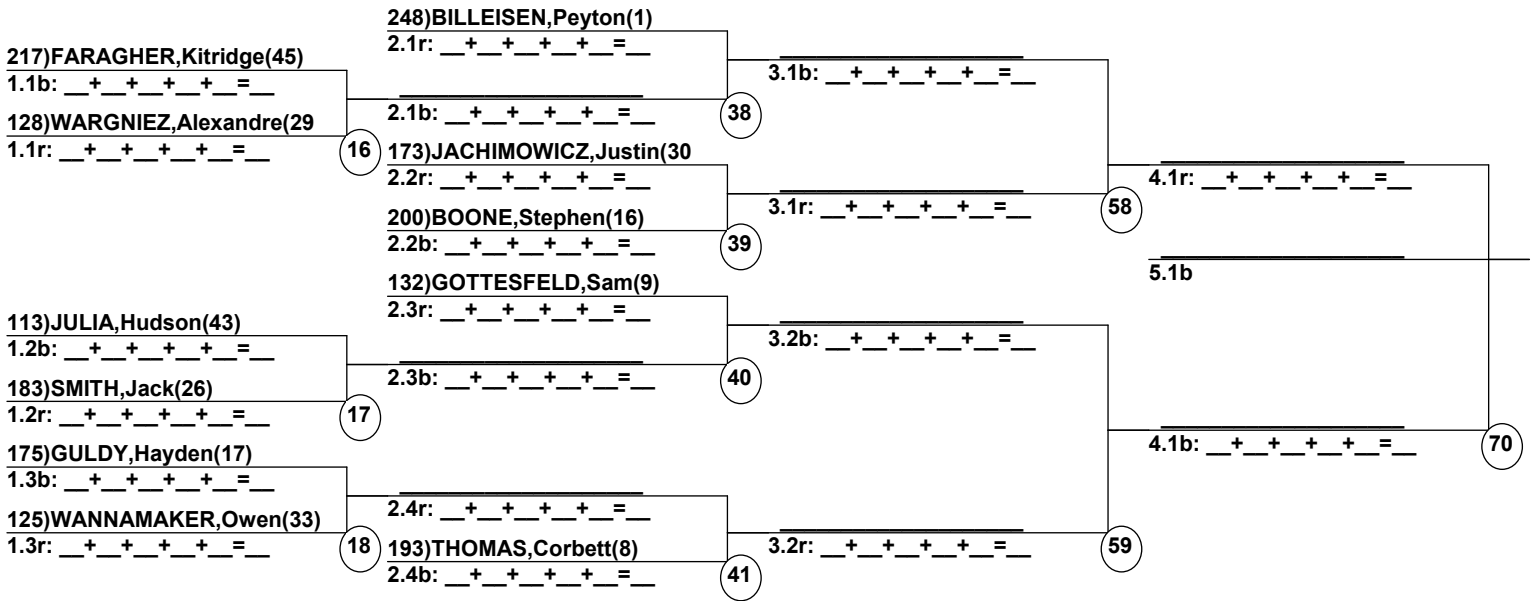

Duals1 Run 1 Entrants Date: Feb 20, 2022 (Sun)
Female/Male (By Duals1 Run-order) Time: 7:45 pm
Telluride Ski & Golf Telluride Mogul Chal

Female Road to Semi-Finals (5.1B)

Female Road to Semi-Finals (5.1R)

Female Road to Semi-Finals (5.2B)

Female Road to Semi-Finals (5.2R)

Male Road to Semi-Finals (5.1B)

Male Road to Semi-Finals (5.1R)

Male Road to Semi-Finals (5.2B)

Male Road to Semi-Finals (5.2R)

Female Semi-Finals