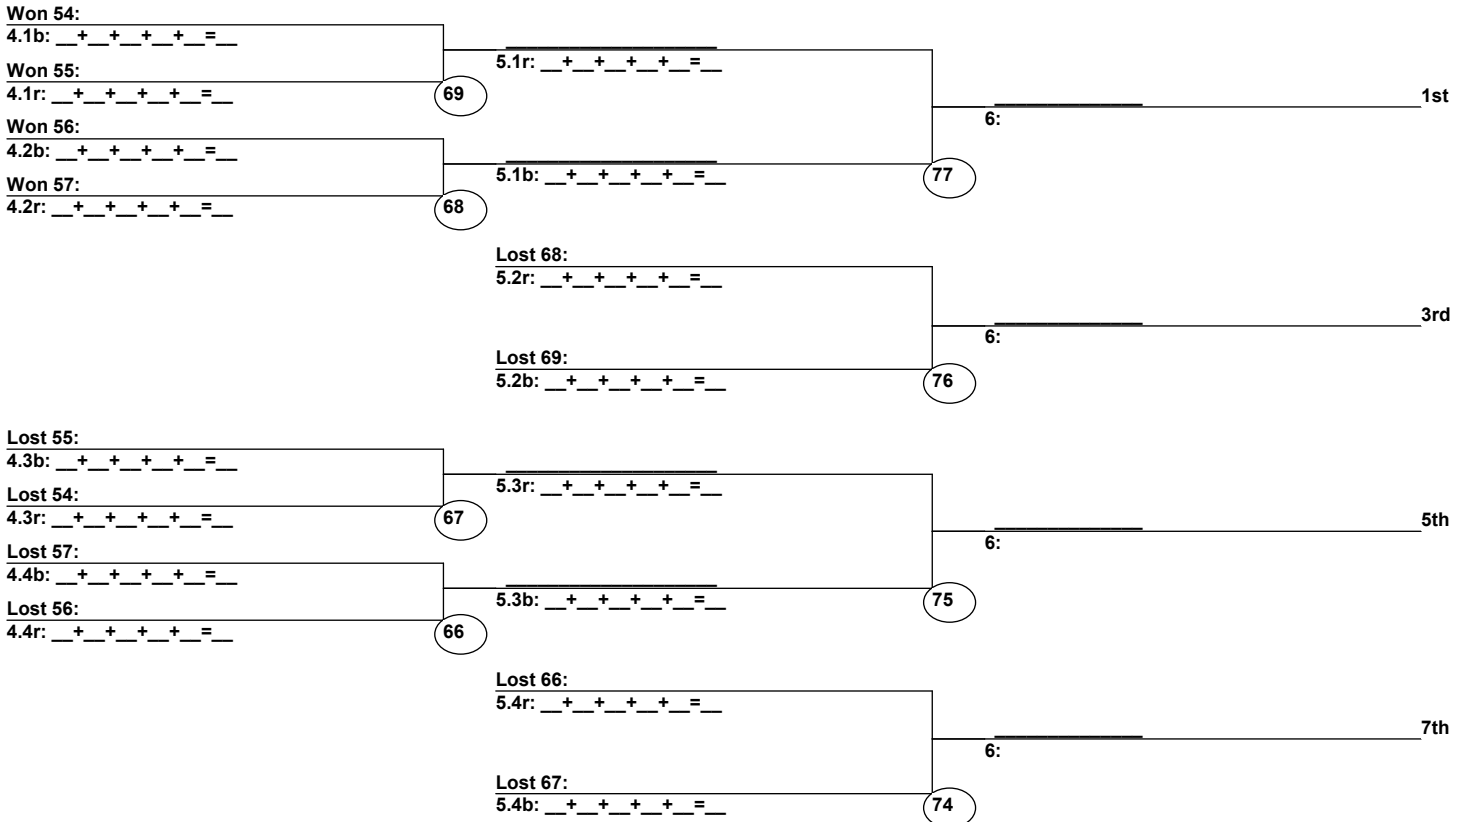

Duals1 Run 1 Entrants Date: Feb 20, 2022 (Sun)
Female/Male (By Duals1 Run-order) Time: 7:45 pm
Telluride Ski & Golf Telluride Mogul Chal

Female Road to Semi-Finals (5.1B)

Female Road to Semi-Finals (5.1R)

Female Road to Semi-Finals (5.2B)

Female Road to Semi-Finals (5.2R)

Male Road to Semi-Finals (5.1B)

Male Road to Semi-Finals (5.1R)

Male Road to Semi-Finals (5.2B)

Male Road to Semi-Finals (5.2R)

Female Semi-Finals

Male Semi-Finals