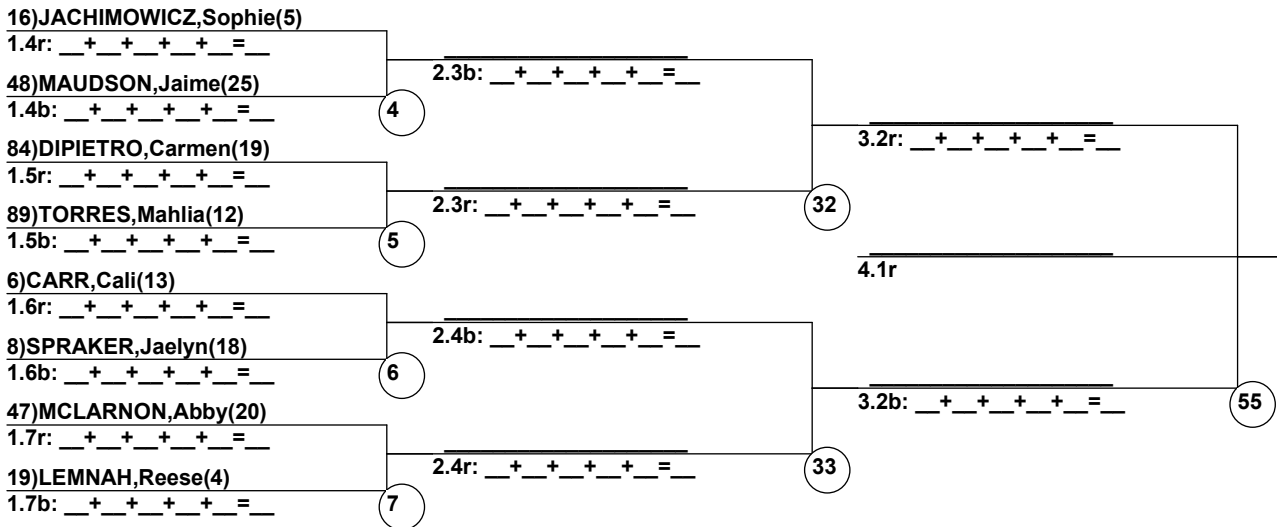

Telluride Mogul Challenge

Telluride Ski & Golf
Feb 21, 2022 (Mon) (U0742) (U0741)

Head Judge: MICHALOWSKI, Jason
Chief of Comp: NUNN, Randall
T.D.: JOHNSON, Thomas
Chief of Scoring: CUPP, Erica

Head Judge
Chief of Scoring
T.D.

Duals1 Run 1 Entrants Date: Feb 20, 2022 (Sun)
Female/Male (By Duals1 Run-order) Time: 7:45 pm
Telluride Ski & Golf Telluride Mogul Chal

Female Road to Semi-Finals (5.1B)

Female Road to Semi-Finals (5.1R)

Female Road to Semi-Finals (5.2B)

Female Road to Semi-Finals (5.2R)

Male Road to Semi-Finals (5.1B)

Male Road to Semi-Finals (5.1R)

Male Road to Semi-Finals (5.2B)

Male Road to Semi-Finals (5.2R)

Female Semi-Finals