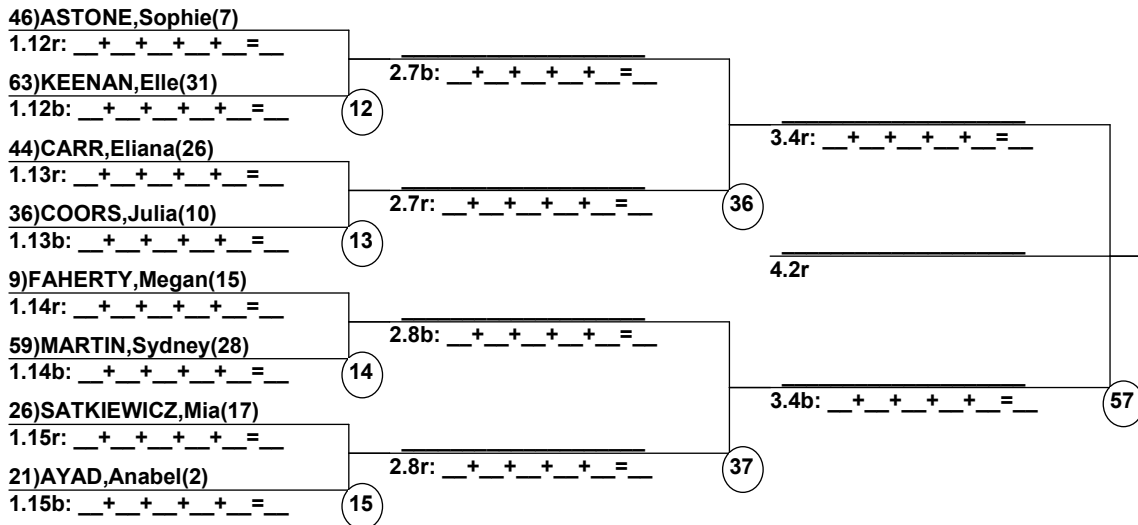

Duals1 Run 1 Entrants Date: Feb 20, 2022 (Sun)
Female/Male (By Duals1 Run-order) Time: 7:45 pm
Telluride Ski & Golf Telluride Mogul Chal

Female Road to Semi-Finals (5.1B)

Female Road to Semi-Finals (5.1R)

Female Road to Semi-Finals (5.2B)

Female Road to Semi-Finals (5.2R)

Male Road to Semi-Finals (5.1B)

Male Road to Semi-Finals (5.1R)

Male Road to Semi-Finals (5.2B)

Male Road to Semi-Finals (5.2R)

Female Semi-Finals