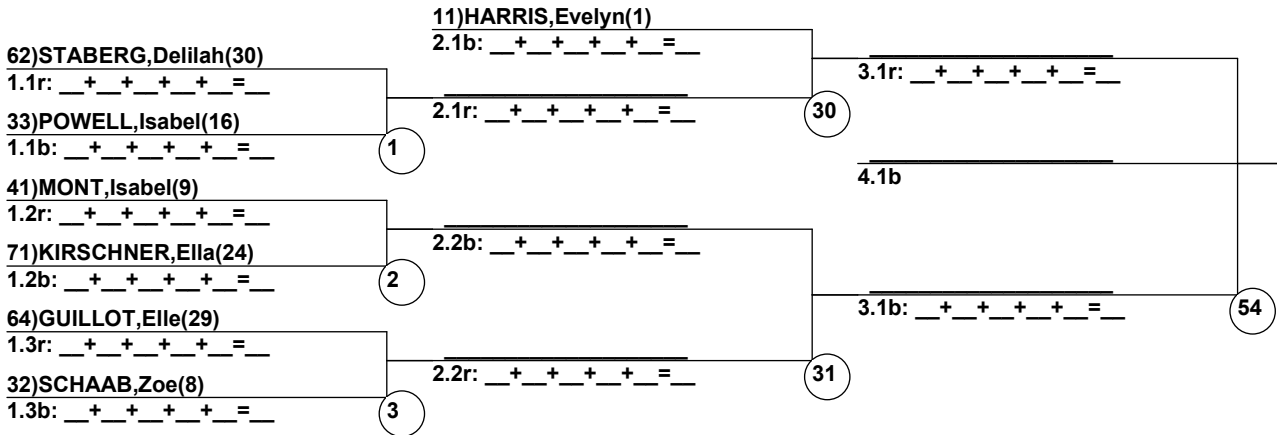

Telluride Mogul Challenge

Telluride Ski & Golf
Feb 21, 2022 (Mon) (U0742) (U0741)

Head Judge: MICHALOWSKI, Jason
Chief of Comp: NUNN, Randall
T.D.: JOHNSON, Thomas
Chief of Scoring: CUPP, Erica

Head Judge
Chief of Scoring
T.D.

Duals1 Run 1 Entrants Date: Feb 20, 2022 (Sun)
Female/Male (By Duals1 Run-order) Time: 7:45 pm
Telluride Ski & Golf Telluride Mogul Chal

Female Road to Semi-Finals (5.1B)

Female Road to Semi-Finals (5.1R)

Female Road to Semi-Finals (5.2B)

Female Road to Semi-Finals (5.2R)

Male Road to Semi-Finals (5.1B)

Male Road to Semi-Finals (5.1R)

Male Road to Semi-Finals (5.2B)

Male Road to Semi-Finals (5.2R)

Female Semi-Finals