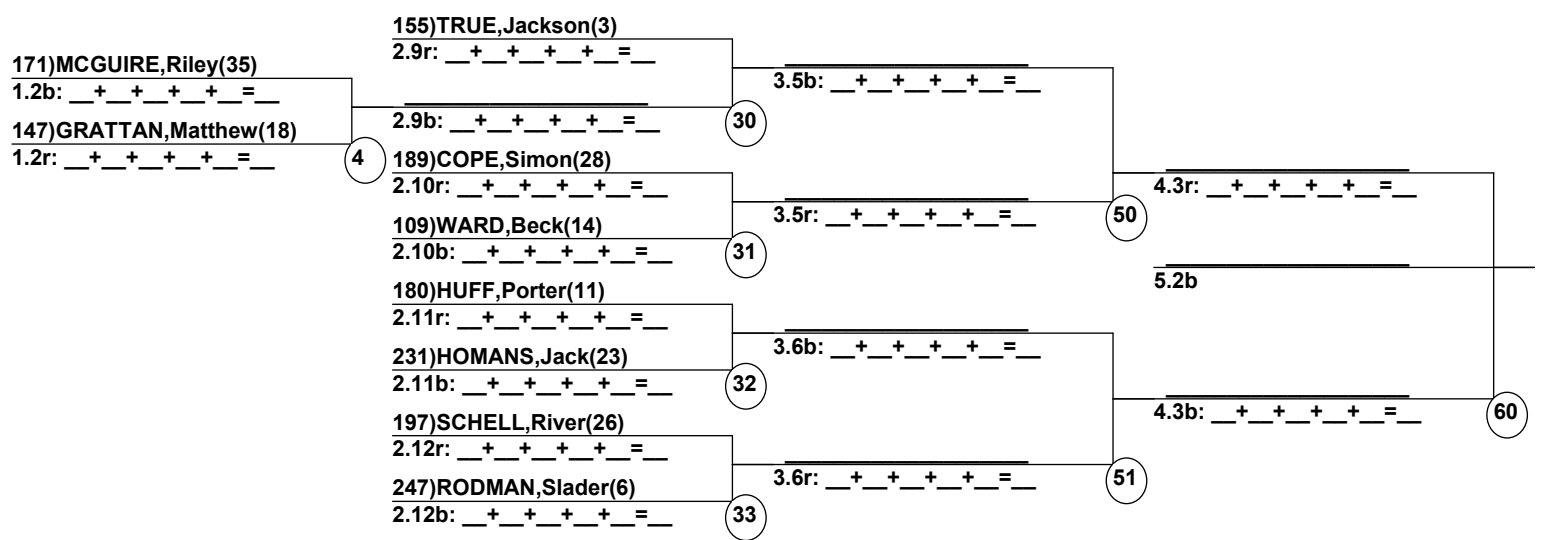

RMF Mogul Season Opener

Vail

Dec 19, 2022 (Mon) (U0905) (U0906)

Head Judge: ELLIS, Christopher
Chief of Comp: LUCAS, James
T.D.: MATTHEWS, Craig
Chief of Scoring: CUPP, Erica

Course: The Dark Side

Head Judge
Chief of Scoring
T.D.

Duals1 Run 1 Entrants Date: Dec 18, 2022 (Sun)
Female/Male (By Duals1 Run-order) Time: 8:30 pm
Vail RMF Mogul Season Ope

Female Road to Semi-Finals (5.1B)

Female Road to Semi-Finals (5.1R)

Female Road to Semi-Finals (5.2B)

Female Road to Semi-Finals (5.2R)

Male Road to Semi-Finals (5.1B)

Male Road to Semi-Finals (5.1R)

Male Road to Semi-Finals (5.2B)

Male Road to Semi-Finals (5.2R)

Female Semi-Finals

Male Semi-Finals