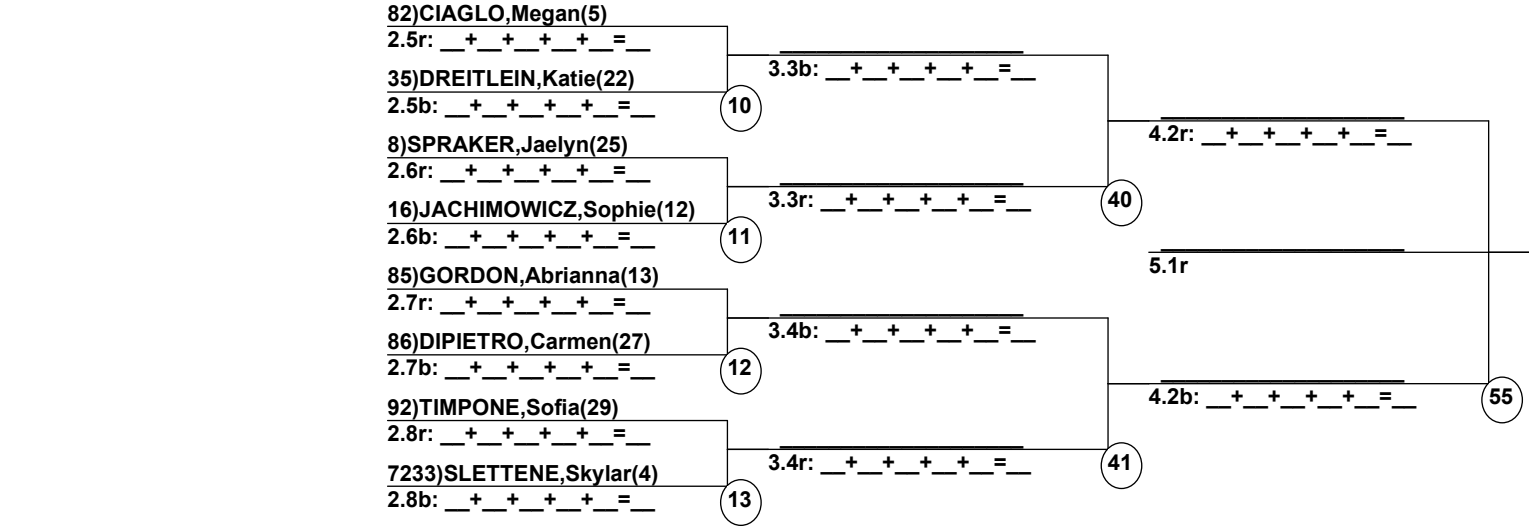

RMF Mogul Season Opener

Vail

Dec 19, 2022 (Mon) (U0905) (U0906)

Head Judge: ELLIS, Christopher
Chief of Comp: LUCAS, James
T.D.: MATTHEWS, Craig
Chief of Scoring: CUPP, Erica

Course: The Dark Side

Head Judge
Chief of Scoring
T.D.

Duals1 Run 1 Entrants Date: Dec 18, 2022 (Sun)
Female/Male (By Duals1 Run-order) Time: 8:30 pm
Vail RMF Mogul Season Ope

Female Road to Semi-Finals (5.1B)

Female Road to Semi-Finals (5.1R)

Female Road to Semi-Finals (5.2B)

Female Road to Semi-Finals (5.2R)

Male Road to Semi-Finals (5.1B)

Male Road to Semi-Finals (5.1R)

Male Road to Semi-Finals (5.2B)

Male Road to Semi-Finals (5.2R)

Female Semi-Finals

Male Semi-Finals