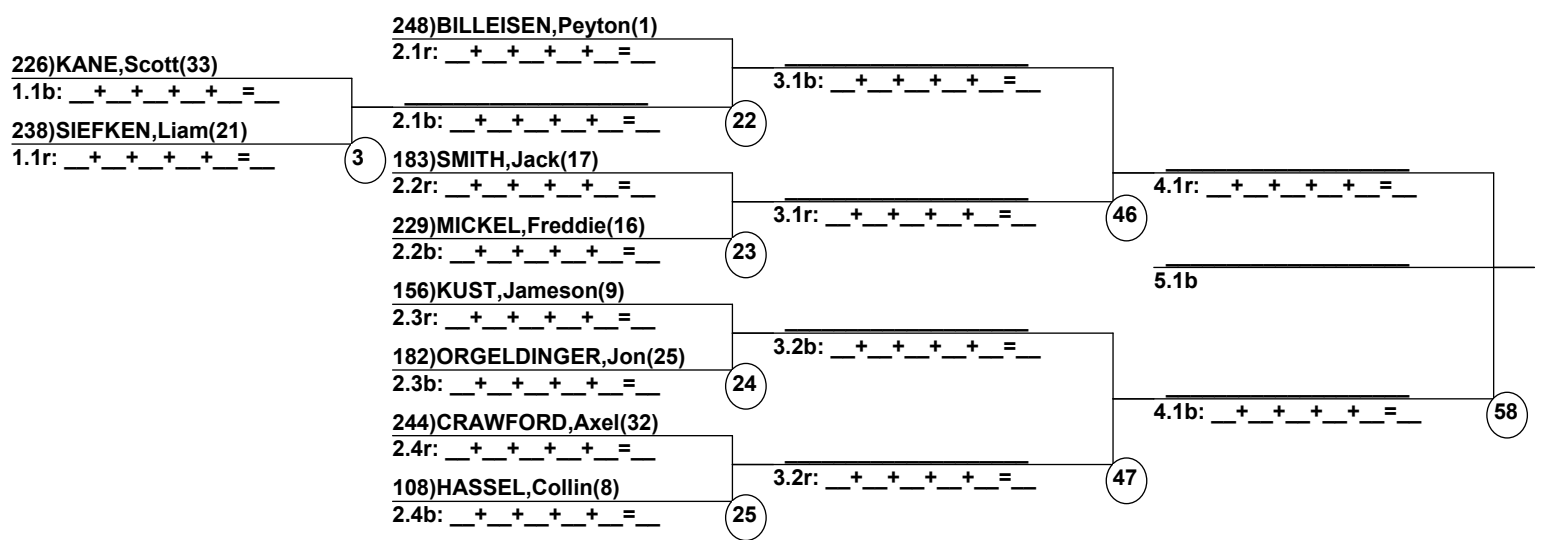

Duals1 Run 1 Entrants Date: Dec 18, 2022 (Sun)
Female/Male (By Duals1 Run-order) Time: 8:30 pm
Vail RMF Mogul Season Ope

Female Road to Semi-Finals (5.1B)

Female Road to Semi-Finals (5.1R)

Female Road to Semi-Finals (5.2B)

Female Road to Semi-Finals (5.2R)

Male Road to Semi-Finals (5.1B)

Male Road to Semi-Finals (5.1R)

Male Road to Semi-Finals (5.2B)

Male Road to Semi-Finals (5.2R)

Female Semi-Finals

Male Semi-Finals