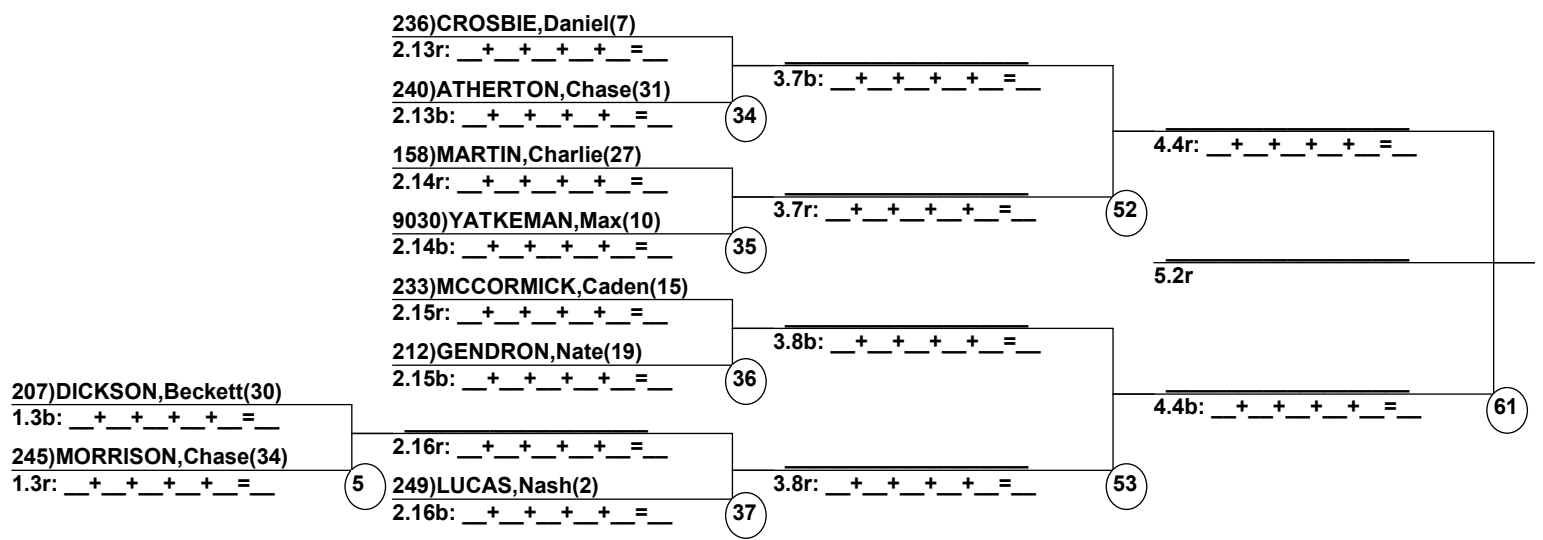

Duals1 Run 1 Entrants Date: Dec 18, 2022 (Sun)
Female/Male (By Duals1 Run-order) Time: 8:30 pm
Vail RMF Mogul Season Ope

Female Road to Semi-Finals (5.1B)

Female Road to Semi-Finals (5.1R)

Female Road to Semi-Finals (5.2B)

Female Road to Semi-Finals (5.2R)

Male Road to Semi-Finals (5.1B)

Male Road to Semi-Finals (5.1R)

Male Road to Semi-Finals (5.2B)

Male Road to Semi-Finals (5.2R)

Female Semi-Finals

Male Semi-Finals