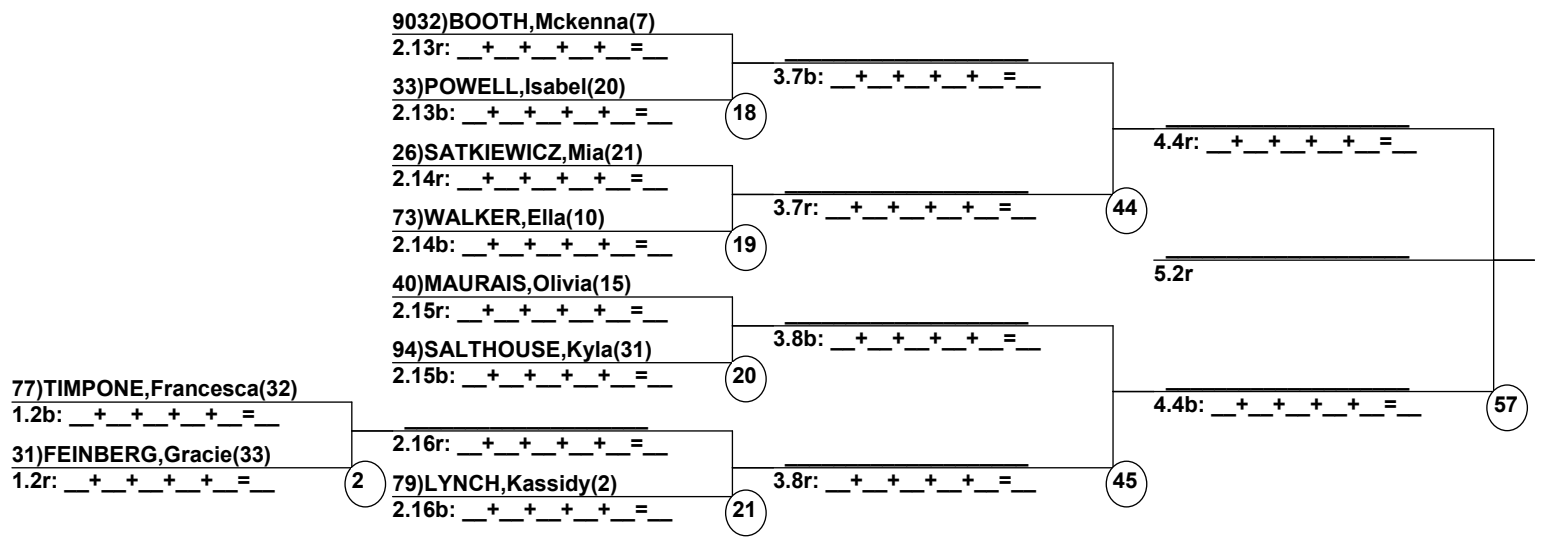

Duals1 Run 1 Entrants Date: Dec 18, 2022 (Sun)
Female/Male (By Duals1 Run-order) Time: 8:30 pm
Vail RMF Mogul Season Ope

Female Road to Semi-Finals (5.1B)

Female Road to Semi-Finals (5.1R)

Female Road to Semi-Finals (5.2B)

Female Road to Semi-Finals (5.2R)

Male Road to Semi-Finals (5.1B)

Male Road to Semi-Finals (5.1R)

Male Road to Semi-Finals (5.2B)

Male Road to Semi-Finals (5.2R)

Female Semi-Finals

Male Semi-Finals