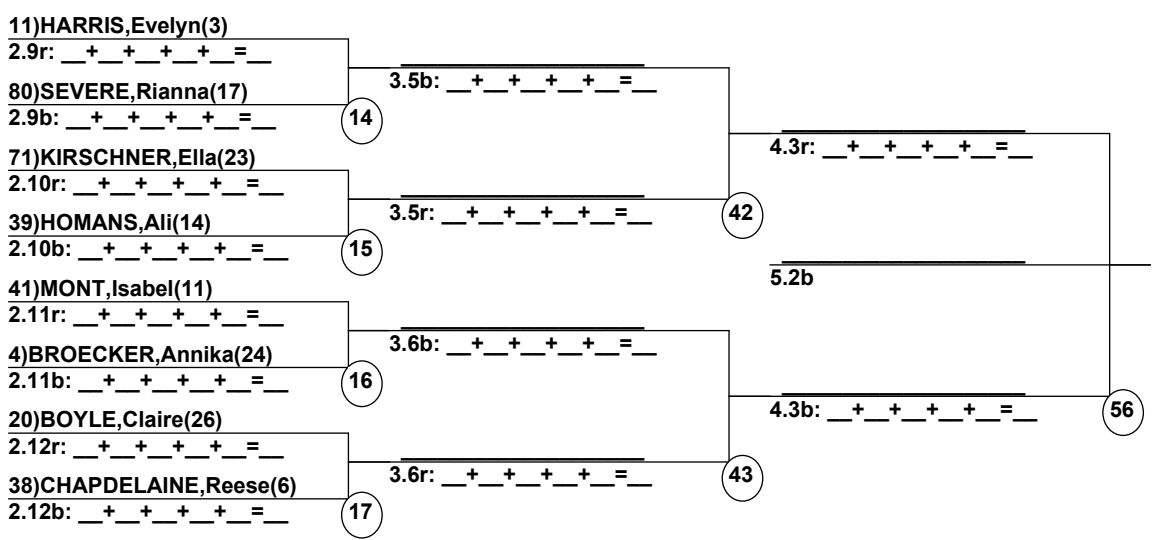

RMF Mogul Season Opener

Vail

Dec 19, 2022 (Mon) (U0905) (U0906)

Head Judge: ELLIS, Christopher
Chief of Comp: LUCAS, James
T.D.: MATTHEWS, Craig
Chief of Scoring: CUPP, Erica

Course: The Dark Side

Head Judge
Chief of Scoring
T.D.

Duals1 Run 1 Entrants Date: Dec 18, 2022 (Sun)
Female/Male (By Duals1 Run-order) Time: 8:30 pm
Vail RMF Mogul Season Ope

Female Road to Semi-Finals (5.1B)

Female Road to Semi-Finals (5.1R)

Female Road to Semi-Finals (5.2B)

Female Road to Semi-Finals (5.2R)

Male Road to Semi-Finals (5.1B)

Male Road to Semi-Finals (5.1R)

Male Road to Semi-Finals (5.2B)

Male Road to Semi-Finals (5.2R)

Female Semi-Finals

Male Semi-Finals