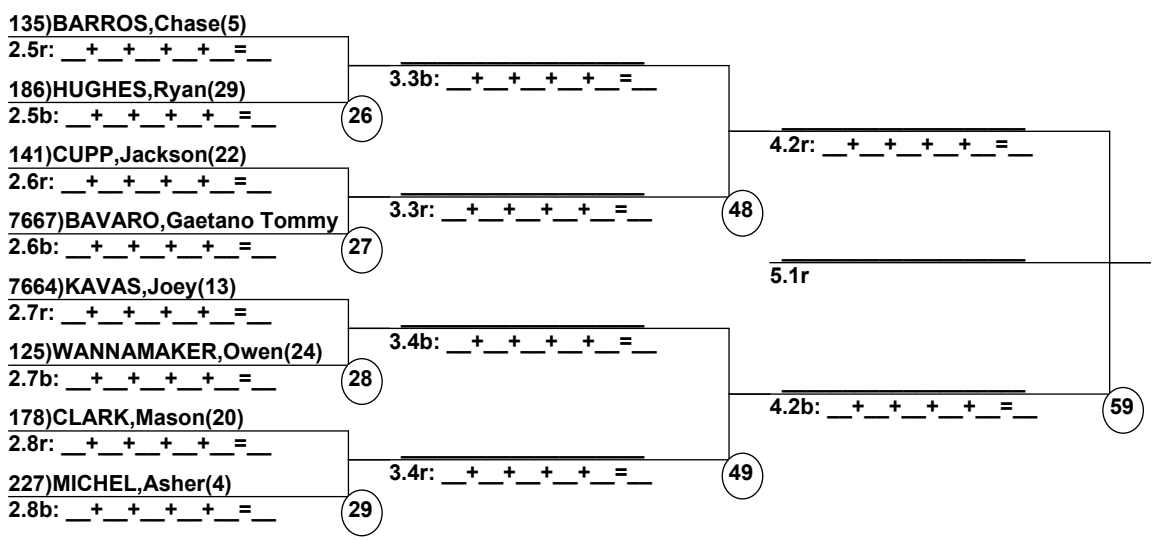

RMF Mogul Season Opener

Vail

Dec 19, 2022 (Mon) (U0905) (U0906)

Head Judge: ELLIS, Christopher
Chief of Comp: LUCAS, James
T.D.: MATTHEWS, Craig
Chief of Scoring: CUPP, Erica

Course: The Dark Side

Head Judge
Chief of Scoring
T.D.

Duals1 Run 1 Entrants Date: Dec 18, 2022 (Sun)
Female/Male (By Duals1 Run-order) Time: 8:30 pm
Vail RMF Mogul Season Ope

Female Road to Semi-Finals (5.1B)

Female Road to Semi-Finals (5.1R)

Female Road to Semi-Finals (5.2B)

Female Road to Semi-Finals (5.2R)

Male Road to Semi-Finals (5.1B)

Male Road to Semi-Finals (5.1R)

Male Road to Semi-Finals (5.2B)

Male Road to Semi-Finals (5.2R)

Female Semi-Finals

Male Semi-Finals