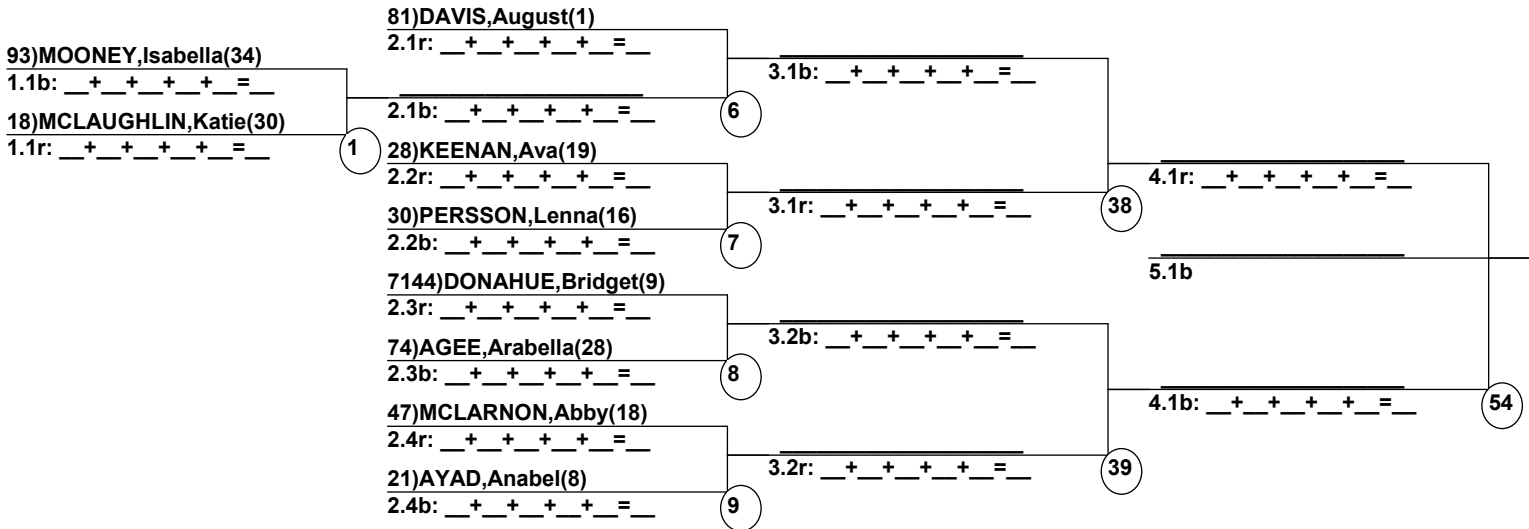

RMF Mogul Season Opener

Vail

Dec 19, 2022 (Mon) (U0905) (U0906)

Head Judge: ELLIS, Christopher
Chief of Comp: LUCAS, James
T.D.: MATTHEWS, Craig
Chief of Scoring: CUPP, Erica

Course: The Dark Side

Head Judge
Chief of Scoring
T.D.

Duals1 Run 1 Entrants Date: Dec 18, 2022 (Sun)
Female/Male (By Duals1 Run-order) Time: 8:30 pm
Vail RMF Mogul Season Ope

Female Road to Semi-Finals (5.1B)

Female Road to Semi-Finals (5.1R)

Female Road to Semi-Finals (5.2B)

Female Road to Semi-Finals (5.2R)

Male Road to Semi-Finals (5.1B)

Male Road to Semi-Finals (5.1R)

Male Road to Semi-Finals (5.2B)

Male Road to Semi-Finals (5.2R)

Female Semi-Finals

Male Semi-Finals