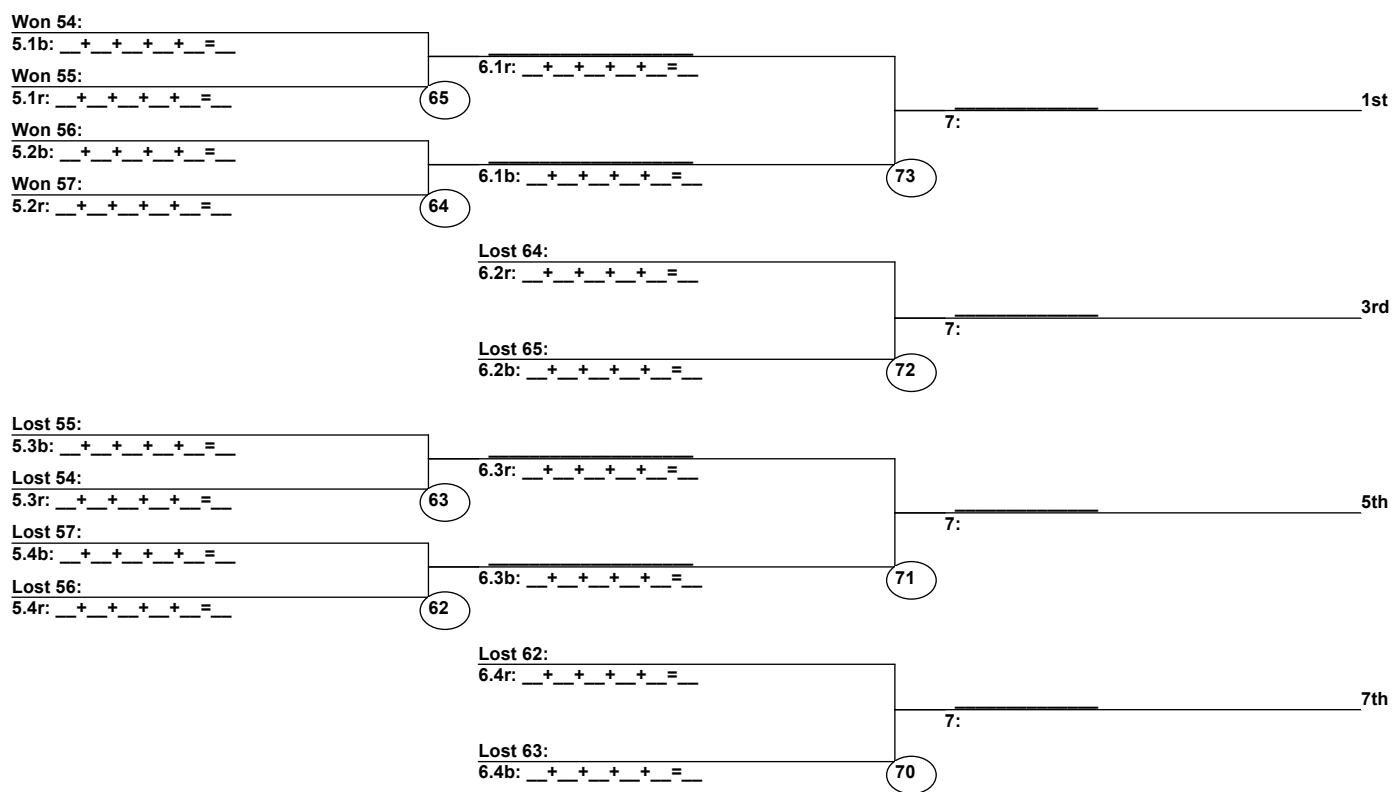

Duals1 Run 1 Entrants Date: Dec 18, 2022 (Sun)
Female/Male (By Duals1 Run-order) Time: 8:30 pm
Vail RMF Mogul Season Ope

Female Road to Semi-Finals (5.1B)

Female Road to Semi-Finals (5.1R)

Female Road to Semi-Finals (5.2B)

Female Road to Semi-Finals (5.2R)

Male Road to Semi-Finals (5.1B)

Male Road to Semi-Finals (5.1R)

Male Road to Semi-Finals (5.2B)

Male Road to Semi-Finals (5.2R)

Female Semi-Finals

Male Semi-Finals