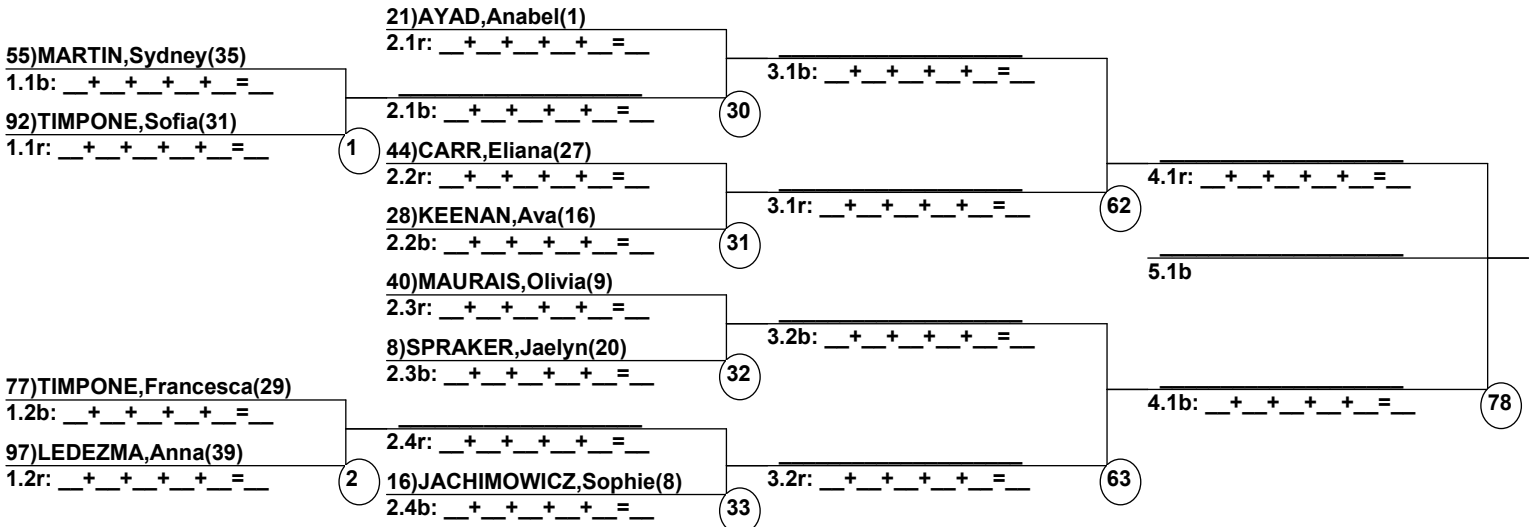

Course: Ambush

Head Judge

Chief of Scoring

T.D.

Duals1 Run 1 Entrants Date: Feb 18, 2023 (Sat)
Female/Male (By Duals1 Run-order) Time: 9:09 pm
Winter Park Resort Mogul Divisional Cha

Female Road to Semi-Finals (5.1B)

Female Road to Semi-Finals (5.1R)

Female Road to Semi-Finals (5.2B)

Female Road to Semi-Finals (5.2R)

Male Road to Semi-Finals (5.1B)

Male Road to Semi-Finals (5.1R)

Male Road to Semi-Finals (5.2B)

Male Road to Semi-Finals (5.2R)

Female Semi-Finals

Male Semi-Finals