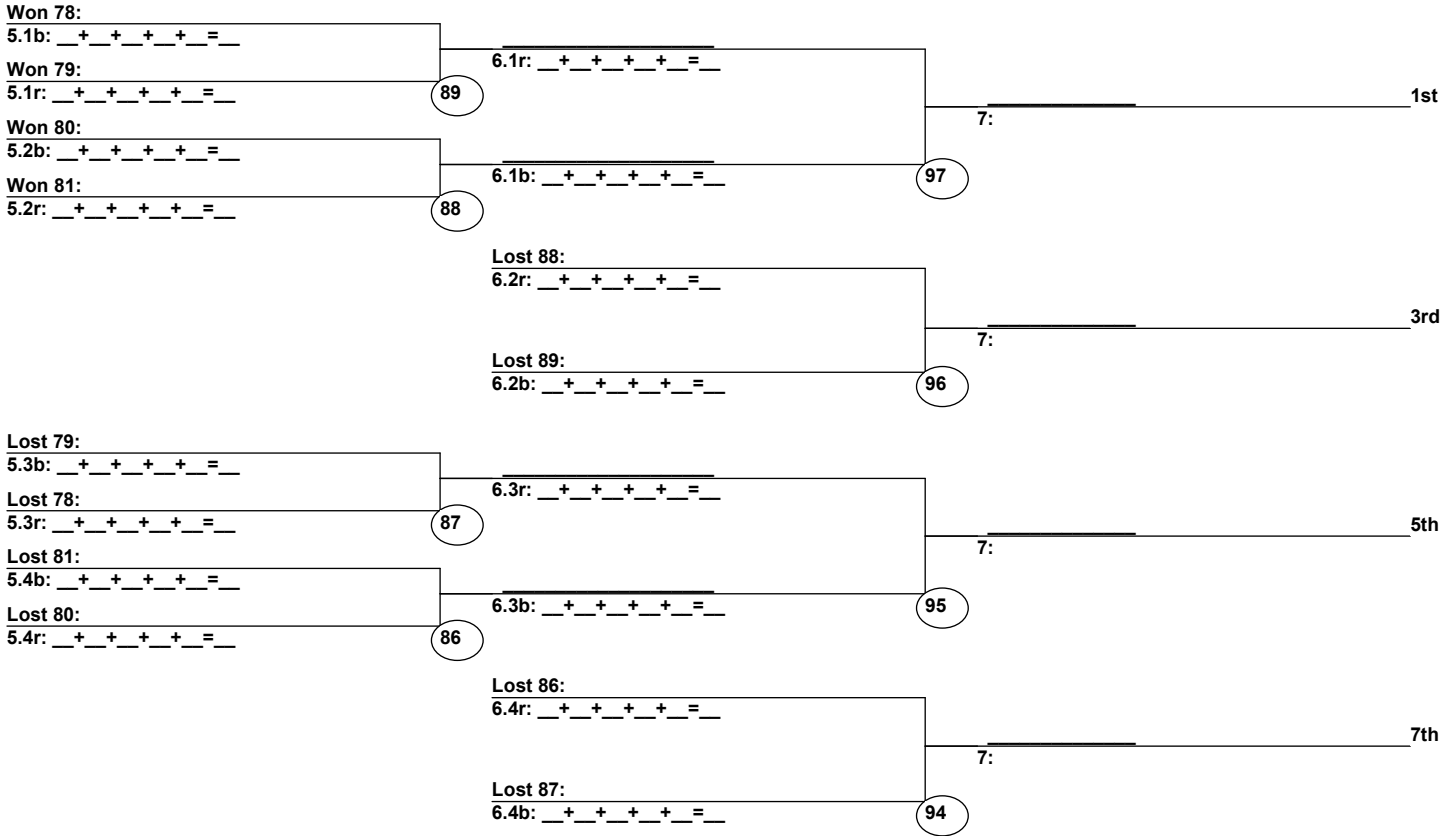

Course: Ambush

Head Judge

Chief of Scoring

T.D.

Duals1 Run 1 Entrants Date: Feb 18, 2023 (Sat)
Female/Male (By Duals1 Run-order) Time: 9:09 pm
Winter Park Resort Mogul Divisional Cha

Female Road to Semi-Finals (5.1B)

Female Road to Semi-Finals (5.1R)

Female Road to Semi-Finals (5.2B)

Female Road to Semi-Finals (5.2R)

Male Road to Semi-Finals (5.1B)

Male Road to Semi-Finals (5.1R)

Male Road to Semi-Finals (5.2B)

Male Road to Semi-Finals (5.2R)

Female Semi-Finals

Male Semi-Finals