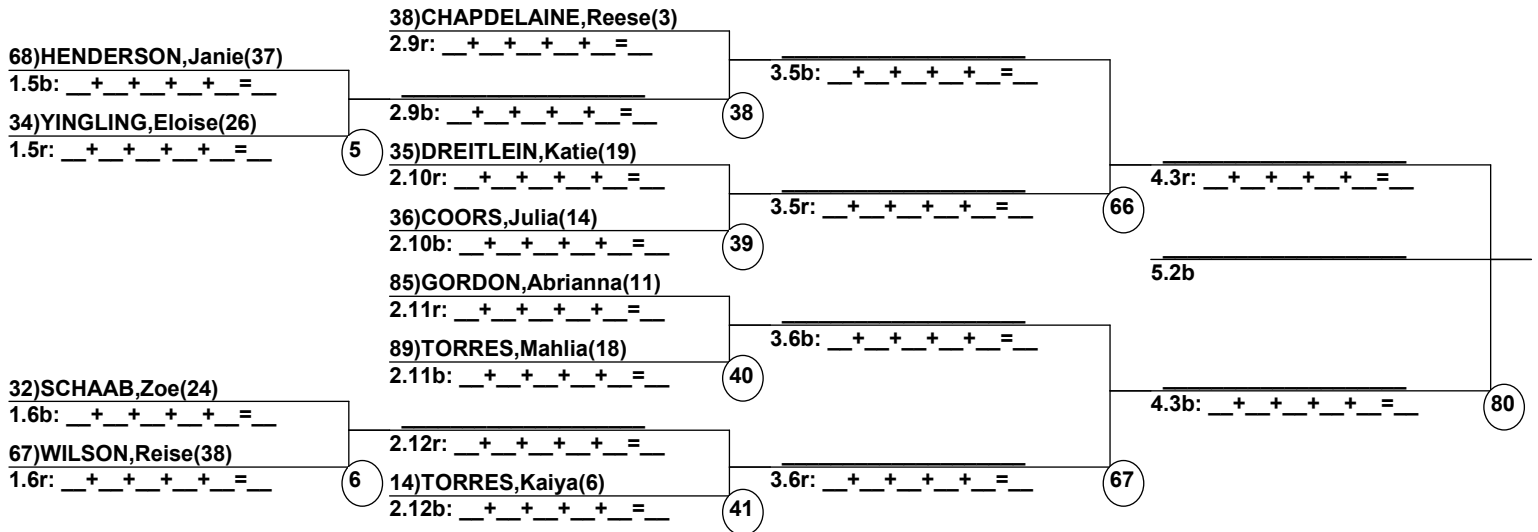

Course: Ambush

Head Judge

Chief of Scoring

T.D.

Duals1 Run 1 Entrants Date: Feb 18, 2023 (Sat)
Female/Male (By Duals1 Run-order) Time: 9:09 pm
Winter Park Resort Mogul Divisional Cha

Female Road to Semi-Finals (5.1B)

Female Road to Semi-Finals (5.1R)

Female Road to Semi-Finals (5.2B)

Female Road to Semi-Finals (5.2R)

Male Road to Semi-Finals (5.1B)

Male Road to Semi-Finals (5.1R)

Male Road to Semi-Finals (5.2B)

Male Road to Semi-Finals (5.2R)