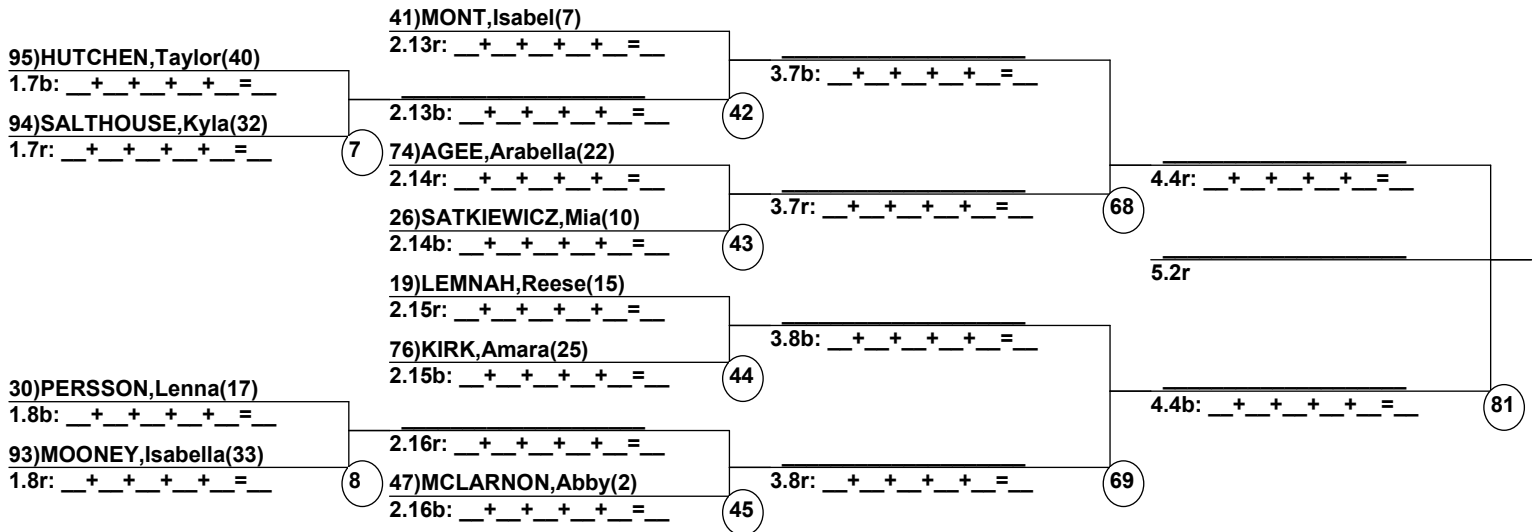

Course: Ambush

Head Judge

Chief of Scoring

T.D.

Duals1 Run 1 Entrants Date: Feb 18, 2023 (Sat)
Female/Male (By Duals1 Run-order) Time: 9:09 pm
Winter Park Resort Mogul Divisional Cha

Female Road to Semi-Finals (5.1B)

Female Road to Semi-Finals (5.1R)

Female Road to Semi-Finals (5.2B)

Female Road to Semi-Finals (5.2R)

Male Road to Semi-Finals (5.1B)

Male Road to Semi-Finals (5.1R)

Male Road to Semi-Finals (5.2B)

Male Road to Semi-Finals (5.2R)

Female Semi-Finals

Male Semi-Finals