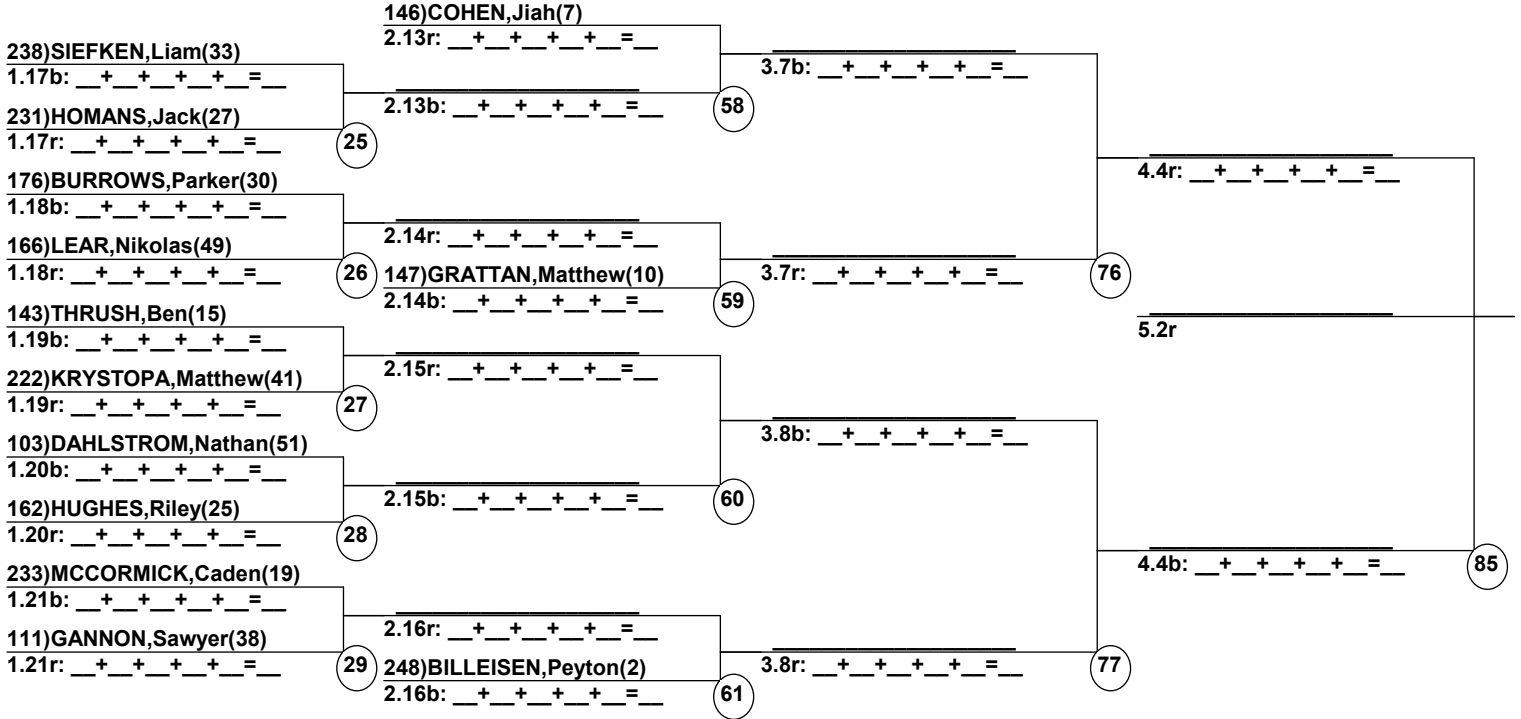

Course: Ambush

Head Judge

Chief of Scoring

T.D.

Duals1 Run 1 Entrants Date: Feb 18, 2023 (Sat)
Female/Male (By Duals1 Run-order) Time: 9:09 pm
Winter Park Resort Mogul Divisional Cha

Female Road to Semi-Finals (5.1B)

Female Road to Semi-Finals (5.1R)

Female Road to Semi-Finals (5.2B)

Female Road to Semi-Finals (5.2R)

Male Road to Semi-Finals (5.1B)

Male Road to Semi-Finals (5.1R)

Male Road to Semi-Finals (5.2B)

Male Road to Semi-Finals (5.2R)

Female Semi-Finals

Male Semi-Finals