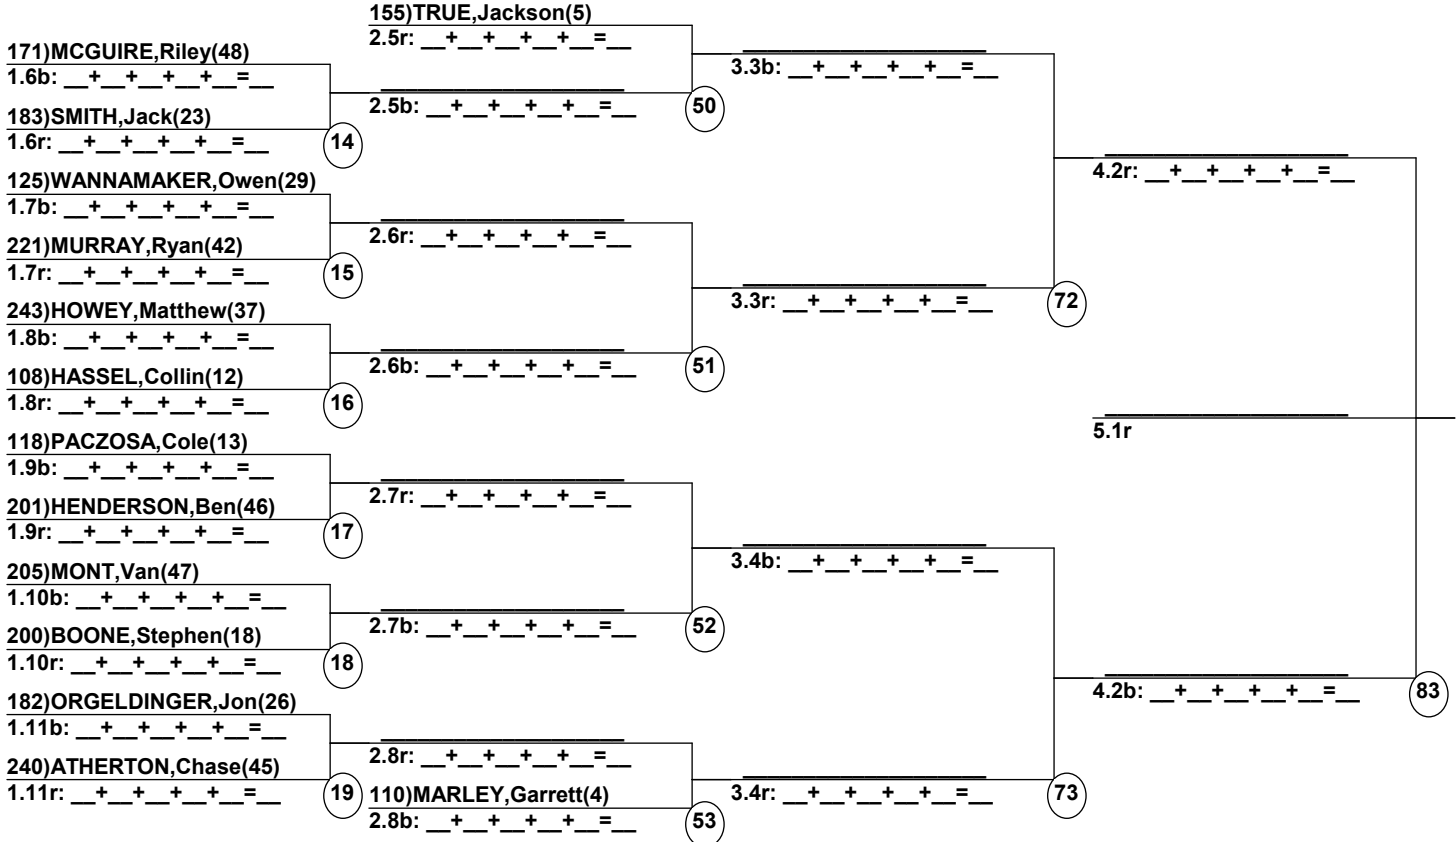

Course: Ambush

Head Judge

Chief of Scoring

T.D.

Duals1 Run 1 Entrants Date: Feb 18, 2023 (Sat)
Female/Male (By Duals1 Run-order) Time: 9:09 pm
Winter Park Resort Mogul Divisional Cha

Female Road to Semi-Finals (5.1B)

Female Road to Semi-Finals (5.1R)

Female Road to Semi-Finals (5.2B)

Female Road to Semi-Finals (5.2R)

Male Road to Semi-Finals (5.1B)

Male Road to Semi-Finals (5.1R)

Male Road to Semi-Finals (5.2B)

Male Road to Semi-Finals (5.2R)

Female Semi-Finals

Male Semi-Finals