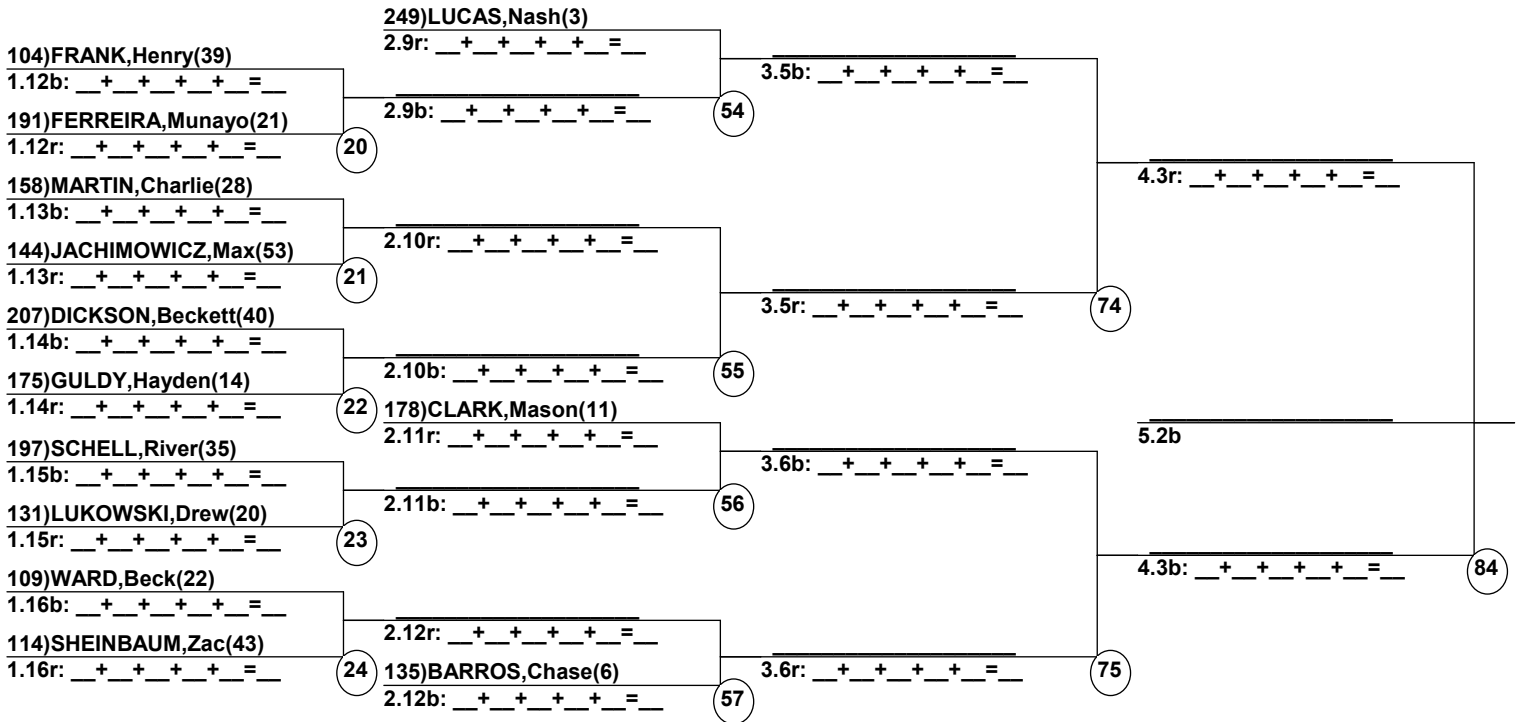

Course: Ambush

Head Judge

Chief of Scoring

T.D.

Duals1 Run 1 Entrants Date: Feb 18, 2023 (Sat)
Female/Male (By Duals1 Run-order) Time: 9:09 pm
Winter Park Resort Mogul Divisional Cha

Female Road to Semi-Finals (5.1B)

Female Road to Semi-Finals (5.1R)

Female Road to Semi-Finals (5.2B)

Female Road to Semi-Finals (5.2R)

Male Road to Semi-Finals (5.1B)

Male Road to Semi-Finals (5.1R)

Male Road to Semi-Finals (5.2B)

Male Road to Semi-Finals (5.2R)

Female Semi-Finals

Male Semi-Finals