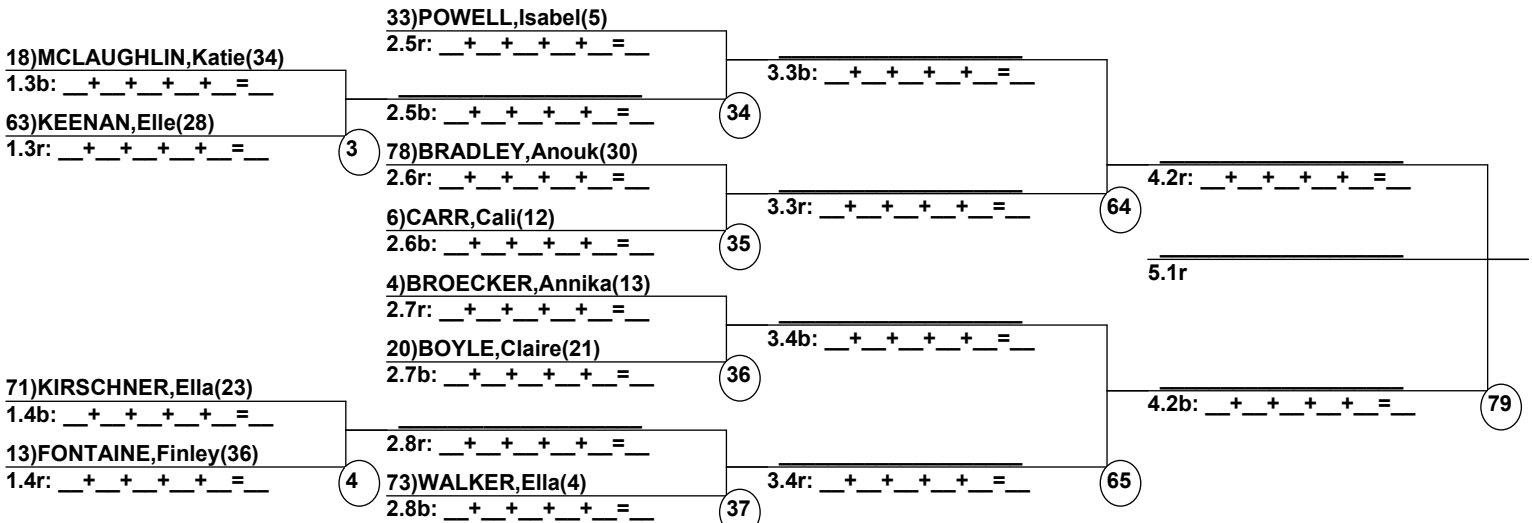

Course: Ambush

Head Judge

Chief of Scoring

T.D.

Duals1 Run 1 Entrants Date: Feb 18, 2023 (Sat)
Female/Male (By Duals1 Run-order) Time: 9:09 pm
Winter Park Resort Mogul Divisional Cha

Female Road to Semi-Finals (5.1B)

Female Road to Semi-Finals (5.1R)

Female Road to Semi-Finals (5.2B)

Female Road to Semi-Finals (5.2R)

Male Road to Semi-Finals (5.1B)

Male Road to Semi-Finals (5.1R)

Male Road to Semi-Finals (5.2B)

Male Road to Semi-Finals (5.2R)