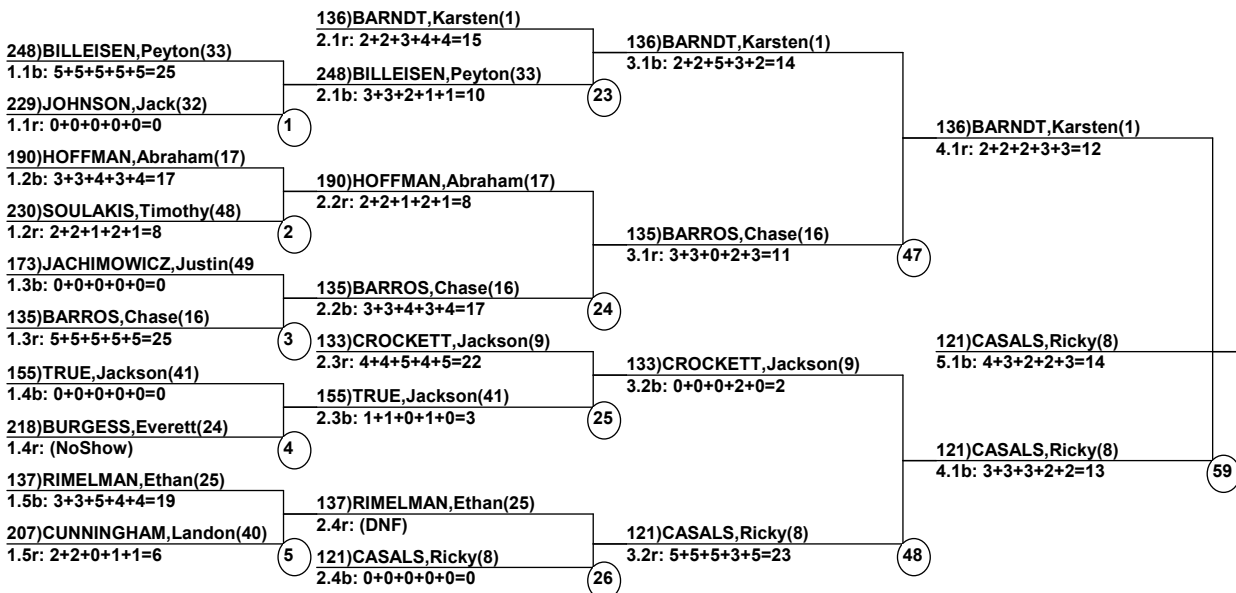

Mogul Divisional Championships

Telluride Ski & Golf Resort
Feb 18, 2019 (Mon) (U0404) (U0403)

Head Judge: BURROWS,Jeff
Chief of Comp: NUNN,Randall
T.D.: MATTHEWS,Craig
Chief of Scoring: CRONE,Della
Judge 1: LANA,Lance
Judge 2: MATTHEWS,Laila
Judge 3: LANA,Wendy
Judge 4: ELLIS,Christopher
Judge 5: FOROGLOU BELLEVILLE,Alexandra

____ Head Judge
____ Chief of Scoring
____ T.D.

Duals1 Event Date: Feb 18, 2019 (Mon)
Female/Male (By Duals1 Run-order) Time: 1:12 pm
Telluride Ski & Golf Mogul Divisional Cha

Male Road to Semi-Finals (5.1B)

Male Road to Semi-Finals (5.1R)

Male Road to Semi-Finals (5.2B)

Male Road to Semi-Finals (5.2R)

Female Road to Semi-Finals (4.1B)

Female Road to Semi-Finals (4.1R)

Female Road to Semi-Finals (4.2B)

Female Road to Semi-Finals (4.2R)