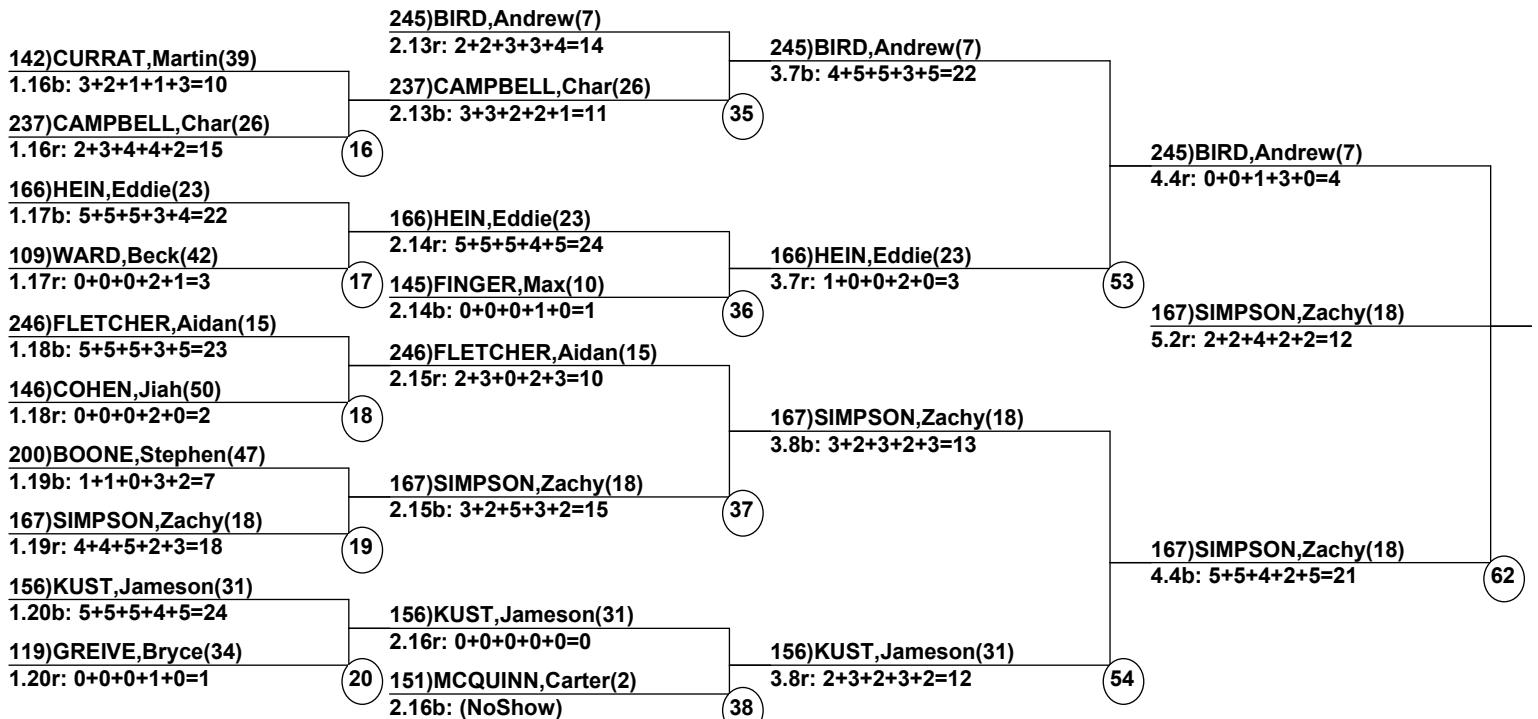

Mogul Divisional Championships

Telluride Ski & Golf Resort
Feb 18, 2019 (Mon) (U0404) (U0403)

Head Judge: BURROWS,Jeff
Chief of Comp: NUNN,Randall
T.D.: MATTHEWS,Craig
Chief of Scoring: CRONE,Della
Judge 1: LANA,Lance
Judge 2: MATTHEWS,Laila
Judge 3: LANA,Wendy
Judge 4: ELLIS,Christopher
Judge 5: FOROGLOU BELLEVILLE,Alexandra

____ Head Judge
____ Chief of Scoring
____ T.D.

Duals1 Event Date: Feb 18, 2019 (Mon)
Female/Male (By Duals1 Run-order) Time: 1:12 pm
Telluride Ski & Golf Mogul Divisional Cha

Male Road to Semi-Finals (5.1B)

Male Road to Semi-Finals (5.1R)

Male Road to Semi-Finals (5.2B)

Male Road to Semi-Finals (5.2R)

Female Road to Semi-Finals (4.1B)

Female Road to Semi-Finals (4.1R)

Female Road to Semi-Finals (4.2B)

Female Road to Semi-Finals (4.2R)

Male Semi-Finals

Female Semi-Finals