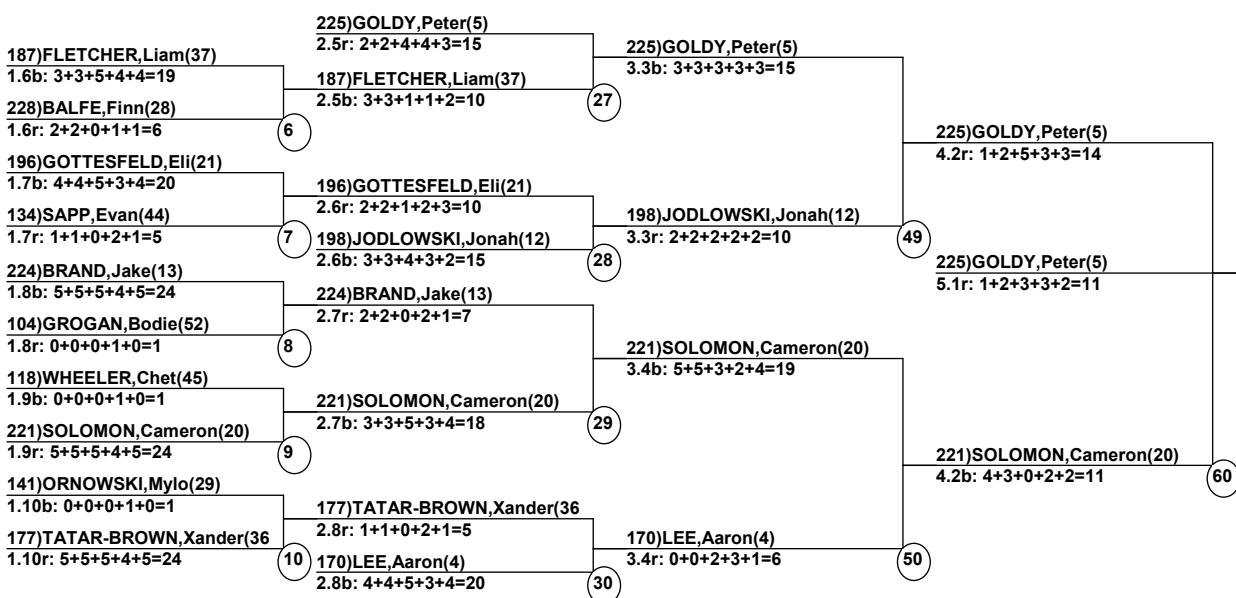

Mogul Divisional Championships

Telluride Ski & Golf Resort
Feb 18, 2019 (Mon) (U0404) (U0403)

Head Judge: BURROWS,Jeff
Chief of Comp: NUNN,Randall
T.D.: MATTHEWS,Craig
Chief of Scoring: CRONE,Della
Judge 1: LANA,Lance
Judge 2: MATTHEWS,Laila
Judge 3: LANA,Wendy
Judge 4: ELLIS,Christopher
Judge 5: FOROGLOU BELLEVILLE,Alexandra

____ Head Judge
____ Chief of Scoring
____ T.D.

Duals1 Event Date: Feb 18, 2019 (Mon)
Female/Male (By Duals1 Run-order) Time: 1:12 pm
Telluride Ski & Golf Mogul Divisional Cha

Male Road to Semi-Finals (5.1B)

Male Road to Semi-Finals (5.1R)

Male Road to Semi-Finals (5.2B)

Male Road to Semi-Finals (5.2R)

Female Road to Semi-Finals (4.1B)

Female Road to Semi-Finals (4.1R)

Female Road to Semi-Finals (4.2B)

Female Road to Semi-Finals (4.2R)

Male Semi-Finals

Female Semi-Finals