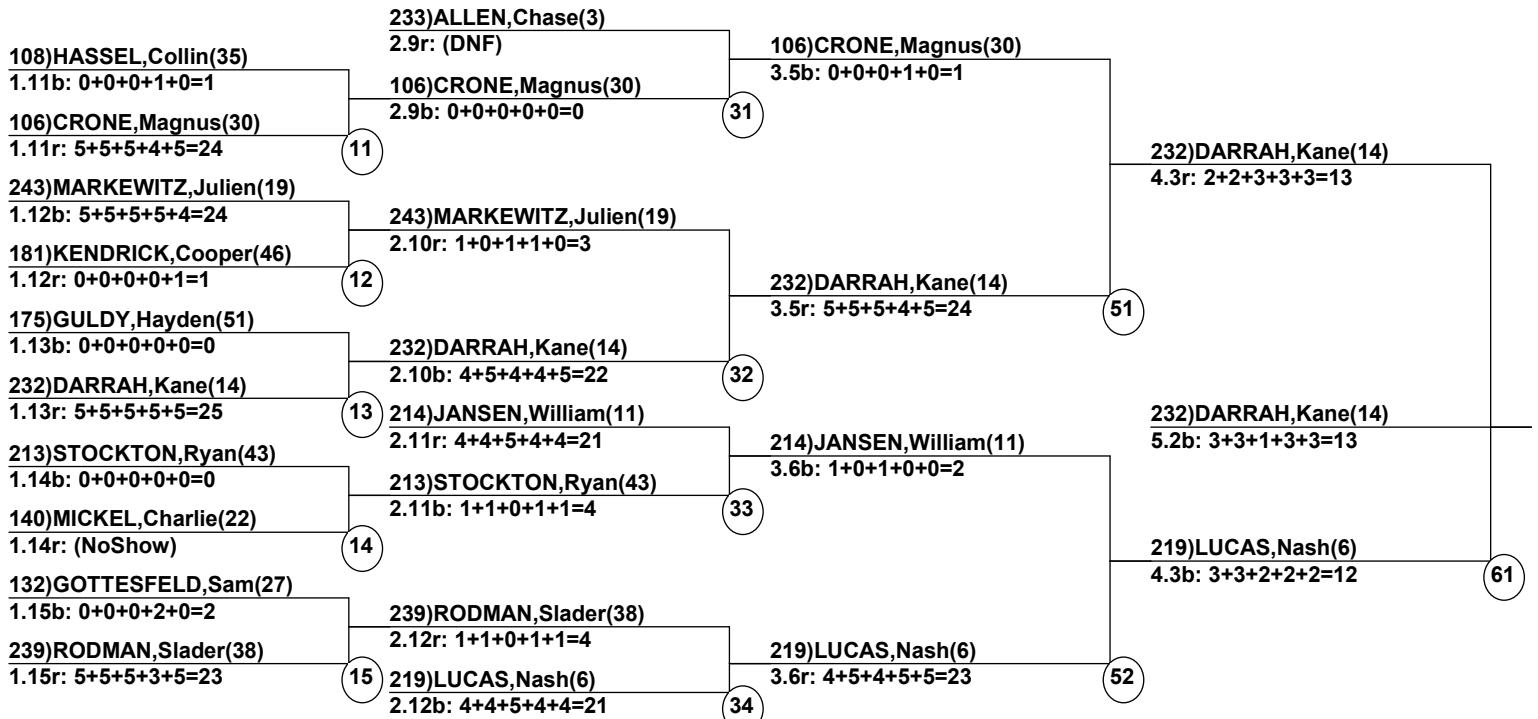

Mogul Divisional Championships

Telluride Ski & Golf Resort
Feb 18, 2019 (Mon) (U0404) (U0403)

Head Judge: BURROWS,Jeff
Chief of Comp: NUNN,Randall
T.D.: MATTHEWS,Craig
Chief of Scoring: CRONE,Della
Judge 1: LANA,Lance
Judge 2: MATTHEWS,Laila
Judge 3: LANA,Wendy
Judge 4: ELLIS,Christopher
Judge 5: FOROGLOU BELLEVILLE,Alexandra

____ Head Judge
____ Chief of Scoring
____ T.D.

Duals1 Event Date: Feb 18, 2019 (Mon)
Female/Male (By Duals1 Run-order) Time: 1:12 pm
Telluride Ski & Golf Mogul Divisional Cha

Male Road to Semi-Finals (5.1B)

Male Road to Semi-Finals (5.1R)

Male Road to Semi-Finals (5.2B)

Male Road to Semi-Finals (5.2R)

Female Road to Semi-Finals (4.1B)

Female Road to Semi-Finals (4.1R)

Female Road to Semi-Finals (4.2B)

Female Road to Semi-Finals (4.2R)

Male Semi-Finals

Female Semi-Finals