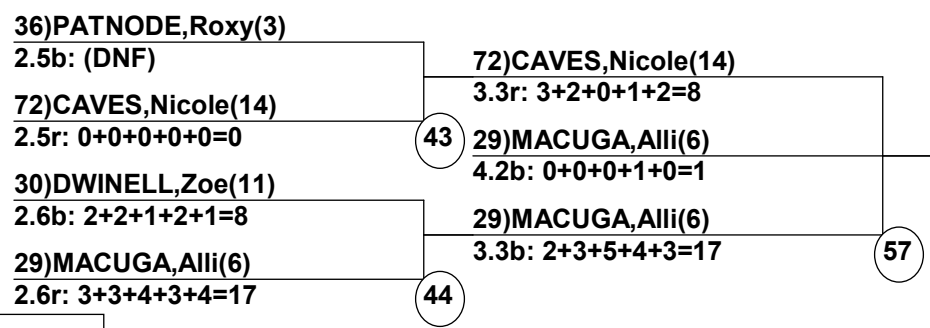

____ Head Judge
____ Chief of Scoring
____ T.D.

Duals1 Event Date: Feb 18, 2019 (Mon)
Female/Male (By Duals1 Run-order) Time: 1:12 pm
Telluride Ski & Golf Mogul Divisional Cha

Male Road to Semi-Finals (5.1B)

Male Road to Semi-Finals (5.1R)

Male Road to Semi-Finals (5.2B)

Male Road to Semi-Finals (5.2R)

Female Road to Semi-Finals (4.1B)

Female Road to Semi-Finals (4.1R)

Female Road to Semi-Finals (4.2B)

Female Road to Semi-Finals (4.2R)

Male Semi-Finals

Female Semi-Finals