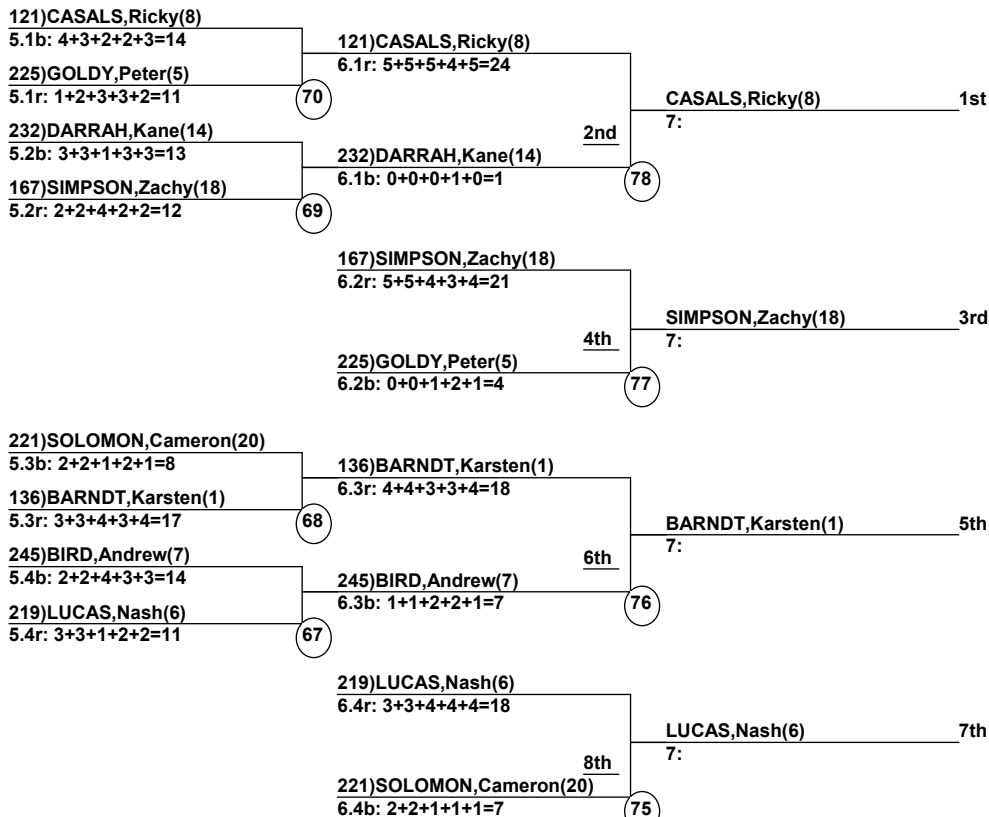

Mogul Divisional Championships

Telluride Ski & Golf Resort
Feb 18, 2019 (Mon) (U0404) (U0403)

Head Judge: BURROWS,Jeff
Chief of Comp: NUNN,Randall
T.D.: MATTHEWS,Craig
Chief of Scoring: CRONE,Della
Judge 1: LANA,Lance
Judge 2: MATTHEWS,Laila
Judge 3: LANA,Wendy
Judge 4: ELLIS,Christopher
Judge 5: FOROGLOU BELLEVILLE,Alexandra

____ Head Judge
____ Chief of Scoring
____ T.D.

Duals1 Event Date: Feb 18, 2019 (Mon)
Female/Male (By Duals1 Run-order) Time: 1:12 pm
Telluride Ski & Golf Mogul Divisional Cha

Male Road to Semi-Finals (5.1B)

Male Road to Semi-Finals (5.1R)

Male Road to Semi-Finals (5.2B)

Male Road to Semi-Finals (5.2R)

Female Road to Semi-Finals (4.1B)

Female Road to Semi-Finals (4.1R)

Female Road to Semi-Finals (4.2B)

Female Road to Semi-Finals (4.2R)

Male Semi-Finals

Female Semi-Finals