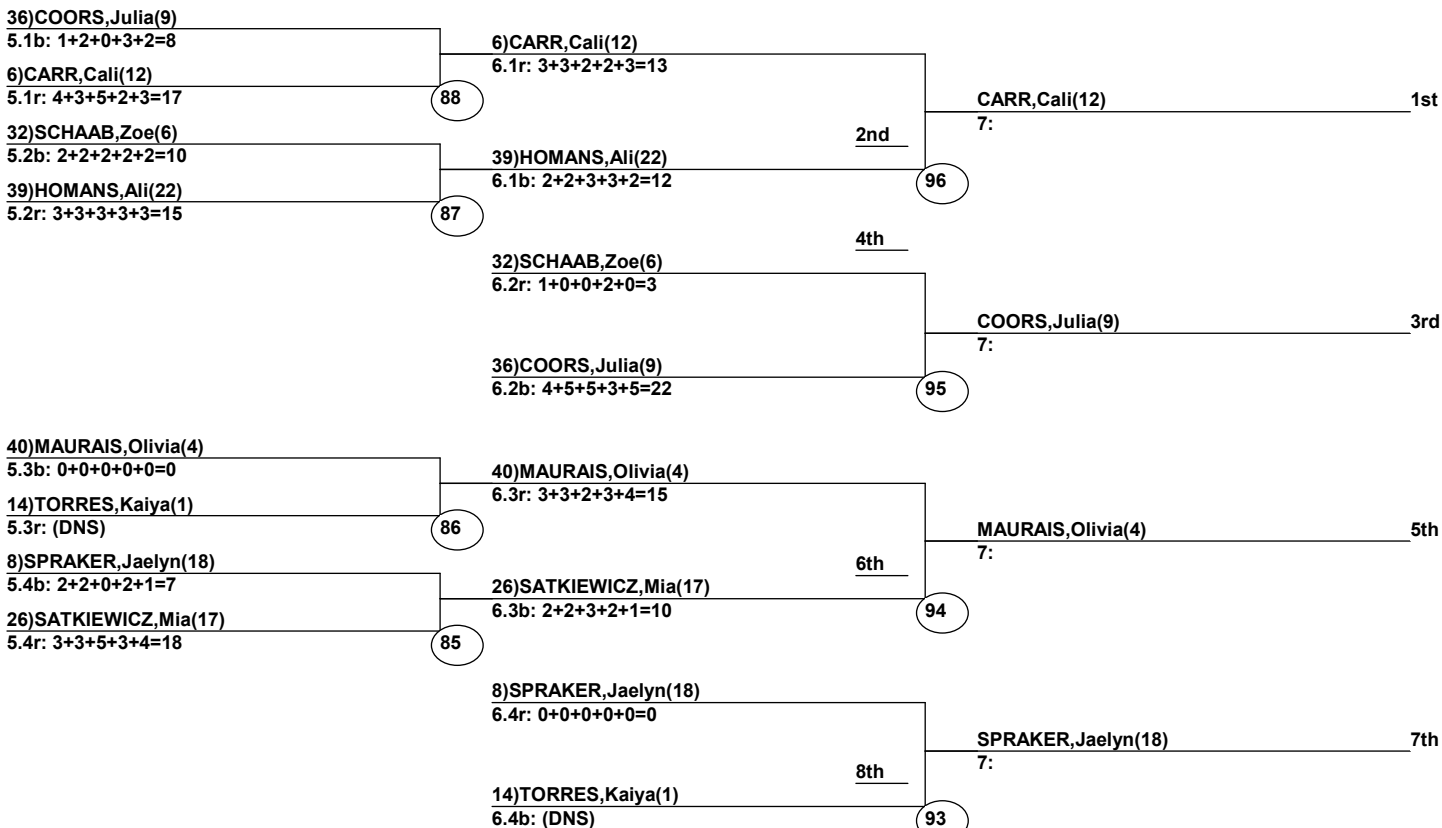

Course: Ore Deal
Length: 209.4 m
Width: 11.0 m
Pitch: 27 deg

Head Judge

Chief of Scoring

T.D.

OFFICIAL

Duals1 Event Date: Feb 14, 2022 (Mon)
Female/Male (By Duals1 Run-order) Time: 11:54 am
Copper Mountain Reso Moguls at Copper

Female Road to Semi-Finals (5.1B)

Female Road to Semi-Finals (5.1R)

Female Road to Semi-Finals (5.2B)

Female Road to Semi-Finals (5.2R)

Male Road to Semi-Finals (5.1B)

Male Road to Semi-Finals (5.1R)

Male Road to Semi-Finals (5.2B)

Male Road to Semi-Finals (5.2R)

Female Semi-Finals

Male Semi-Finals