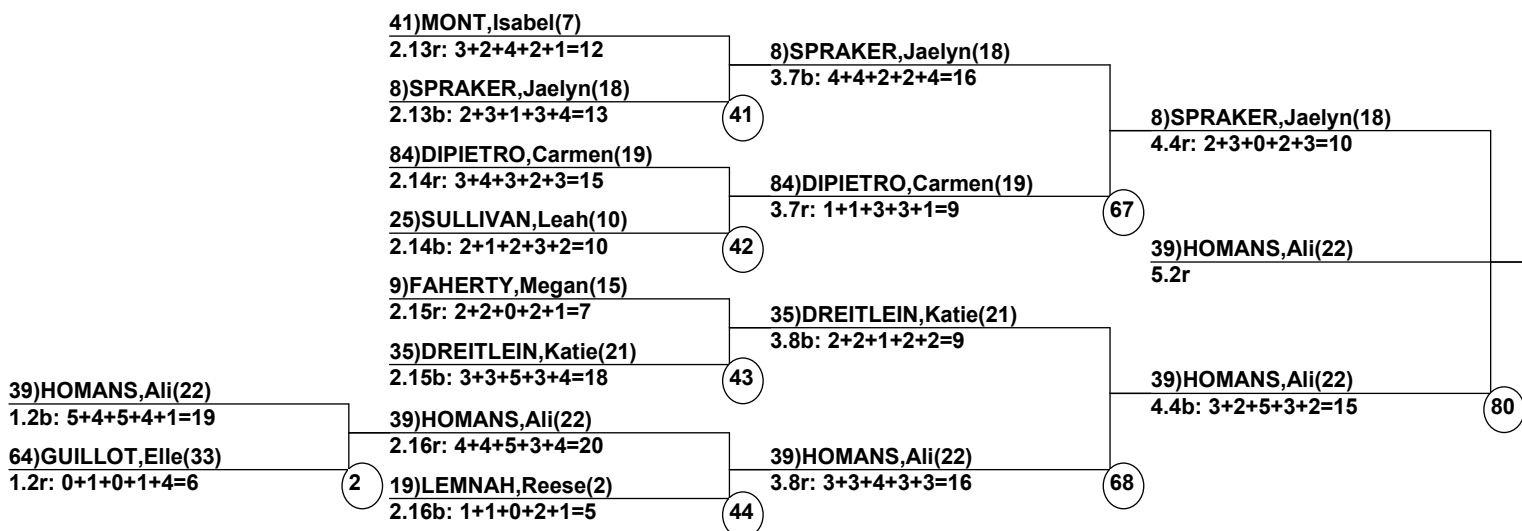

Course: Ore Deal
Length: 209.4 m
Width: 11.0 m
Pitch: 27 deg

Head Judge

Chief of Scoring

T.D.

OFFICIAL

Duals1 Event Date: Feb 14, 2022 (Mon)
Female/Male (By Duals1 Run-order) Time: 11:54 am
Copper Mountain Reso Moguls at Copper

Female Road to Semi-Finals (5.1B)

Female Road to Semi-Finals (5.1R)

Female Road to Semi-Finals (5.2B)

Female Road to Semi-Finals (5.2R)

Male Road to Semi-Finals (5.1B)

Male Road to Semi-Finals (5.1R)

Male Road to Semi-Finals (5.2B)

Male Road to Semi-Finals (5.2R)

Female Semi-Finals

Male Semi-Finals