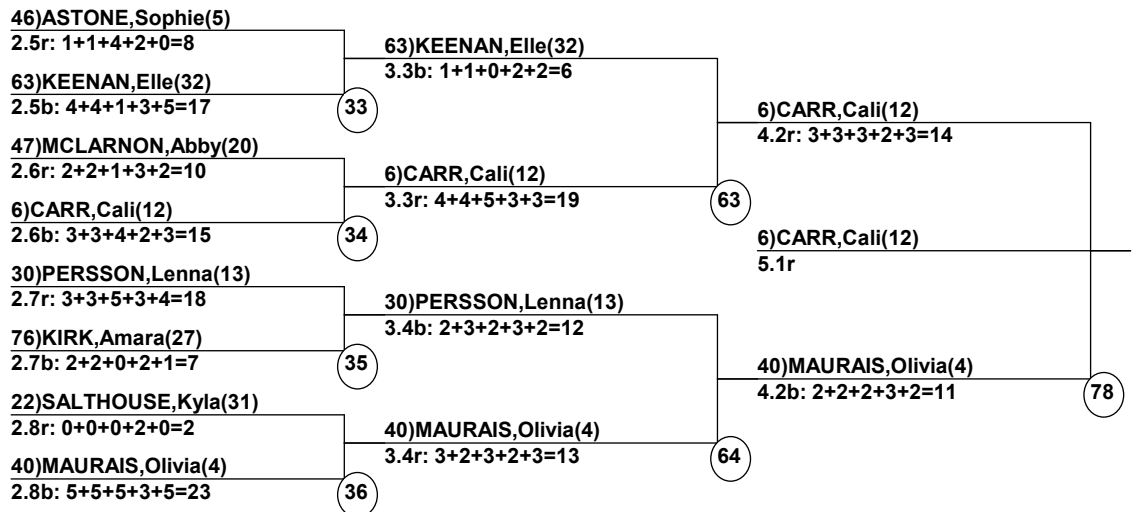

Course: Ore Deal
Length: 209.4 m
Width: 11.0 m
Pitch: 27 deg

Head Judge

Chief of Scoring

T.D.

OFFICIAL

Duals1 Event Date: Feb 14, 2022 (Mon)
Female/Male (By Duals1 Run-order) Time: 11:54 am
Copper Mountain Reso Moguls at Copper

Female Road to Semi-Finals (5.1B)

Female Road to Semi-Finals (5.1R)

Female Road to Semi-Finals (5.2B)

Female Road to Semi-Finals (5.2R)

Male Road to Semi-Finals (5.1B)

Male Road to Semi-Finals (5.1R)

Male Road to Semi-Finals (5.2B)

Male Road to Semi-Finals (5.2R)

Female Semi-Finals

Male Semi-Finals