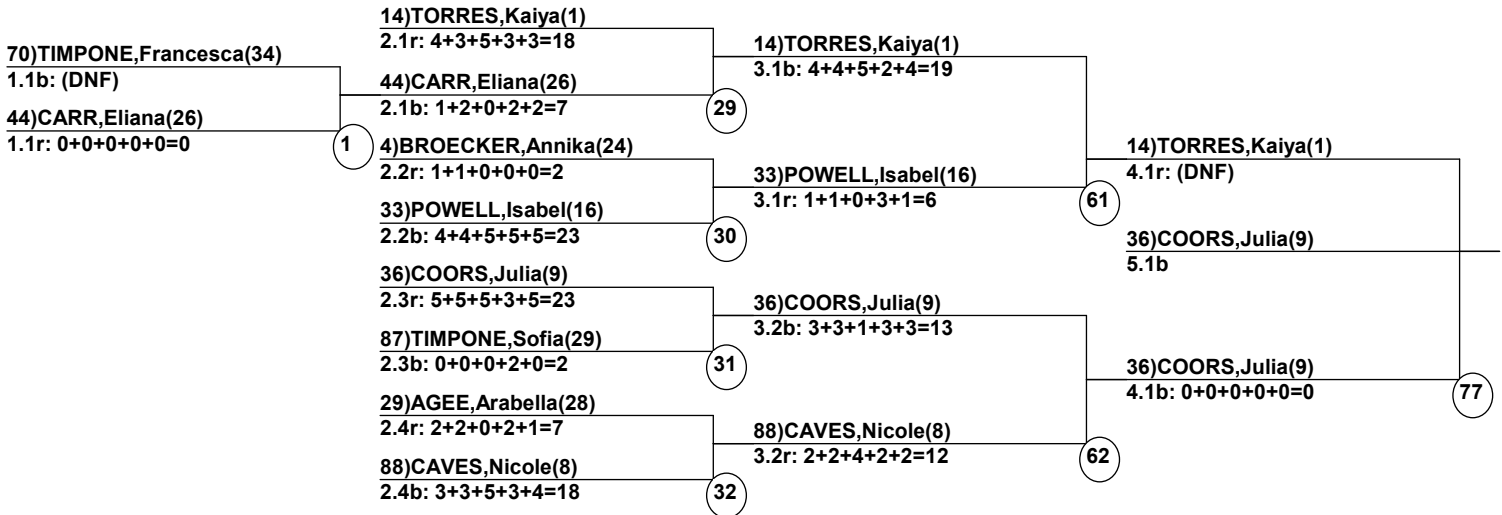

Course: Ore Deal
Length: 209.4 m
Width: 11.0 m
Pitch: 27 deg

Head Judge

Chief of Scoring

T.D.

OFFICIAL

Duals1 Event Date: Feb 14, 2022 (Mon)
Female/Male (By Duals1 Run-order) Time: 11:54 am
Copper Mountain Reso Moguls at Copper

Female Road to Semi-Finals (5.1B)

Female Road to Semi-Finals (5.1R)

Female Road to Semi-Finals (5.2B)

Female Road to Semi-Finals (5.2R)

Male Road to Semi-Finals (5.1B)

Male Road to Semi-Finals (5.1R)

Male Road to Semi-Finals (5.2B)

Male Road to Semi-Finals (5.2R)

Female Semi-Finals

Male Semi-Finals