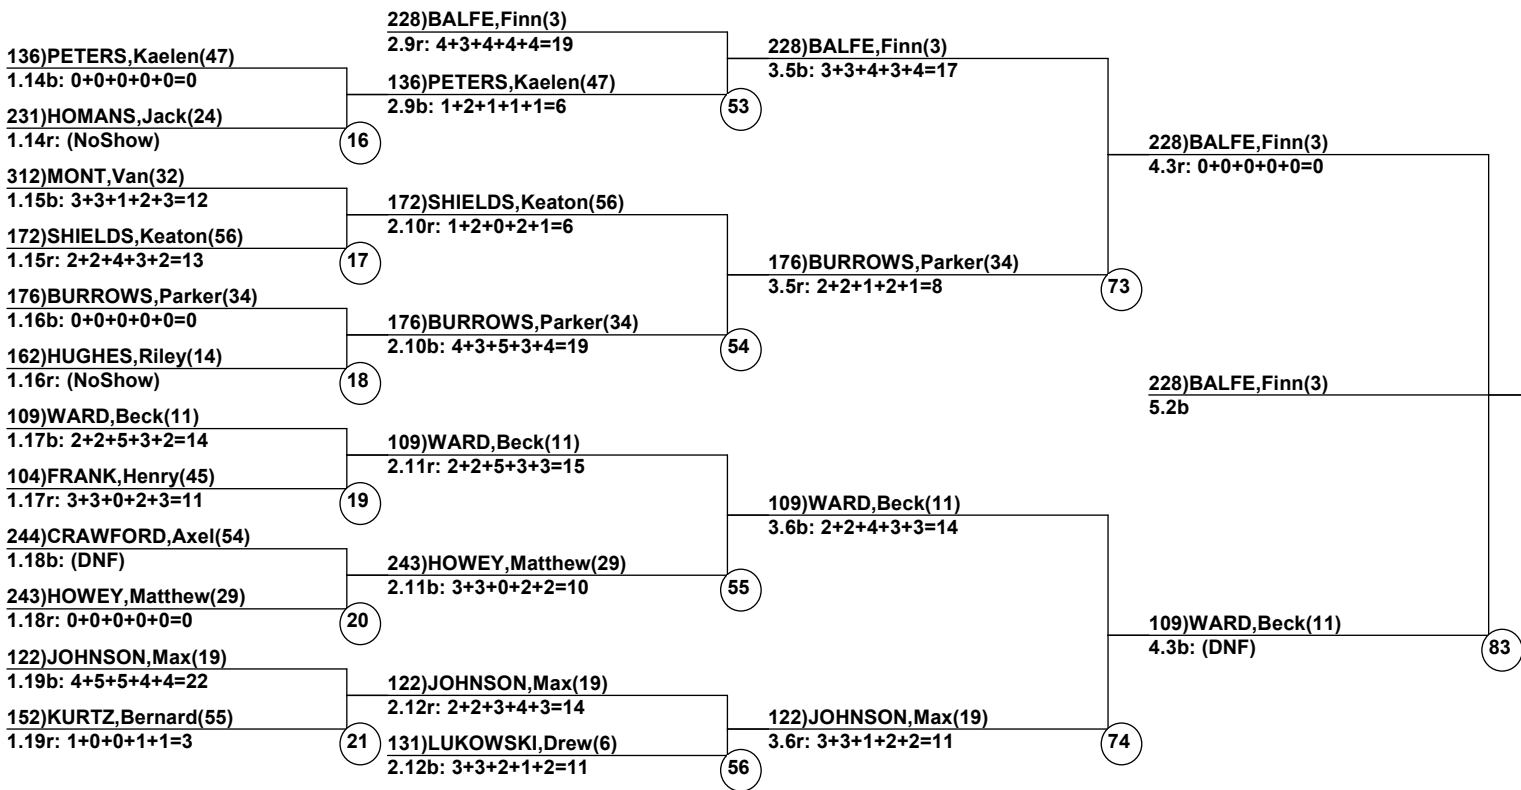

Course: Ore Deal
Length: 209.4 m
Width: 11.0 m
Pitch: 27 deg

Head Judge

Chief of Scoring

T.D.

OFFICIAL

Duals1 Event Date: Feb 14, 2022 (Mon)
Female/Male (By Duals1 Run-order) Time: 11:54 am
Copper Mountain Reso Moguls at Copper

Female Road to Semi-Finals (5.1B)

Female Road to Semi-Finals (5.1R)

Female Road to Semi-Finals (5.2B)

Female Road to Semi-Finals (5.2R)

Male Road to Semi-Finals (5.1B)

Male Road to Semi-Finals (5.1R)

Male Road to Semi-Finals (5.2B)

Male Road to Semi-Finals (5.2R)

Female Semi-Finals

Male Semi-Finals