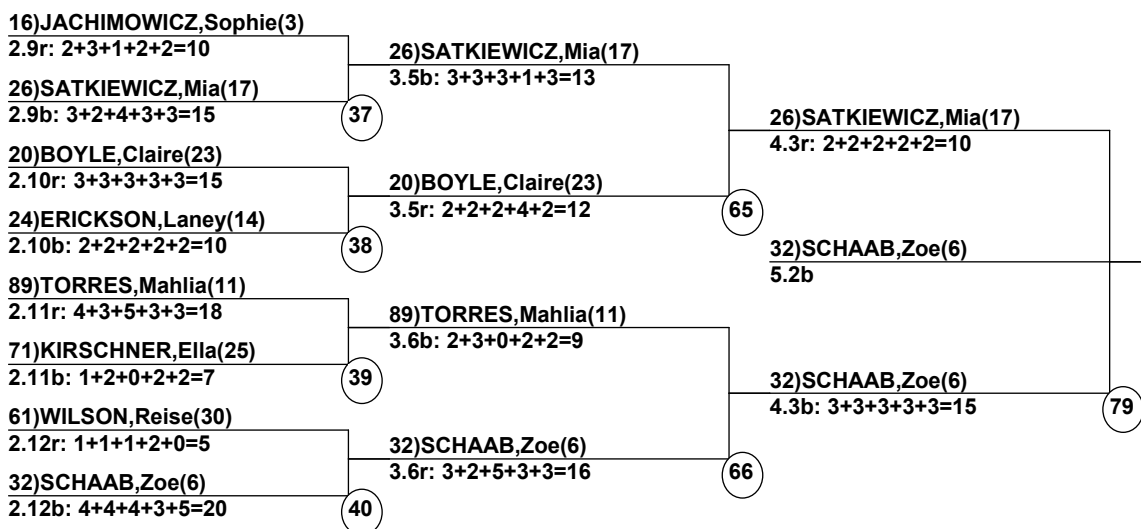

Moguls at Copper

Copper Mountain Resort
Feb 13, 2022 (Sun) (U0736) (U0735)

OFFICIAL

Head Judge: FOROGLOU BELLEVILLE,Alexandra
Chief of Comp: HARRIS,Philip
T.D.: PITTZ,Keegan
Chief of Scoring: CUPP,Erica
Judge 1: MICHALOWSKI,Jason
Judge 2: SILVERSTONE,Mandy
Judge 3: FOROGLOU BELLEVILLE,Alexandra
Judge 4: MCNICE,Bill
Judge 5: LANA,Wendy

Course: Ore Deal
Length: 209.4 m
Width: 11.0 m
Pitch: 27 deg

Head Judge

Chief of Scoring

T.D.

OFFICIAL

Duals1 Event Date: Feb 14, 2022 (Mon)
Female/Male (By Duals1 Run-order) Time: 11:54 am
Copper Mountain Reso Moguls at Copper

Female Road to Semi-Finals (5.1B)

Female Road to Semi-Finals (5.1R)

Female Road to Semi-Finals (5.2B)

Female Road to Semi-Finals (5.2R)

Male Road to Semi-Finals (5.1B)

Male Road to Semi-Finals (5.1R)

Male Road to Semi-Finals (5.2B)

Male Road to Semi-Finals (5.2R)

Female Semi-Finals

Male Semi-Finals