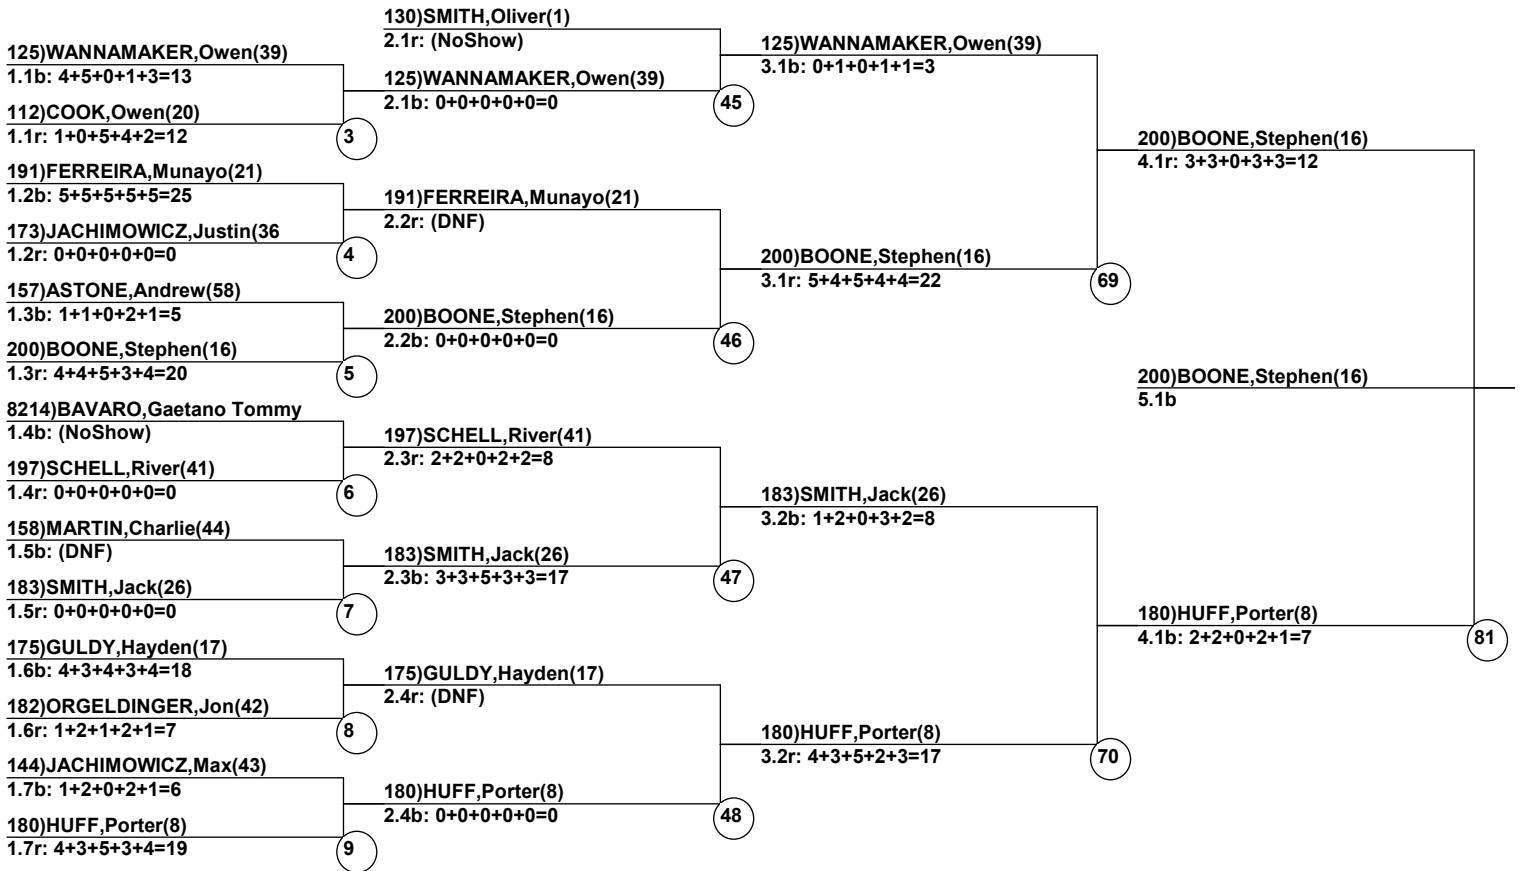

Course: Ore Deal
Length: 209.4 m
Width: 11.0 m
Pitch: 27 deg

Head Judge

Chief of Scoring

T.D.

OFFICIAL

Duals1 Event Date: Feb 14, 2022 (Mon)
Female/Male (By Duals1 Run-order) Time: 11:54 am
Copper Mountain Reso Moguls at Copper

Female Road to Semi-Finals (5.1B)

Female Road to Semi-Finals (5.1R)

Female Road to Semi-Finals (5.2B)

Female Road to Semi-Finals (5.2R)

Male Road to Semi-Finals (5.1B)

Male Road to Semi-Finals (5.1R)

Male Road to Semi-Finals (5.2B)

Male Road to Semi-Finals (5.2R)

Female Semi-Finals

Male Semi-Finals