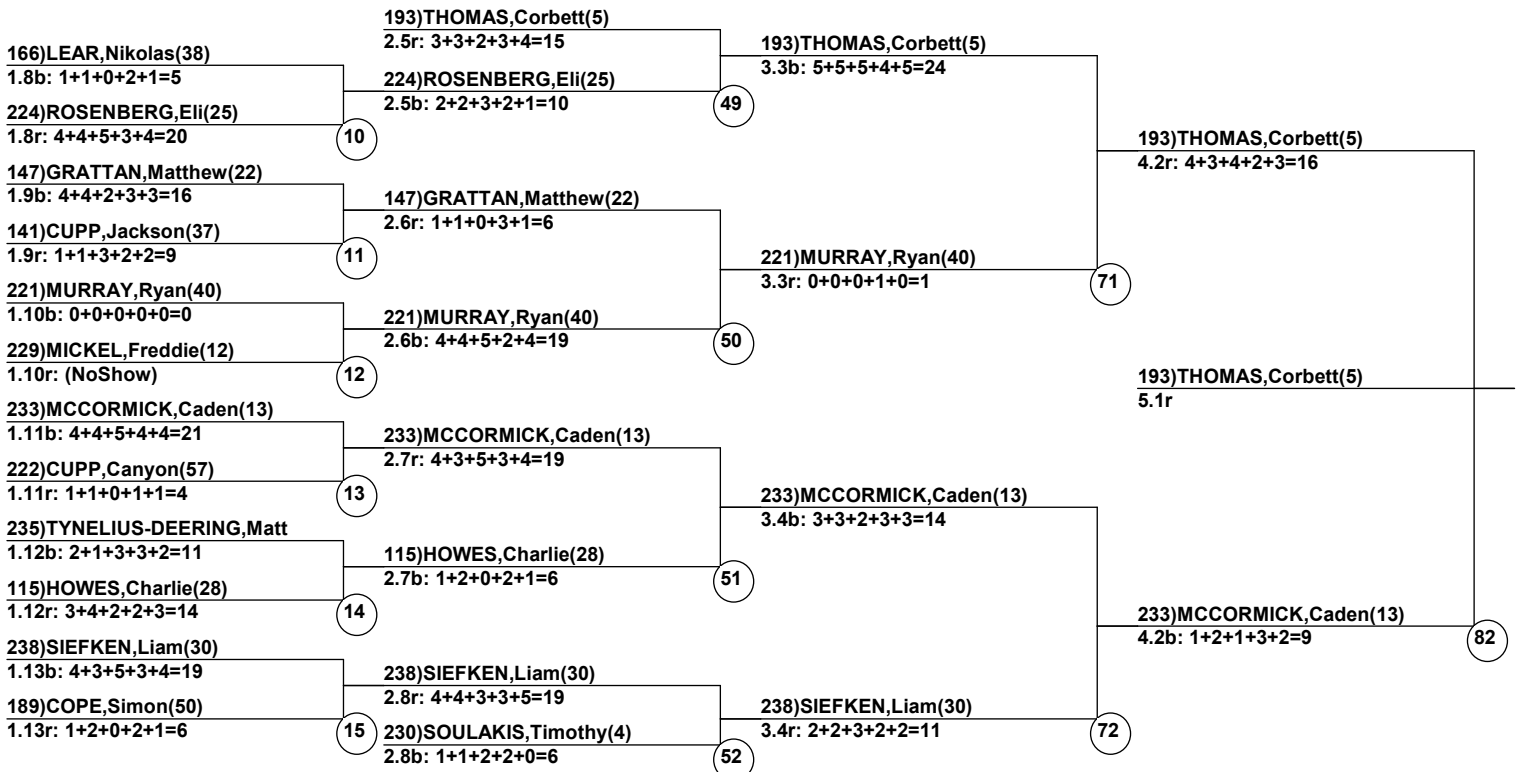

Course: Ore Deal
Length: 209.4 m
Width: 11.0 m
Pitch: 27 deg

Head Judge

Chief of Scoring

T.D.

OFFICIAL

Duals1 Event Date: Feb 14, 2022 (Mon)
Female/Male (By Duals1 Run-order) Time: 11:54 am
Copper Mountain Reso Moguls at Copper

Female Road to Semi-Finals (5.1B)

Female Road to Semi-Finals (5.1R)

Female Road to Semi-Finals (5.2B)

Female Road to Semi-Finals (5.2R)

Male Road to Semi-Finals (5.1B)

Male Road to Semi-Finals (5.1R)

Male Road to Semi-Finals (5.2B)

Male Road to Semi-Finals (5.2R)

Female Semi-Finals

Male Semi-Finals