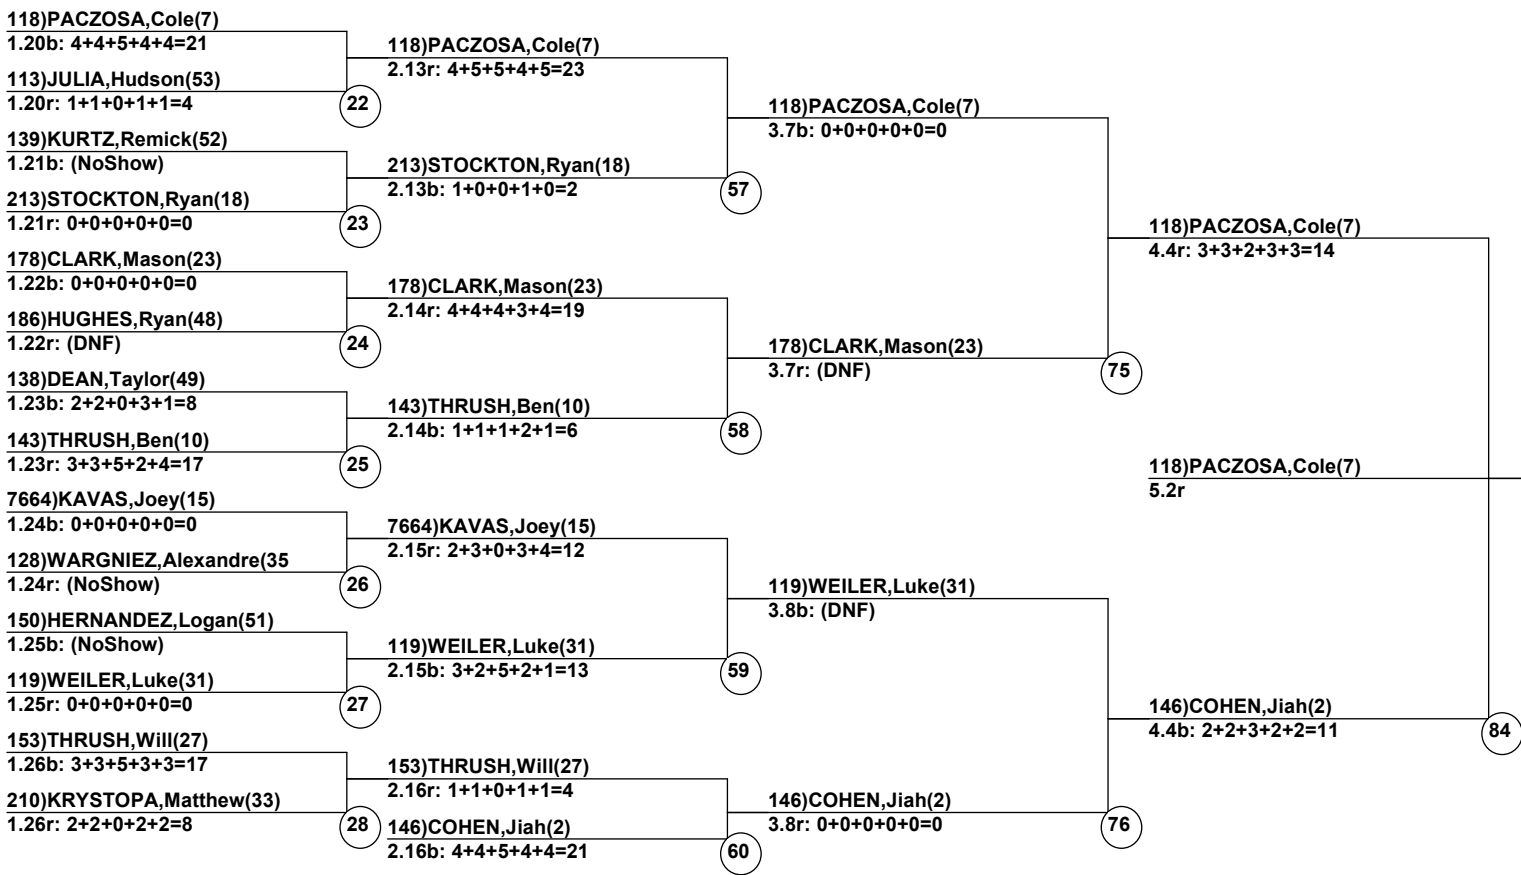

Course: Ore Deal
Length: 209.4 m
Width: 11.0 m
Pitch: 27 deg

Head Judge

Chief of Scoring

T.D.

OFFICIAL

Duals1 Event Date: Feb 14, 2022 (Mon)
Female/Male (By Duals1 Run-order) Time: 11:54 am
Copper Mountain Reso Moguls at Copper

Female Road to Semi-Finals (5.1B)

Female Road to Semi-Finals (5.1R)

Female Road to Semi-Finals (5.2B)

Female Road to Semi-Finals (5.2R)

Male Road to Semi-Finals (5.1B)

Male Road to Semi-Finals (5.1R)

Male Road to Semi-Finals (5.2B)

Male Road to Semi-Finals (5.2R)

Female Semi-Finals

Male Semi-Finals