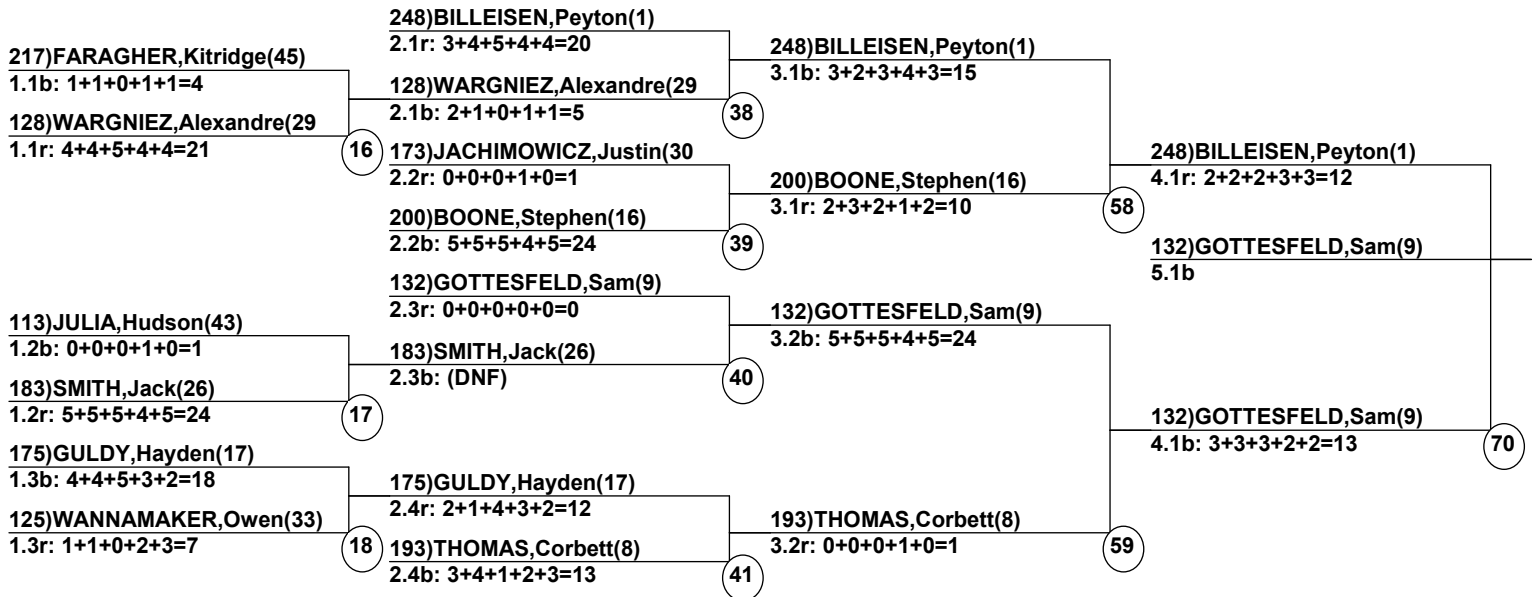

Duals1 Event Date: Feb 21, 2022 (Mon)
Female/Male (By Duals1 Run-order) Time: 3:11 pm
Telluride Ski & Golf Telluride Mogul Chal

Female Road to Semi-Finals (5.1B)

Female Road to Semi-Finals (5.1R)

Female Road to Semi-Finals (5.2B)

Female Road to Semi-Finals (5.2R)

Male Road to Semi-Finals (5.1B)

Male Road to Semi-Finals (5.1R)

Male Road to Semi-Finals (5.2B)

Male Road to Semi-Finals (5.2R)