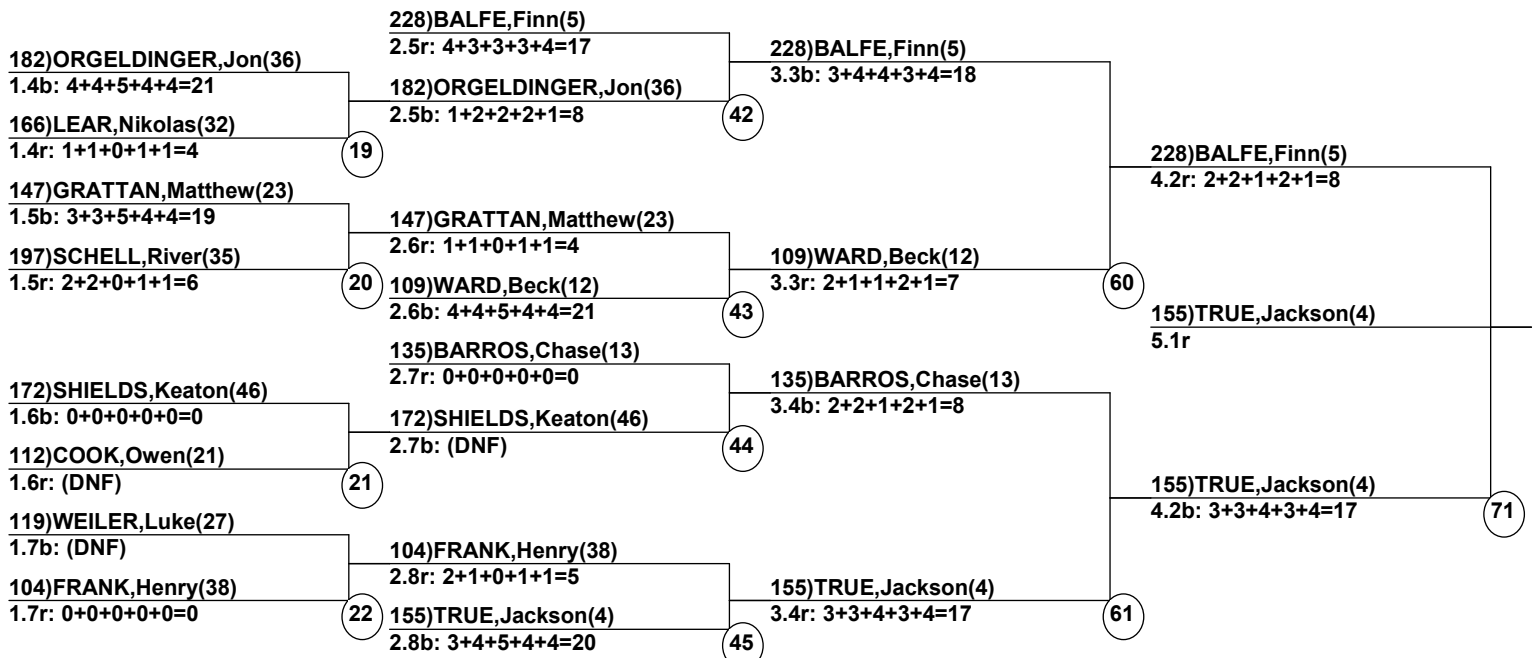

Duals1 Event Date: Feb 21, 2022 (Mon)
Female/Male (By Duals1 Run-order) Time: 3:11 pm
Telluride Ski & Golf Telluride Mogul Chal

Female Road to Semi-Finals (5.1B)

Female Road to Semi-Finals (5.1R)

Female Road to Semi-Finals (5.2B)

Female Road to Semi-Finals (5.2R)

Male Road to Semi-Finals (5.1B)

Male Road to Semi-Finals (5.1R)

Male Road to Semi-Finals (5.2B)

Male Road to Semi-Finals (5.2R)