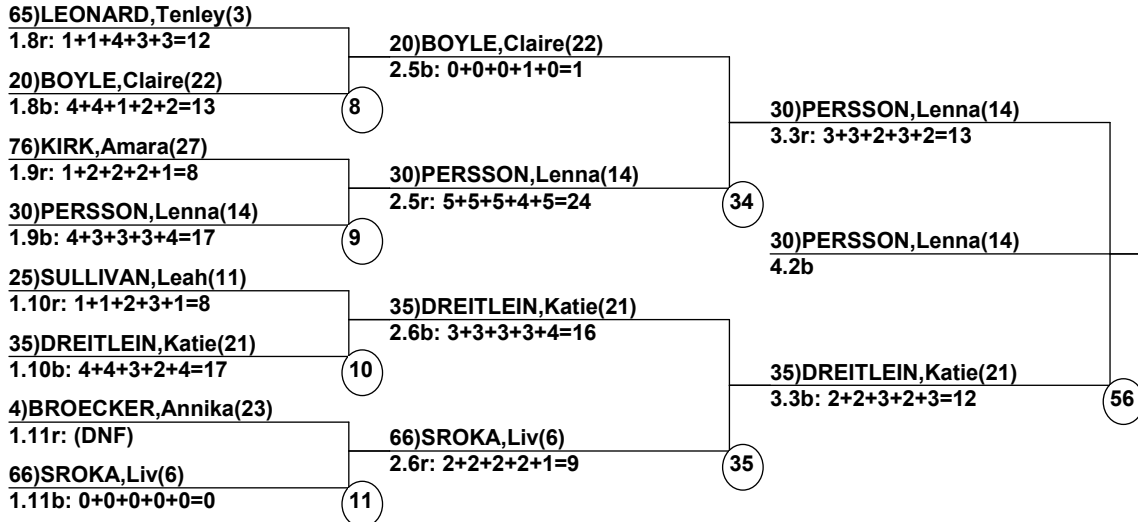

Duals1 Event Date: Feb 21, 2022 (Mon)
Female/Male (By Duals1 Run-order) Time: 3:11 pm
Telluride Ski & Golf Telluride Mogul Chal

Female Road to Semi-Finals (5.1B)

Female Road to Semi-Finals (5.1R)

Female Road to Semi-Finals (5.2B)

Female Road to Semi-Finals (5.2R)

Male Road to Semi-Finals (5.1B)

Male Road to Semi-Finals (5.1R)

Male Road to Semi-Finals (5.2B)

Male Road to Semi-Finals (5.2R)