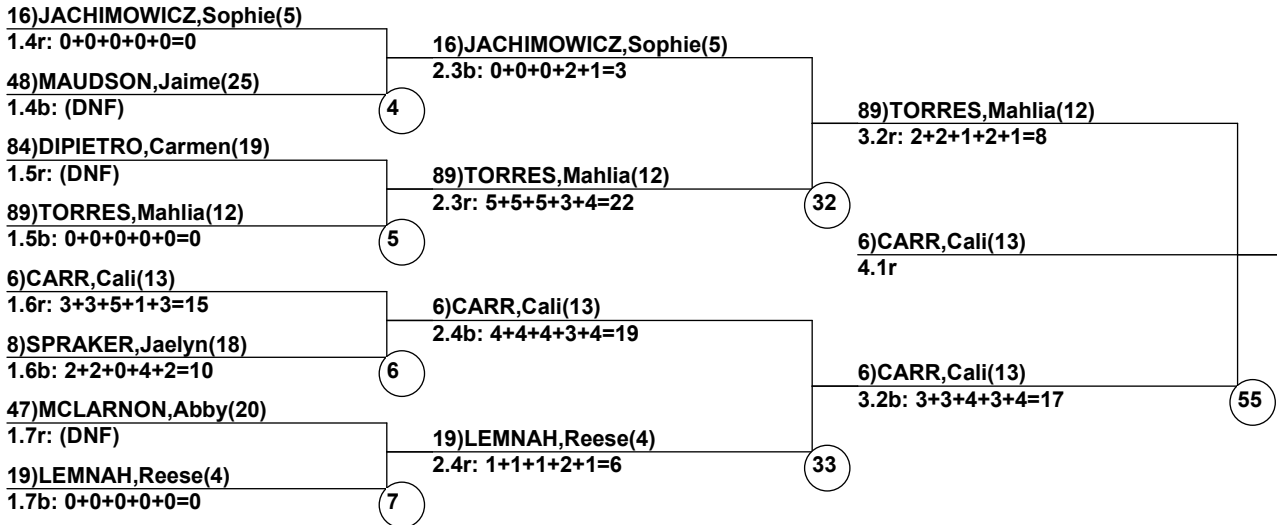

Telluride Mogul Challenge

Telluride Ski & Golf
Feb 21, 2022 (Mon) (U0742) (U0741)

Head Judge: MICHALOWSKI, Jason
Chief of Comp: NUNN, Randall
T.D.: JOHNSON, Thomas
Chief of Scoring: CUPP, Erica

Head Judge
Chief of Scoring
T.D.

Duals1 Event Date: Feb 21, 2022 (Mon)
Female/Male (By Duals1 Run-order) Time: 3:11 pm
Telluride Ski & Golf Telluride Mogul Chal

Female Road to Semi-Finals (5.1B)

Female Road to Semi-Finals (5.1R)

Female Road to Semi-Finals (5.2B)

Female Road to Semi-Finals (5.2R)

Male Road to Semi-Finals (5.1B)

Male Road to Semi-Finals (5.1R)

Male Road to Semi-Finals (5.2B)

Male Road to Semi-Finals (5.2R)