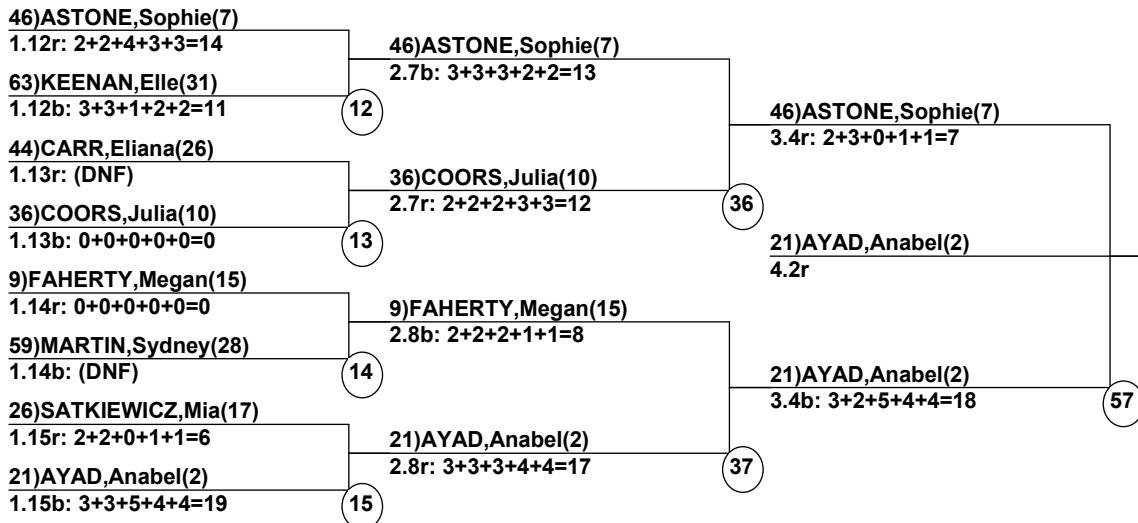

Duals1 Event Date: Feb 21, 2022 (Mon)
Female/Male (By Duals1 Run-order) Time: 3:11 pm
Telluride Ski & Golf Telluride Mogul Chal

Female Road to Semi-Finals (5.1B)

Female Road to Semi-Finals (5.1R)

Female Road to Semi-Finals (5.2B)

Female Road to Semi-Finals (5.2R)

Male Road to Semi-Finals (5.1B)

Male Road to Semi-Finals (5.1R)

Male Road to Semi-Finals (5.2B)

Male Road to Semi-Finals (5.2R)