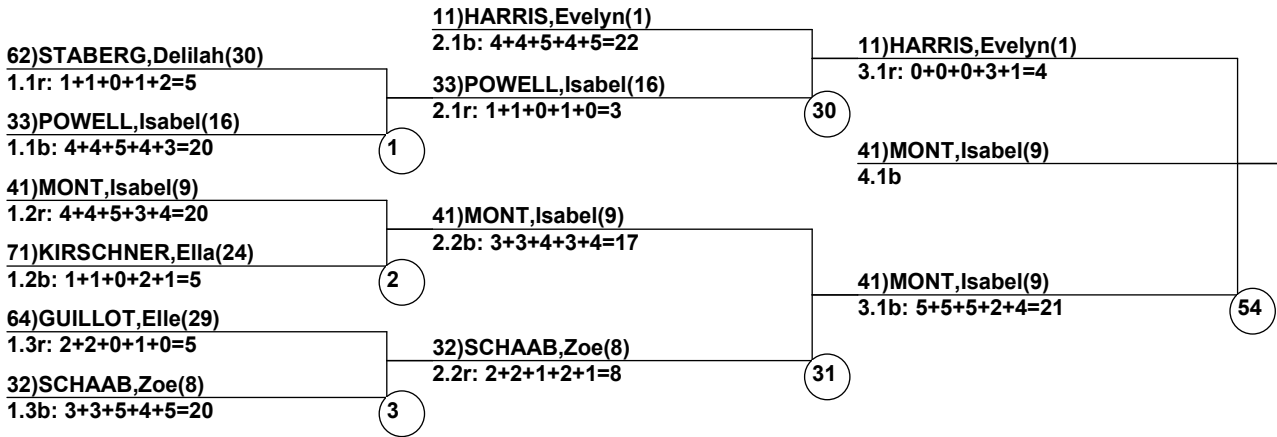

Telluride Mogul Challenge

Telluride Ski & Golf
Feb 21, 2022 (Mon) (U0742) (U0741)

Head Judge: MICHALOWSKI, Jason
Chief of Comp: NUNN, Randall
T.D.: JOHNSON, Thomas
Chief of Scoring: CUPP, Erica

Head Judge
Chief of Scoring
T.D.

Duals1 Event Date: Feb 21, 2022 (Mon)
Female/Male (By Duals1 Run-order) Time: 3:11 pm
Telluride Ski & Golf Telluride Mogul Chal

Female Road to Semi-Finals (5.1B)

Female Road to Semi-Finals (5.1R)

Female Road to Semi-Finals (5.2B)

Female Road to Semi-Finals (5.2R)

Male Road to Semi-Finals (5.1B)

Male Road to Semi-Finals (5.1R)

Male Road to Semi-Finals (5.2B)

Male Road to Semi-Finals (5.2R)