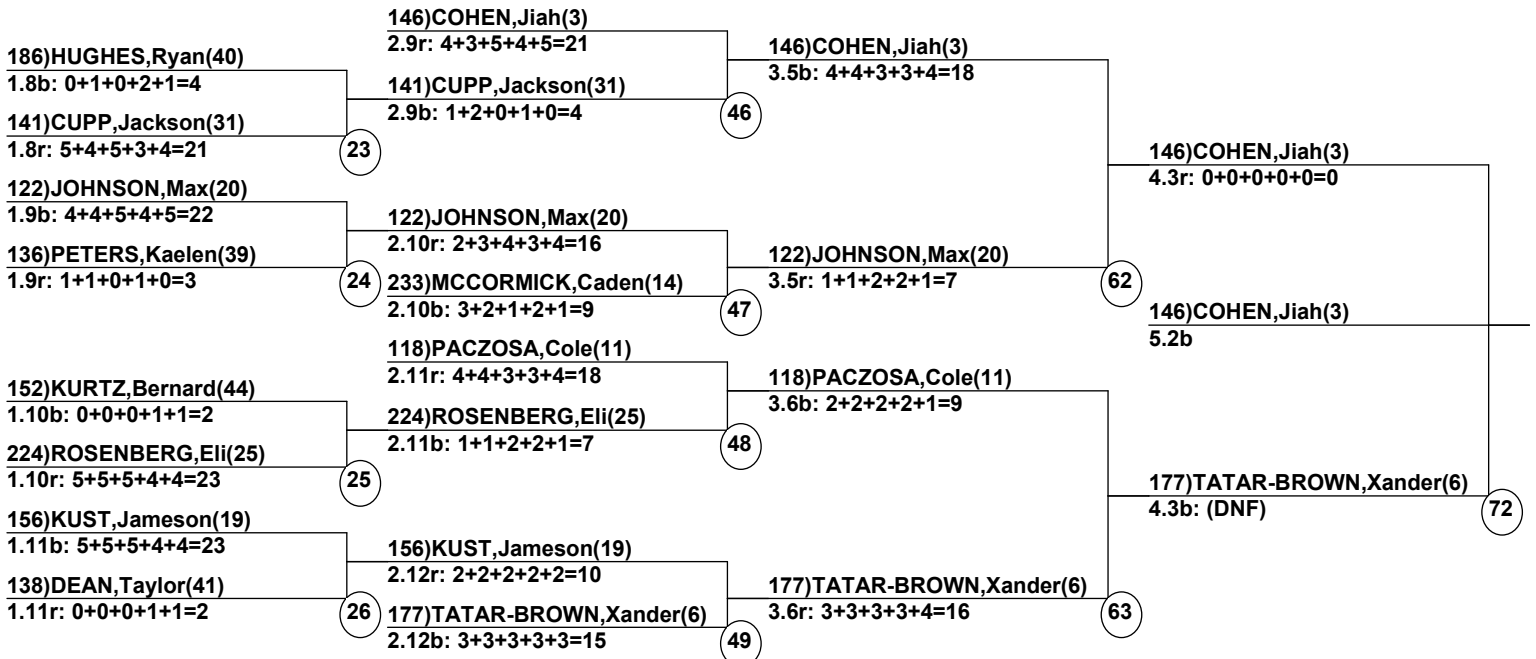

Duals1 Event Date: Feb 21, 2022 (Mon)
Female/Male (By Duals1 Run-order) Time: 3:11 pm
Telluride Ski & Golf Telluride Mogul Chal

Female Road to Semi-Finals (5.1B)

Female Road to Semi-Finals (5.1R)

Female Road to Semi-Finals (5.2B)

Female Road to Semi-Finals (5.2R)

Male Road to Semi-Finals (5.1B)

Male Road to Semi-Finals (5.1R)

Male Road to Semi-Finals (5.2B)

Male Road to Semi-Finals (5.2R)