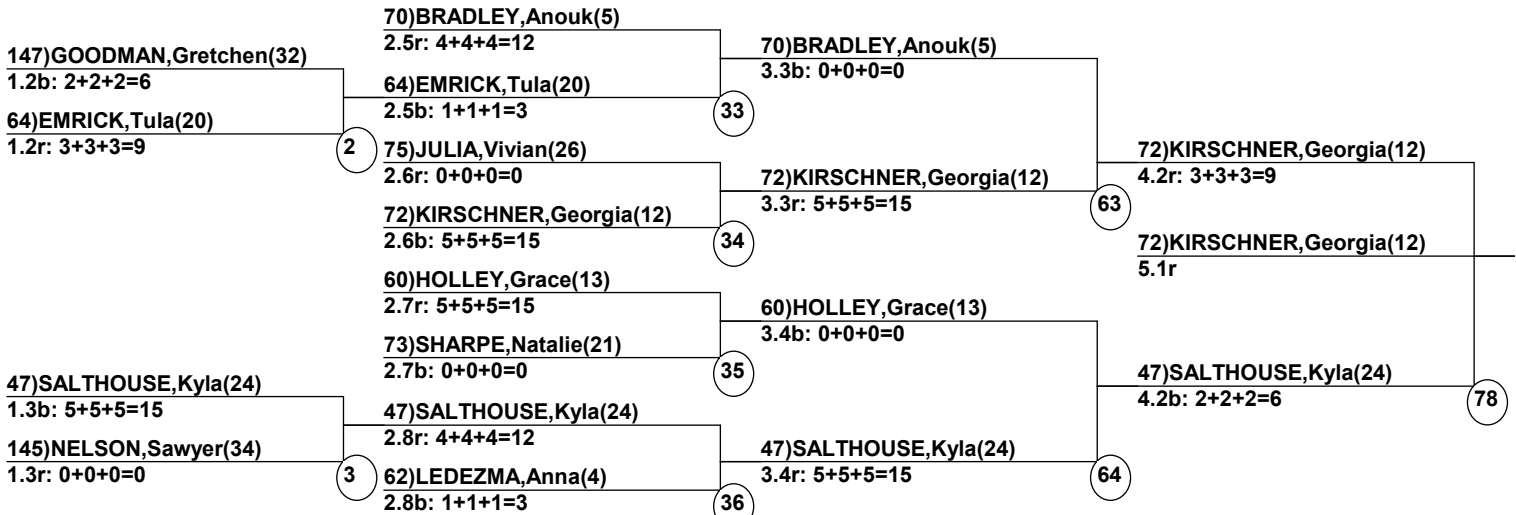

Female Road to Semi-Finals (5.1R)