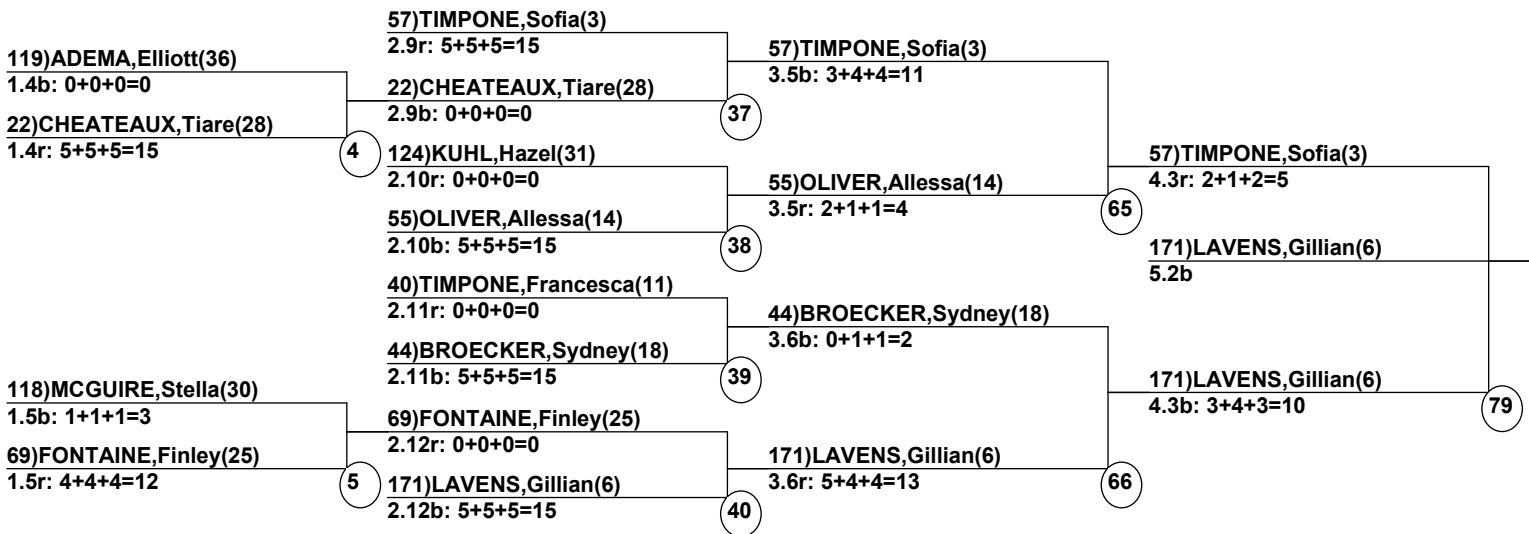

## UNOFFICIAL Duals (SUNDAY) - Telluride 2022 UNOFFICIAL

-----  
Duals1    Event    Date: Mar 15, 2022 (Tue)  
Female/Male                                      (By Duals1 Run-order)                      Time: 10:25 am  
Telluride Ski & Golf                              Qualifier Series Fin  
-----

### Female Road to Semi-Finals (5.1B)

### Female Road to Semi-Finals (5.1R)

Female Road to Semi-Finals (5.2B)

Female Road to Semi-Finals (5.2R)

Male Road to Semi-Finals (5.1B)

Male Road to Semi-Finals (5.1R)

Male Road to Semi-Finals (5.2B)

Male Road to Semi-Finals (5.2R)