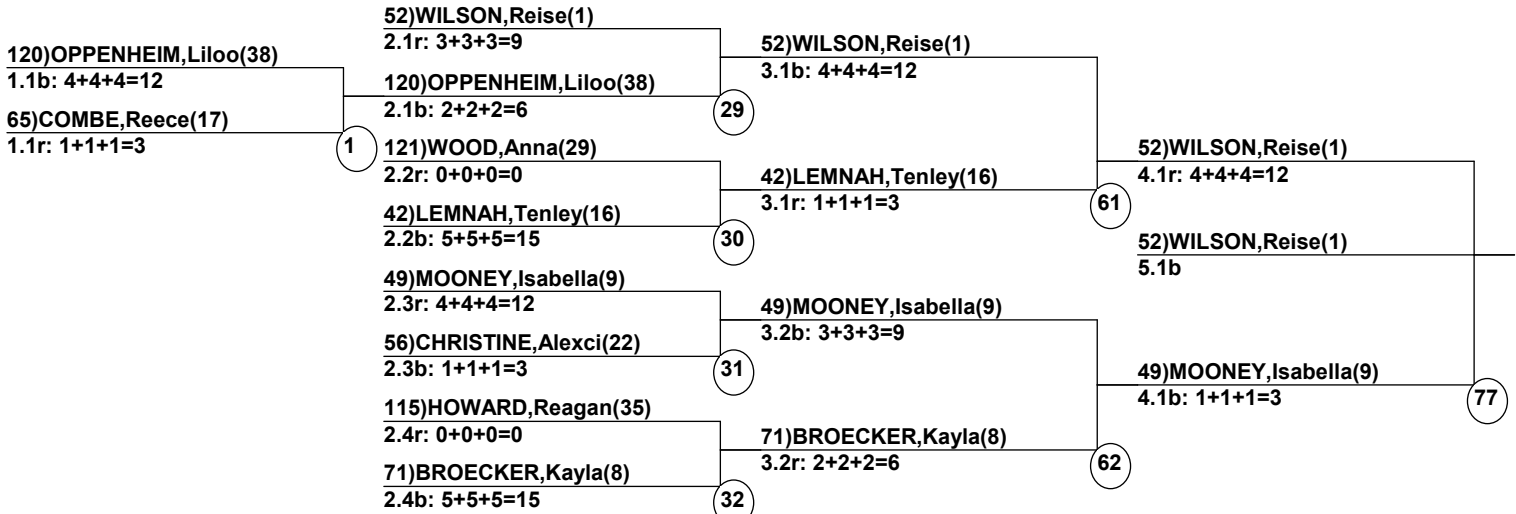

Female Road to Semi-Finals (5.1B)