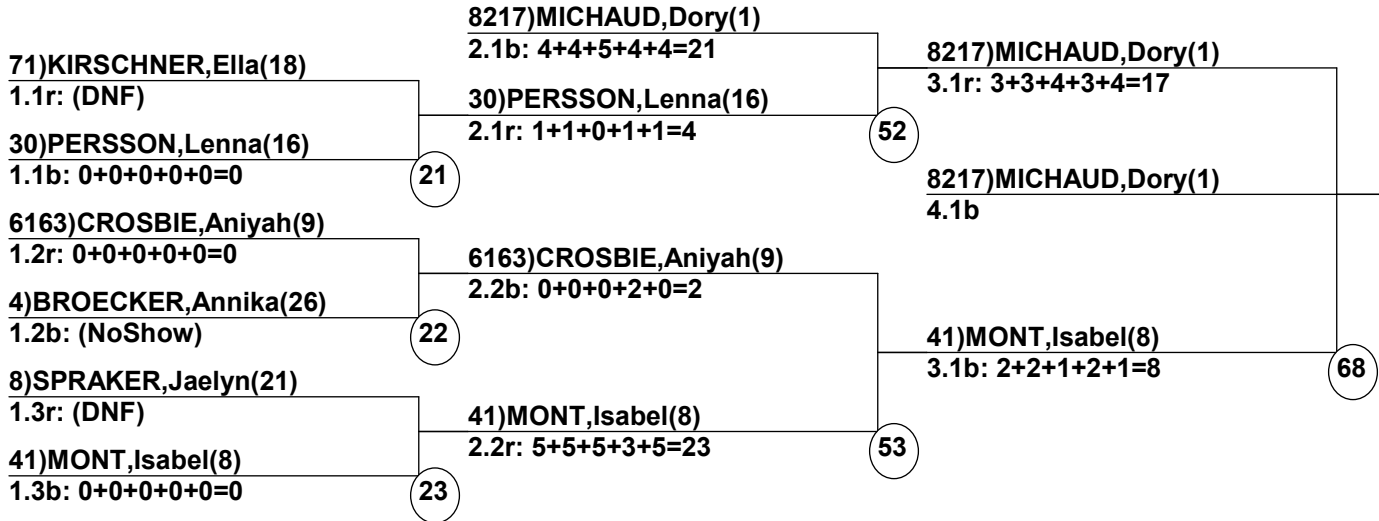

Vail Valley Moguls  
Vail Mountain  
Jan 23, 2022 (Sun) (U0720) (U0719)

OFFICIAL

Course: Dark Side  
Length: 227 m  
Width: 12 m  
Pitch: 27.5 deg

Head Judge  
Chief of Scoring  
T.D.

Head Judge: LANA,Wendy  
Chief of Comp: LUCAS,James  
T.D.: JOHNSON,Thomas  
Chief of Scoring: CUPP,Erica  
Judge 1: FOROGLOU BELLEVILLE,Alexandra  
Judge 2: SILVERSTONE,Mandy  
Judge 3: LANA,Wendy  
Judge 4: BOYCZUK,John  
Judge 5: CARPENTER,Helena

OFFICIAL

Duals1 Event Date: Jan 23, 2022 (Sun)  
Female/Male (By Duals1 Run-order) Time: 7:20 pm  
Vail Mountain Vail Valley Moguls

Male Road to Semi-Finals (5.1B)

Male Road to Semi-Finals (5.1R)

Male Road to Semi-Finals (5.2B)

Male Road to Semi-Finals (5.2R)

Female Road to Semi-Finals (4.1B)

Female Road to Semi-Finals (4.1R)

Female Road to Semi-Finals (4.2B)

Female Road to Semi-Finals (4.2R)

Male Semi-Finals

Female Semi-Finals