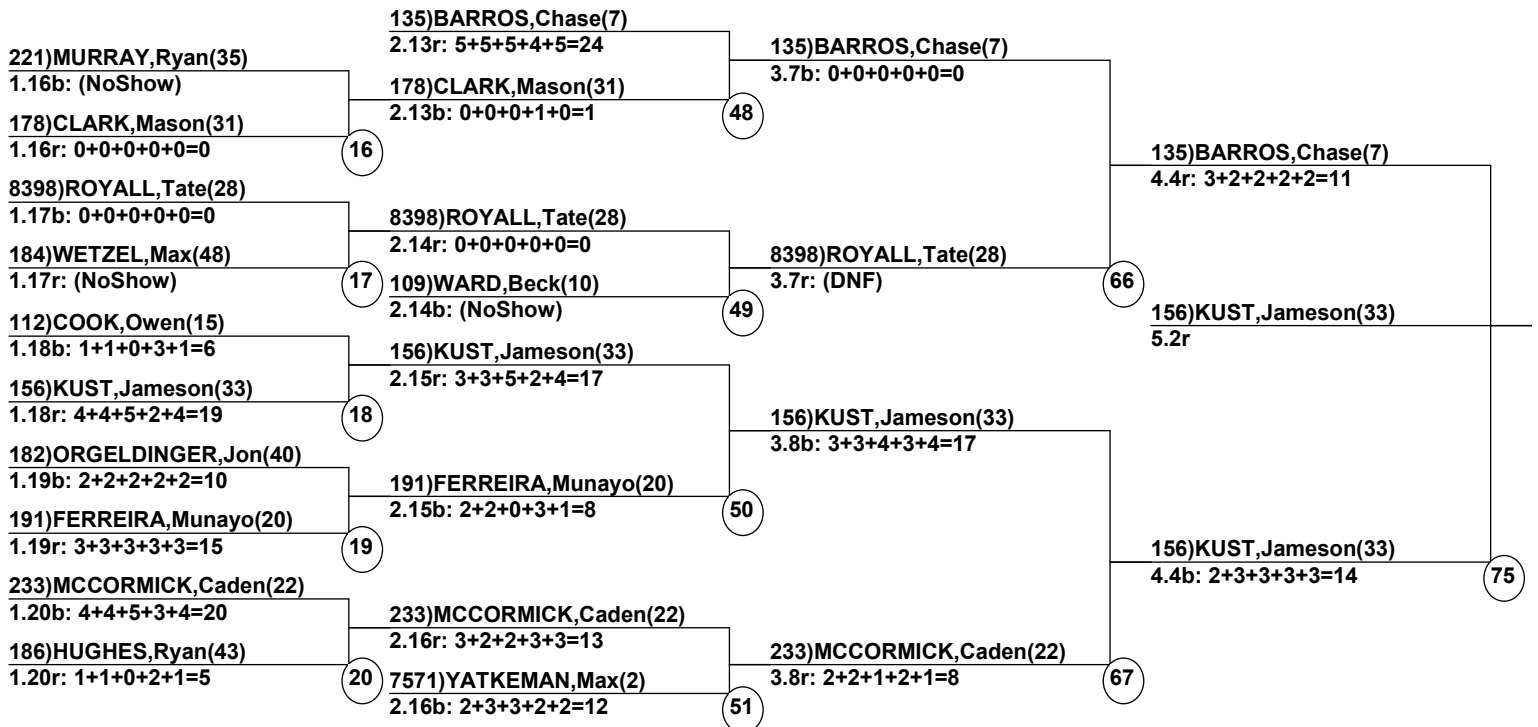

Vail Valley Moguls  
Vail Mountain  
Jan 23, 2022 (Sun) (U0720) (U0719)

OFFICIAL

Course: Dark Side  
Length: 227 m  
Width: 12 m  
Pitch: 27.5 deg

Head Judge  
Chief of Scoring  
T.D.

Head Judge: LANA,Wendy  
Chief of Comp: LUCAS,James  
T.D.: JOHNSON,Thomas  
Chief of Scoring: CUPP,Erica  
Judge 1: FOROGLOU BELLEVILLE,Alexandra  
Judge 2: SILVERSTONE,Mandy  
Judge 3: LANA,Wendy  
Judge 4: BOYCZUK,John  
Judge 5: CARPENTER,Helena

OFFICIAL

Duals1 Event Date: Jan 23, 2022 (Sun)  
Female/Male (By Duals1 Run-order) Time: 7:20 pm  
Vail Mountain Vail Valley Moguls

Male Road to Semi-Finals (5.1B)

Male Road to Semi-Finals (5.1R)

Male Road to Semi-Finals (5.2B)

Male Road to Semi-Finals (5.2R)

Female Road to Semi-Finals (4.1B)

Female Road to Semi-Finals (4.1R)

Female Road to Semi-Finals (4.2B)

Female Road to Semi-Finals (4.2R)

Male Semi-Finals

Female Semi-Finals