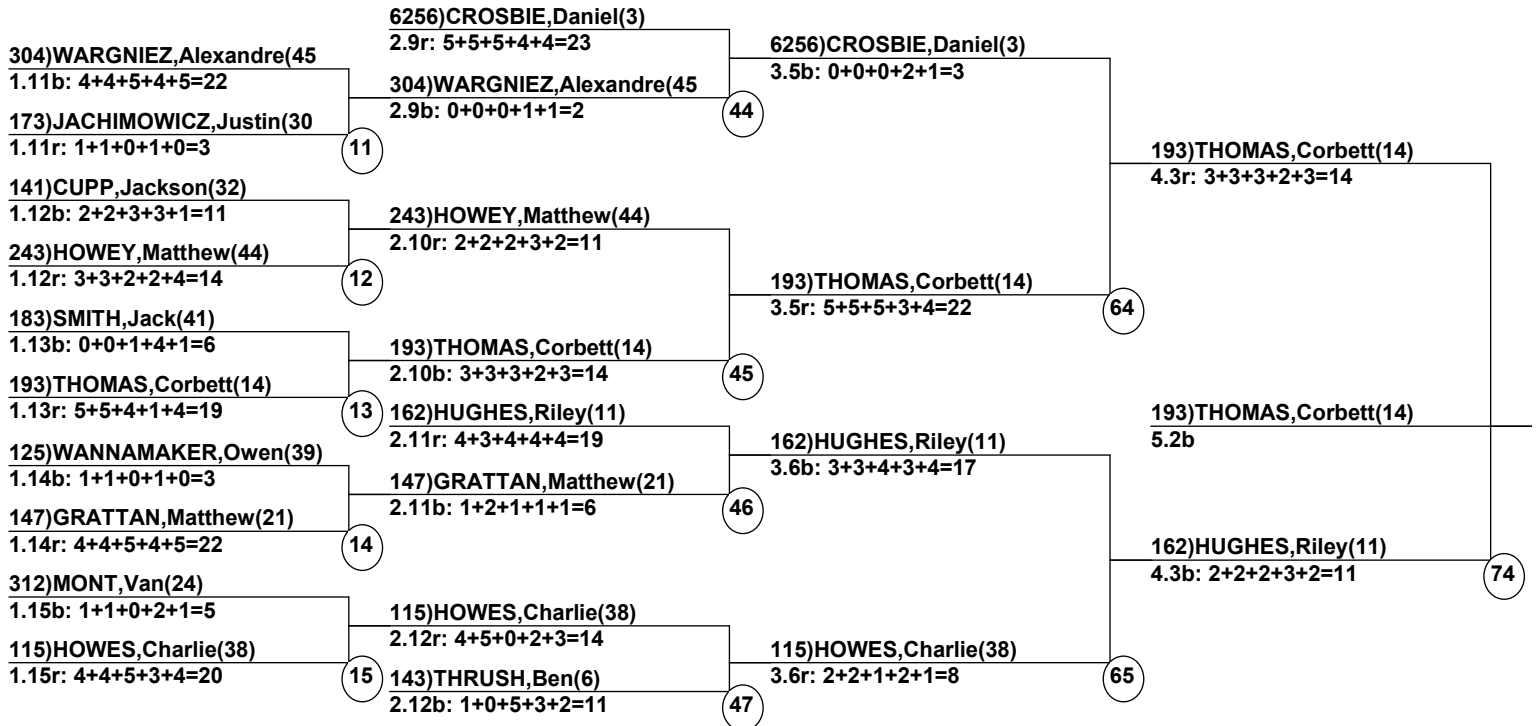

Vail Valley Moguls  
Vail Mountain  
Jan 23, 2022 (Sun) (U0720) (U0719)

OFFICIAL

Course: Dark Side  
Length: 227 m  
Width: 12 m  
Pitch: 27.5 deg

Head Judge  
Chief of Scoring  
T.D.

Head Judge: LANA,Wendy  
Chief of Comp: LUCAS,James  
T.D.: JOHNSON,Thomas  
Chief of Scoring: CUPP,Erica  
Judge 1: FOROGLOU BELLEVILLE,Alexandra  
Judge 2: SILVERSTONE,Mandy  
Judge 3: LANA,Wendy  
Judge 4: BOYCZUK,John  
Judge 5: CARPENTER,Helena

OFFICIAL

Duals1 Event Date: Jan 23, 2022 (Sun)  
Female/Male (By Duals1 Run-order) Time: 7:20 pm  
Vail Mountain Vail Valley Moguls

Male Road to Semi-Finals (5.1B)

Male Road to Semi-Finals (5.1R)

Male Road to Semi-Finals (5.2B)

Male Road to Semi-Finals (5.2R)

Female Road to Semi-Finals (4.1B)

Female Road to Semi-Finals (4.1R)

Female Road to Semi-Finals (4.2B)

Female Road to Semi-Finals (4.2R)

Male Semi-Finals

Female Semi-Finals