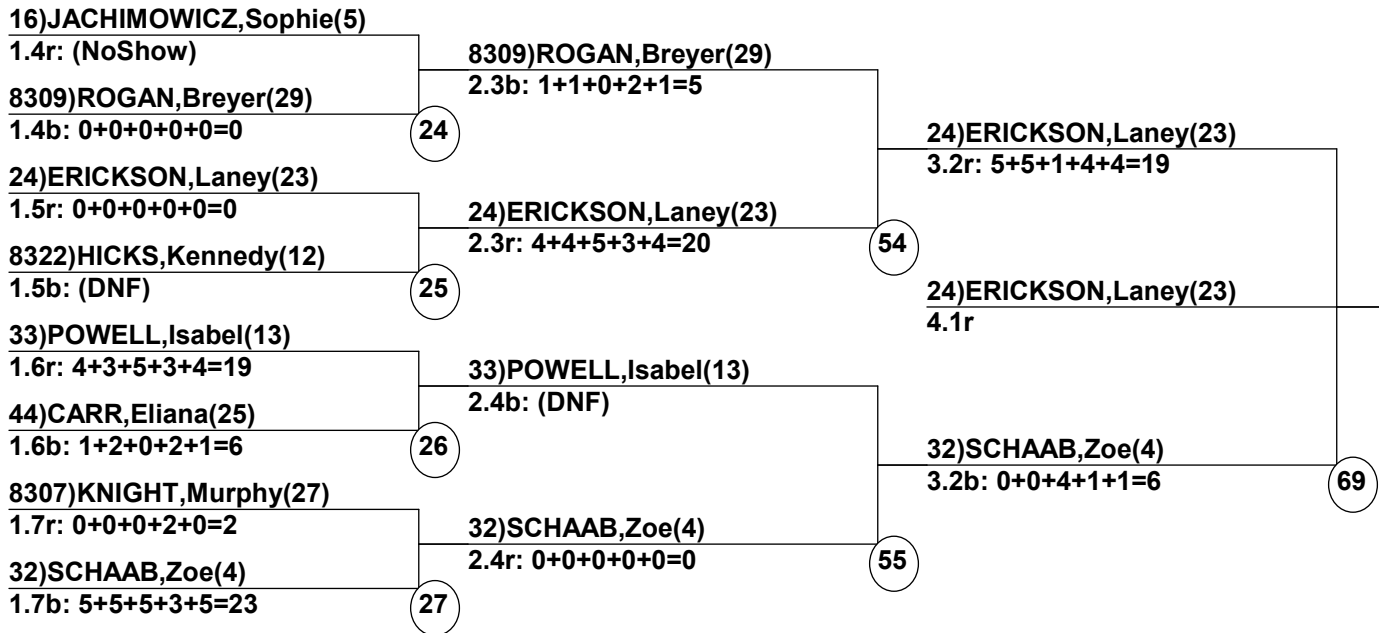

Vail Valley Moguls  
Vail Mountain  
Jan 23, 2022 (Sun) (U0720) (U0719)

OFFICIAL

Course: Dark Side  
Length: 227 m  
Width: 12 m  
Pitch: 27.5 deg

Head Judge  
Chief of Scoring  
T.D.

Head Judge: LANA,Wendy  
Chief of Comp: LUCAS,James  
T.D.: JOHNSON,Thomas  
Chief of Scoring: CUPP,Erica  
Judge 1: FOROGLOU BELLEVILLE,Alexandra  
Judge 2: SILVERSTONE,Mandy  
Judge 3: LANA,Wendy  
Judge 4: BOYCZUK,John  
Judge 5: CARPENTER,Helena

OFFICIAL

Duals1 Event Date: Jan 23, 2022 (Sun)  
Female/Male (By Duals1 Run-order) Time: 7:20 pm  
Vail Mountain Vail Valley Moguls

Male Road to Semi-Finals (5.1B)

Male Road to Semi-Finals (5.1R)

Male Road to Semi-Finals (5.2B)

Male Road to Semi-Finals (5.2R)

Female Road to Semi-Finals (4.1B)

Female Road to Semi-Finals (4.1R)

Female Road to Semi-Finals (4.2B)

Female Road to Semi-Finals (4.2R)

Male Semi-Finals

Female Semi-Finals