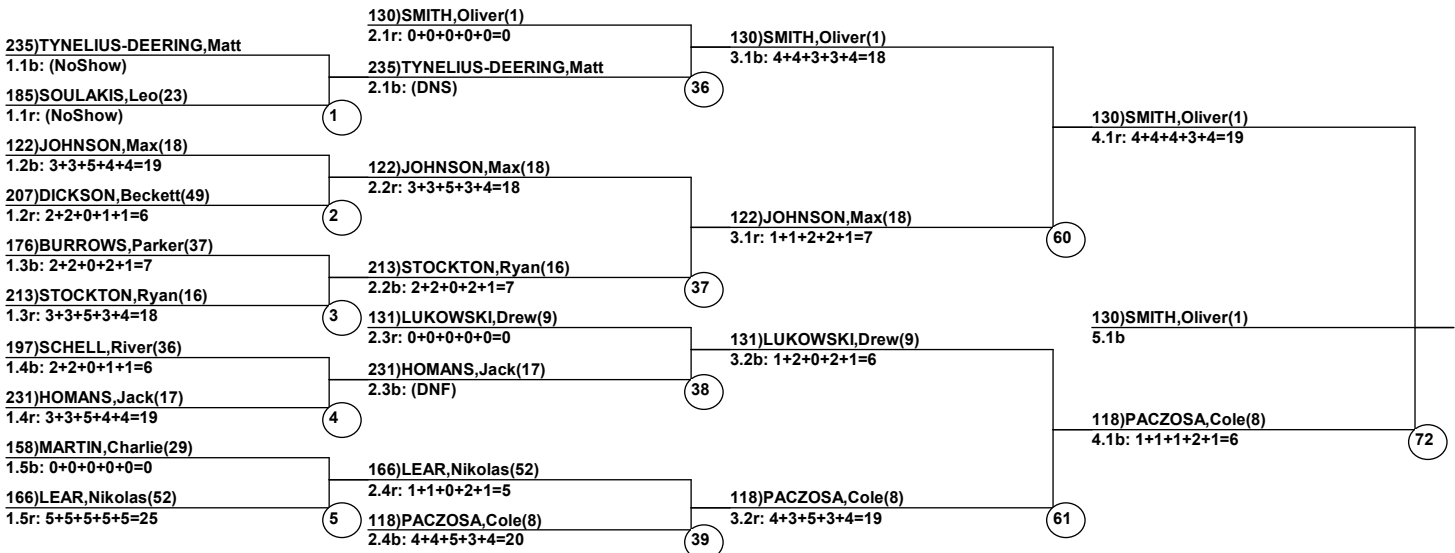

Vail Valley Moguls  
Vail Mountain  
Jan 23, 2022 (Sun) (U0720) (U0719)

OFFICIAL

Course: Dark Side  
Length: 227 m  
Width: 12 m  
Pitch: 27.5 deg

Head Judge  
Chief of Scoring  
T.D.

Head Judge: LANA,Wendy  
Chief of Comp: LUCAS,James  
T.D.: JOHNSON,Thomas  
Chief of Scoring: CUPP,Erica  
Judge 1: FOROGLOU BELLEVILLE,Alexandra  
Judge 2: SILVERSTONE,Mandy  
Judge 3: LANA,Wendy  
Judge 4: BOYCZUK,John  
Judge 5: CARPENTER,Helena

OFFICIAL

Duals1 Event Date: Jan 23, 2022 (Sun)  
Female/Male (By Duals1 Run-order) Time: 7:20 pm  
Vail Mountain Vail Valley Moguls

Male Road to Semi-Finals (5.1B)

Male Road to Semi-Finals (5.1R)

Male Road to Semi-Finals (5.2B)

Male Road to Semi-Finals (5.2R)

Female Road to Semi-Finals (4.1B)

Female Road to Semi-Finals (4.1R)

Female Road to Semi-Finals (4.2B)

Female Road to Semi-Finals (4.2R)

Male Semi-Finals

Female Semi-Finals