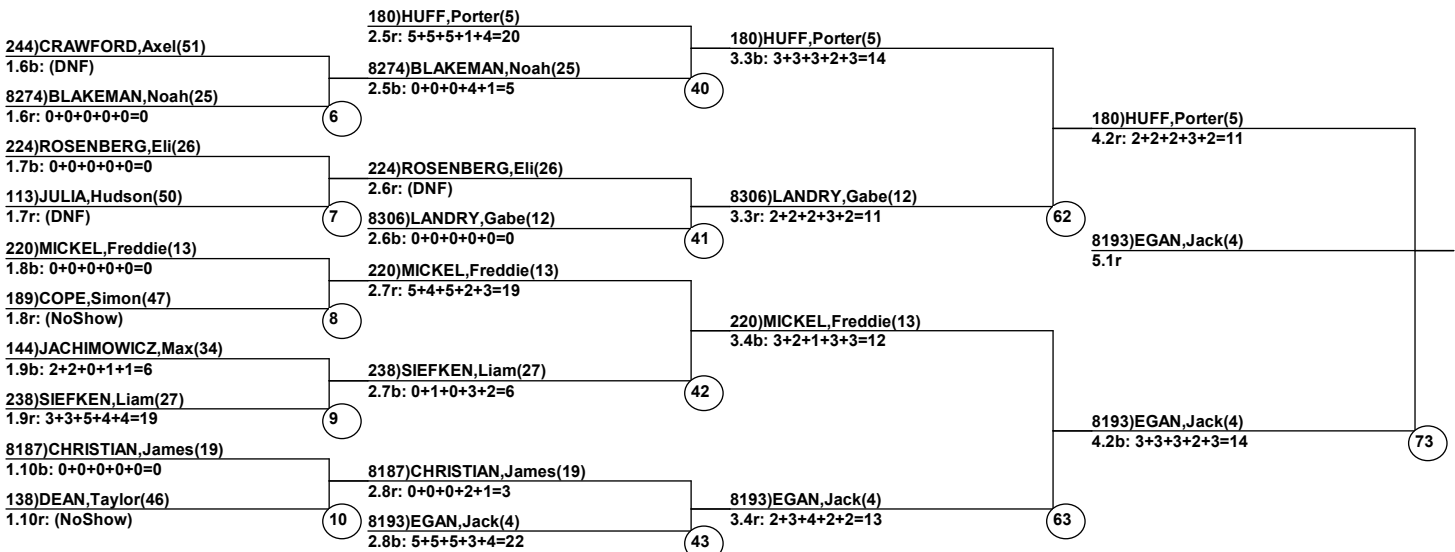

Vail Valley Moguls  
Vail Mountain  
Jan 23, 2022 (Sun) (U0720) (U0719)

OFFICIAL

Course: Dark Side  
Length: 227 m  
Width: 12 m  
Pitch: 27.5 deg

Head Judge  
Chief of Scoring  
T.D.

Head Judge: LANA,Wendy  
Chief of Comp: LUCAS,James  
T.D.: JOHNSON,Thomas  
Chief of Scoring: CUPP,Erica  
Judge 1: FOROGLOU BELLEVILLE,Alexandra  
Judge 2: SILVERSTONE,Mandy  
Judge 3: LANA,Wendy  
Judge 4: BOYCZUK,John  
Judge 5: CARPENTER,Helena

OFFICIAL

Duals1 Event Date: Jan 23, 2022 (Sun)  
Female/Male (By Duals1 Run-order) Time: 7:20 pm  
Vail Mountain Vail Valley Moguls

Male Road to Semi-Finals (5.1B)

Male Road to Semi-Finals (5.1R)

Male Road to Semi-Finals (5.2B)

Male Road to Semi-Finals (5.2R)

Female Road to Semi-Finals (4.1B)

Female Road to Semi-Finals (4.1R)

Female Road to Semi-Finals (4.2B)

Female Road to Semi-Finals (4.2R)

Male Semi-Finals

Female Semi-Finals