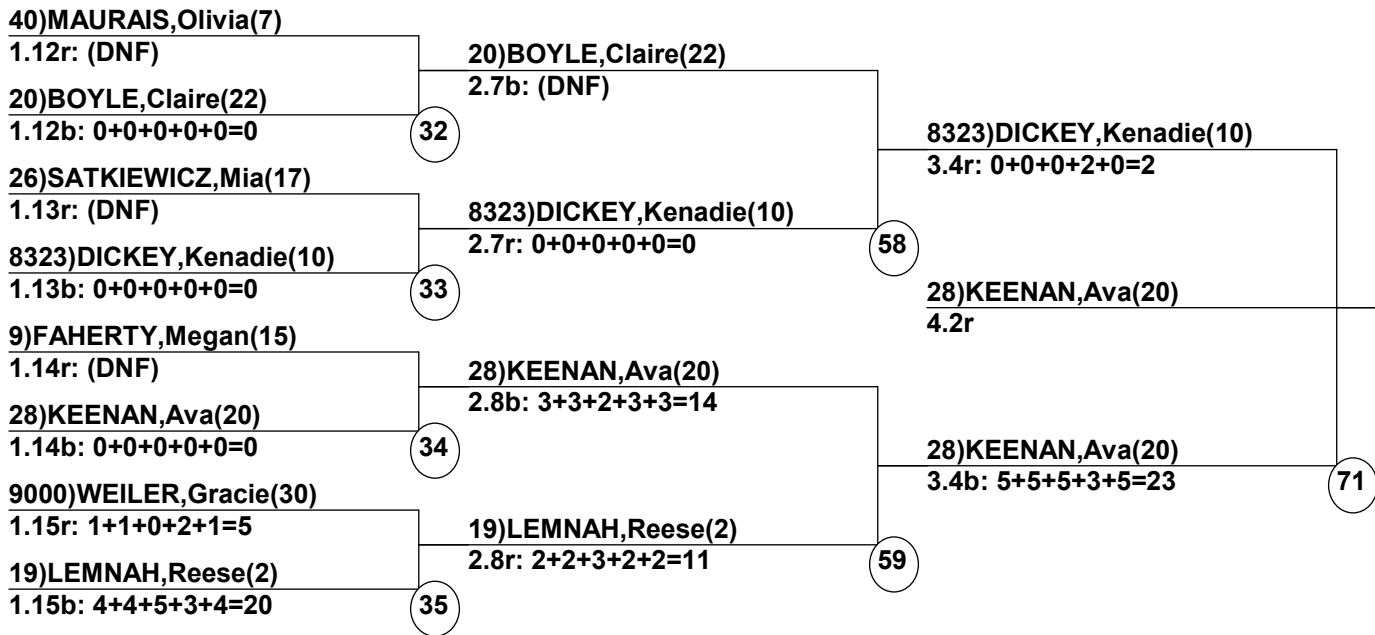

Vail Valley Moguls  
Vail Mountain  
Jan 23, 2022 (Sun) (U0720) (U0719)

OFFICIAL

Course: Dark Side  
Length: 227 m  
Width: 12 m  
Pitch: 27.5 deg

Head Judge  
Chief of Scoring  
T.D.

Head Judge: LANA,Wendy  
Chief of Comp: LUCAS,James  
T.D.: JOHNSON,Thomas  
Chief of Scoring: CUPP,Erica  
Judge 1: FOROGLOU BELLEVILLE,Alexandra  
Judge 2: SILVERSTONE,Mandy  
Judge 3: LANA,Wendy  
Judge 4: BOYCZUK,John  
Judge 5: CARPENTER,Helena

OFFICIAL

Duals1 Event Date: Jan 23, 2022 (Sun)  
Female/Male (By Duals1 Run-order) Time: 7:20 pm  
Vail Mountain Vail Valley Moguls

Male Road to Semi-Finals (5.1B)

Male Road to Semi-Finals (5.1R)

Male Road to Semi-Finals (5.2B)

Male Road to Semi-Finals (5.2R)

Female Road to Semi-Finals (4.1B)

Female Road to Semi-Finals (4.1R)

Female Road to Semi-Finals (4.2B)

Female Road to Semi-Finals (4.2R)

Male Semi-Finals

Female Semi-Finals