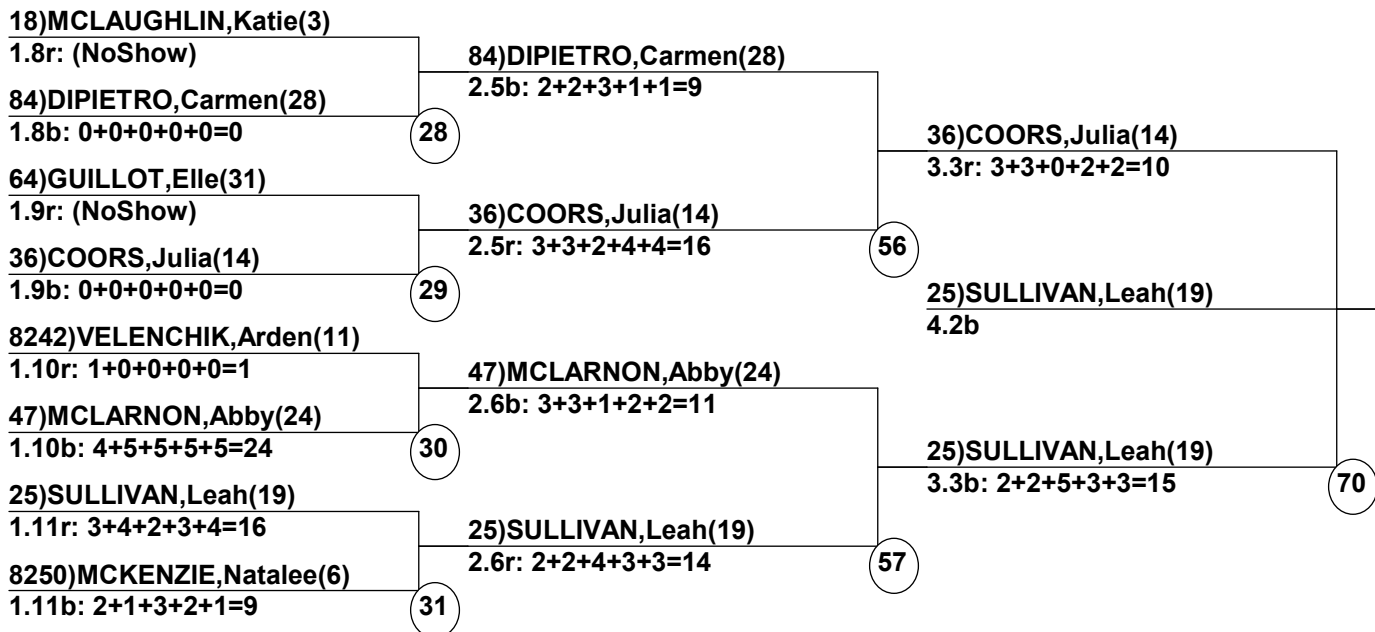

Vail Valley Moguls  
Vail Mountain  
Jan 23, 2022 (Sun) (U0720) (U0719)

OFFICIAL

Course: Dark Side  
Length: 227 m  
Width: 12 m  
Pitch: 27.5 deg

Head Judge  
Chief of Scoring  
T.D.

Head Judge: LANA,Wendy  
Chief of Comp: LUCAS,James  
T.D.: JOHNSON,Thomas  
Chief of Scoring: CUPP,Erica  
Judge 1: FOROGLOU BELLEVILLE,Alexandra  
Judge 2: SILVERSTONE,Mandy  
Judge 3: LANA,Wendy  
Judge 4: BOYCZUK,John  
Judge 5: CARPENTER,Helena

OFFICIAL

Duals1 Event Date: Jan 23, 2022 (Sun)  
Female/Male (By Duals1 Run-order) Time: 7:20 pm  
Vail Mountain Vail Valley Moguls

Male Road to Semi-Finals (5.1B)

Male Road to Semi-Finals (5.1R)

Male Road to Semi-Finals (5.2B)

Male Road to Semi-Finals (5.2R)

Female Road to Semi-Finals (4.1B)

Female Road to Semi-Finals (4.1R)

Female Road to Semi-Finals (4.2B)

Female Road to Semi-Finals (4.2R)

Male Semi-Finals

Female Semi-Finals