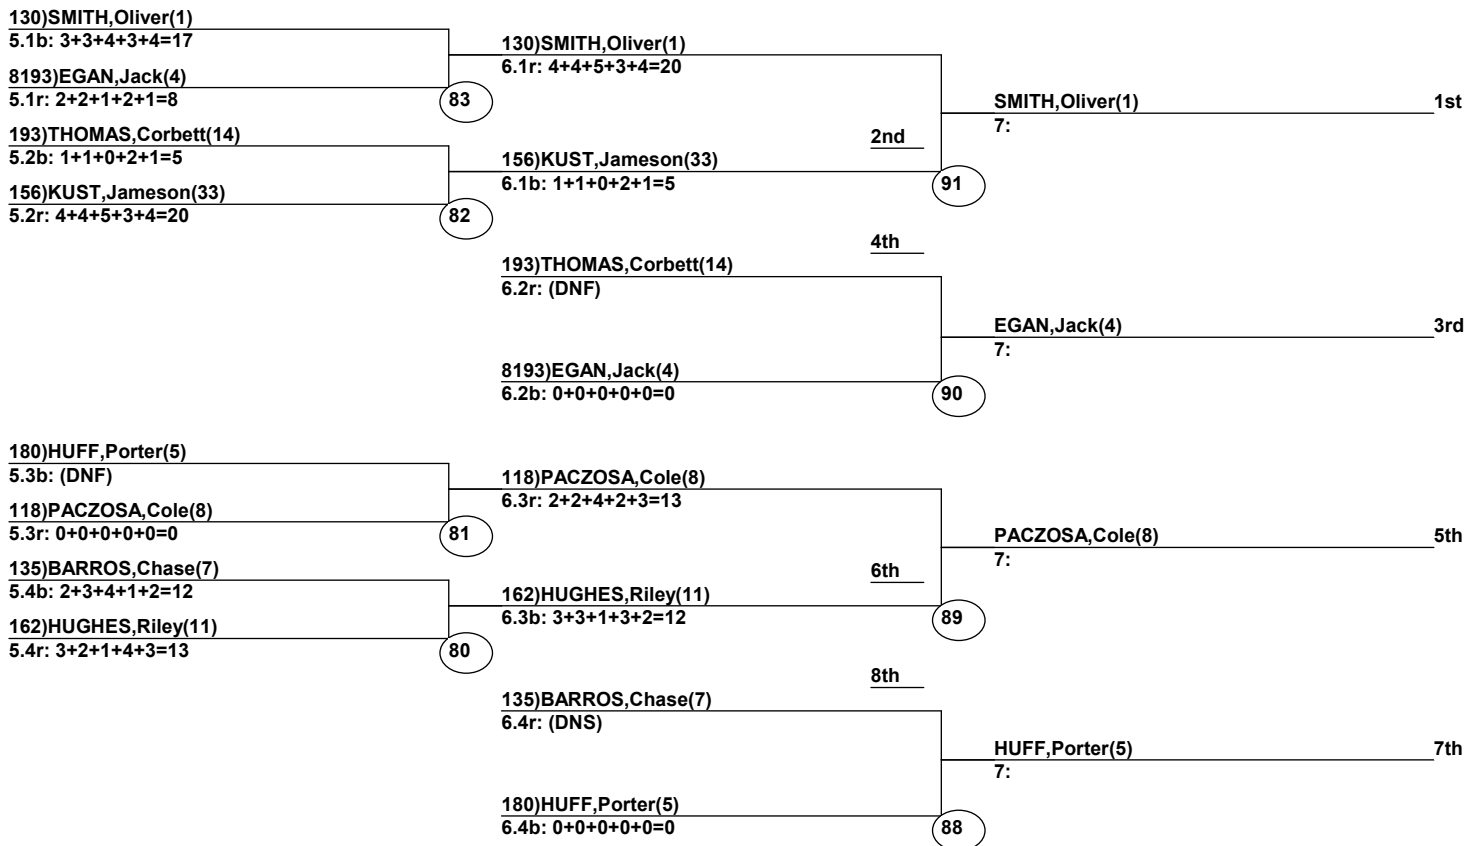

Vail Valley Moguls  
Vail Mountain  
Jan 23, 2022 (Sun) (U0720) (U0719)

OFFICIAL

Course: Dark Side  
Length: 227 m  
Width: 12 m  
Pitch: 27.5 deg

Head Judge  
Chief of Scoring  
T.D.

Head Judge: LANA,Wendy  
Chief of Comp: LUCAS,James  
T.D.: JOHNSON,Thomas  
Chief of Scoring: CUPP,Erica  
Judge 1: FOROGLOU BELLEVILLE,Alexandra  
Judge 2: SILVERSTONE,Mandy  
Judge 3: LANA,Wendy  
Judge 4: BOYCZUK,John  
Judge 5: CARPENTER,Helena

OFFICIAL

Duals1 Event Date: Jan 23, 2022 (Sun)  
Female/Male (By Duals1 Run-order) Time: 7:20 pm  
Vail Mountain Vail Valley Moguls

Male Road to Semi-Finals (5.1B)

Male Road to Semi-Finals (5.1R)

Male Road to Semi-Finals (5.2B)

Male Road to Semi-Finals (5.2R)

Female Road to Semi-Finals (4.1B)

Female Road to Semi-Finals (4.1R)

Female Road to Semi-Finals (4.2B)

Female Road to Semi-Finals (4.2R)

Male Semi-Finals

Female Semi-Finals