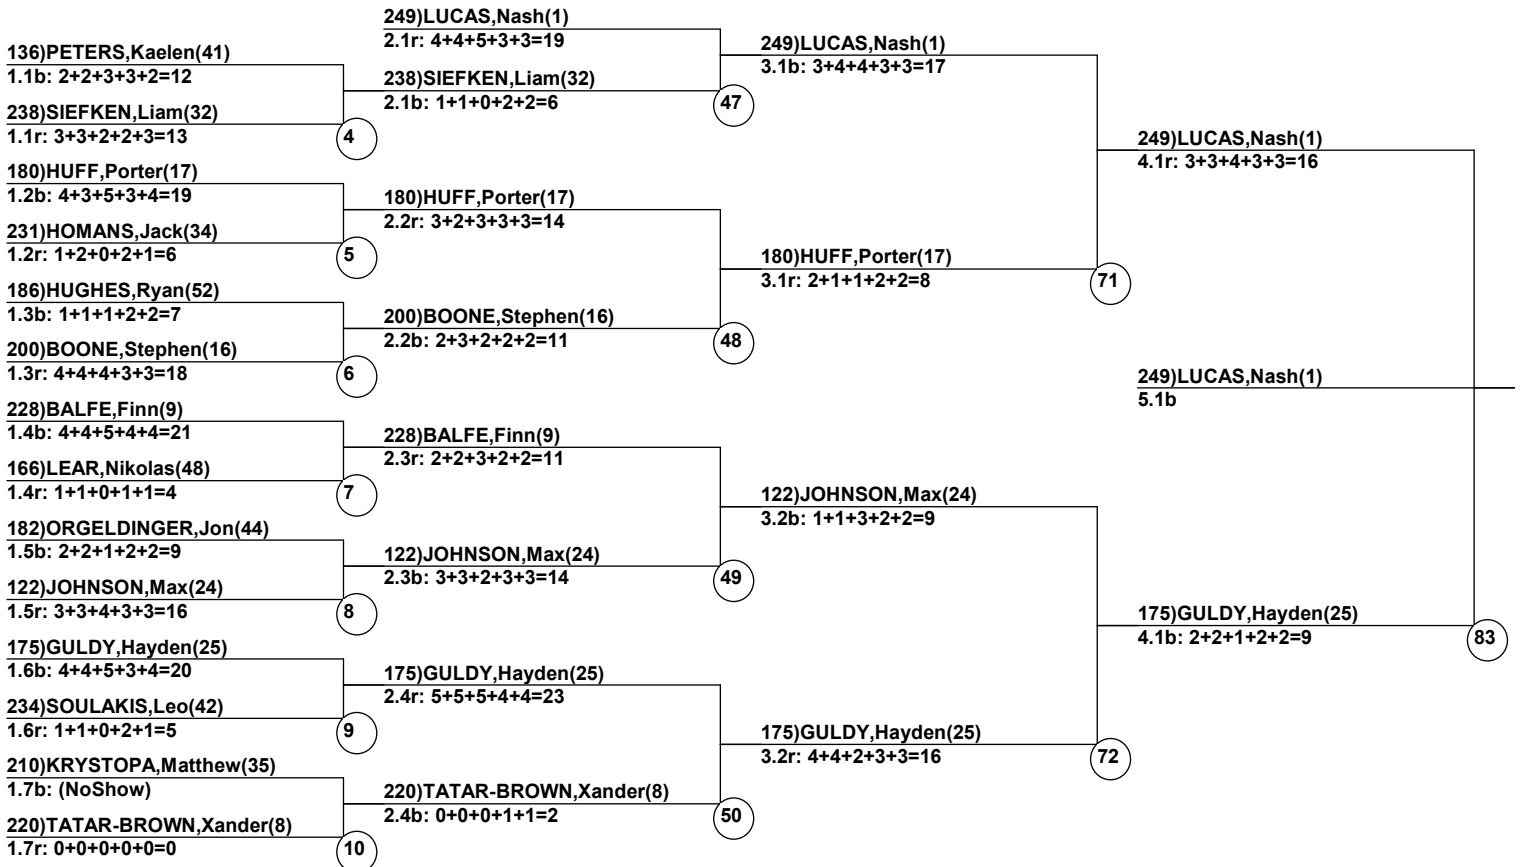

Course: Ambush
Length: 238 m
Width: 12 m
Pitch: 26 deg

Head Judge

Chief of Scoring

T.D.

OFFICIAL

Duals1 Event Date: Mar 6, 2022 (Sun)
Female/Male (By Duals1 Run-order) Time: 8:33 pm
Winter Park Resort Mogul Divisional Cha

Female Road to Semi-Finals (5.1B)

Female Road to Semi-Finals (5.1R)

Female Road to Semi-Finals (5.2B)

Female Road to Semi-Finals (5.2R)

Male Road to Semi-Finals (5.1B)

Male Road to Semi-Finals (5.1R)

Male Road to Semi-Finals (5.2B)

Male Road to Semi-Finals (5.2R)

Female Semi-Finals

Male Semi-Finals