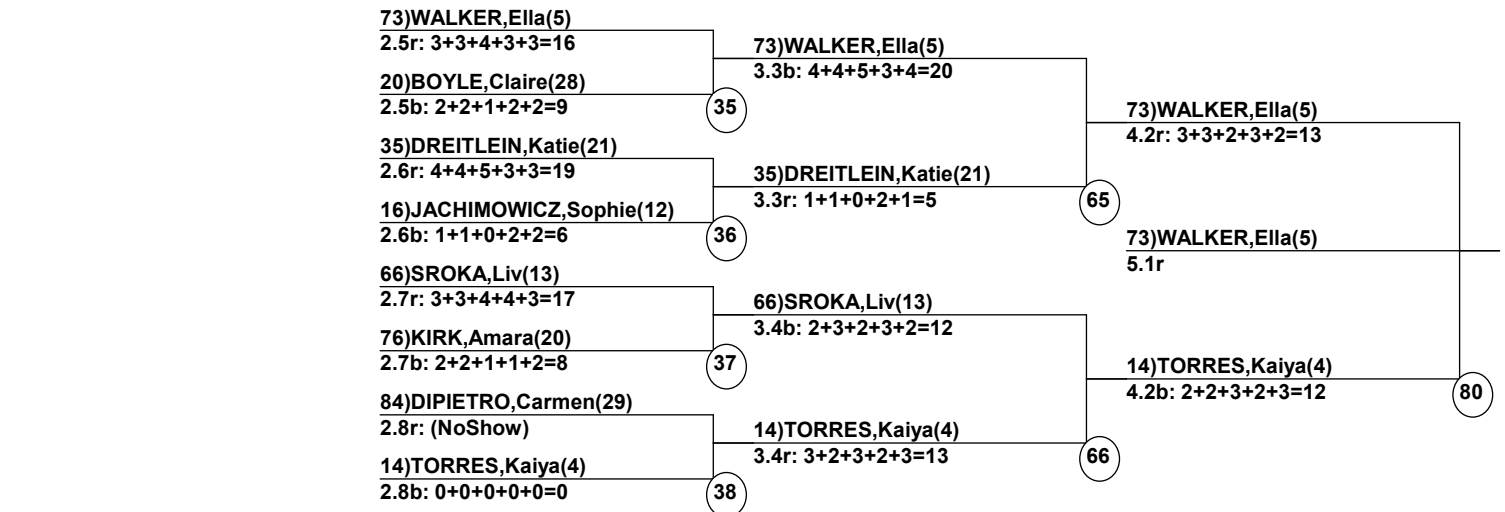

Course: Ambush
Length: 238 m
Width: 12 m
Pitch: 26 deg

Head Judge

Chief of Scoring

T.D.

OFFICIAL

Duals1 Event Date: Mar 6, 2022 (Sun)
Female/Male (By Duals1 Run-order) Time: 8:33 pm
Winter Park Resort Mogul Divisional Cha

Female Road to Semi-Finals (5.1B)

Female Road to Semi-Finals (5.1R)

Female Road to Semi-Finals (5.2B)

Female Road to Semi-Finals (5.2R)

Male Road to Semi-Finals (5.1B)

Male Road to Semi-Finals (5.1R)

Male Road to Semi-Finals (5.2B)