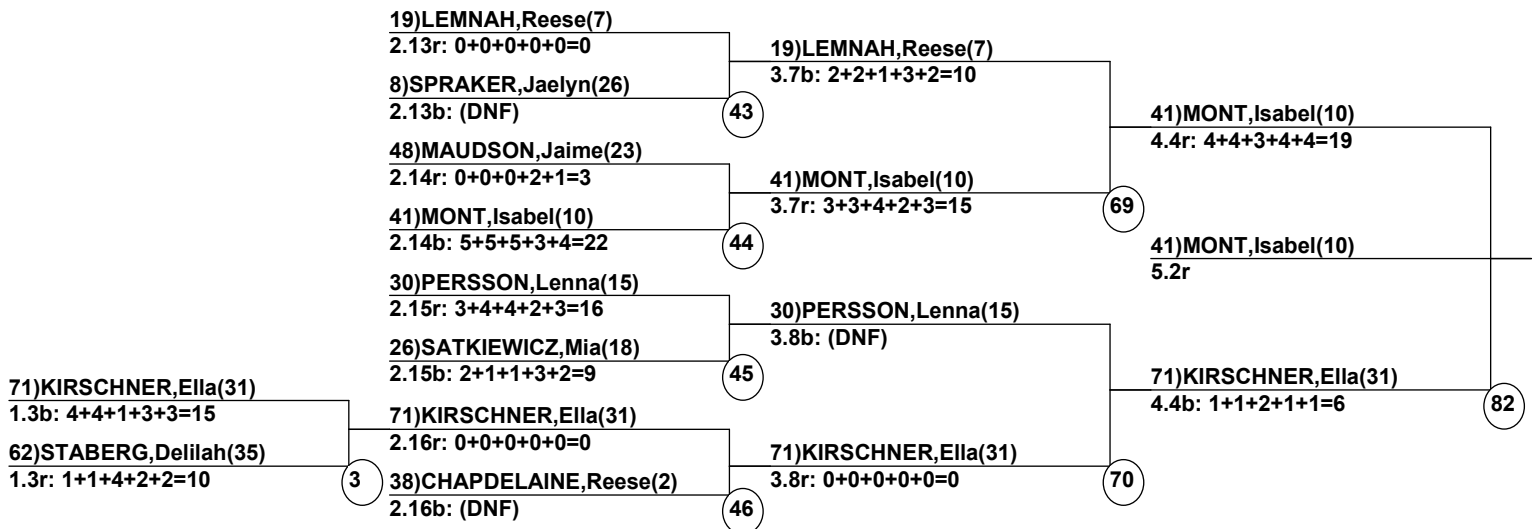

Course: Ambush
Length: 238 m
Width: 12 m
Pitch: 26 deg

Head Judge

Chief of Scoring

T.D.

OFFICIAL

Duals1 Event Date: Mar 6, 2022 (Sun)
Female/Male (By Duals1 Run-order) Time: 8:33 pm
Winter Park Resort Mogul Divisional Cha

Female Road to Semi-Finals (5.1B)

Female Road to Semi-Finals (5.1R)

Female Road to Semi-Finals (5.2B)

Female Road to Semi-Finals (5.2R)

Male Road to Semi-Finals (5.1B)

Male Road to Semi-Finals (5.1R)

Male Road to Semi-Finals (5.2B)

Male Road to Semi-Finals (5.2R)

Female Semi-Finals

Male Semi-Finals