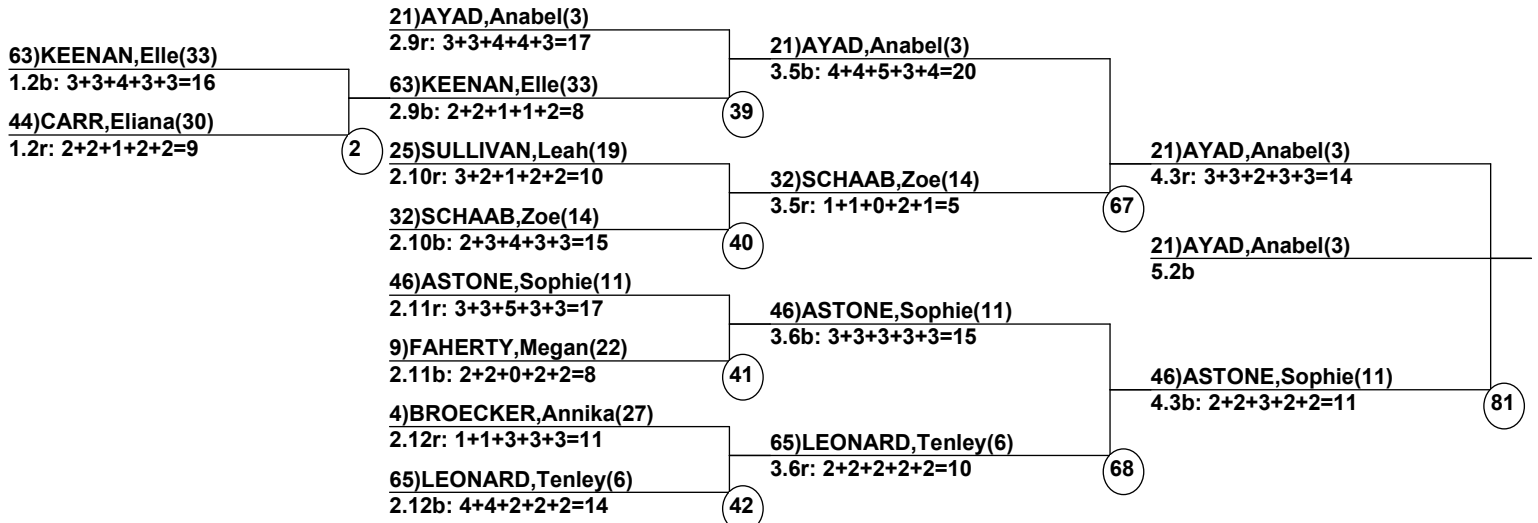

Course: Ambush
Length: 238 m
Width: 12 m
Pitch: 26 deg

Head Judge

Chief of Scoring

T.D.

OFFICIAL

Duals1 Event Date: Mar 6, 2022 (Sun)
Female/Male (By Duals1 Run-order) Time: 8:33 pm
Winter Park Resort Mogul Divisional Cha

Female Road to Semi-Finals (5.1B)

Female Road to Semi-Finals (5.1R)

Female Road to Semi-Finals (5.2B)

Female Road to Semi-Finals (5.2R)

Male Road to Semi-Finals (5.1B)

Male Road to Semi-Finals (5.1R)

Male Road to Semi-Finals (5.2B)

Male Road to Semi-Finals (5.2R)

Female Semi-Finals

Male Semi-Finals