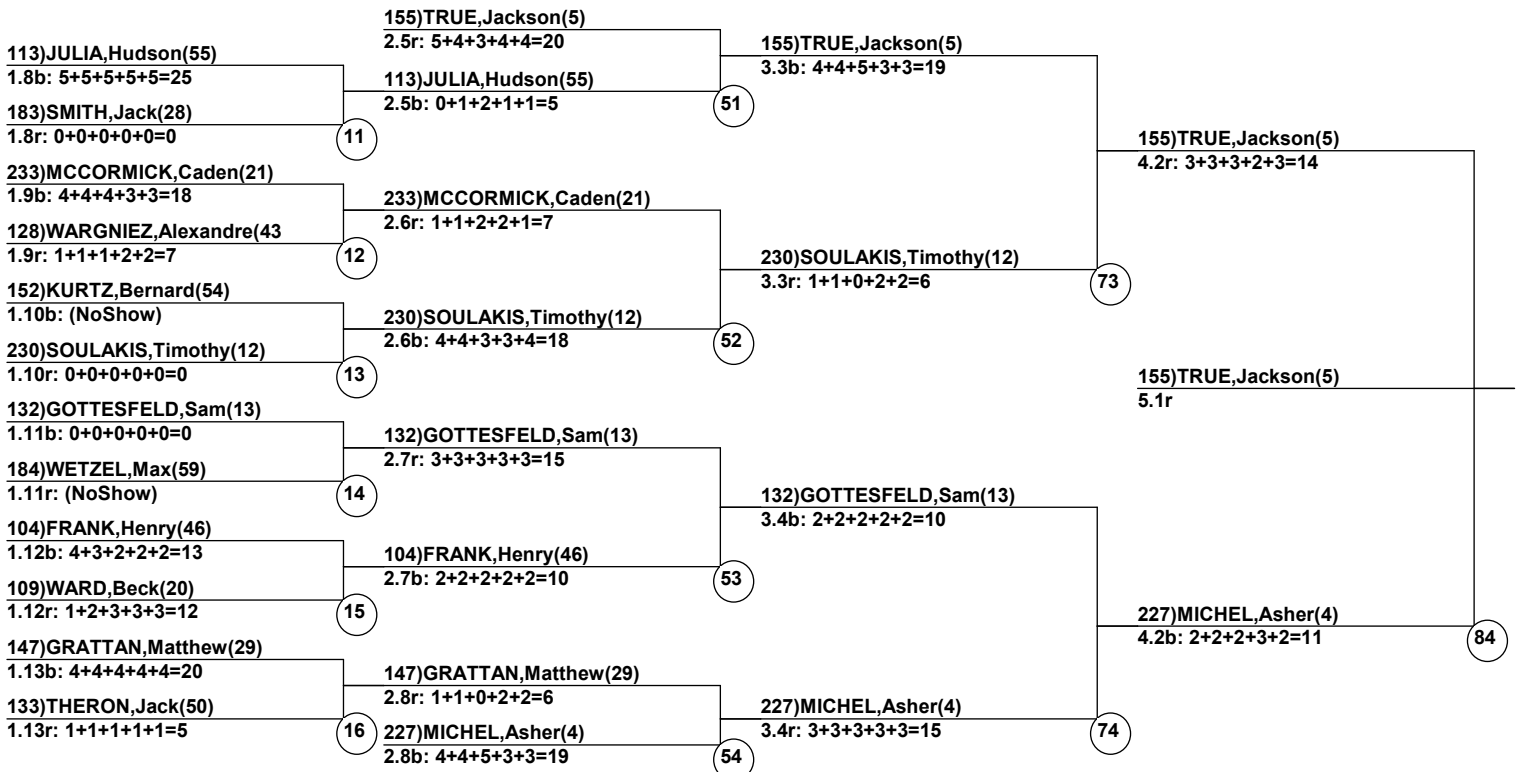

Course: Ambush
Length: 238 m
Width: 12 m
Pitch: 26 deg

Head Judge

Chief of Scoring

T.D.

OFFICIAL

Duals1 Event Date: Mar 6, 2022 (Sun)
Female/Male (By Duals1 Run-order) Time: 8:33 pm
Winter Park Resort Mogul Divisional Cha

Female Road to Semi-Finals (5.1B)

Female Road to Semi-Finals (5.1R)

Female Road to Semi-Finals (5.2B)

Female Road to Semi-Finals (5.2R)

Male Road to Semi-Finals (5.1B)

Male Road to Semi-Finals (5.1R)

Male Road to Semi-Finals (5.2B)

Male Road to Semi-Finals (5.2R)

Female Semi-Finals

Male Semi-Finals