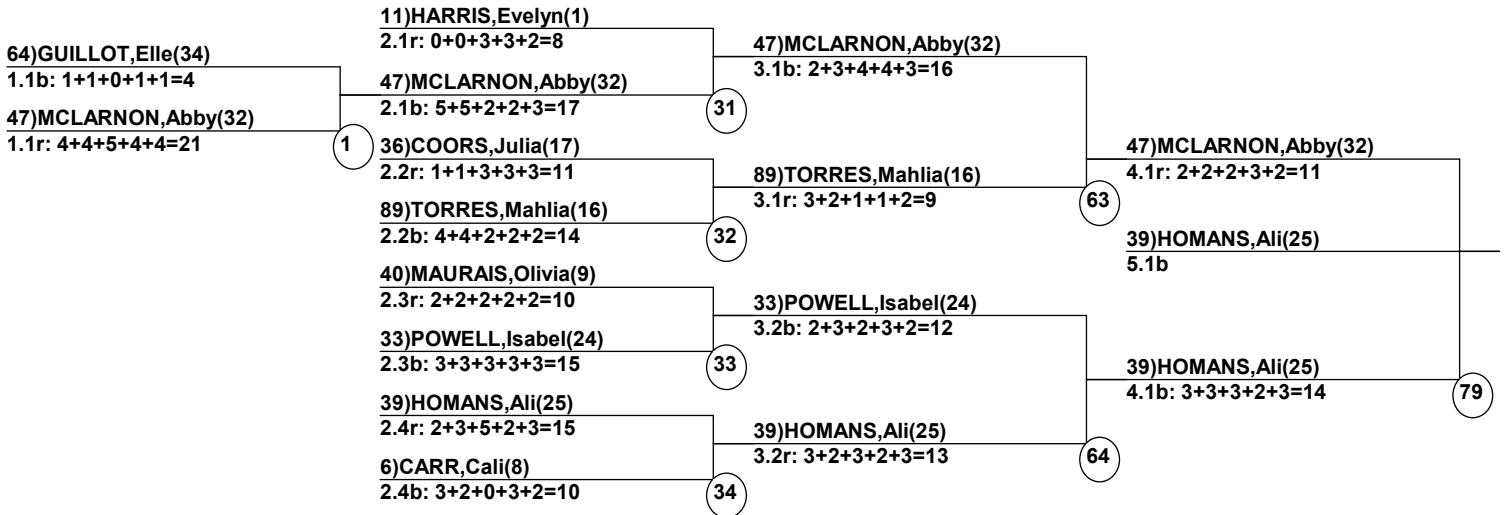

Course: Ambush
Length: 238 m
Width: 12 m
Pitch: 26 deg

Head Judge

Chief of Scoring

T.D.

OFFICIAL

Duals1 Event Date: Mar 6, 2022 (Sun)
Female/Male (By Duals1 Run-order) Time: 8:33 pm
Winter Park Resort Mogul Divisional Cha

Female Road to Semi-Finals (5.1B)

Female Road to Semi-Finals (5.1R)

Female Road to Semi-Finals (5.2B)

Female Road to Semi-Finals (5.2R)

Male Road to Semi-Finals (5.1B)

Male Road to Semi-Finals (5.1R)

Male Road to Semi-Finals (5.2B)

Male Road to Semi-Finals (5.2R)

Female Semi-Finals

Male Semi-Finals