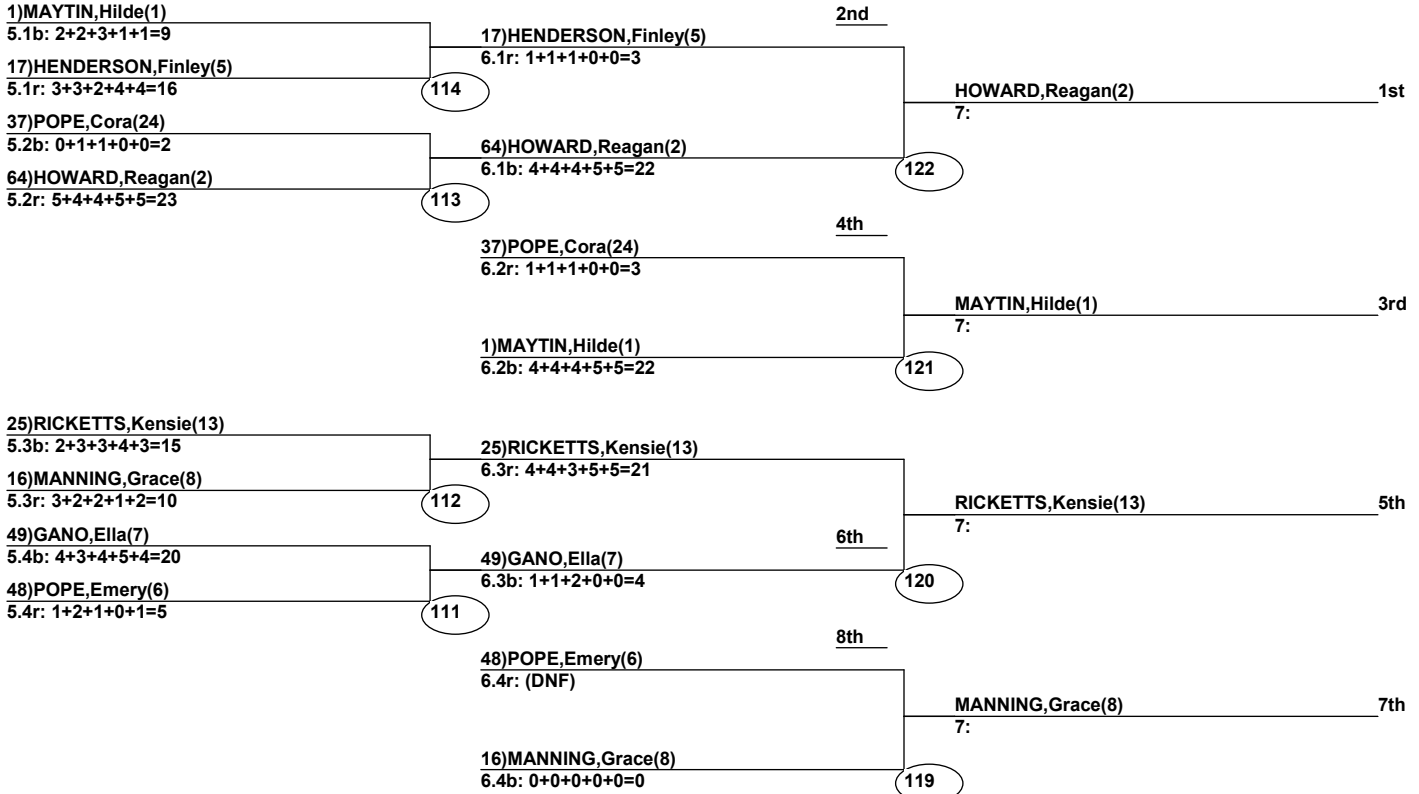

Head Judge
Chief of Scoring
T.D.

Duals Event Date: Mar 10, 2025 (Mon)
Female/Male (By Duals Run-order) Time: 6:09 pm
Winter Park, CO RQS and Duals Rocky

Female Road to Semi-Finals (5.1B)

Female Road to Semi-Finals (5.1R)

Female Road to Semi-Finals (5.2B)

Female Road to Semi-Finals (5.2R)

Male Road to Semi-Finals (5.1B)

Male Road to Semi-Finals (5.1R)

Male Road to Semi-Finals (5.2B)

Male Road to Semi-Finals (5.2R)

Female Semi-Finals

Male Semi-Finals