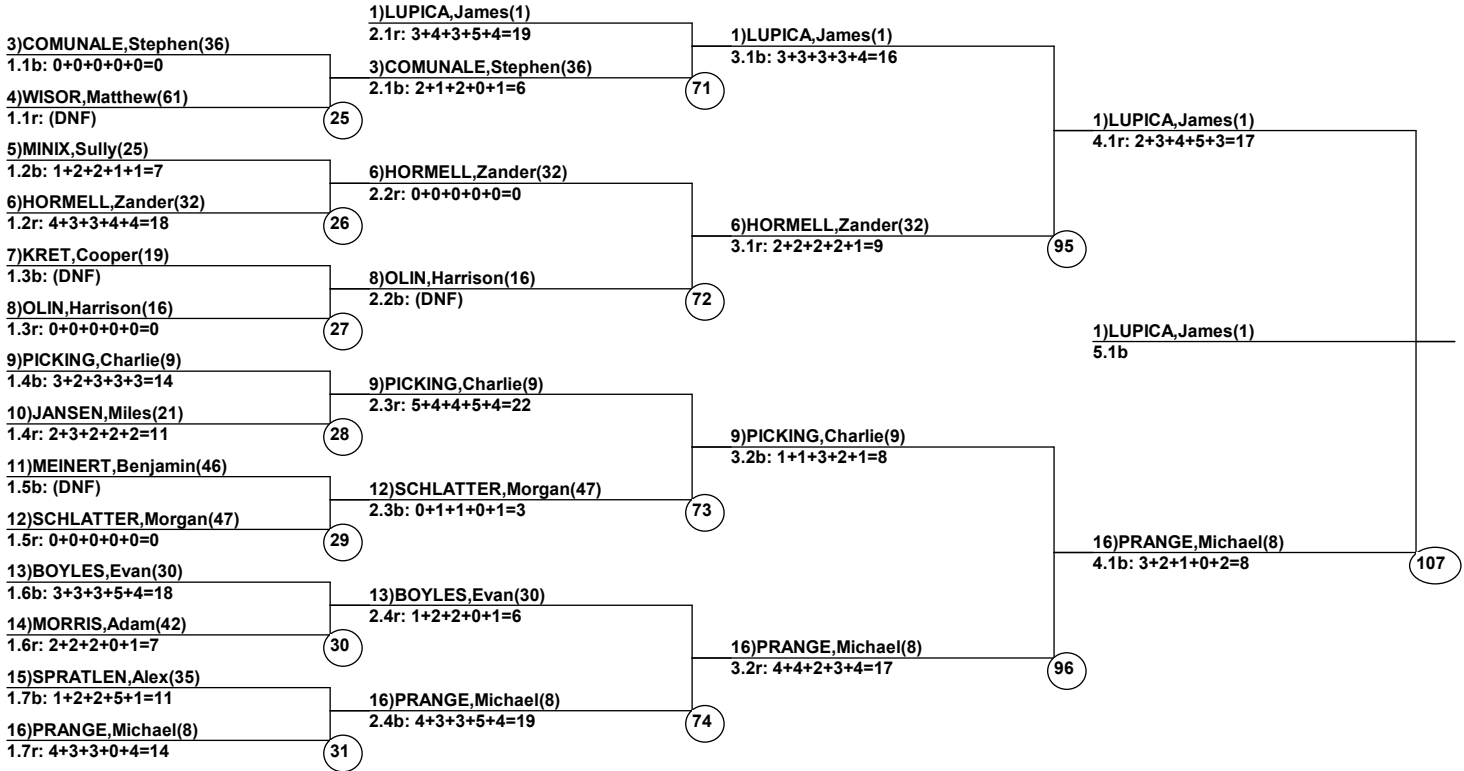

Head Judge
Chief of Scoring
T.D.

Duals Event Date: Mar 10, 2025 (Mon)
Female/Male (By Duals Run-order) Time: 6:09 pm
Winter Park, CO RQS and Duals Rocky

Female Road to Semi-Finals (5.1B)

Female Road to Semi-Finals (5.1R)

Female Road to Semi-Finals (5.2B)

Female Road to Semi-Finals (5.2R)

Male Road to Semi-Finals (5.1B)

Male Road to Semi-Finals (5.1R)

Male Road to Semi-Finals (5.2B)

Male Road to Semi-Finals (5.2R)

Female Semi-Finals

Male Semi-Finals