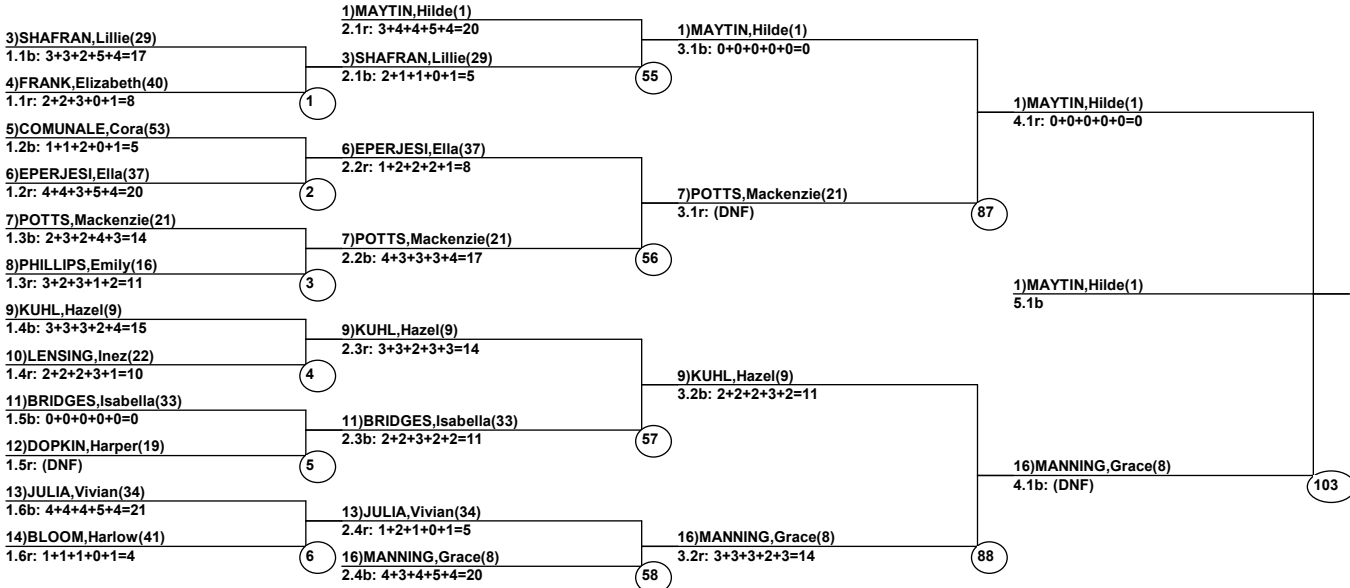

RQS and Duals Rocky Divisional Championships 2025

Winter Park, CO
Mar 9, 2025 (Sun) (N0280) (N0279)

Head Judge: COORS, Elizabeth
Chief of Comp: GALECKI, Lukasz
Chief of Scoring: YAN, Jiarui

Course: Ambush 2
Length: 150 m
Width: 10 m
Pitch: 24 deg

Head Judge
Chief of Scoring
T.D.

Duals Event Date: Mar 10, 2025 (Mon)
Female/Male (By Duals Run-order) Time: 6:09 pm
Winter Park, CO RQS and Duals Rocky

Female Road to Semi-Finals (5.1B)

Female Road to Semi-Finals (5.1R)

Female Road to Semi-Finals (5.2B)

Female Road to Semi-Finals (5.2R)

Male Road to Semi-Finals (5.1B)

Male Road to Semi-Finals (5.1R)

Male Road to Semi-Finals (5.2B)

Male Road to Semi-Finals (5.2R)

Female Semi-Finals