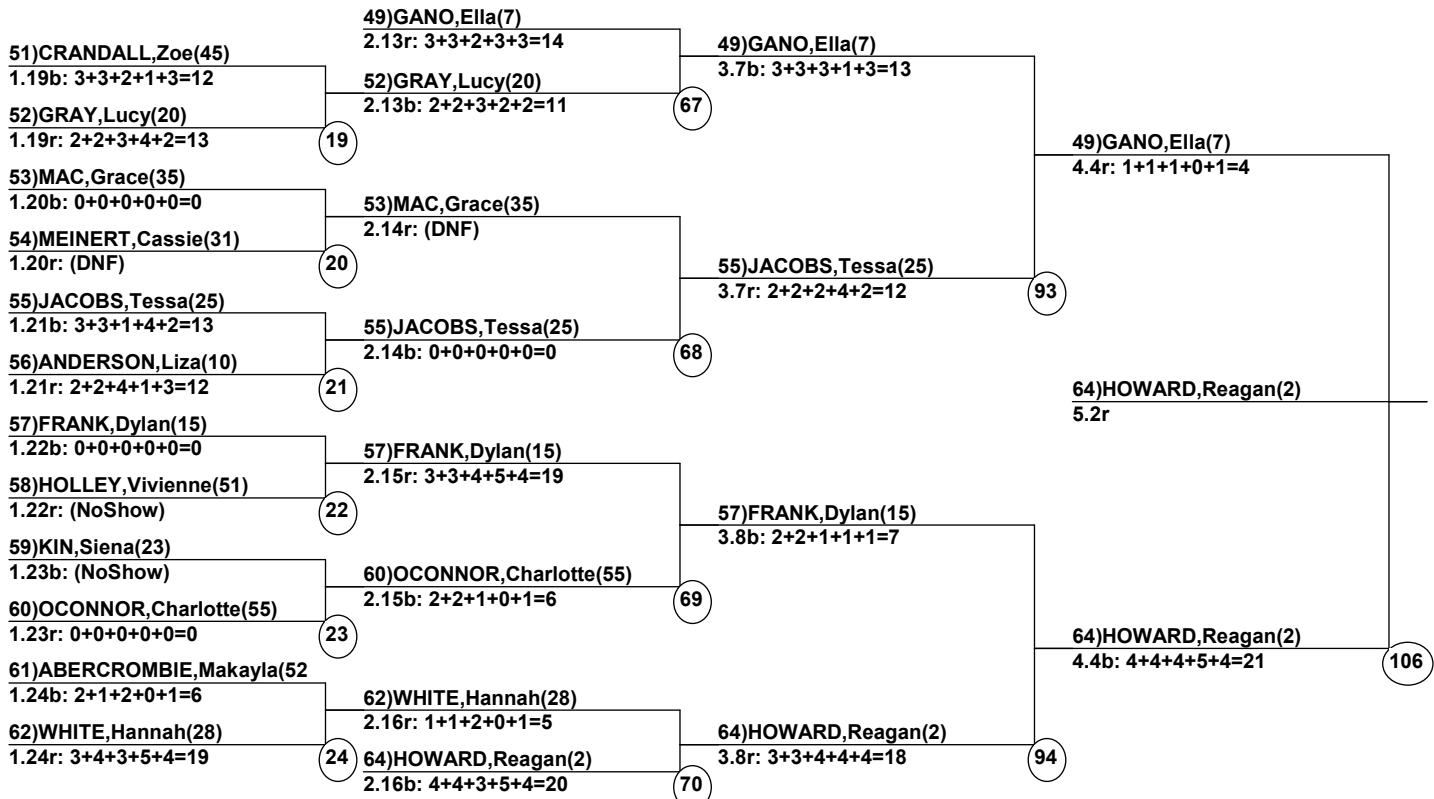

Head Judge
Chief of Scoring
T.D.

Duals Event Date: Mar 10, 2025 (Mon)
Female/Male (By Duals Run-order) Time: 6:09 pm
Winter Park, CO RQS and Duals Rocky

Female Road to Semi-Finals (5.1B)

Female Road to Semi-Finals (5.1R)

Female Road to Semi-Finals (5.2B)

Female Road to Semi-Finals (5.2R)

Male Road to Semi-Finals (5.1B)

Male Road to Semi-Finals (5.1R)

Male Road to Semi-Finals (5.2B)

Male Road to Semi-Finals (5.2R)

Female Semi-Finals

Male Semi-Finals