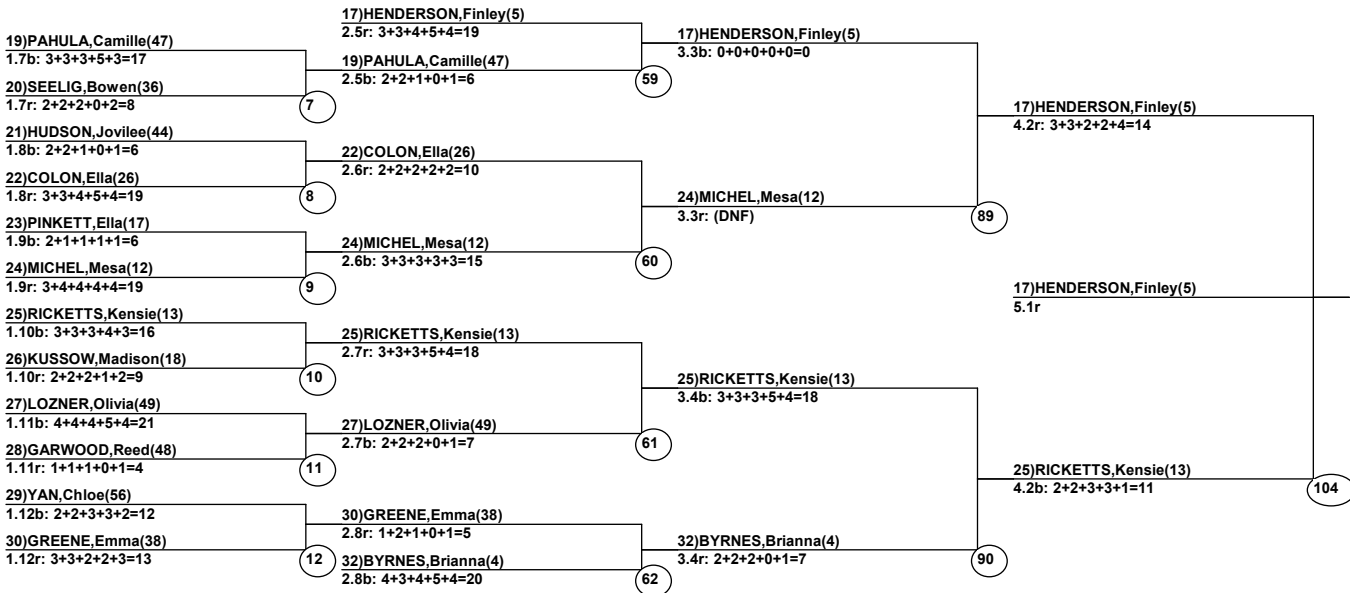

RQS and Duals Rocky Divisional Championships 2025

Winter Park, CO
Mar 9, 2025 (Sun) (N0280) (N0279)

Head Judge: COORS, Elizabeth
Chief of Comp: GALECKI, Lukasz
Chief of Scoring: YAN, Jiarui

Course: Ambush 2
Length: 150 m
Width: 10 m
Pitch: 24 deg

Head Judge
Chief of Scoring
T.D.

Duals Event Date: Mar 10, 2025 (Mon)
Female/Male (By Duals Run-order) Time: 6:09 pm
Winter Park, CO RQS and Duals Rocky

Female Road to Semi-Finals (5.1B)

Female Road to Semi-Finals (5.1R)

Female Road to Semi-Finals (5.2B)

Female Road to Semi-Finals (5.2R)

Male Road to Semi-Finals (5.1B)

Male Road to Semi-Finals (5.1R)

Male Road to Semi-Finals (5.2B)

Male Road to Semi-Finals (5.2R)

Female Semi-Finals