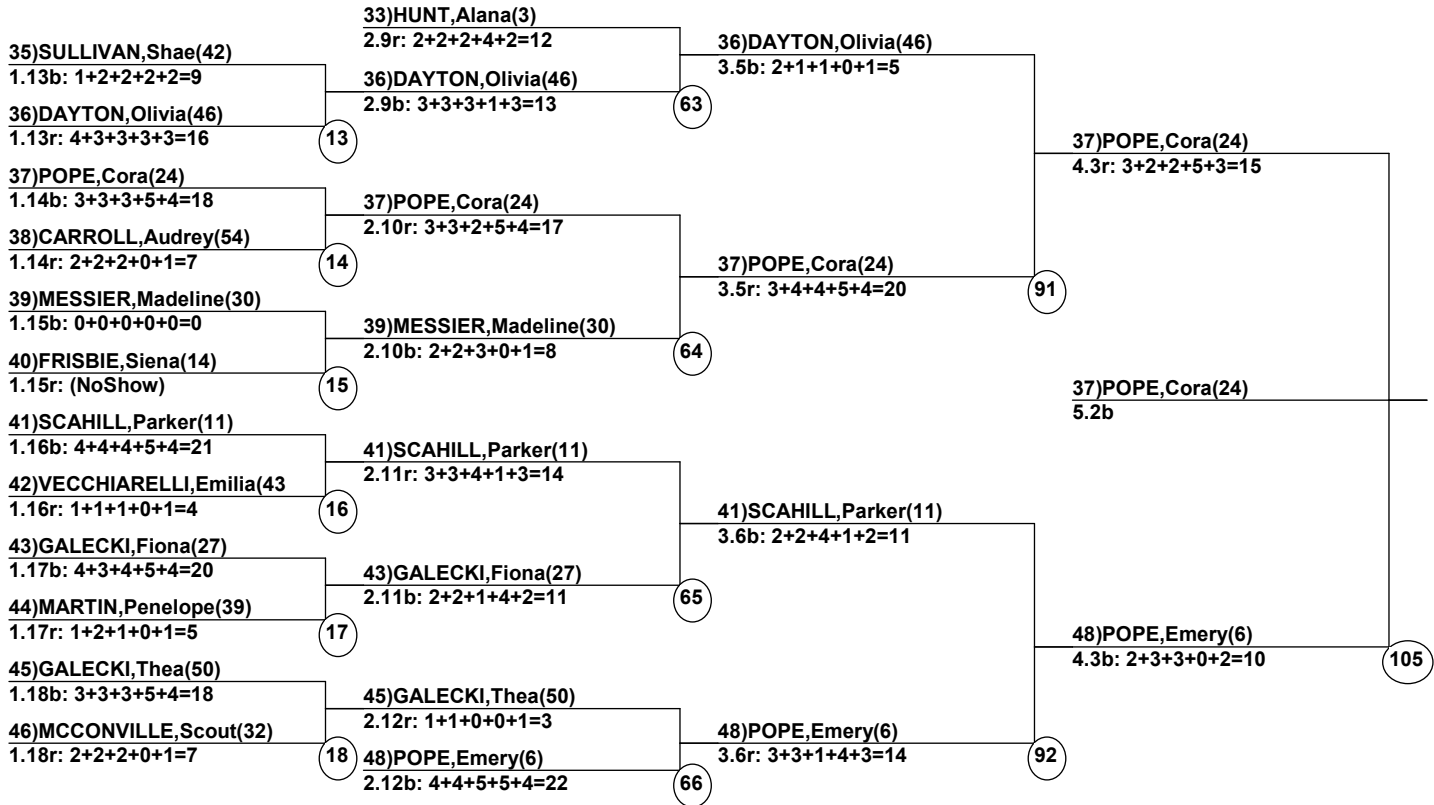

Head Judge
Chief of Scoring
T.D.

Duals Event Date: Mar 10, 2025 (Mon)
Female/Male (By Duals Run-order) Time: 6:09 pm
Winter Park, CO RQS and Duals Rocky

Female Road to Semi-Finals (5.1B)

Female Road to Semi-Finals (5.1R)

Female Road to Semi-Finals (5.2B)

Female Road to Semi-Finals (5.2R)

Male Road to Semi-Finals (5.1B)

Male Road to Semi-Finals (5.1R)

Male Road to Semi-Finals (5.2B)

Male Road to Semi-Finals (5.2R)

Female Semi-Finals

Male Semi-Finals