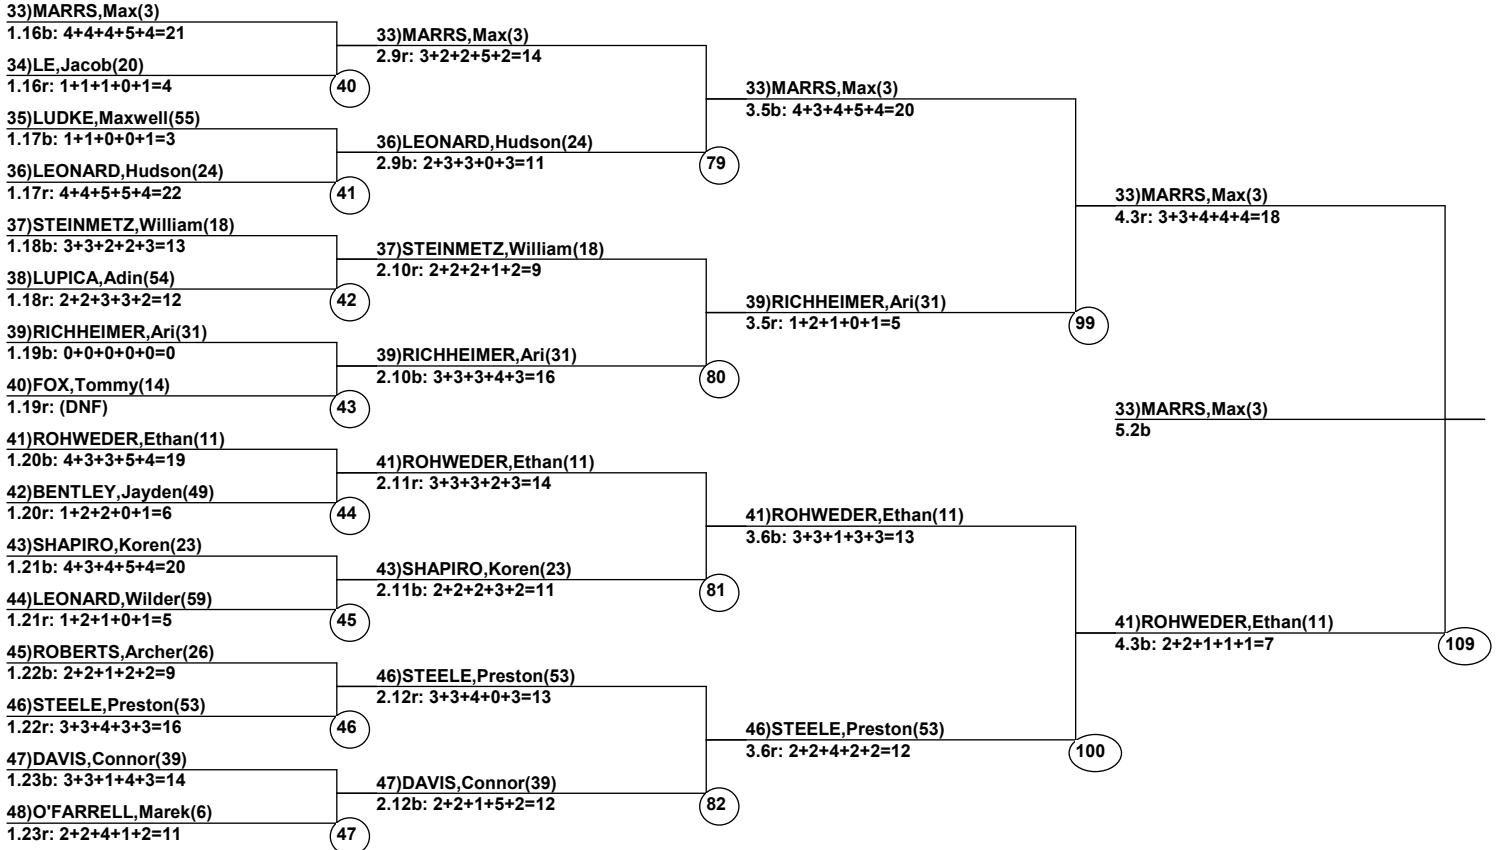

Head Judge
Chief of Scoring
T.D.

Duals Event Date: Mar 10, 2025 (Mon)
Female/Male (By Duals Run-order) Time: 6:09 pm
Winter Park, CO RQS and Duals Rocky

Female Road to Semi-Finals (5.1B)

Female Road to Semi-Finals (5.1R)

Female Road to Semi-Finals (5.2B)

Female Road to Semi-Finals (5.2R)

Male Road to Semi-Finals (5.1B)

Male Road to Semi-Finals (5.1R)

Male Road to Semi-Finals (5.2B)

Male Road to Semi-Finals (5.2R)

Female Semi-Finals

Male Semi-Finals