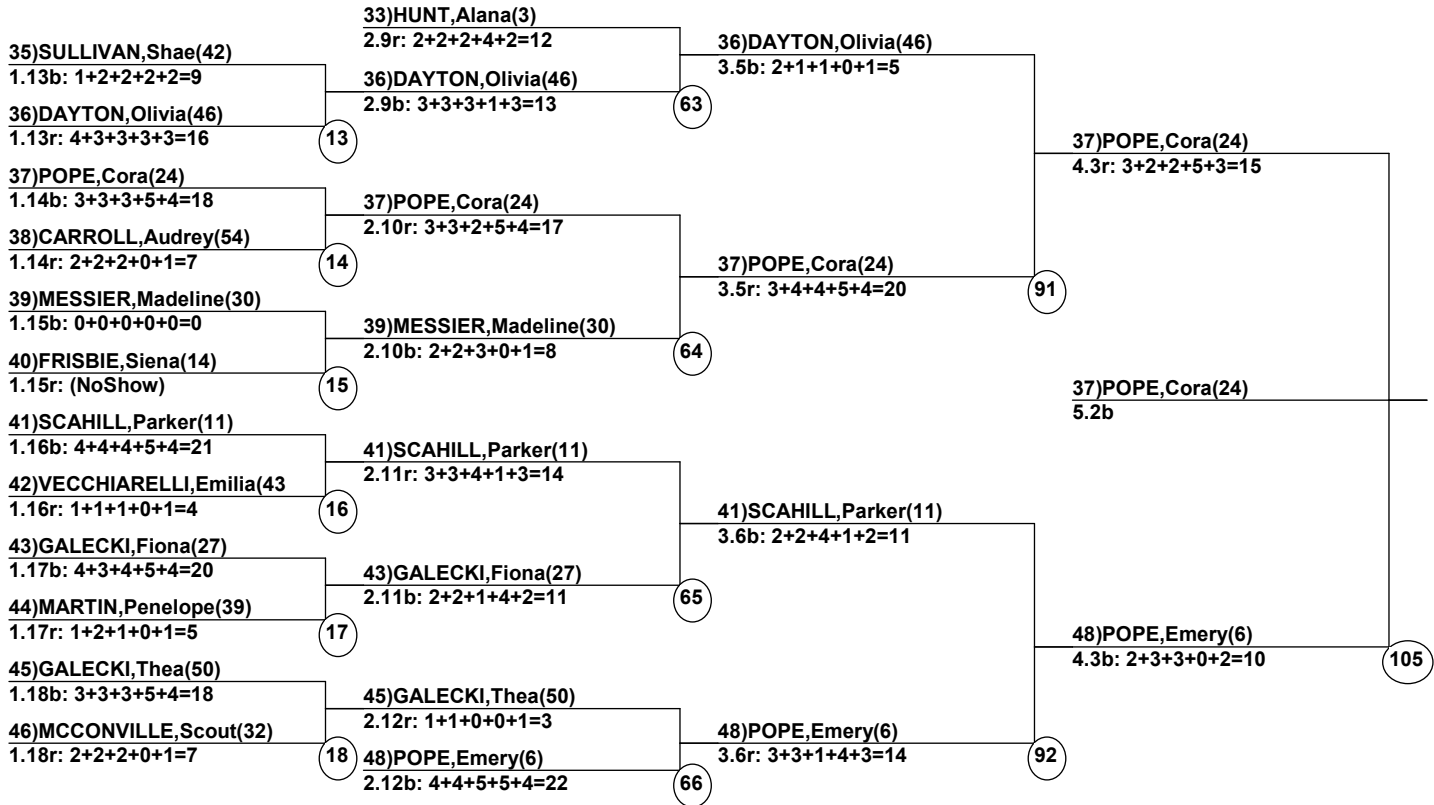

Female Road to Semi-Finals (5.2B)