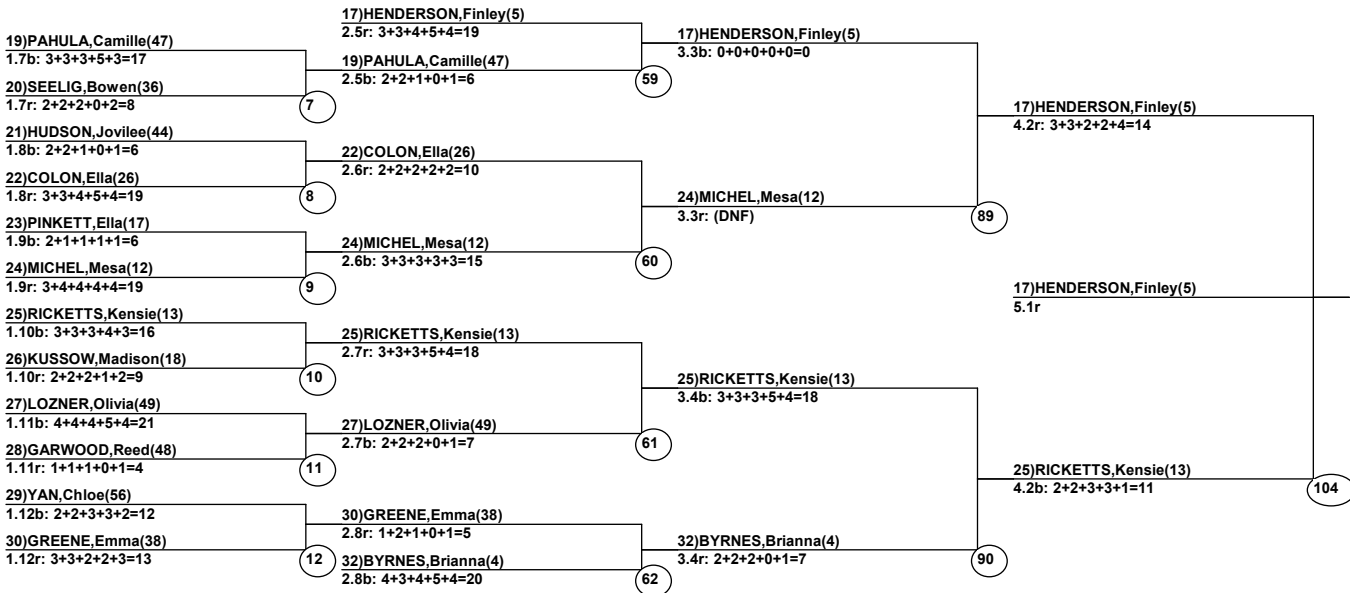

Female Road to Semi-Finals (5.1R)