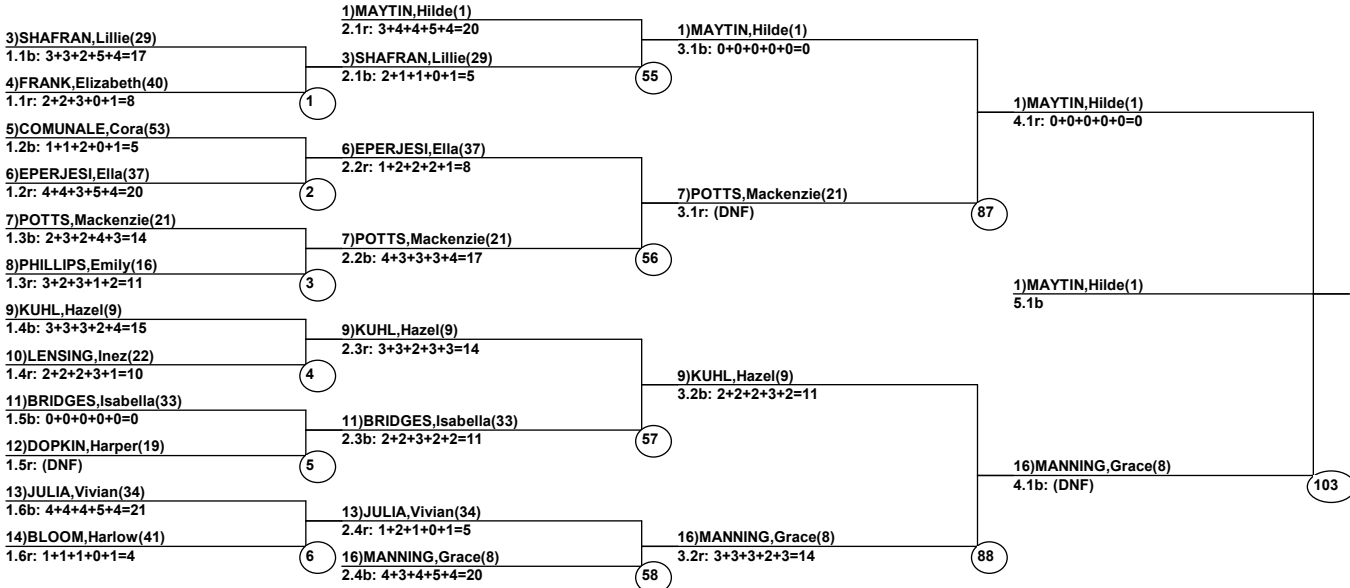

# RQS and Duals Rocky Divisional Championships 2025

Winter Park, CO  
Mar 9, 2025 (Sun) (N0280) (N0279)

Head Judge: COORS, Elizabeth  
Chief of Comp: GALECKI, Lukasz  
Chief of Scoring: YAN, Jiarui

Course: Ambush 2  
Length: 150 m  
Width: 10 m  
Pitch: 24 deg

Head Judge  
Chief of Scoring  
T.D.

Duals Event Date: Mar 10, 2025 (Mon)  
Female/Male (By Duals Run-order) Time: 6:09 pm  
Winter Park, CO RQS and Duals Rocky

## Female Road to Semi-Finals (5.1B)