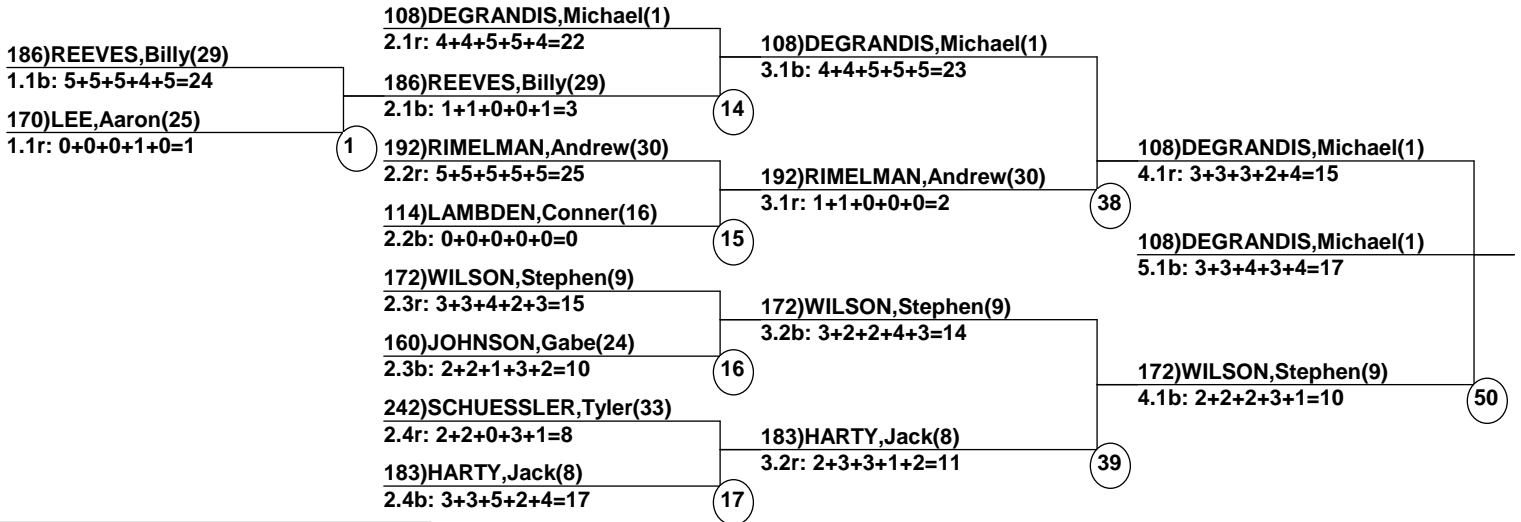

# Spring Fling Moguls

Winter Park

Apr 7, 2012 (Sat) (U0536) (U0535)

Head Judge: BURROWS,Jeff P  
 Chief of Comp: WRIGHT,Kari  
 T.D.: MATTHEWS,Craig  
 Chief of Scoring: SCHUESSLER,Rob  
 Judge 1: BUCHANAN,David G  
 Judge 2: MATISSEN,Bert  
 Judge 3: AMES-COOLEY,Jolene  
 Judge 4: MATISSEN,Erich  
 Judge 5: BURROWS,Jeff P

Course: Ambush  
 Length: 217 m  
 Width: 10 m  
 Pitch: 26 deg

\_\_\_\_ Head Judge  
 \_\_\_\_ Chief of Scoring  
 \_\_\_\_ T.D.

Duals Event Date: Apr 7, 2012 (Sat)  
 Female/Male (By Duals Run-order) Time: 5:50 pm  
 Winter Park Spring Fling Moguls

### Male Road to Semi-Finals (5.1B)