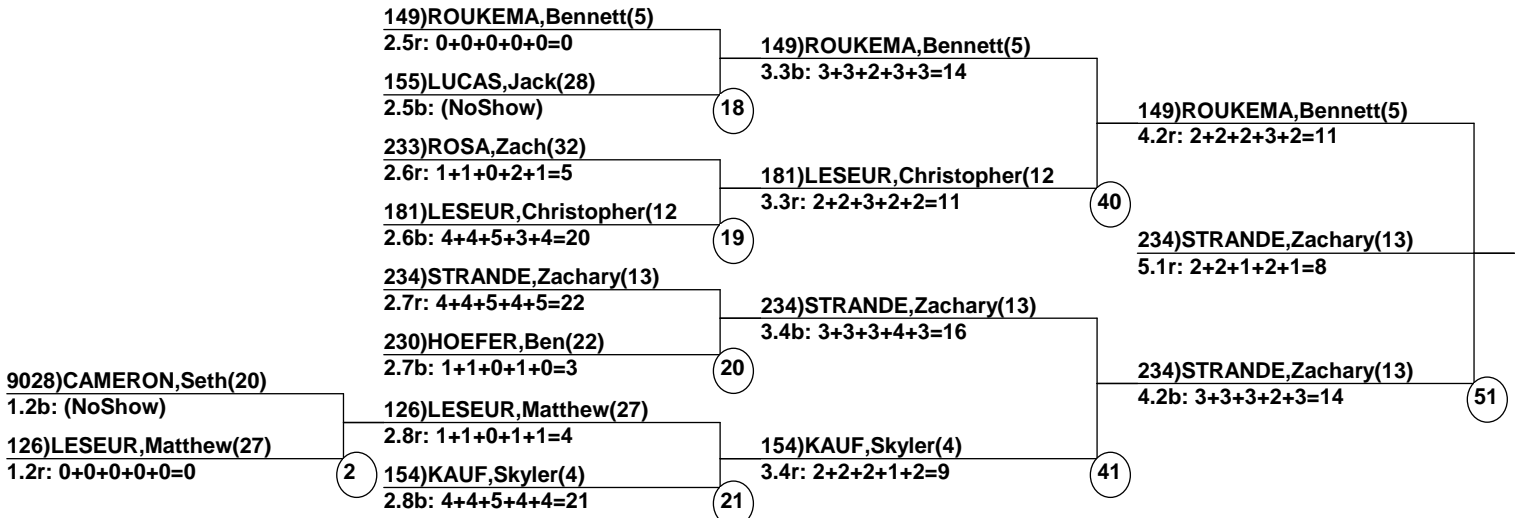

Course: Ambush  
 Length: 217 m  
 Width: 10 m  
 Pitch: 26 deg

\_\_\_\_ Head Judge  
 \_\_\_\_ Chief of Scoring  
 \_\_\_\_ T.D.

Duals Event Date: Apr 7, 2012 (Sat)  
 Female/Male (By Duals Run-order) Time: 5:50 pm  
 Winter Park Spring Fling Moguls

### Male Road to Semi-Finals (5.1B)

### Male Road to Semi-Finals (5.1R)

Male Road to Semi-Finals (5.2B)

Male Road to Semi-Finals (5.2R)

Female Road to Semi-Finals (4.1B)

Female Road to Semi-Finals (4.1R)

Female Road to Semi-Finals (4.2B)

Female Road to Semi-Finals (4.2R)