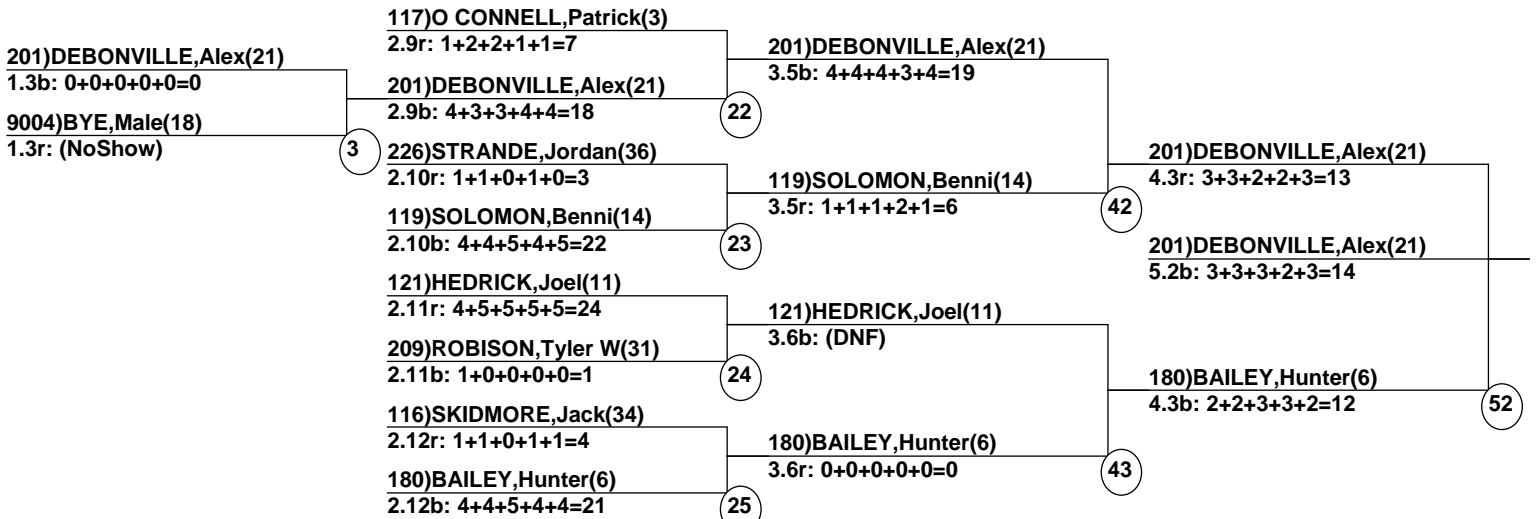

# Spring Fling Moguls

Winter Park

Apr 7, 2012 (Sat) (U0536) (U0535)

Head Judge: BURROWS,Jeff P  
 Chief of Comp: WRIGHT,Kari  
 T.D.: MATTHEWS,Craig  
 Chief of Scoring: SCHUESSLER,Rob  
 Judge 1: BUCHANAN,David G  
 Judge 2: MATISSEN,Bert  
 Judge 3: AMES-COOLEY,Jolene  
 Judge 4: MATISSEN,Erich  
 Judge 5: BURROWS,Jeff P

Course: Ambush  
 Length: 217 m  
 Width: 10 m  
 Pitch: 26 deg

\_\_\_\_ Head Judge  
 \_\_\_\_ Chief of Scoring  
 \_\_\_\_ T.D.

Duals Event Date: Apr 7, 2012 (Sat)  
 Female/Male (By Duals Run-order) Time: 5:50 pm  
 Winter Park Spring Fling Moguls

### Male Road to Semi-Finals (5.1B)

### Male Road to Semi-Finals (5.1R)

Male Road to Semi-Finals (5.2B)

Male Road to Semi-Finals (5.2R)

Female Road to Semi-Finals (4.1B)

Female Road to Semi-Finals (4.1R)

Female Road to Semi-Finals (4.2B)

Female Road to Semi-Finals (4.2R)