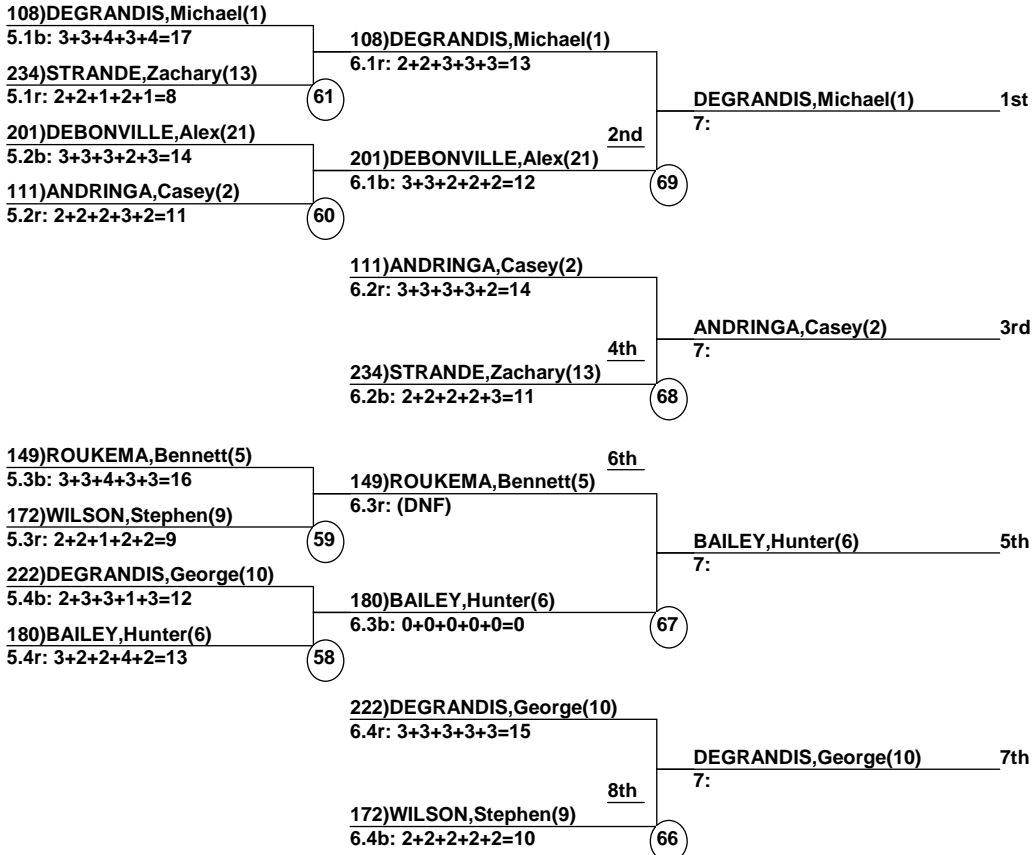

# Spring Fling Moguls

Winter Park

Apr 7, 2012 (Sat) (U0536) (U0535)

Head Judge: BURROWS,Jeff P  
 Chief of Comp: WRIGHT,Kari  
 T.D.: MATTHEWS,Craig  
 Chief of Scoring: SCHUESSLER,Rob  
 Judge 1: BUCHANAN,David G  
 Judge 2: MATISSEN,Bert  
 Judge 3: AMES-COOLEY,Jolene  
 Judge 4: MATISSEN,Erich  
 Judge 5: BURROWS,Jeff P

### Male Road to Semi-Finals (5.1B)

### Male Road to Semi-Finals (5.1R)

Male Road to Semi-Finals (5.2B)

Male Road to Semi-Finals (5.2R)

Female Road to Semi-Finals (4.1B)

Female Road to Semi-Finals (4.1R)

Female Road to Semi-Finals (4.2B)

Female Road to Semi-Finals (4.2R)

Male Semi-Finals

Female Semi-Finals