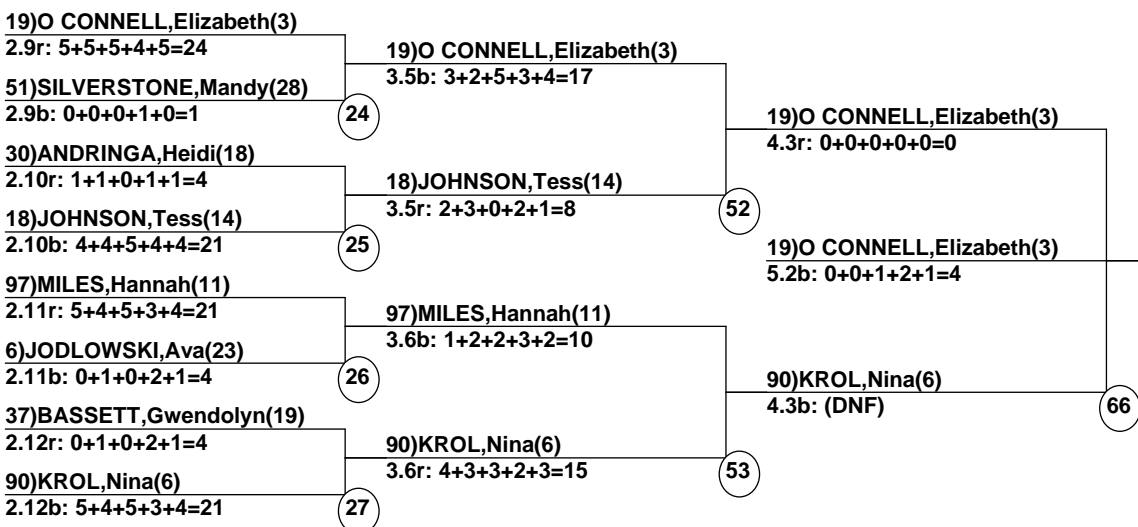

Course: VooDoo  
 Length: 240 m  
 Width: 15 m  
 Pitch: 27 deg  
 \_\_\_\_\_ Head Judge  
 \_\_\_\_\_ Chief of Scoring  
 \_\_\_\_\_ T.D.

OFFICIAL

-----  
 Duals Event Date: Feb 25, 2013 (Mon)  
 Female/Male (By Duals Run-order) Time: 12:01 pm  
 Steamboat Ski Resort Rocky Divisional Cha  
 -----

### Female Road to Semi-Finals (5.1B)

### Female Road to Semi-Finals (5.1R)

Female Road to Semi-Finals (5.2B)

Female Road to Semi-Finals (5.2R)

Male Road to Semi-Finals (5.1B)

Male Road to Semi-Finals (5.1R)

Male Road to Semi-Finals (5.2B)

Male Road to Semi-Finals (5.2R)