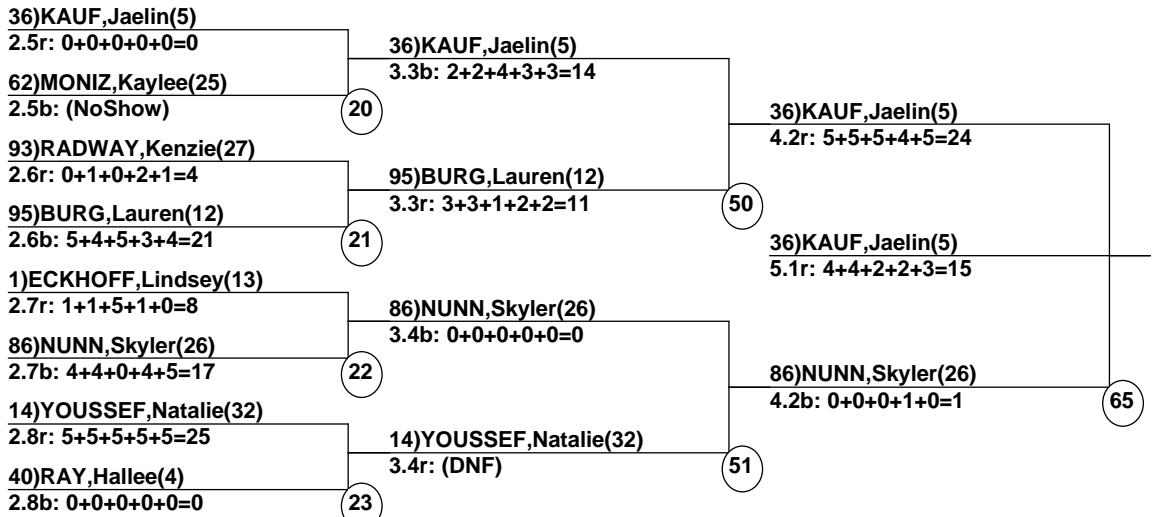

Female Road to Semi-Finals (5.1R)