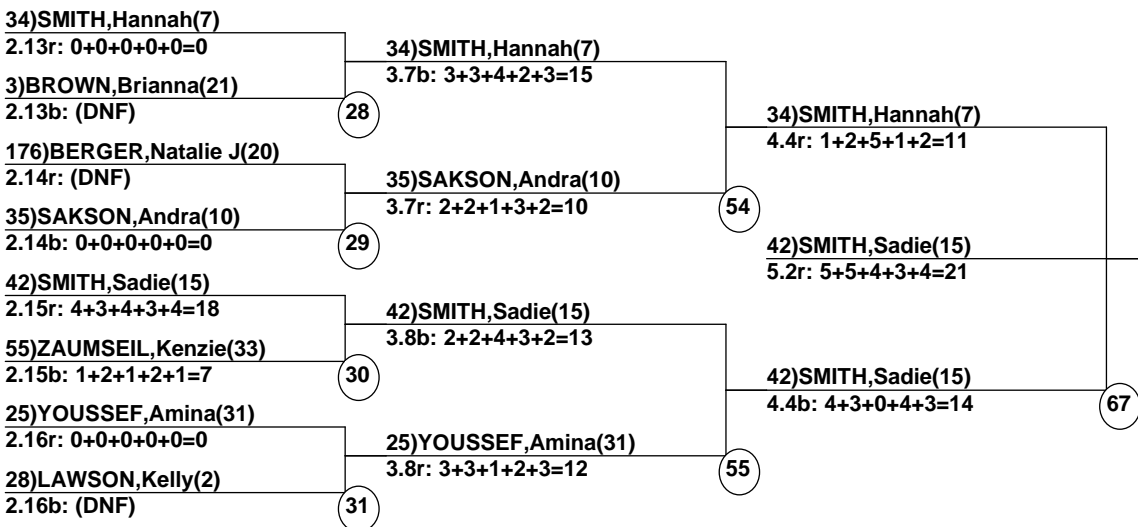

Course: VooDoo  
 Length: 240 m  
 Width: 15 m  
 Pitch: 27 deg  
 \_\_\_\_\_ Head Judge  
 \_\_\_\_\_ Chief of Scoring  
 \_\_\_\_\_ T.D.

OFFICIAL

-----  
 Duals Event Date: Feb 25, 2013 (Mon)  
 Female/Male (By Duals Run-order) Time: 12:01 pm  
 Steamboat Ski Resort Rocky Divisional Cha  
 -----

### Female Road to Semi-Finals (5.1B)

### Female Road to Semi-Finals (5.1R)

Female Road to Semi-Finals (5.2B)

Female Road to Semi-Finals (5.2R)

Male Road to Semi-Finals (5.1B)

Male Road to Semi-Finals (5.1R)

Male Road to Semi-Finals (5.2B)

Male Road to Semi-Finals (5.2R)

Female Semi-Finals

Male Semi-Finals