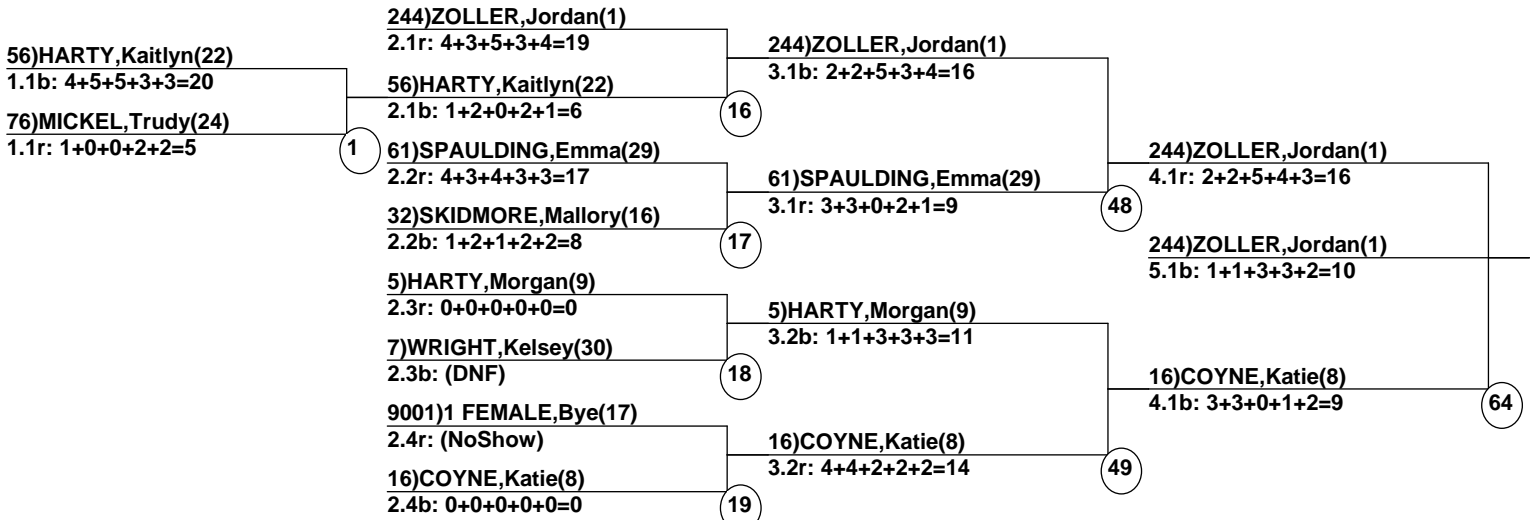

Female Road to Semi-Finals (5.1B)