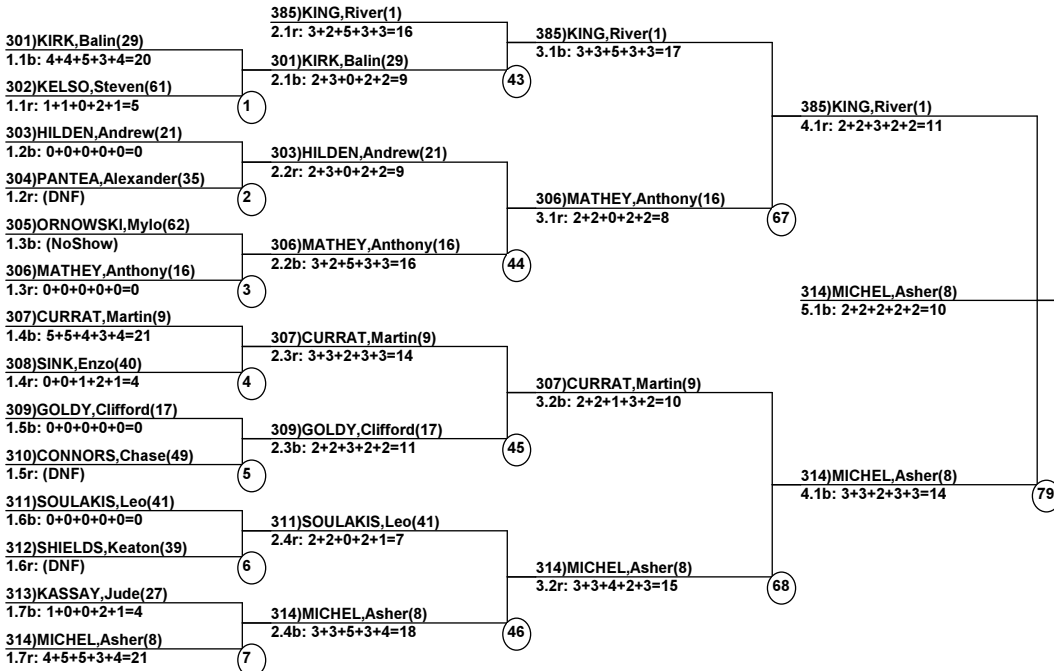

RQS/Devo Championships Duals

Purgatory

Mar 13, 2016 (Sun) (N1206) (N1205)

FINAL

____ Head Judge
____ Chief of Scoring
____ T.D.

FINAL

Duals Event Date: Mar 14, 2016 (Mon)
Female/Male (By Duals Run-order) Time: 9:41 pm
Purgatory RQS/Devo Championshi

Male Road to Semi-Finals (5.1B)

Male Road to Semi-Finals (5.1R)

Male Road to Semi-Finals (5.2B)

Male Road to Semi-Finals (5.2R)

Female Road to Semi-Finals (4.1B)

Female Road to Semi-Finals (4.1R)

Female Road to Semi-Finals (4.2B)

Female Road to Semi-Finals (4.2R)

Male Semi-Finals

Female Semi-Finals