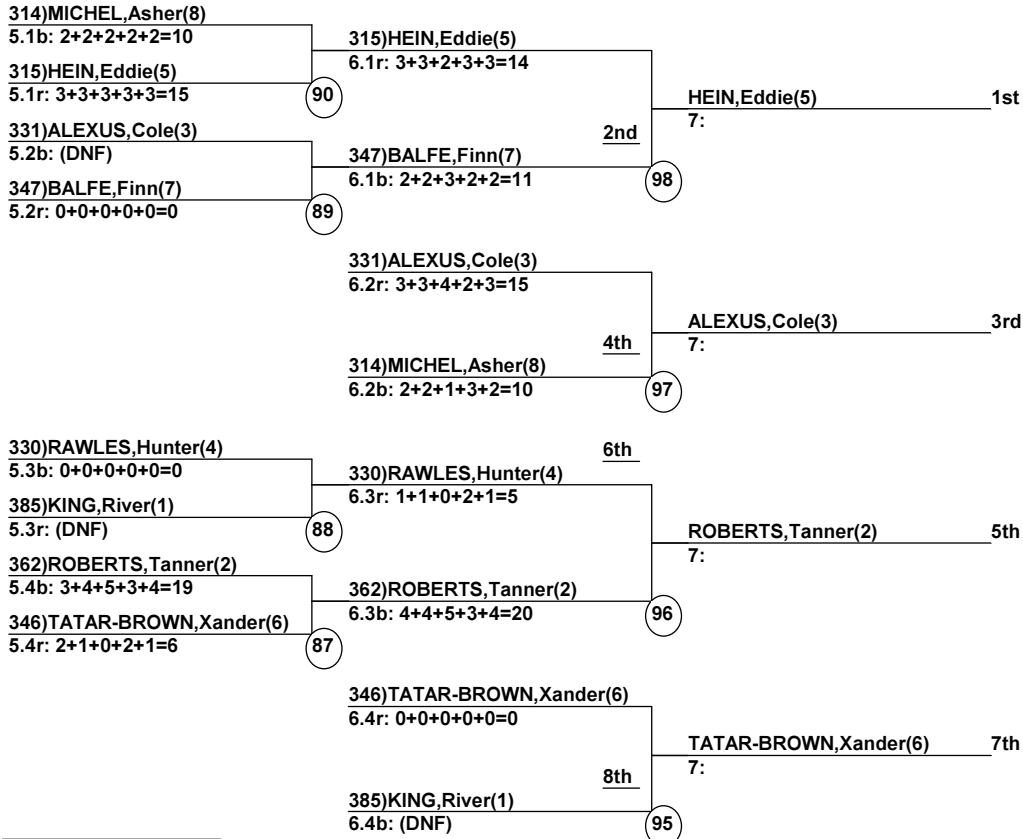

RQS/Devo Championships Duals

Purgatory

Mar 13, 2016 (Sun) (N1206) (N1205)

FINAL

____ Head Judge
____ Chief of Scoring
____ T.D.

FINAL

Duals Event Date: Mar 14, 2016 (Mon)
Female/Male (By Duals Run-order) Time: 9:41 pm
Purgatory RQS/Devo Championshi

Male Road to Semi-Finals (5.1B)

Male Road to Semi-Finals (5.1R)

Male Road to Semi-Finals (5.2B)

Male Road to Semi-Finals (5.2R)

Female Road to Semi-Finals (4.1B)

Female Road to Semi-Finals (4.1R)

Female Road to Semi-Finals (4.2B)

Female Road to Semi-Finals (4.2R)

Male Semi-Finals

Female Semi-Finals