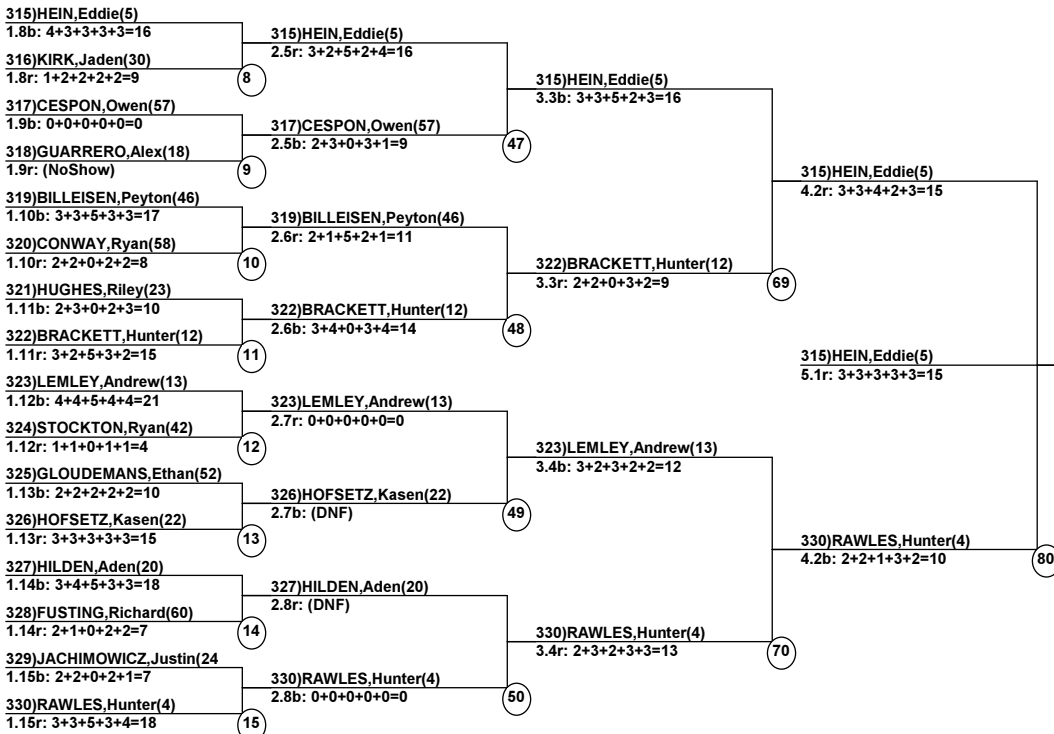

RQS/Devo Championships Duals

Purgatory

Mar 13, 2016 (Sun) (N1206) (N1205)

FINAL

____ Head Judge
____ Chief of Scoring
____ T.D.

FINAL

Duals Event Date: Mar 14, 2016 (Mon)
Female/Male (By Duals Run-order) Time: 9:41 pm
Purgatory RQS/Devo Championshi

Male Road to Semi-Finals (5.1B)

Male Road to Semi-Finals (5.1R)

Male Road to Semi-Finals (5.2B)

Male Road to Semi-Finals (5.2R)

Female Road to Semi-Finals (4.1B)

Female Road to Semi-Finals (4.1R)

Female Road to Semi-Finals (4.2B)

Female Road to Semi-Finals (4.2R)

Male Semi-Finals

Female Semi-Finals