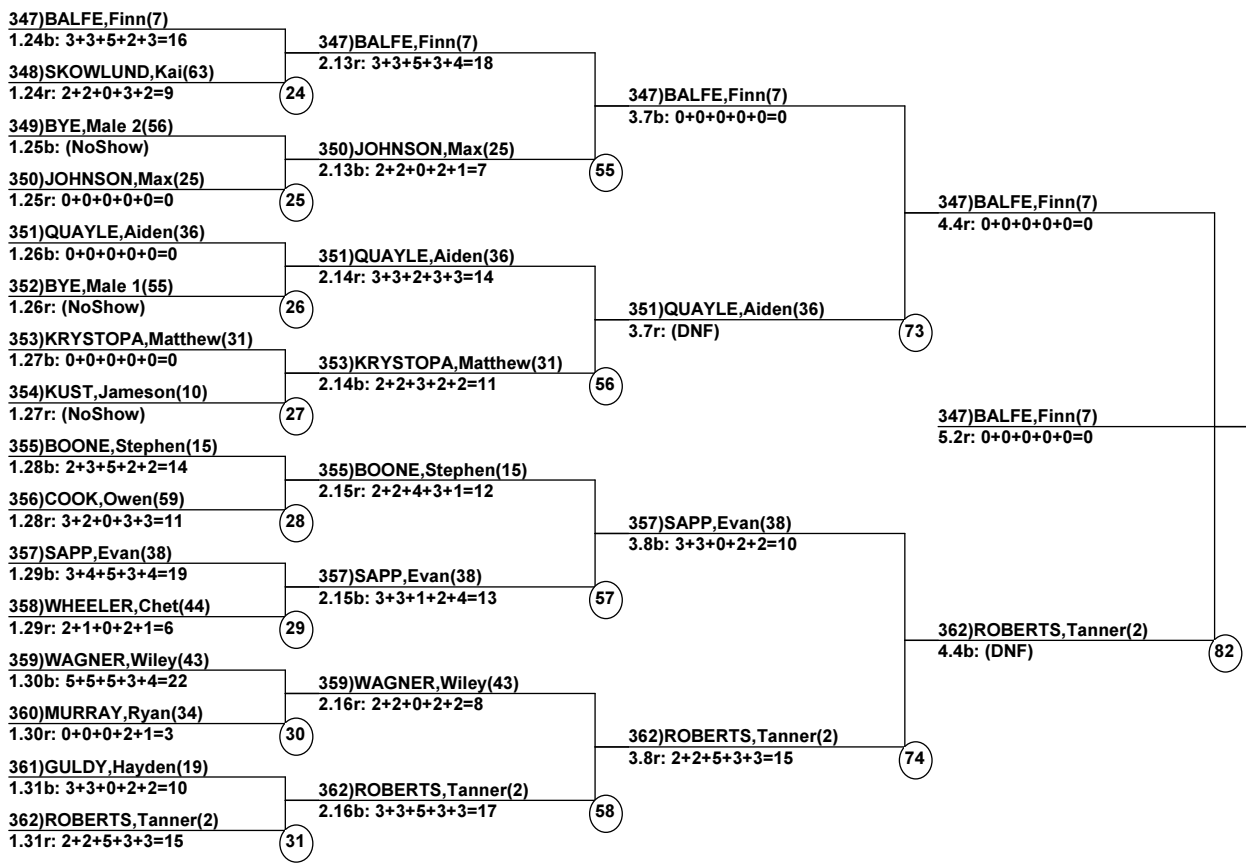

RQS/Devo Championships Duals

Purgatory

Mar 13, 2016 (Sun) (N1206) (N1205)

FINAL

____ Head Judge
____ Chief of Scoring
____ T.D.

FINAL

Duals Event Date: Mar 14, 2016 (Mon)
Female/Male (By Duals Run-order) Time: 9:41 pm
Purgatory RQS/Devo Championshi

Male Road to Semi-Finals (5.1B)

Male Road to Semi-Finals (5.1R)

Male Road to Semi-Finals (5.2B)

Male Road to Semi-Finals (5.2R)

Female Road to Semi-Finals (4.1B)

Female Road to Semi-Finals (4.1R)

Female Road to Semi-Finals (4.2B)

Female Road to Semi-Finals (4.2R)

Male Semi-Finals

Female Semi-Finals