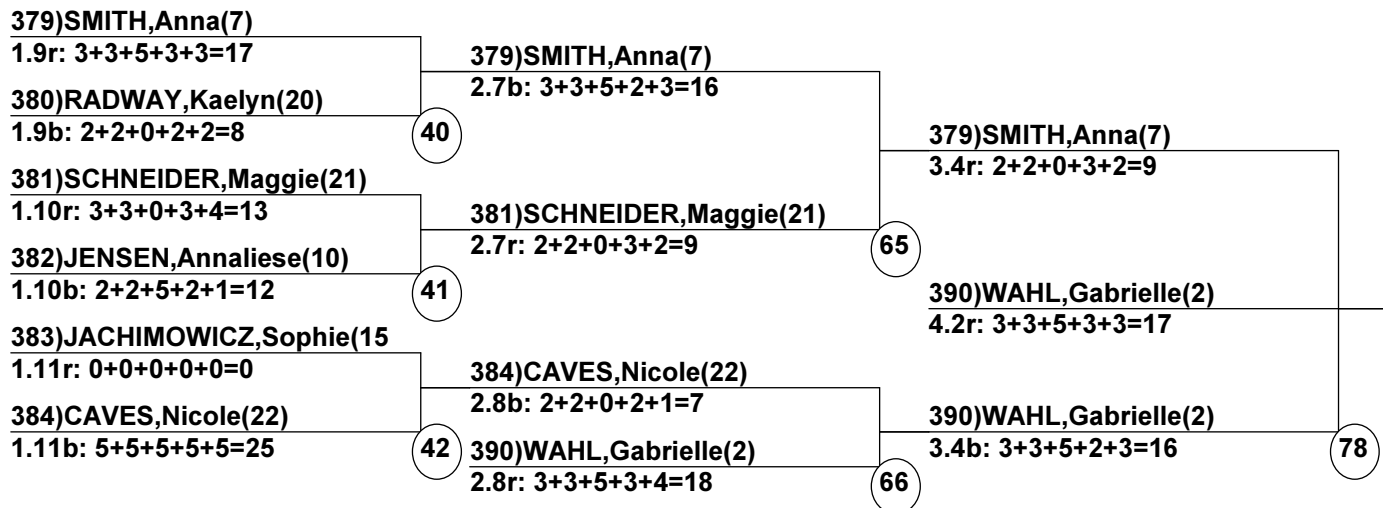

RQS/Devo Championships Duals

Purgatory

Mar 13, 2016 (Sun) (N1206) (N1205)

FINAL

____ Head Judge
____ Chief of Scoring
____ T.D.

FINAL

Duals Event Date: Mar 14, 2016 (Mon)
Female/Male (By Duals Run-order) Time: 9:41 pm
Purgatory RQS/Devo Championshi

Male Road to Semi-Finals (5.1B)

Male Road to Semi-Finals (5.1R)

Male Road to Semi-Finals (5.2B)

Male Road to Semi-Finals (5.2R)

Female Road to Semi-Finals (4.1B)

Female Road to Semi-Finals (4.1R)

Female Road to Semi-Finals (4.2B)

Female Road to Semi-Finals (4.2R)

Male Semi-Finals

Female Semi-Finals