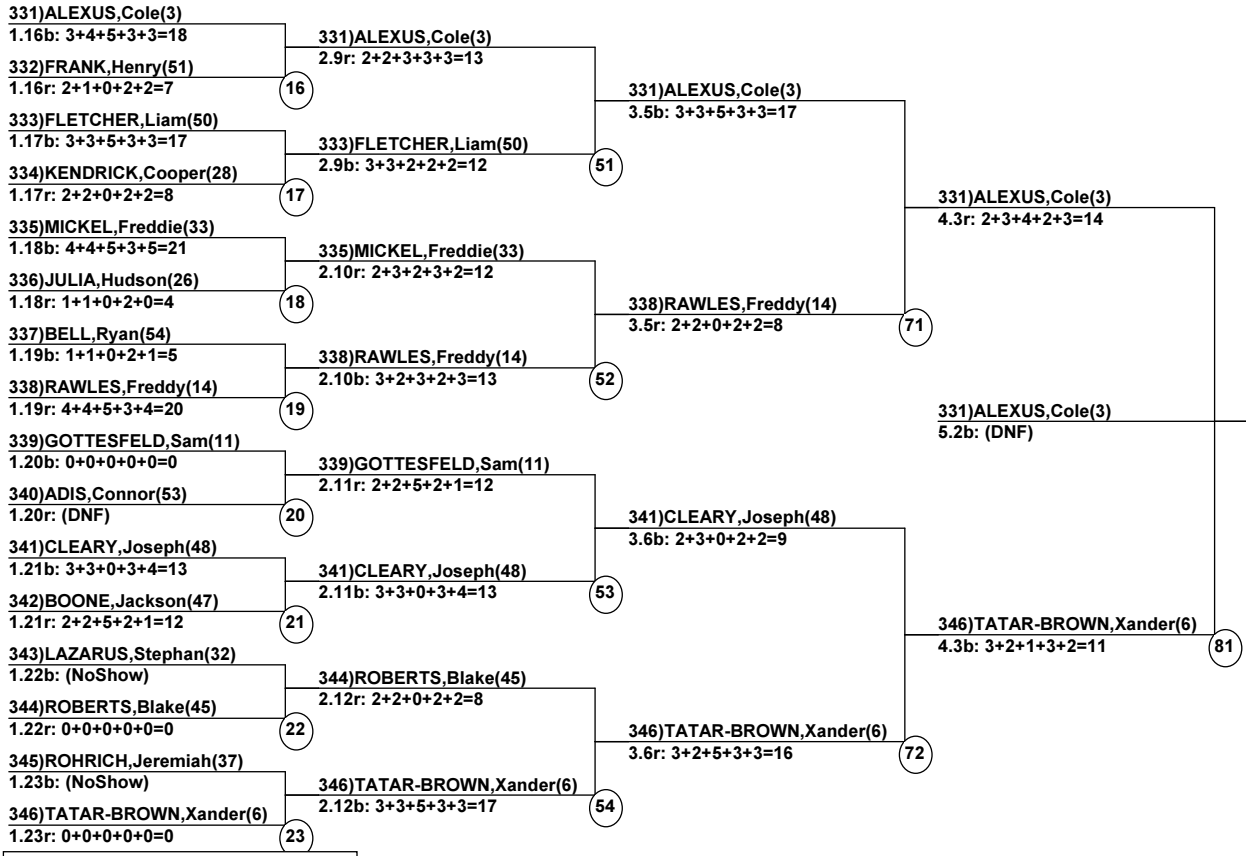

RQS/Devo Championships Duals

Purgatory

Mar 13, 2016 (Sun) (N1206) (N1205)

FINAL

____ Head Judge
____ Chief of Scoring
____ T.D.

FINAL

Duals Event Date: Mar 14, 2016 (Mon)
Female/Male (By Duals Run-order) Time: 9:41 pm
Purgatory RQS/Devo Championshi

Male Road to Semi-Finals (5.1B)

Male Road to Semi-Finals (5.1R)

Male Road to Semi-Finals (5.2B)

Male Road to Semi-Finals (5.2R)

Female Road to Semi-Finals (4.1B)

Female Road to Semi-Finals (4.1R)

Female Road to Semi-Finals (4.2B)

Female Road to Semi-Finals (4.2R)

Male Semi-Finals

Female Semi-Finals