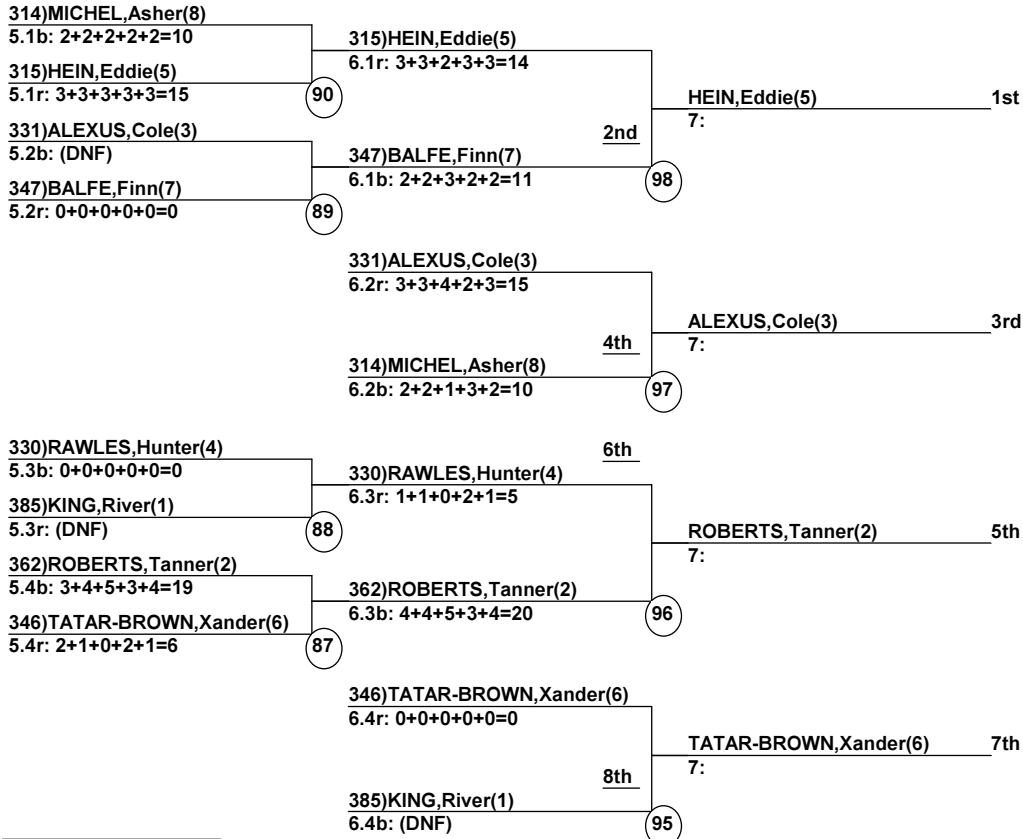

RQS/Devo Championships Duals

Purgatory
Mar 13, 2016 (Sun) (N1206) (N1205)

FINAL

____ Head Judge
____ Chief of Scoring
____ T.D.

FINAL

Duals Event Date: Mar 14, 2016 (Mon)
Female/Male (By Duals Run-order) Time: 9:42 pm
Purgatory RQS/Devo Championshi

Male Road to Semi-Finals (5.1B)

Male Road to Semi-Finals (5.1R)

Male Road to Semi-Finals (5.2B)

Male Road to Semi-Finals (5.2R)

Female Road to Semi-Finals (4.1B)

Female Road to Semi-Finals (4.1R)

Female Road to Semi-Finals (4.2B)

Female Road to Semi-Finals (4.2R)

Male Semi-Finals

Female Semi-Finals