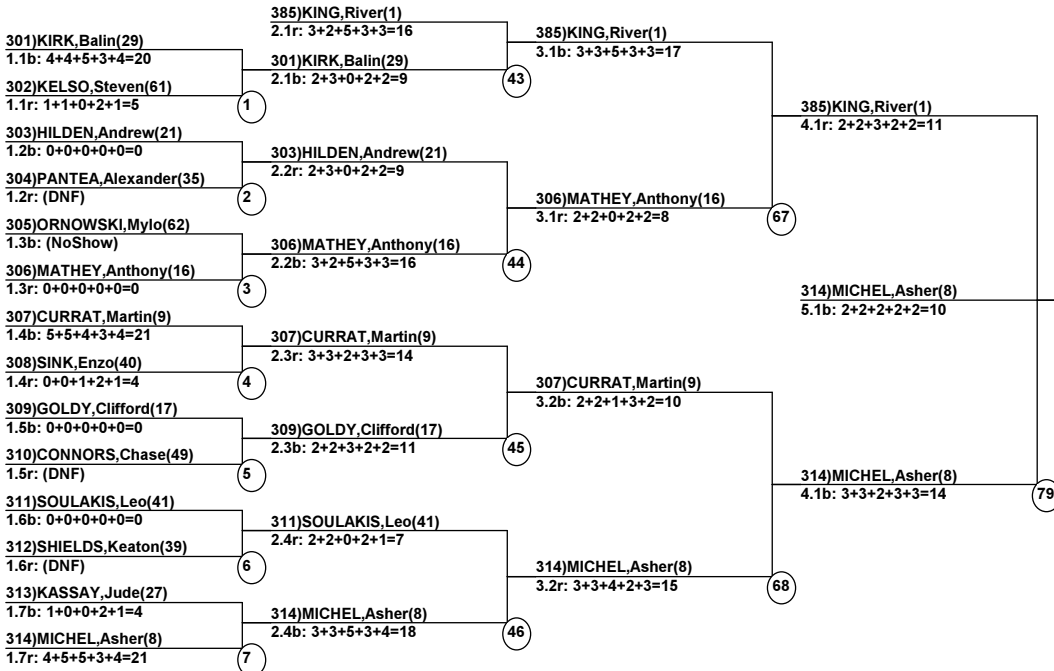

RQS/Devo Championships Duals

Purgatory
Mar 13, 2016 (Sun) (N1206) (N1205)

FINAL

____ Head Judge
____ Chief of Scoring
____ T.D.

FINAL

Duals Event Date: Mar 14, 2016 (Mon)
Female/Male (By Duals Run-order) Time: 9:42 pm
Purgatory RQS/Devo Championshi

Male Road to Semi-Finals (5.1B)

Male Road to Semi-Finals (5.1R)

Male Road to Semi-Finals (5.2B)

Male Road to Semi-Finals (5.2R)

Female Road to Semi-Finals (4.1B)

Female Road to Semi-Finals (4.1R)

Female Road to Semi-Finals (4.2B)

Female Road to Semi-Finals (4.2R)

Male Semi-Finals

Female Semi-Finals