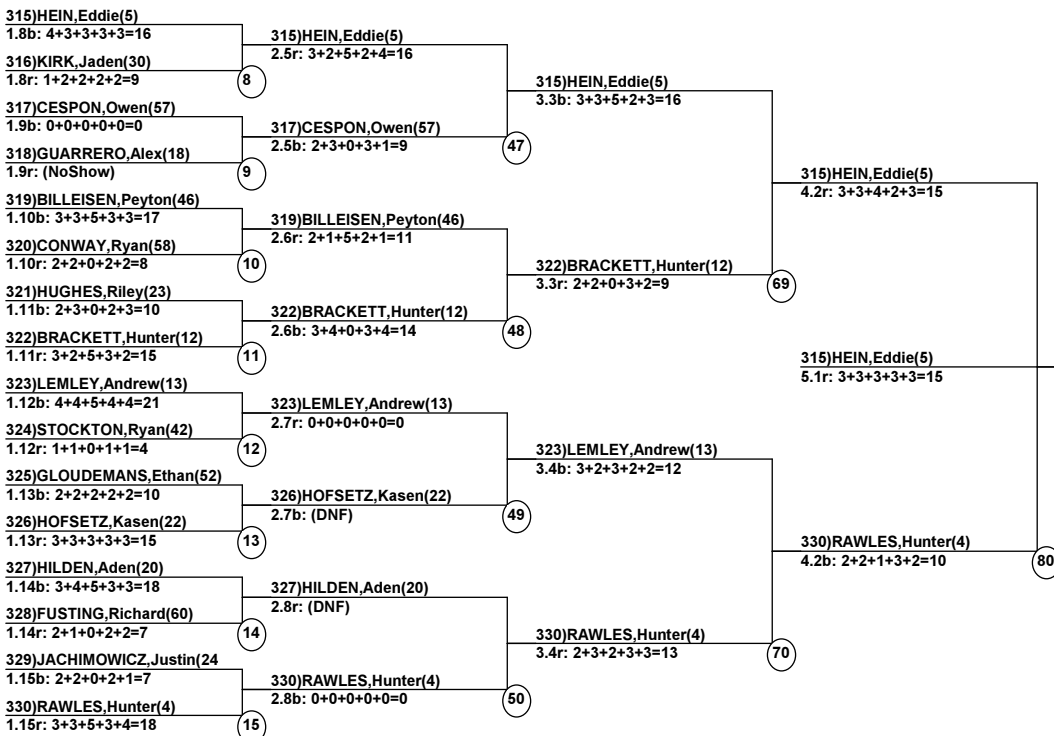

RQS/Devo Championships Duals

Purgatory
Mar 13, 2016 (Sun) (N1206) (N1205)

FINAL

____ Head Judge
____ Chief of Scoring
____ T.D.

FINAL

Duals Event Date: Mar 14, 2016 (Mon)
Female/Male (By Duals Run-order) Time: 9:42 pm
Purgatory RQS/Devo Championshi

Male Road to Semi-Finals (5.1B)

Male Road to Semi-Finals (5.1R)

Male Road to Semi-Finals (5.2B)

Male Road to Semi-Finals (5.2R)

Female Road to Semi-Finals (4.1B)

Female Road to Semi-Finals (4.1R)

Female Road to Semi-Finals (4.2B)

Female Road to Semi-Finals (4.2R)

Male Semi-Finals

Female Semi-Finals