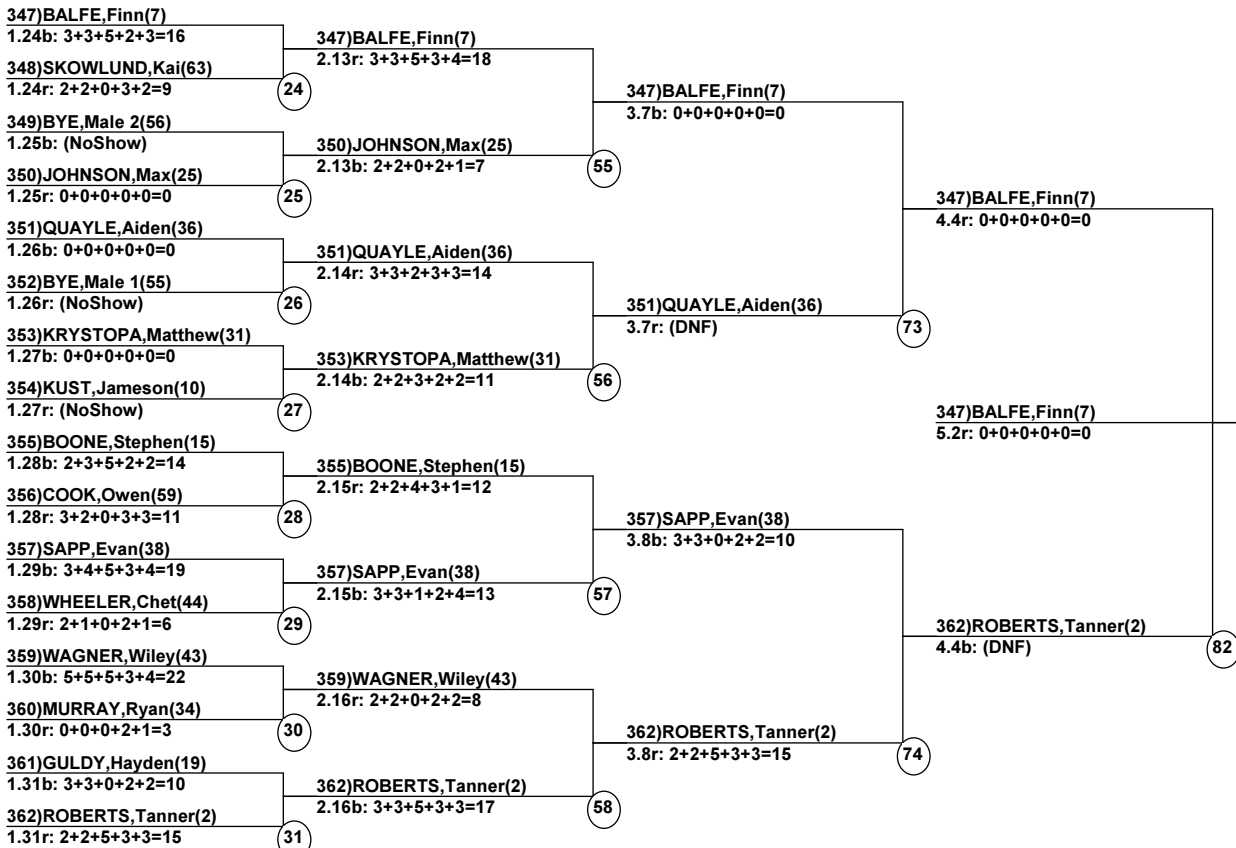

RQS/Devo Championships Duals

Purgatory
Mar 13, 2016 (Sun) (N1206) (N1205)

FINAL

____ Head Judge
____ Chief of Scoring
____ T.D.

FINAL

Duals Event Date: Mar 14, 2016 (Mon)
Female/Male (By Duals Run-order) Time: 9:42 pm
Purgatory RQS/Devo Championshi

Male Road to Semi-Finals (5.1B)

Male Road to Semi-Finals (5.1R)

Male Road to Semi-Finals (5.2B)

Male Road to Semi-Finals (5.2R)

Female Road to Semi-Finals (4.1B)

Female Road to Semi-Finals (4.1R)

Female Road to Semi-Finals (4.2B)

Female Road to Semi-Finals (4.2R)

Male Semi-Finals

Female Semi-Finals