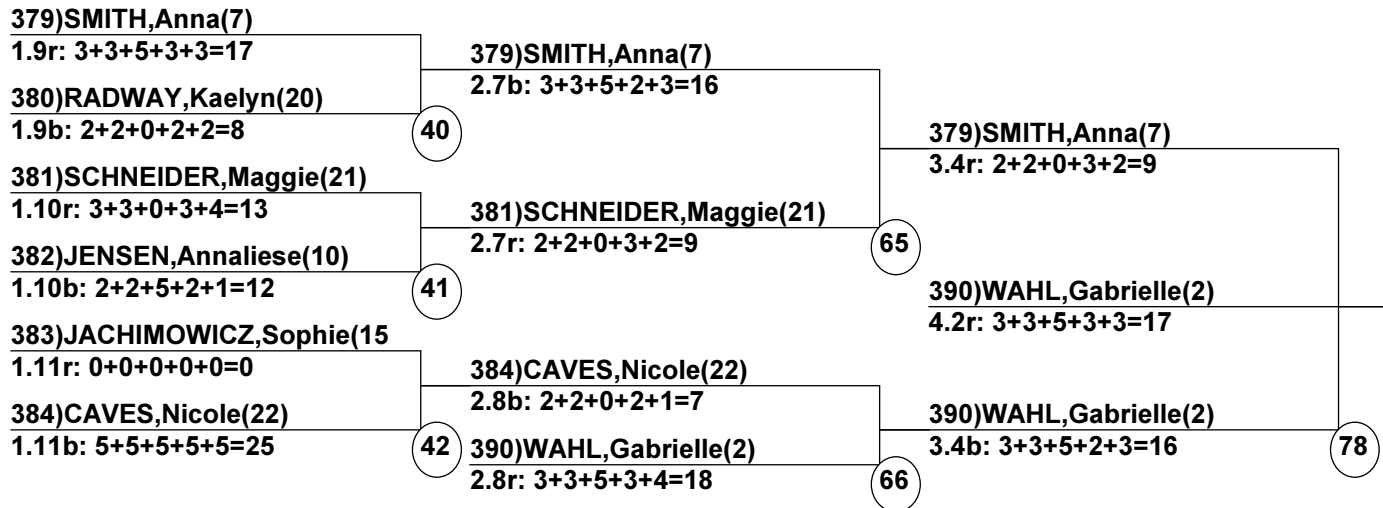

RQS/Devo Championships Duals

Purgatory
Mar 13, 2016 (Sun) (N1206) (N1205)

FINAL

____ Head Judge
____ Chief of Scoring
____ T.D.

FINAL

Duals Event Date: Mar 14, 2016 (Mon)
Female/Male (By Duals Run-order) Time: 9:42 pm
Purgatory RQS/Devo Championshi

Male Road to Semi-Finals (5.1B)

Male Road to Semi-Finals (5.1R)

Male Road to Semi-Finals (5.2B)

Male Road to Semi-Finals (5.2R)

Female Road to Semi-Finals (4.1B)

Female Road to Semi-Finals (4.1R)

Female Road to Semi-Finals (4.2B)

Female Road to Semi-Finals (4.2R)

Male Semi-Finals

Female Semi-Finals