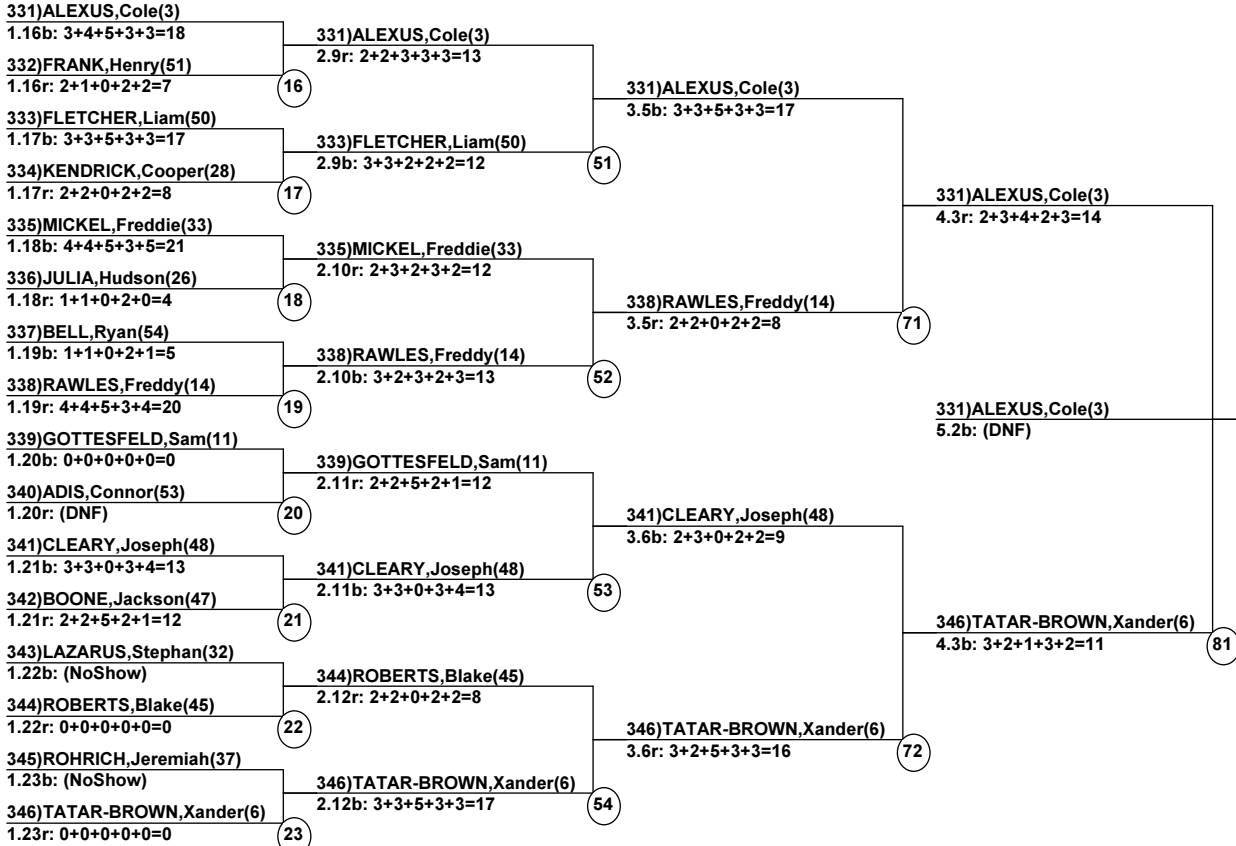

RQS/Devo Championships Duals

Purgatory
Mar 13, 2016 (Sun) (N1206) (N1205)

FINAL

____ Head Judge
____ Chief of Scoring
____ T.D.

FINAL

Duals Event Date: Mar 14, 2016 (Mon)
Female/Male (By Duals Run-order) Time: 9:42 pm
Purgatory RQS/Devo Championshi

Male Road to Semi-Finals (5.1B)

Male Road to Semi-Finals (5.1R)

Male Road to Semi-Finals (5.2B)

Male Road to Semi-Finals (5.2R)

Female Road to Semi-Finals (4.1B)

Female Road to Semi-Finals (4.1R)

Female Road to Semi-Finals (4.2B)

Female Road to Semi-Finals (4.2R)

Male Semi-Finals

Female Semi-Finals