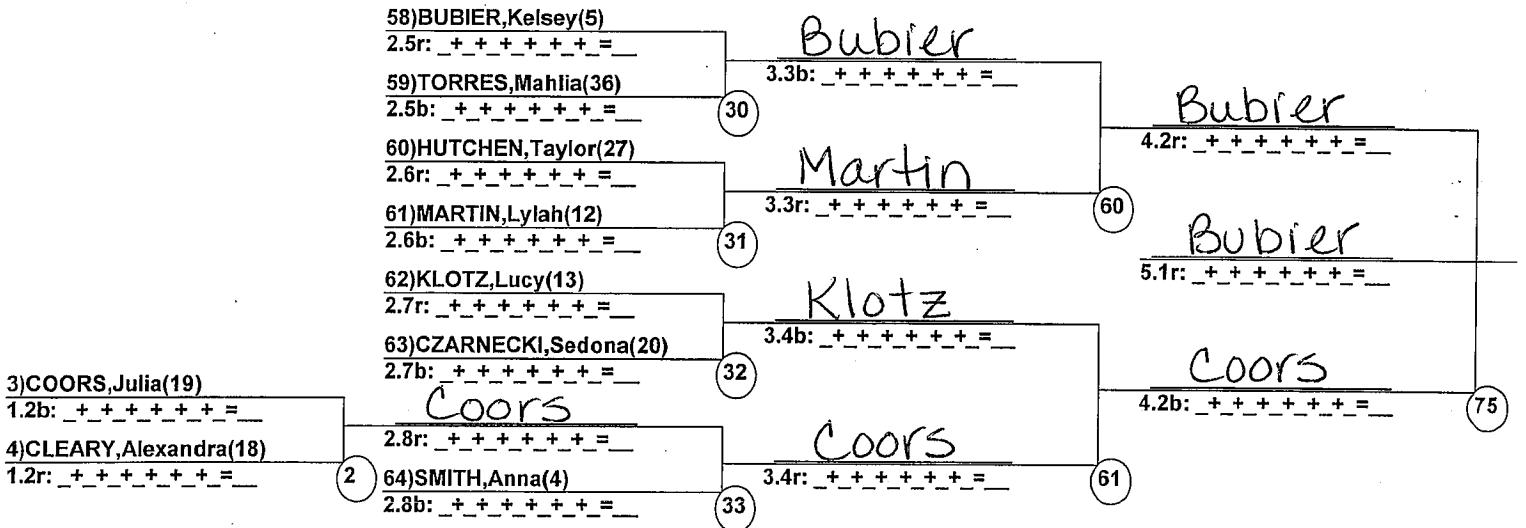

Duals Run 1  
Female/Male  
Purgatory Resort

Entrants  
(By Duals Run-order)  
Qualifier Series Dua

Date: Mar 11, 2017 (Sat)  
Time: 7:25 pm

Female Road to Semi-Finals (5.1B)

Female Road to Semi-Finals (5.1R)

Female Road to Semi-Finals (5.2B)

Female Road to Semi-Finals (5.2R)

Male Road to Semi-Finals (5.1B)

Male Road to Semi-Finals (5.2B)

Male Road to Semi-Finals (5.2R)

Female Semi-Finals

Male Semi-Finals