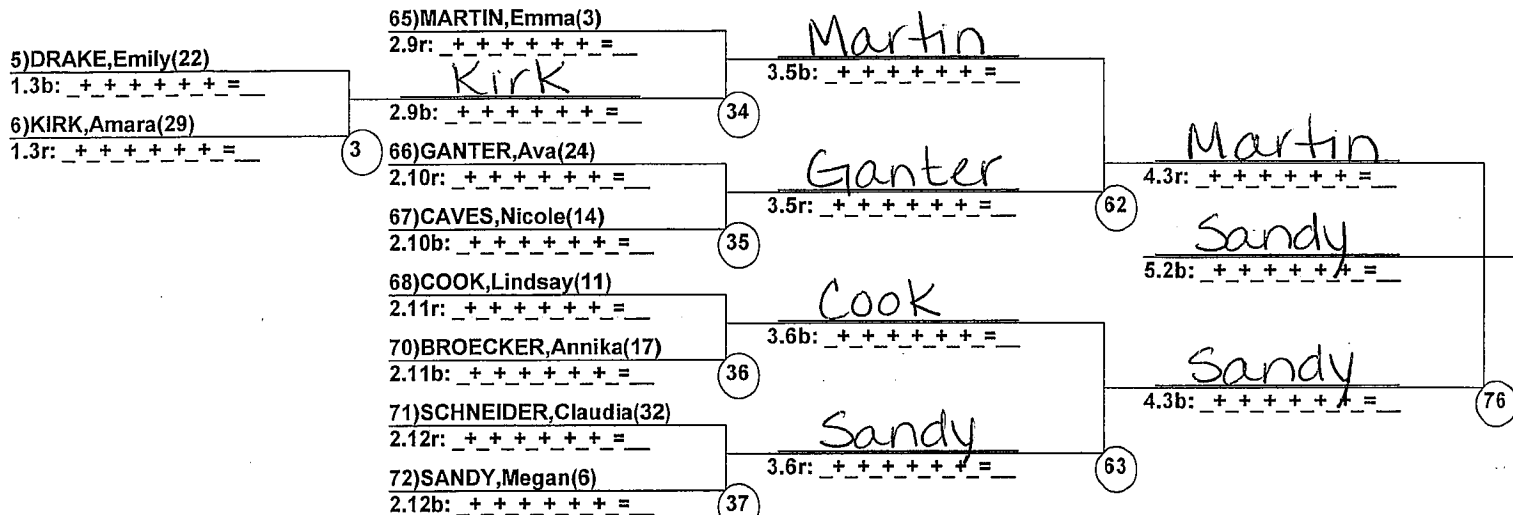

Duals Run 1  
Female/Male  
Purgatory Resort

Entrants  
(By Duals Run-order)  
Qualifier Series Dua

Date: Mar 11, 2017 (Sat)  
Time: 7:25 pm

Female Road to Semi-Finals (5.1B)

Female Road to Semi-Finals (5.1R)

Female Road to Semi-Finals (5.2B)

Female Road to Semi-Finals (5.2R)

Male Road to Semi-Finals (5.1B)

Male Road to Semi-Finals (5.2B)

Male Road to Semi-Finals (5.2R)

Female Semi-Finals

Male Semi-Finals