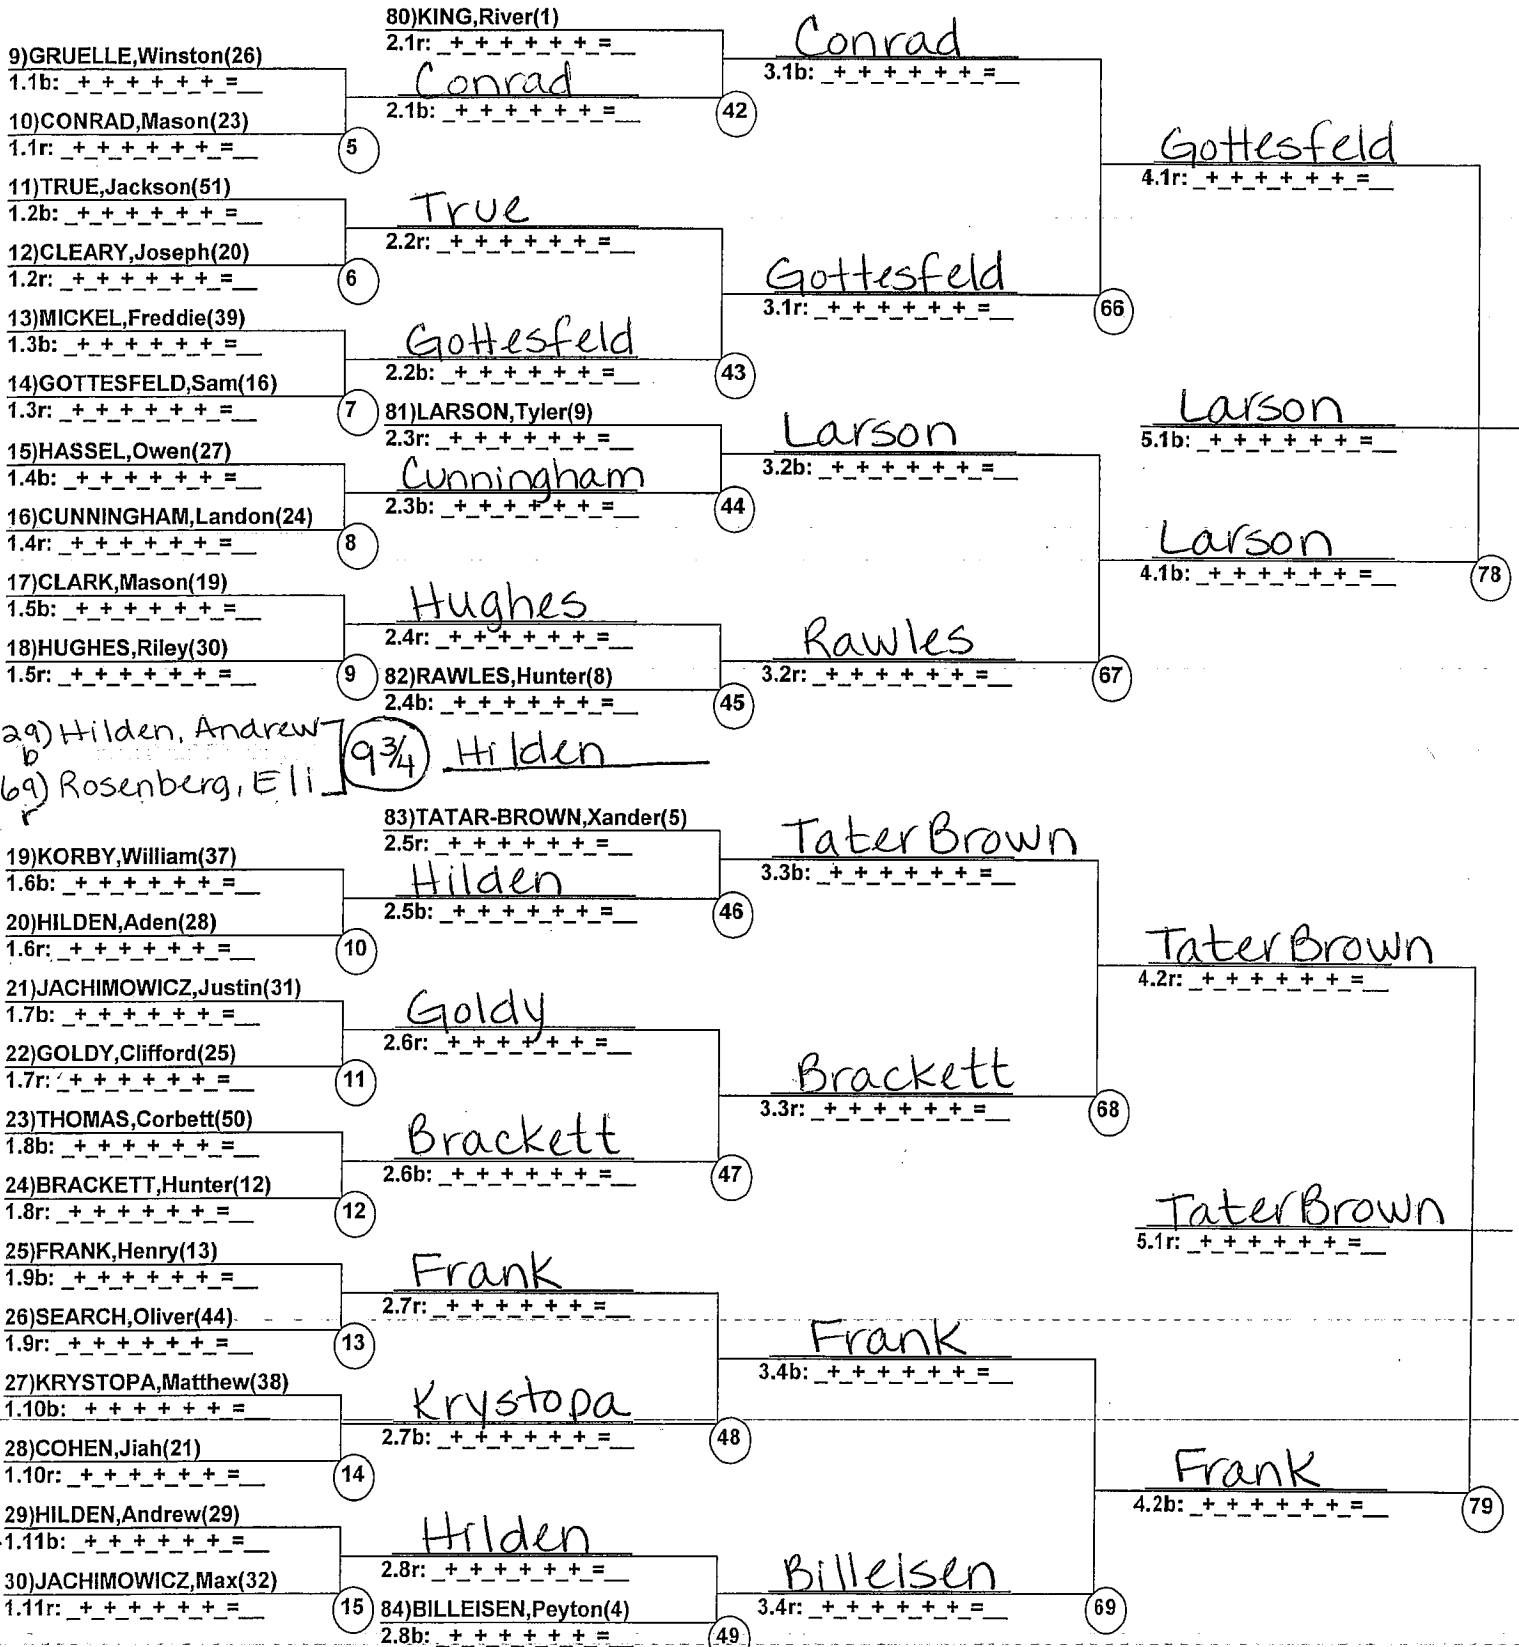

Duals Run 1  
Female/Male  
Purgatory Resort

Entrants  
(By Duals Run-order)  
Qualifier Series Dua

Date: Mar 11, 2017 (Sat)  
Time: 7:25 pm

Female Road to Semi-Finals (5.1B)

Female Road to Semi-Finals (5.1R)

Female Road to Semi-Finals (5.2B)

Female Road to Semi-Finals (5.2R)

Male Road to Semi-Finals (5.1B)

Male Road to Semi-Finals (5.2B)

Male Road to Semi-Finals (5.2R)

Female Semi-Finals

Male Semi-Finals