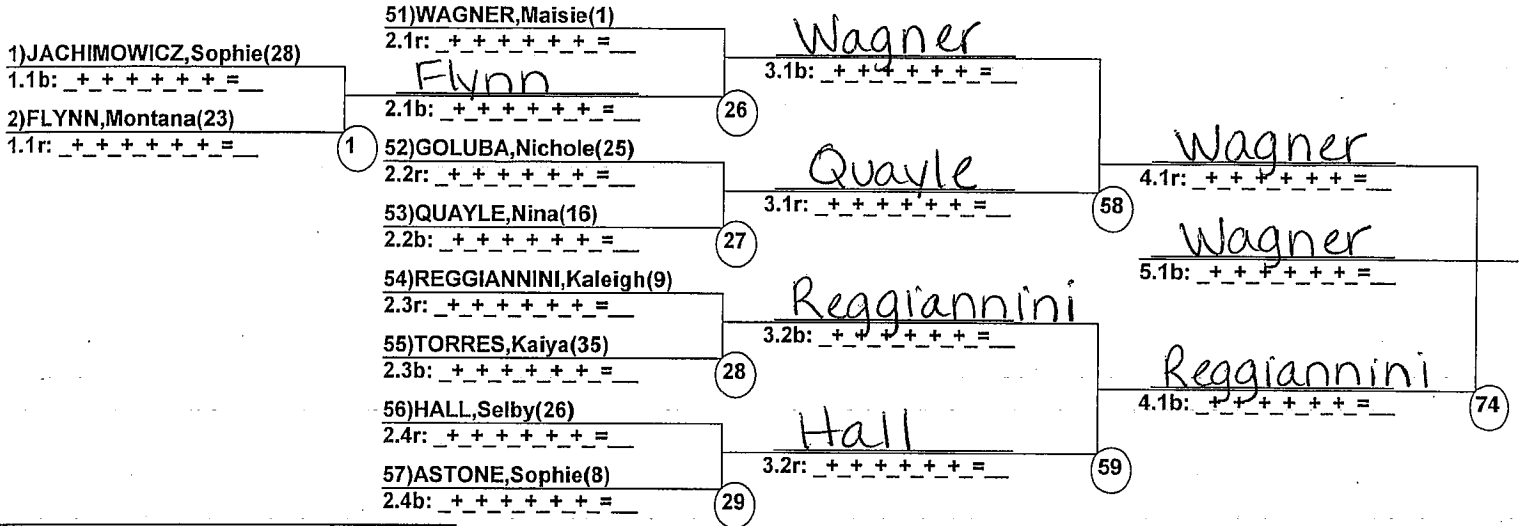

Duals Run 1  
Female/Male  
Purgatory Resort

Entrants  
(By Duals Run-order)  
Qualifier Series Dua

Date: Mar 11, 2017 (Sat)  
Time: 7:25 pm

Female Road to Semi-Finals (5.1B)

Female Road to Semi-Finals (5.1R)

Female Road to Semi-Finals (5.2B)

Female Road to Semi-Finals (5.2R)

Male Road to Semi-Finals (5.1B)

Male Road to Semi-Finals (5.2B)

Male Road to Semi-Finals (5.2R)

Female Semi-Finals

Male Semi-Finals