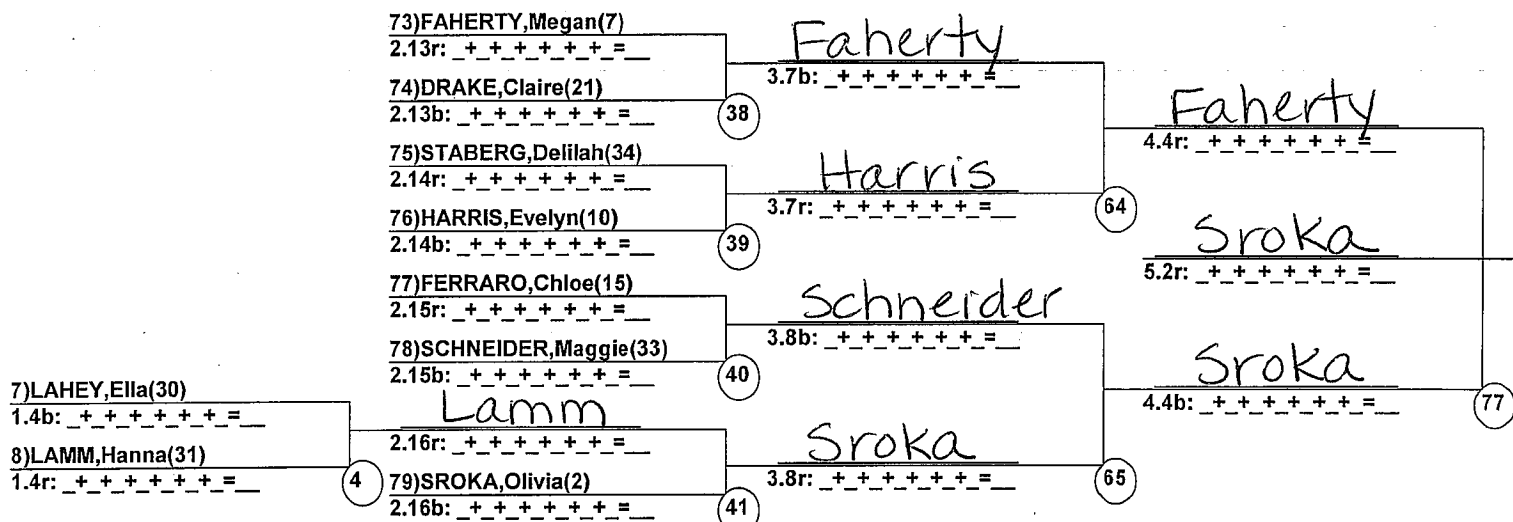

Duals Run 1  
Female/Male  
Purgatory Resort

Entrants  
(By Duals Run-order)  
Qualifier Series Dua

Date: Mar 11, 2017 (Sat)  
Time: 7:25 pm

Female Road to Semi-Finals (5.1B)

Female Road to Semi-Finals (5.1R)

Female Road to Semi-Finals (5.2B)

Female Road to Semi-Finals (5.2R)

Male Road to Semi-Finals (5.1B)

Male Road to Semi-Finals (5.2B)

Male Road to Semi-Finals (5.2R)

Female Semi-Finals

Male Semi-Finals