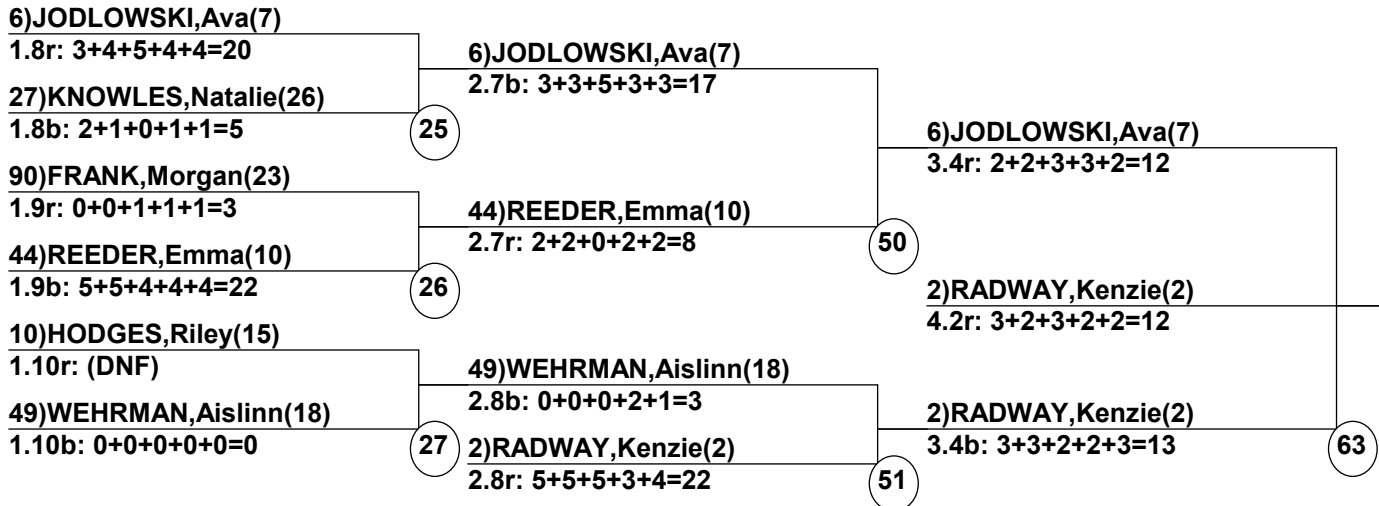

 Duals Event Date: Mar 5, 2017 (Sun)
 Female/Male (By Duals Run-order) Time: 1:03 pm
 Winter Park Resort RMF Divisional Mogul

Male Road to Semi-Finals (5.1B)

Male Road to Semi-Finals (5.1R)

Male Road to Semi-Finals (5.2B)

Male Road to Semi-Finals (5.2R)

Female Road to Semi-Finals (4.1B)

Female Road to Semi-Finals (4.1R)

Female Road to Semi-Finals (4.2B)

Female Road to Semi-Finals (4.2R)

Male Semi-Finals

Female Semi-Finals