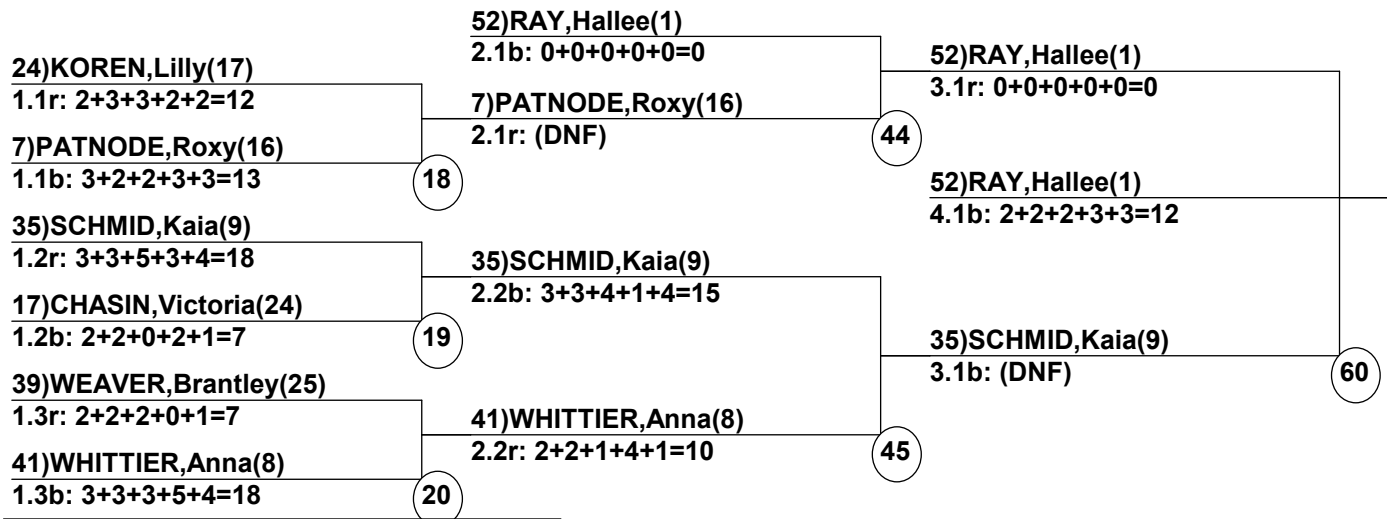

 Duals Event Date: Mar 5, 2017 (Sun)
 Female/Male (By Duals Run-order) Time: 1:03 pm
 Winter Park Resort RMF Divisional Mogul

Male Road to Semi-Finals (5.1B)

Male Road to Semi-Finals (5.1R)

Male Road to Semi-Finals (5.2B)

Male Road to Semi-Finals (5.2R)

Female Road to Semi-Finals (4.1B)

Female Road to Semi-Finals (4.1R)

Female Road to Semi-Finals (4.2B)

Female Road to Semi-Finals (4.2R)

Male Semi-Finals

Female Semi-Finals