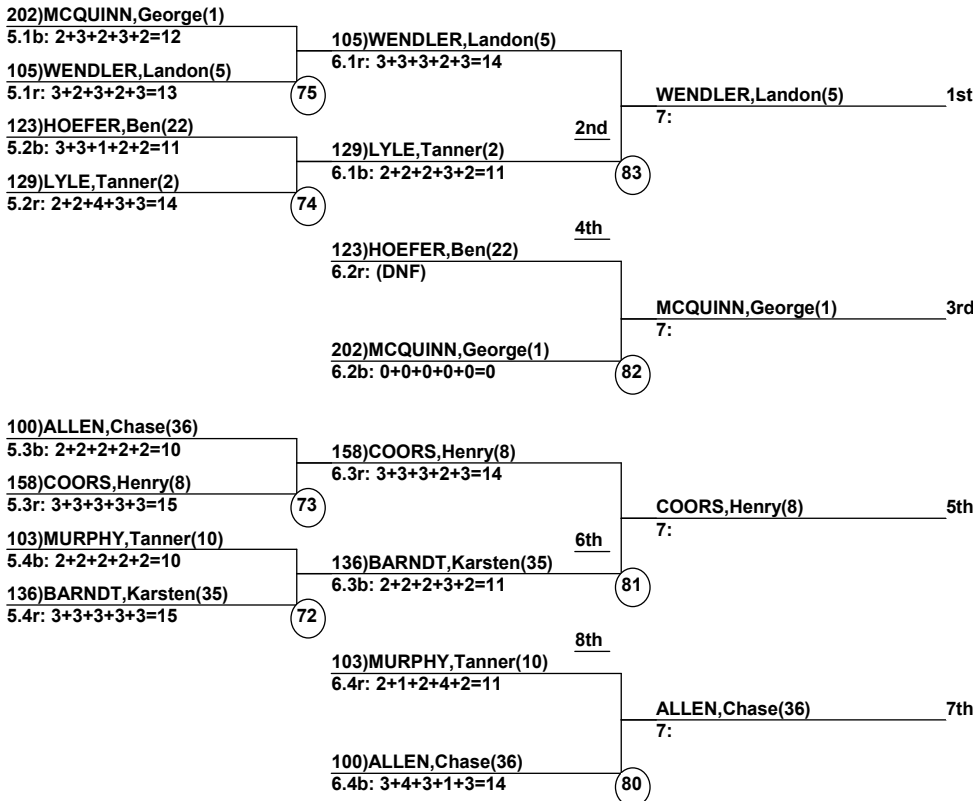

 Duals Event Date: Mar 5, 2017 (Sun)
 Female/Male (By Duals Run-order) Time: 1:03 pm
 Winter Park Resort RMF Divisional Mogul

Male Road to Semi-Finals (5.1B)

Male Road to Semi-Finals (5.1R)

Male Road to Semi-Finals (5.2B)

Male Road to Semi-Finals (5.2R)

Female Road to Semi-Finals (4.1B)

Female Road to Semi-Finals (4.1R)

Female Road to Semi-Finals (4.2B)

Female Road to Semi-Finals (4.2R)

Male Semi-Finals

Female Semi-Finals