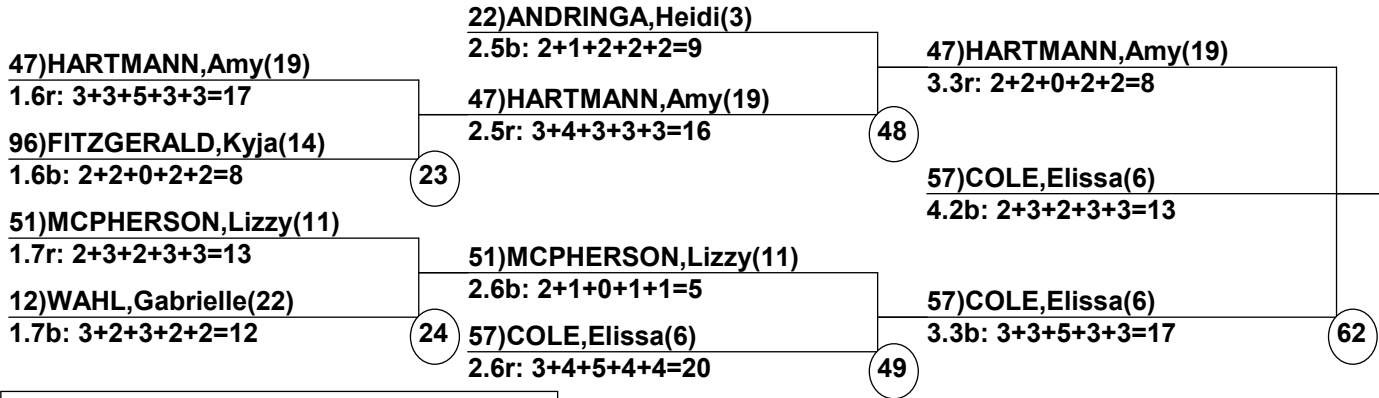

 Duals Event Date: Mar 5, 2017 (Sun)
 Female/Male (By Duals Run-order) Time: 1:03 pm
 Winter Park Resort RMF Divisional Mogul

Male Road to Semi-Finals (5.1B)

Male Road to Semi-Finals (5.1R)

Male Road to Semi-Finals (5.2B)

Male Road to Semi-Finals (5.2R)

Female Road to Semi-Finals (4.1B)

Female Road to Semi-Finals (4.1R)

Female Road to Semi-Finals (4.2B)

Female Road to Semi-Finals (4.2R)

Male Semi-Finals

Female Semi-Finals