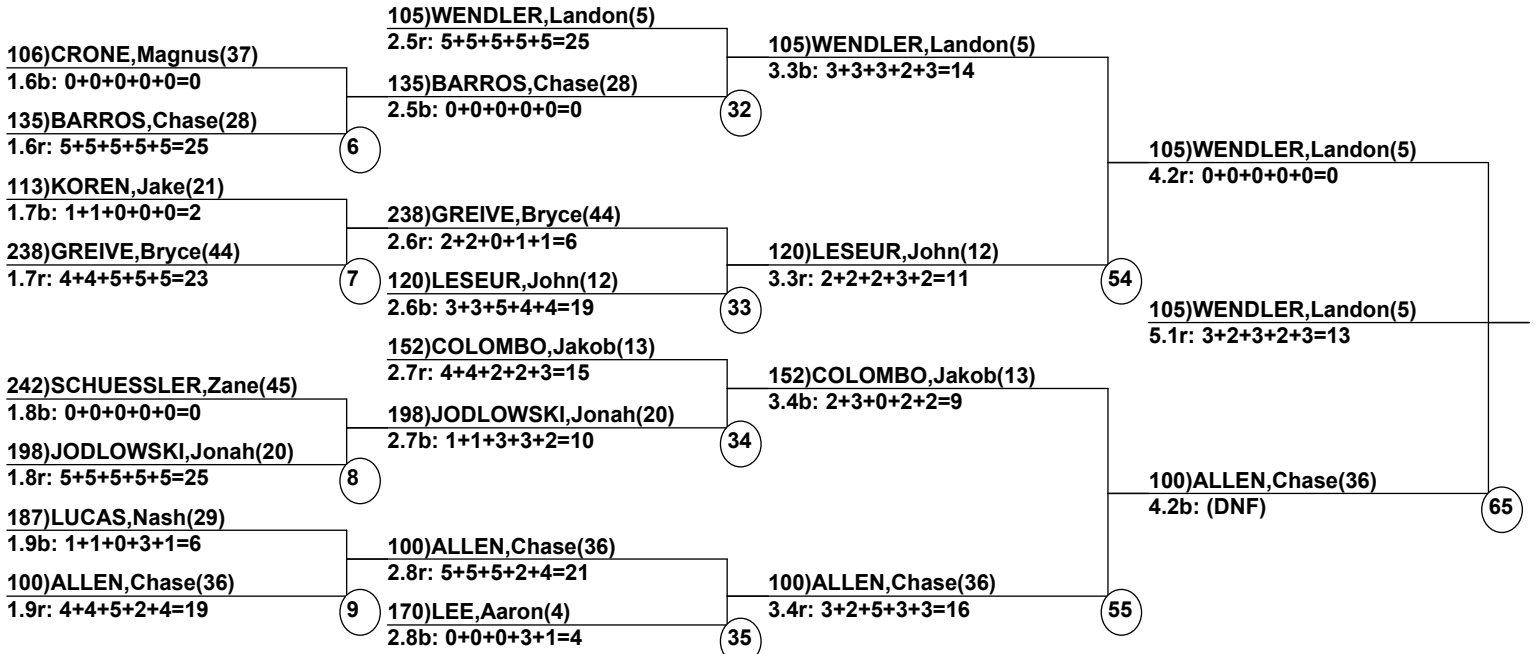

 Duals Event Date: Mar 5, 2017 (Sun)
 Female/Male (By Duals Run-order) Time: 1:03 pm
 Winter Park Resort RMF Divisional Mogul

Male Road to Semi-Finals (5.1B)

Male Road to Semi-Finals (5.1R)

Male Road to Semi-Finals (5.2B)

Male Road to Semi-Finals (5.2R)

Female Road to Semi-Finals (4.1B)

Female Road to Semi-Finals (4.1R)

Female Road to Semi-Finals (4.2B)

Female Road to Semi-Finals (4.2R)

Male Semi-Finals

Female Semi-Finals