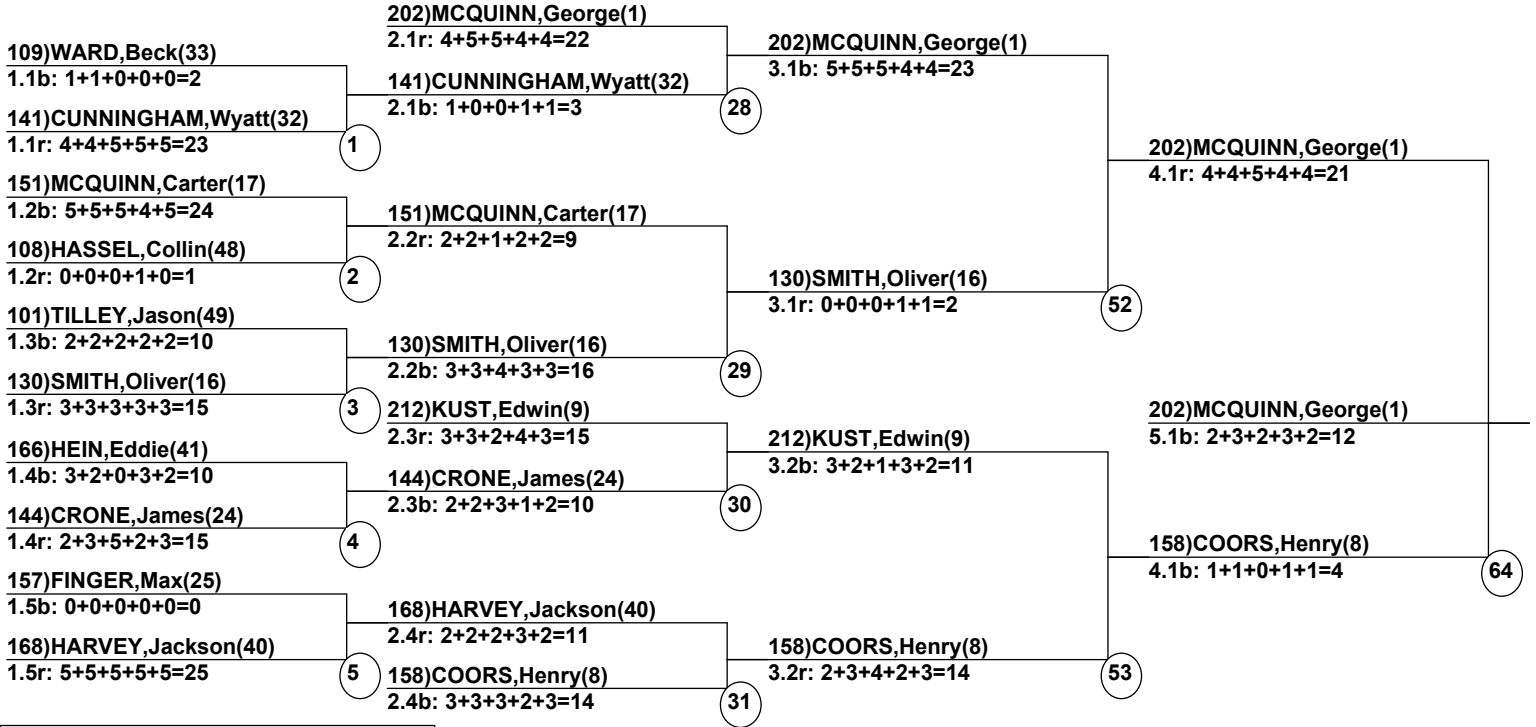

 Duals Event Date: Mar 5, 2017 (Sun)
 Female/Male (By Duals Run-order) Time: 1:03 pm
 Winter Park Resort RMF Divisional Mogul

Male Road to Semi-Finals (5.1B)

Male Road to Semi-Finals (5.1R)

Male Road to Semi-Finals (5.2B)

Male Road to Semi-Finals (5.2R)

Female Road to Semi-Finals (4.1B)

Female Road to Semi-Finals (4.1R)

Female Road to Semi-Finals (4.2B)

Female Road to Semi-Finals (4.2R)

Male Semi-Finals

Female Semi-Finals