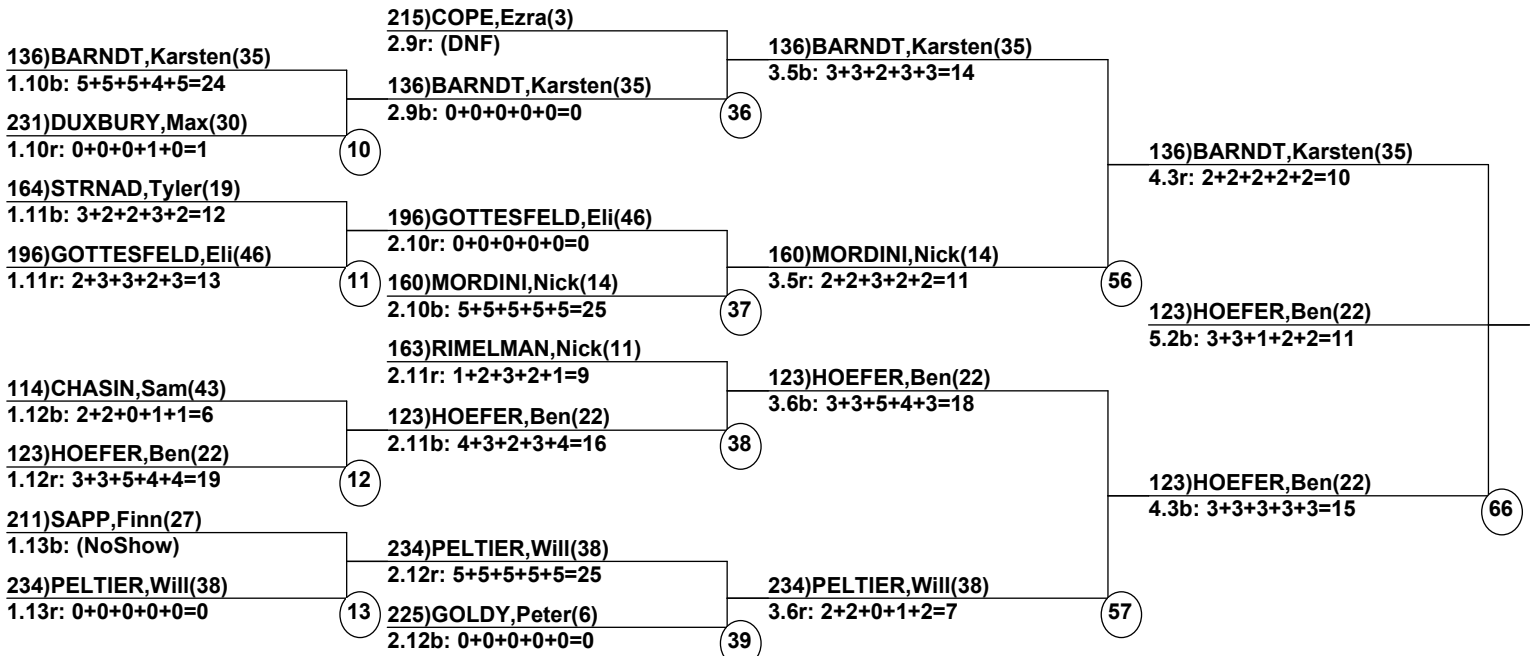

 Duals Event Date: Mar 5, 2017 (Sun)
 Female/Male (By Duals Run-order) Time: 1:03 pm
 Winter Park Resort RMF Divisional Mogul

Male Road to Semi-Finals (5.1B)

Male Road to Semi-Finals (5.1R)

Male Road to Semi-Finals (5.2B)

Male Road to Semi-Finals (5.2R)

Female Road to Semi-Finals (4.1B)

Female Road to Semi-Finals (4.1R)

Female Road to Semi-Finals (4.2B)

Female Road to Semi-Finals (4.2R)

Male Semi-Finals

Female Semi-Finals