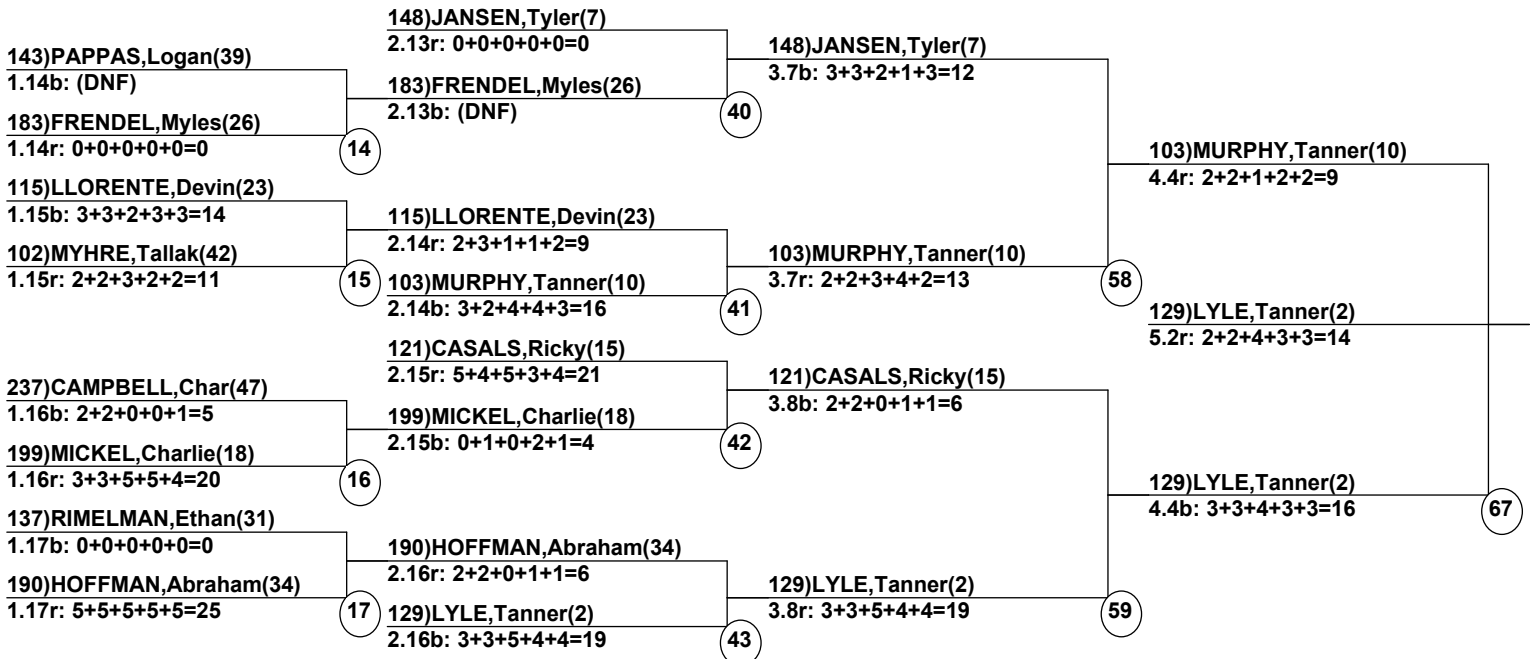

 Duals Event Date: Mar 5, 2017 (Sun)
 Female/Male (By Duals Run-order) Time: 1:03 pm
 Winter Park Resort RMF Divisional Mogul

Male Road to Semi-Finals (5.1B)

Male Road to Semi-Finals (5.1R)

Male Road to Semi-Finals (5.2B)

Male Road to Semi-Finals (5.2R)

Female Road to Semi-Finals (4.1B)

Female Road to Semi-Finals (4.1R)

Female Road to Semi-Finals (4.2B)

Female Road to Semi-Finals (4.2R)

Male Semi-Finals

Female Semi-Finals