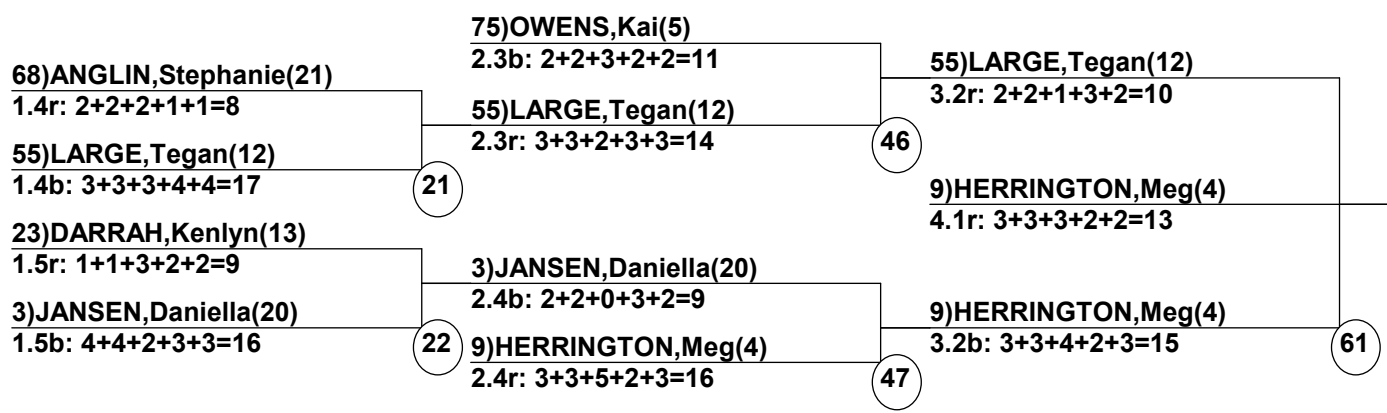

 Duals Event Date: Mar 5, 2017 (Sun)
 Female/Male (By Duals Run-order) Time: 1:03 pm
 Winter Park Resort RMF Divisional Mogul

Male Road to Semi-Finals (5.1B)

Male Road to Semi-Finals (5.1R)

Male Road to Semi-Finals (5.2B)

Male Road to Semi-Finals (5.2R)

Female Road to Semi-Finals (4.1B)

Female Road to Semi-Finals (4.1R)

Female Road to Semi-Finals (4.2B)

Female Road to Semi-Finals (4.2R)

Male Semi-Finals

Female Semi-Finals