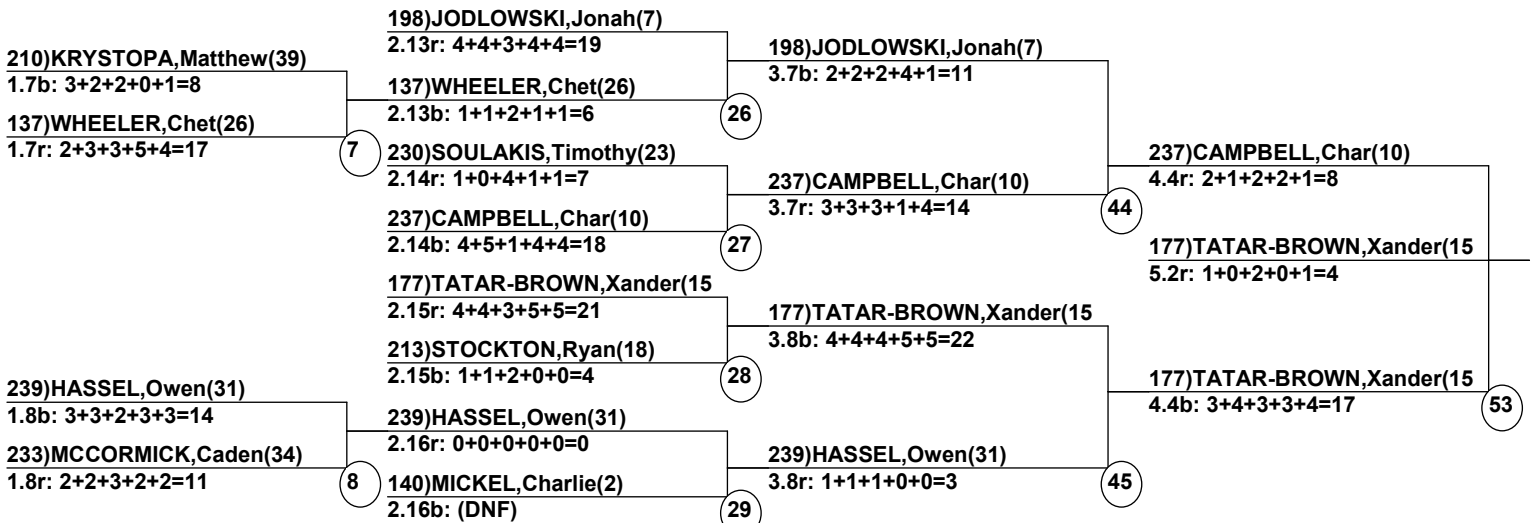

Head Judge
Chief of Scoring
T.D.

Official

Duals1 Event Date: Feb 17, 2020 (Mon)
Female/Male (By Duals1 Run-order) Time: 2:48 pm
Telluride Ski & Golf Presidents Mogul Cha

Male Road to Semi-Finals (5.1B)

Male Road to Semi-Finals (5.1R)

Male Road to Semi-Finals (5.2B)

Male Road to Semi-Finals (5.2R)

Female Road to Semi-Finals (4.1B)

Female Road to Semi-Finals (4.1R)

Female Road to Semi-Finals (4.2B)

Female Road to Semi-Finals (4.2R)

MaleSemi-Finals