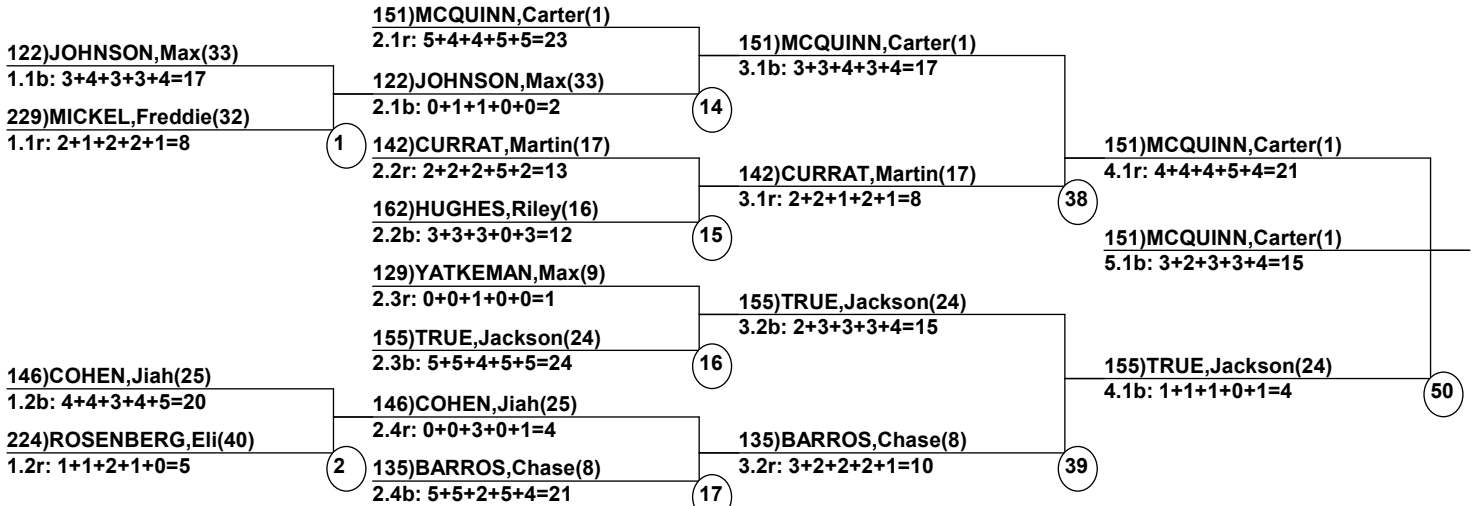

Presidents Mogul Challenge

Telluride Ski & Golf Resort
Feb 17, 2020 (Mon) (U0816) (U0815)

Official

Head Judge: MICHALOWSKI, Jason
Chief of Comp: NUNN, Randall
T.D.: CRONE, John
Chief of Scoring: CRONE, Della
Judge 1: GOLUBA, Nicholas
Judge 2: MATTHEWS, Lailla
Judge 3: LANA, Wendy
Judge 4: BURROWS, Jeff
Judge 5: ELLIS, Christopher

Head Judge
Chief of Scoring
T.D.

Official

Duals1 Event Date: Feb 17, 2020 (Mon)
Female/Male (By Duals1 Run-order) Time: 2:48 pm
Telluride Ski & Golf Presidents Mogul Cha

Male Road to Semi-Finals (5.1B)

Male Road to Semi-Finals (5.1R)

Male Road to Semi-Finals (5.2B)

Male Road to Semi-Finals (5.2R)

Female Road to Semi-Finals (4.1B)

Female Road to Semi-Finals (4.1R)

Female Road to Semi-Finals (4.2B)

Female Road to Semi-Finals (4.2R)

MaleSemi-Finals