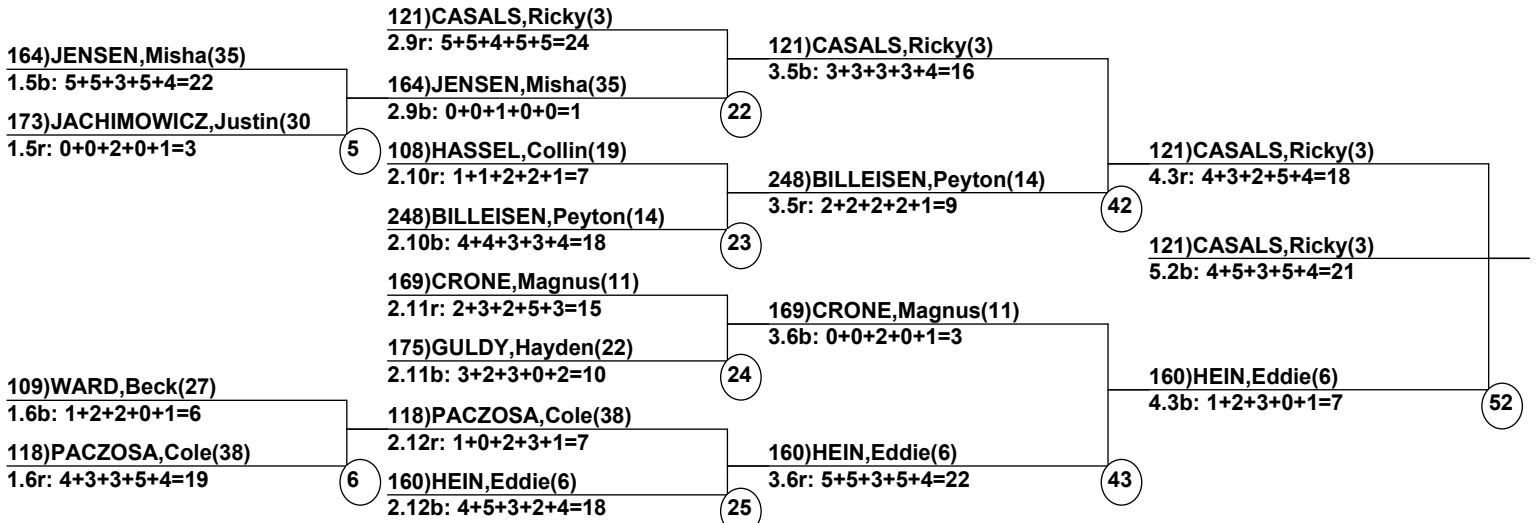

Head Judge
Chief of Scoring
T.D.

Official

Duals1 Event Date: Feb 17, 2020 (Mon)
Female/Male (By Duals1 Run-order) Time: 2:48 pm
Telluride Ski & Golf Presidents Mogul Cha

Male Road to Semi-Finals (5.1B)

Male Road to Semi-Finals (5.1R)

Male Road to Semi-Finals (5.2B)

Male Road to Semi-Finals (5.2R)

Female Road to Semi-Finals (4.1B)

Female Road to Semi-Finals (4.1R)

Female Road to Semi-Finals (4.2B)

Female Road to Semi-Finals (4.2R)

MaleSemi-Finals