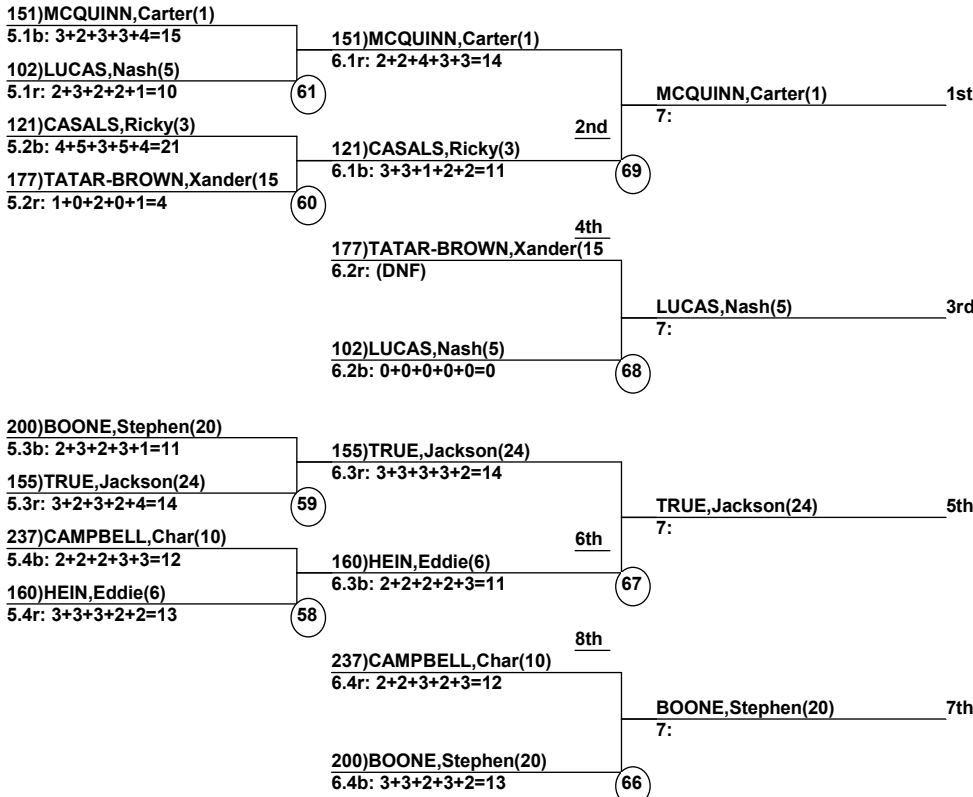

Head Judge
Chief of Scoring
T.D.

Official

Duals1 Event Date: Feb 17, 2020 (Mon)
Female/Male (By Duals1 Run-order) Time: 2:48 pm
Telluride Ski & Golf Presidents Mogul Cha

Male Road to Semi-Finals (5.1B)

Male Road to Semi-Finals (5.1R)

Male Road to Semi-Finals (5.2B)

Male Road to Semi-Finals (5.2R)

Female Road to Semi-Finals (4.1B)

Female Road to Semi-Finals (4.1R)

Female Road to Semi-Finals (4.2B)

Female Road to Semi-Finals (4.2R)

MaleSemi-Finals

FemaleSemi-Finals