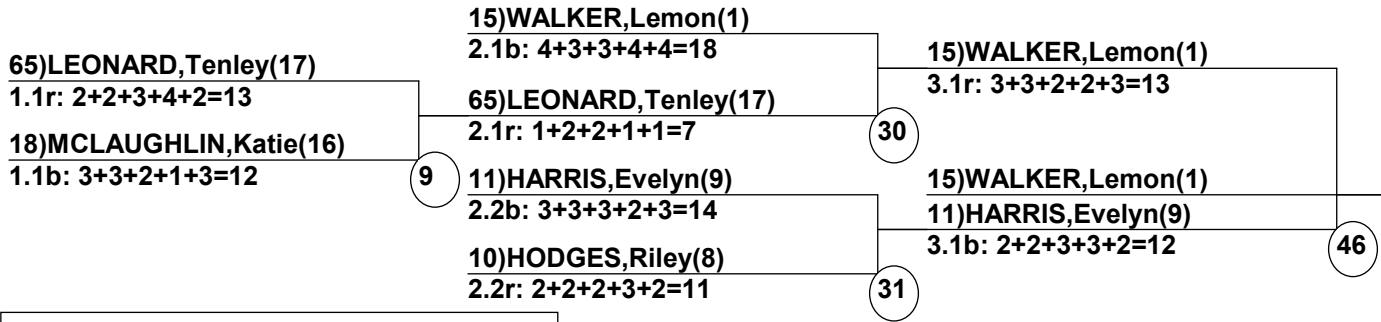

Head Judge
Chief of Scoring
T.D.

Official

Duals1 Event Date: Feb 17, 2020 (Mon)
Female/Male (By Duals1 Run-order) Time: 2:48 pm
Telluride Ski & Golf Presidents Mogul Cha

Male Road to Semi-Finals (5.1B)

Male Road to Semi-Finals (5.1R)

Male Road to Semi-Finals (5.2B)

Male Road to Semi-Finals (5.2R)

Female Road to Semi-Finals (4.1B)

Female Road to Semi-Finals (4.1R)

Female Road to Semi-Finals (4.2B)

Female Road to Semi-Finals (4.2R)

MaleSemi-Finals