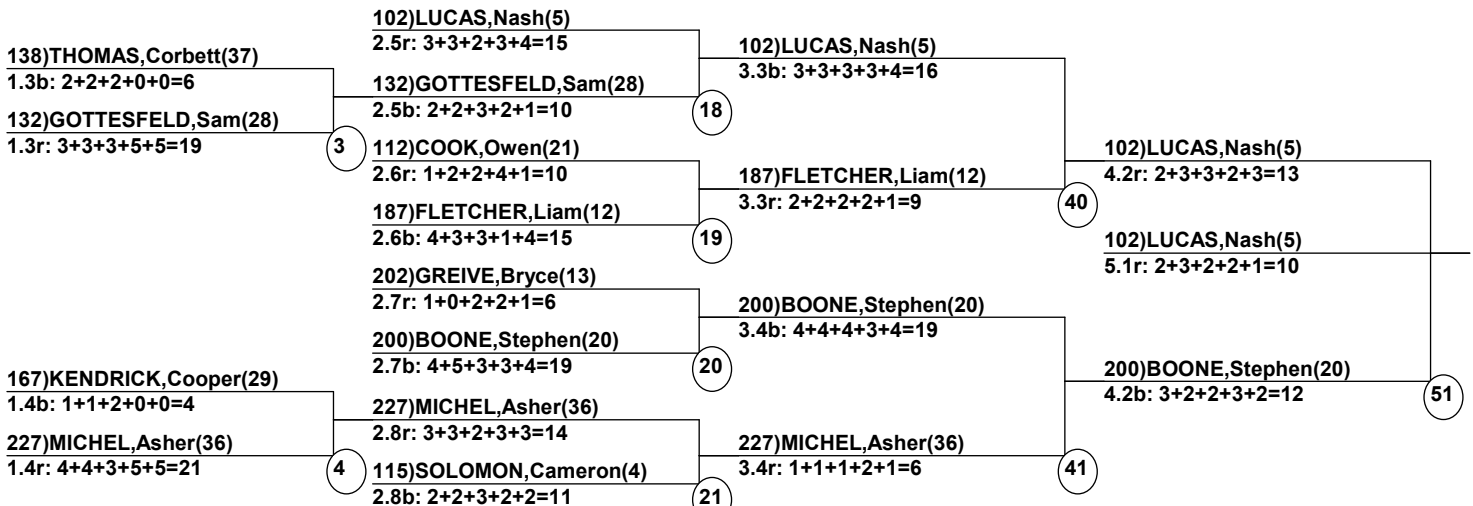

Head Judge
Chief of Scoring
T.D.

Official

Duals1 Event Date: Feb 17, 2020 (Mon)
Female/Male (By Duals1 Run-order) Time: 2:48 pm
Telluride Ski & Golf Presidents Mogul Cha

Male Road to Semi-Finals (5.1B)

Male Road to Semi-Finals (5.1R)

Male Road to Semi-Finals (5.2B)

Male Road to Semi-Finals (5.2R)

Female Road to Semi-Finals (4.1B)

Female Road to Semi-Finals (4.1R)

Female Road to Semi-Finals (4.2B)

Female Road to Semi-Finals (4.2R)

MaleSemi-Finals