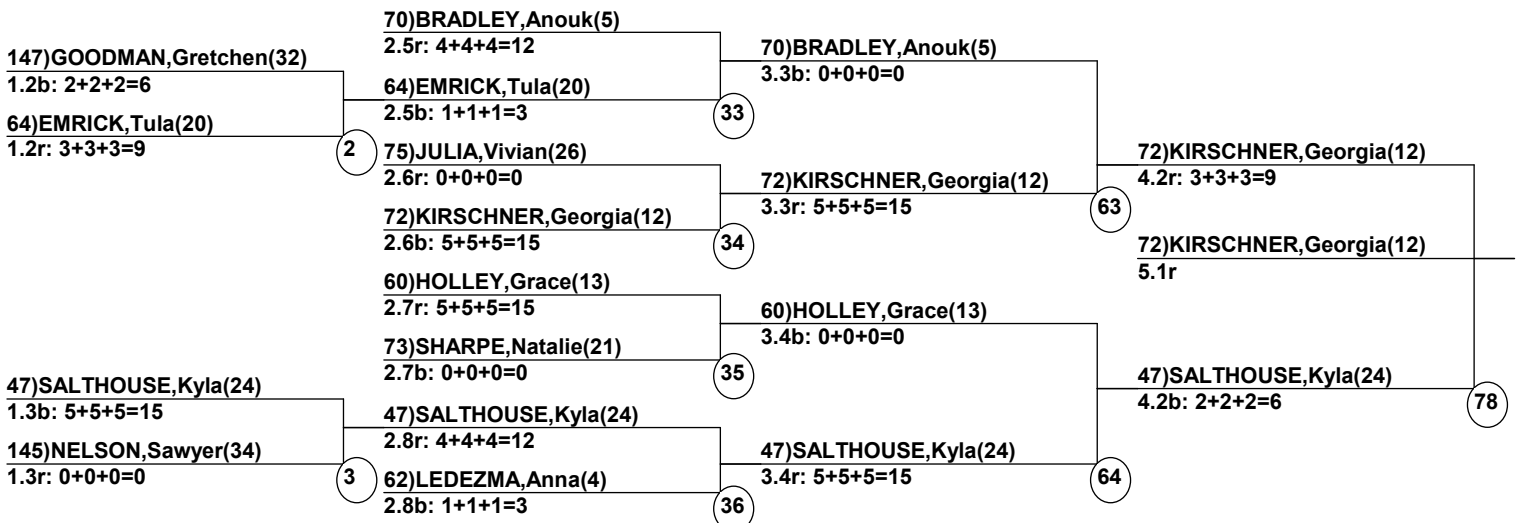

Female Road to Semi-Finals (5.1R)