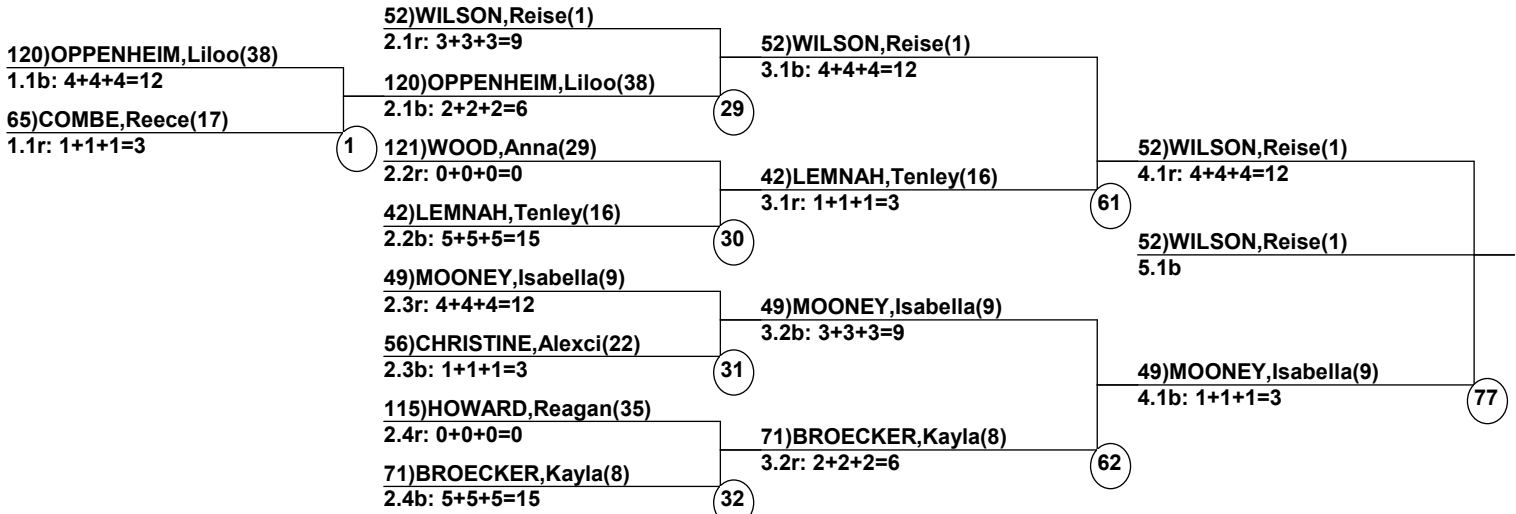

# Qualifier Series Finals at Telluride

Telluride Ski & Golf Resort  
Mar 13, 2022 (Sun) (N0501) (N0500)

OFFICIAL

Head Judge: ELLIS, Christopher  
Chief of Comp: WALTERS, Aaron  
Chief of Scoring: WALTERS, Alina  
Judge 1: BLOUNT, Jessica  
Judge 2: ELLIS, Christopher  
Judge 3: CARPENTER, Helena

Course: Hermit  
Length: 220 m  
Width: 10 m  
Pitch: 23.5 deg

\_\_\_\_ Head Judge  
\_\_\_\_ Chief of Scoring  
\_\_\_\_ T.D.

OFFICIAL

-----  
Duals1                      Event                      Date: Mar 15, 2022 (Tue)  
Female/Male                (By Duals1 Run-order)      Time: 12:08 pm  
Telluride Ski & Golf      Qualifier Series Fin  
-----

### Female Road to Semi-Finals (5.1B)