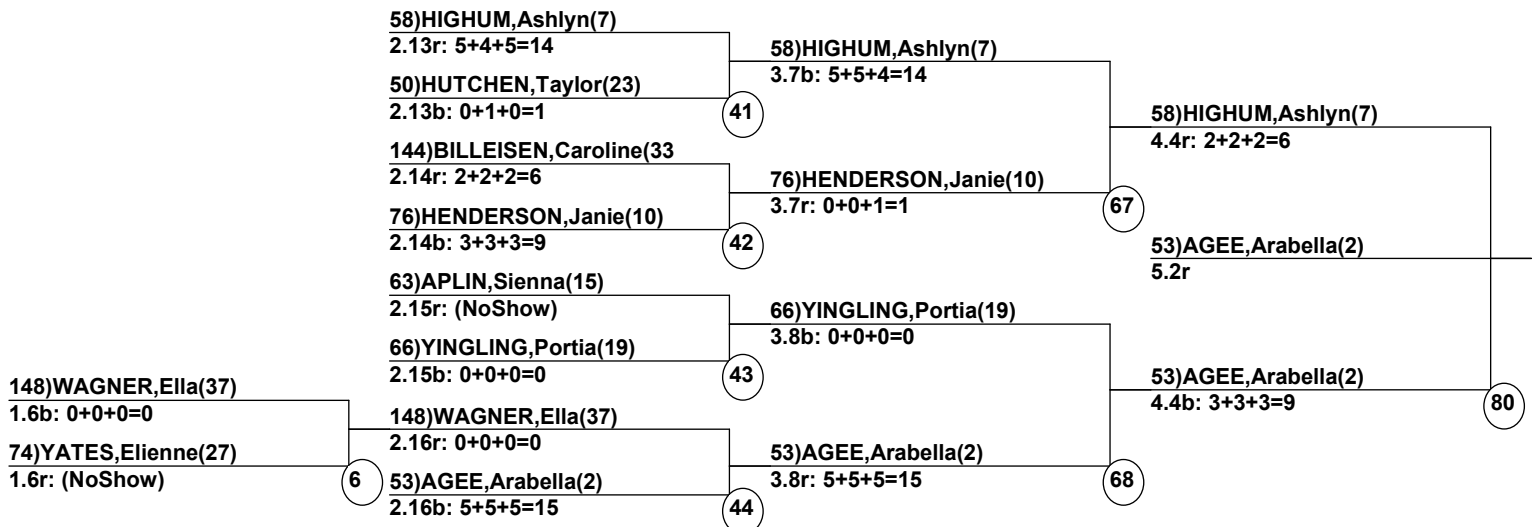

Course: Hermit  
Length: 220 m  
Width: 10 m  
Pitch: 23.5 deg

\_\_\_\_ Head Judge  
\_\_\_\_ Chief of Scoring  
\_\_\_\_ T.D.

OFFICIAL

-----  
Duals1                      Event                      Date: Mar 15, 2022 (Tue)  
Female/Male                (By Duals1 Run-order)      Time: 12:08 pm  
Telluride Ski & Golf      Qualifier Series Fin  
-----

### Female Road to Semi-Finals (5.1B)

### Female Road to Semi-Finals (5.1R)

Female Road to Semi-Finals (5.2B)

Female Road to Semi-Finals (5.2R)

Male Road to Semi-Finals (5.1B)

Male Road to Semi-Finals (5.1R)

Male Road to Semi-Finals (5.2B)

Male Road to Semi-Finals (5.2R)

Female Semi-Finals

Male Semi-Finals