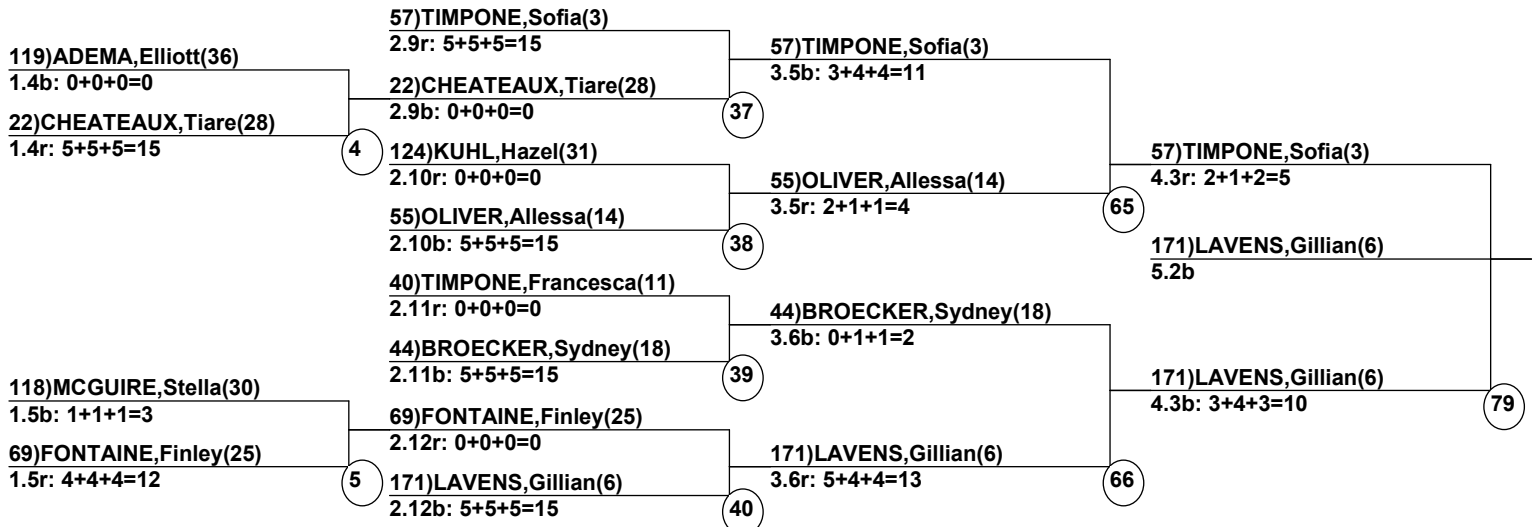

Course: Hermit  
Length: 220 m  
Width: 10 m  
Pitch: 23.5 deg

\_\_\_\_ Head Judge  
\_\_\_\_ Chief of Scoring  
\_\_\_\_ T.D.

OFFICIAL

-----  
Duals1                      Event                      Date: Mar 15, 2022 (Tue)  
Female/Male                (By Duals1 Run-order)      Time: 12:08 pm  
Telluride Ski & Golf      Qualifier Series Fin  
-----

### Female Road to Semi-Finals (5.1B)

### Female Road to Semi-Finals (5.1R)

Female Road to Semi-Finals (5.2B)

Female Road to Semi-Finals (5.2R)

Male Road to Semi-Finals (5.1B)

Male Road to Semi-Finals (5.1R)

Male Road to Semi-Finals (5.2B)

Male Road to Semi-Finals (5.2R)