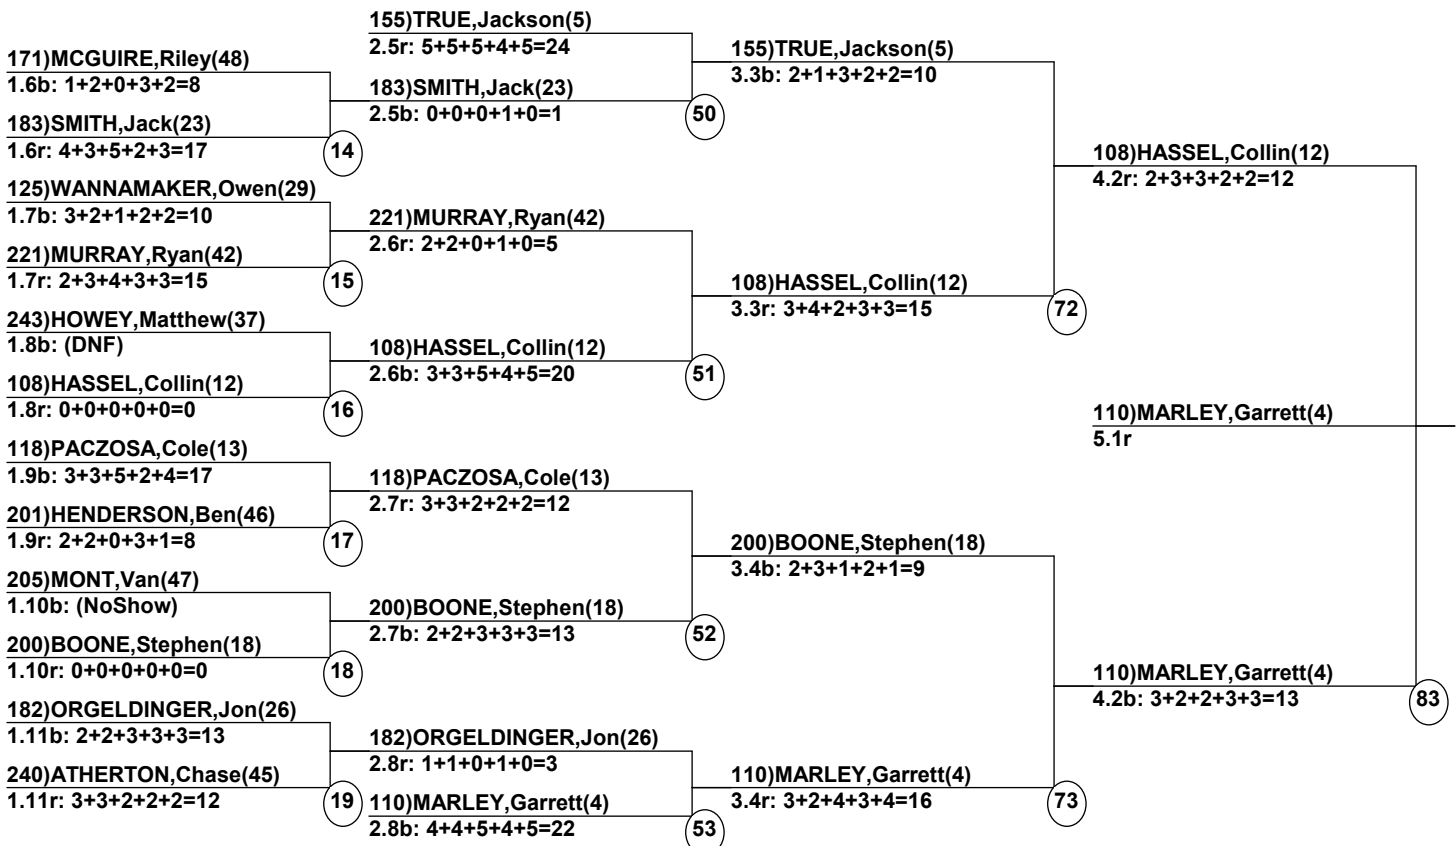

Course: Ambush
Length: 225 m
Width: 10.6 m
Pitch: 26 deg
Head Judge
Chief of Scoring
T.D.

Winter Park Divisionals Unofficial Results

Duals1 Event Date: Feb 19, 2023 (Sun)
Female/Male (By Duals1 Run-order) Time: 5:48 pm
Winter Park Resort Mogul Divisional Cha

Female Road to Semi-Finals (5.1B)

Female Road to Semi-Finals (5.1R)

Female Road to Semi-Finals (5.2B)

Female Road to Semi-Finals (5.2R)

Male Road to Semi-Finals (5.1B)

Male Road to Semi-Finals (5.1R)

Male Road to Semi-Finals (5.2B)

Male Road to Semi-Finals (5.2R)

Female Semi-Finals

Male Semi-Finals