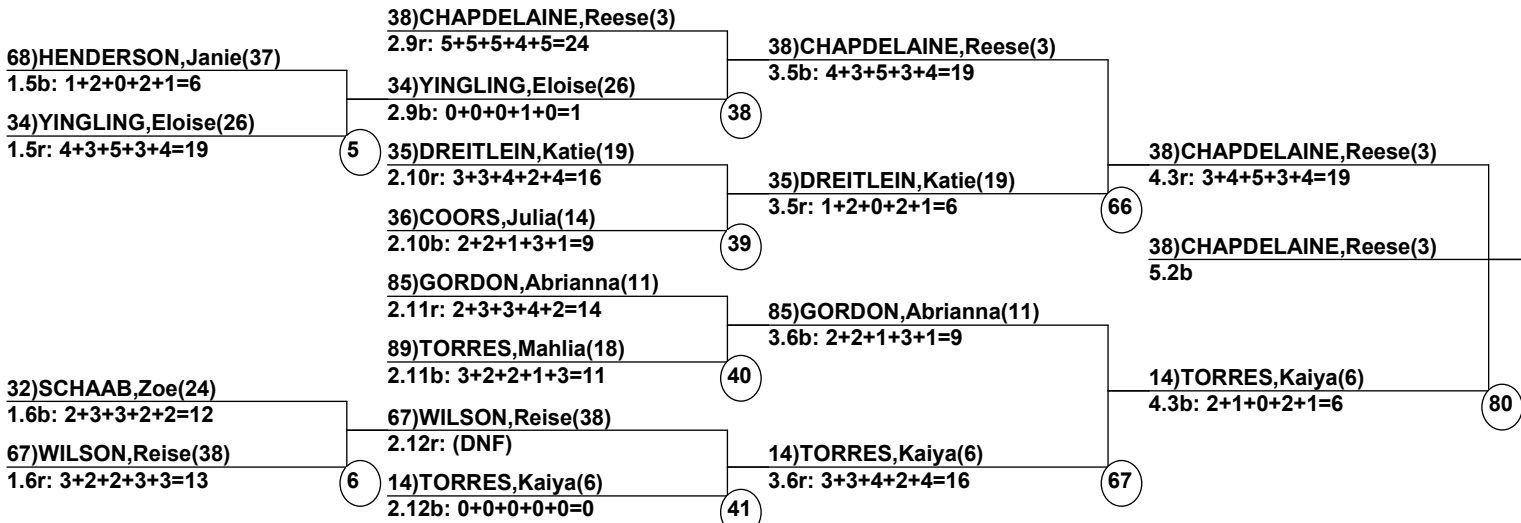

Course: Ambush
Length: 225 m
Width: 10.6 m
Pitch: 26 deg
Head Judge
Chief of Scoring
T.D.

Winter Park Divisionals Unofficial Results

Duals1 Event Date: Feb 19, 2023 (Sun)
Female/Male (By Duals1 Run-order) Time: 5:48 pm
Winter Park Resort Mogul Divisional Cha

Female Road to Semi-Finals (5.1B)

Female Road to Semi-Finals (5.1R)

Female Road to Semi-Finals (5.2B)

Female Road to Semi-Finals (5.2R)

Male Road to Semi-Finals (5.1B)

Male Road to Semi-Finals (5.1R)

Male Road to Semi-Finals (5.2B)

Male Road to Semi-Finals (5.2R)

Female Semi-Finals

Male Semi-Finals