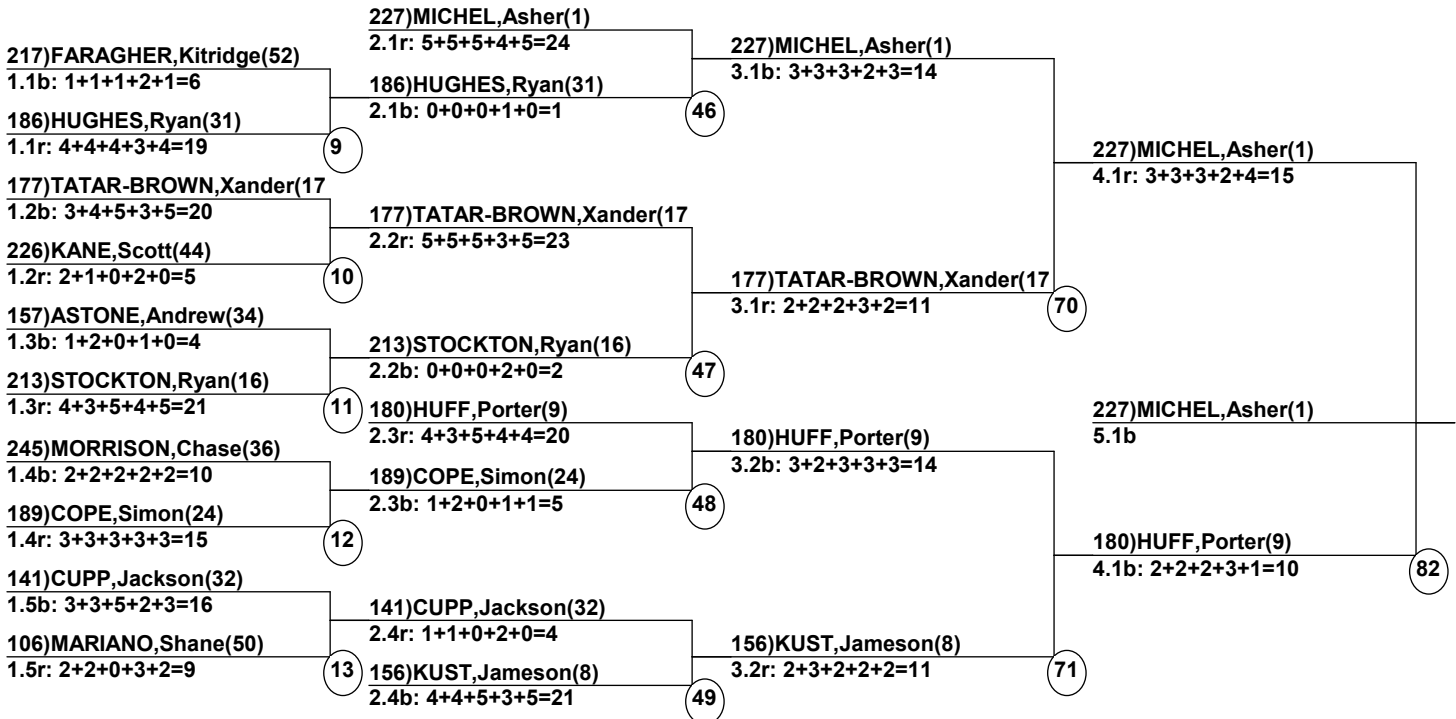

Course: Ambush
Length: 225 m
Width: 10.6 m
Pitch: 26 deg
Head Judge
Chief of Scoring
T.D.

Winter Park Divisionals Unofficial Results

Duals1 Event Date: Feb 19, 2023 (Sun)
Female/Male (By Duals1 Run-order) Time: 5:48 pm
Winter Park Resort Mogul Divisional Cha

Female Road to Semi-Finals (5.1B)

Female Road to Semi-Finals (5.1R)

Female Road to Semi-Finals (5.2B)

Female Road to Semi-Finals (5.2R)

Male Road to Semi-Finals (5.1B)

Male Road to Semi-Finals (5.1R)

Male Road to Semi-Finals (5.2B)

Male Road to Semi-Finals (5.2R)

Female Semi-Finals

Male Semi-Finals