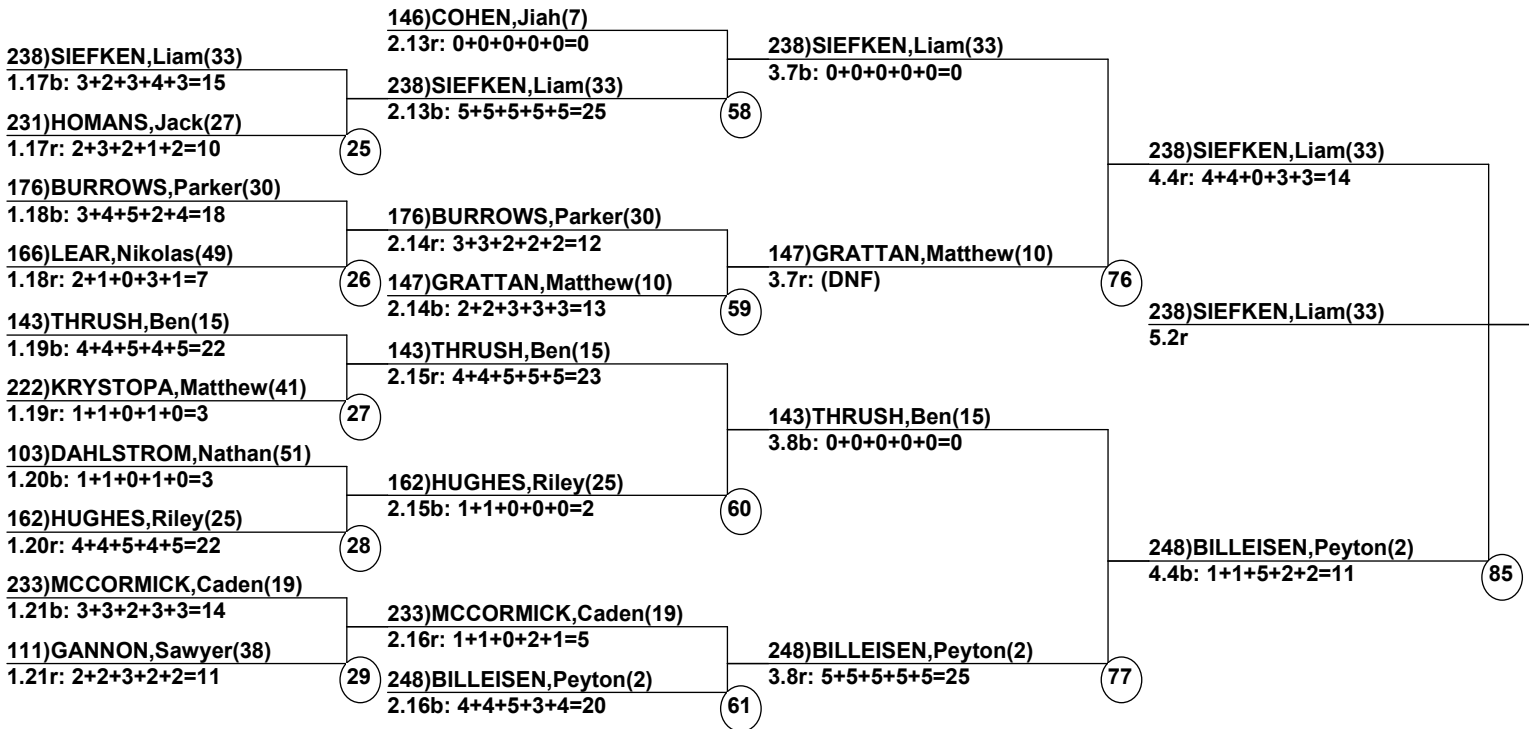

Course: Ambush
Length: 225 m
Width: 10.6 m
Pitch: 26 deg
Head Judge
Chief of Scoring
T.D.

Winter Park Divisionals Unofficial Results

Duals1 Event Date: Feb 19, 2023 (Sun)
Female/Male (By Duals1 Run-order) Time: 5:48 pm
Winter Park Resort Mogul Divisional Cha

Female Road to Semi-Finals (5.1B)

Female Road to Semi-Finals (5.1R)

Female Road to Semi-Finals (5.2B)

Female Road to Semi-Finals (5.2R)

Male Road to Semi-Finals (5.1B)

Male Road to Semi-Finals (5.1R)

Male Road to Semi-Finals (5.2B)

Male Road to Semi-Finals (5.2R)

Female Semi-Finals

Male Semi-Finals