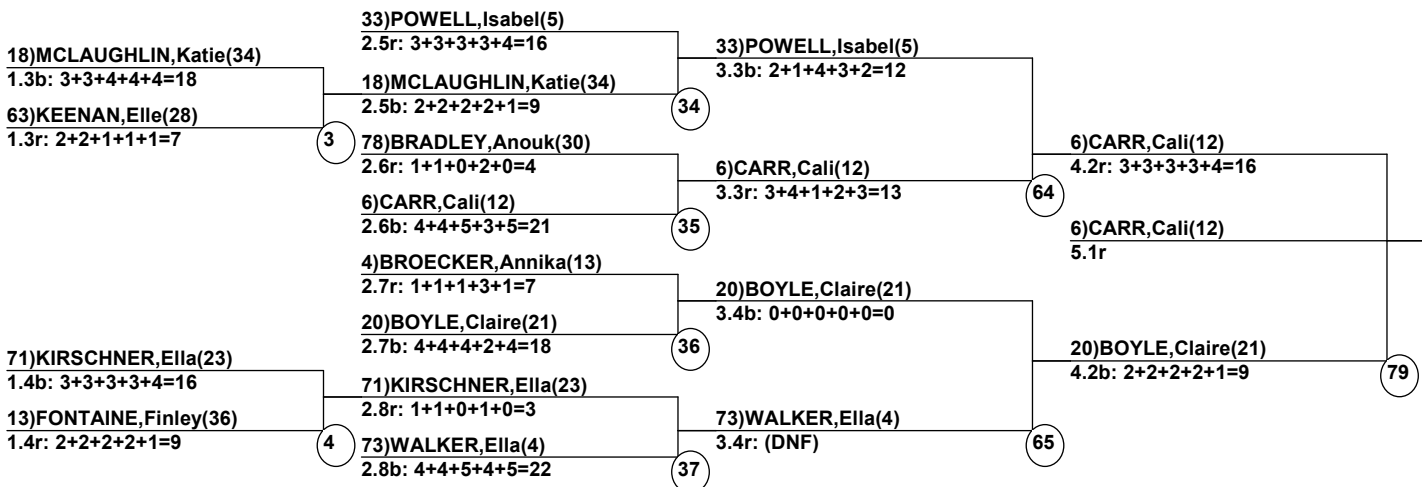

Course: Ambush
Length: 225 m
Width: 10.6 m
Pitch: 26 deg
Head Judge
Chief of Scoring
T.D.

Winter Park Divisionals Unofficial Results

Duals1 Event Date: Feb 19, 2023 (Sun)
Female/Male (By Duals1 Run-order) Time: 5:48 pm
Winter Park Resort Mogul Divisional Cha

Female Road to Semi-Finals (5.1B)

Female Road to Semi-Finals (5.1R)

Female Road to Semi-Finals (5.2B)

Female Road to Semi-Finals (5.2R)

Male Road to Semi-Finals (5.1B)

Male Road to Semi-Finals (5.1R)

Male Road to Semi-Finals (5.2B)

Male Road to Semi-Finals (5.2R)

Female Semi-Finals

Male Semi-Finals