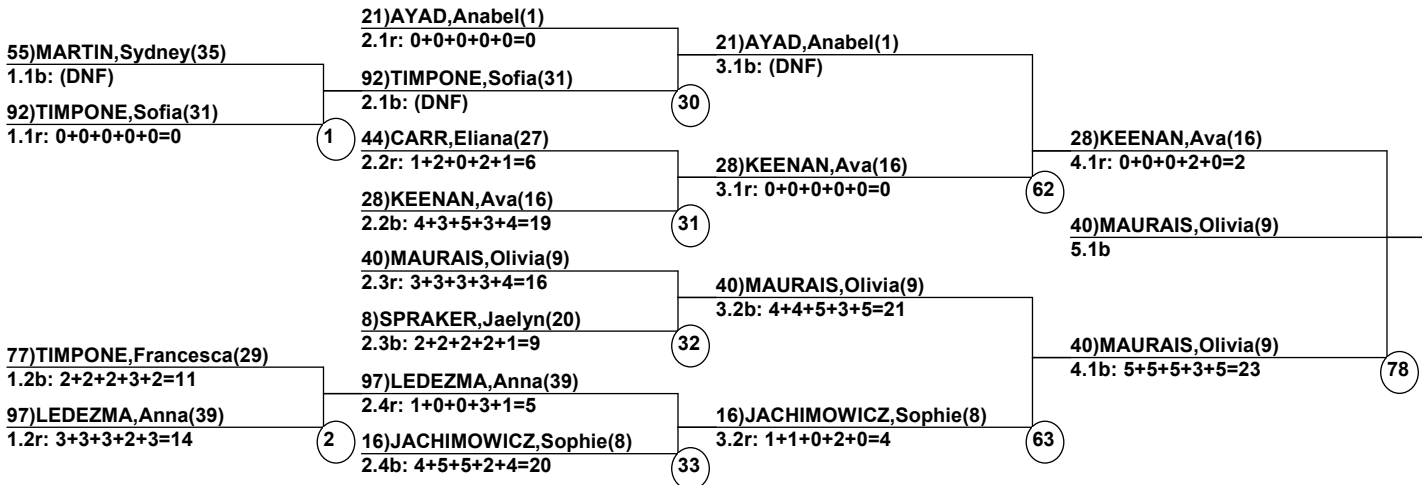

Mogul Divisional Champs at WP

Winter Park Resort
Feb 19, 2023 (Sun) (U1082) (U1081)

Winter Park Divisionals Unofficial Results

Head Judge: FOROGLOU BELLEVILLE,Alexandra
Chief of Comp: DREITLEIN,David
T.D.: SCHEIBLE,Justin
Chief of Scoring: CUPP,Erica
Judge 1: MICHALOWSKI,Jason
Judge 2: LANA,Lance
Judge 3: LEHMAN,Jack
Judge 4: LANA,Wendy
Judge 5: CARPENTER,Helena

Course: Ambush
Length: 225 m
Width: 10.6 m
Pitch: 26 deg
Head Judge
Chief of Scoring
T.D.

Winter Park Divisionals Unofficial Results

Duals1 Event Date: Feb 19, 2023 (Sun)
Female/Male (By Duals1 Run-order) Time: 5:48 pm
Winter Park Resort Mogul Divisional Cha

Female Road to Semi-Finals (5.1B)

Female Road to Semi-Finals (5.1R)

Female Road to Semi-Finals (5.2B)

Female Road to Semi-Finals (5.2R)

Male Road to Semi-Finals (5.1B)

Male Road to Semi-Finals (5.1R)

Male Road to Semi-Finals (5.2B)

Male Road to Semi-Finals (5.2R)

Female Semi-Finals

Male Semi-Finals