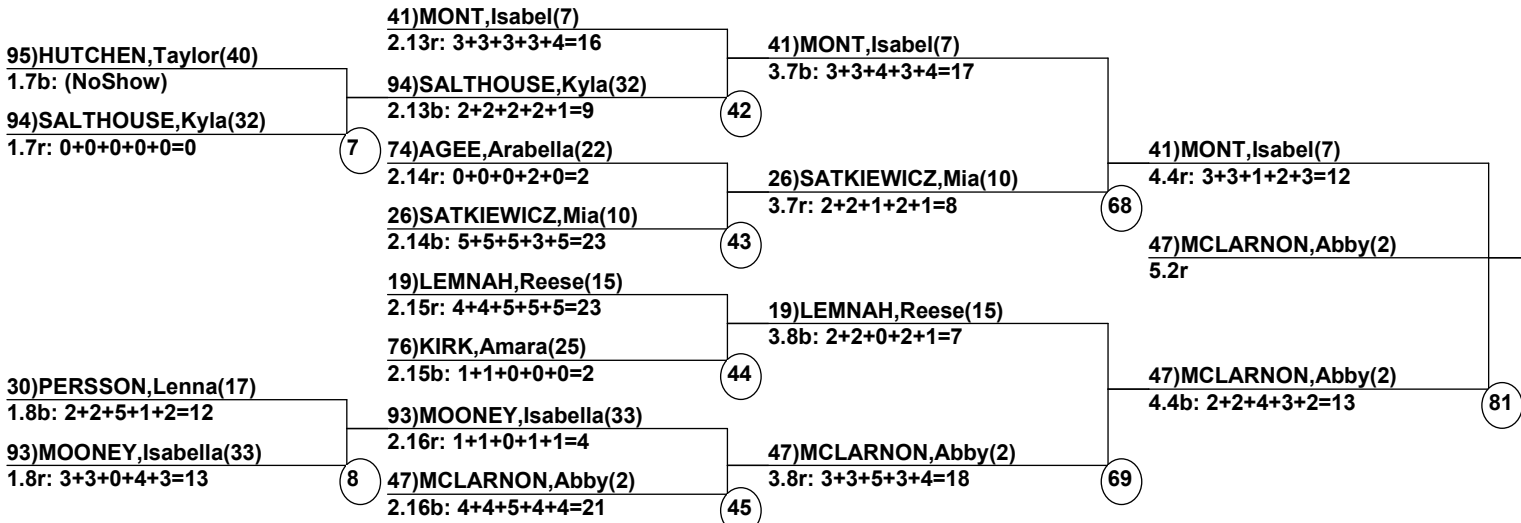

Course: Ambush
Length: 225 m
Width: 10.6 m
Pitch: 26 deg
Head Judge
Chief of Scoring
T.D.

Winter Park Divisionals Unofficial Results

Duals1 Event Date: Feb 19, 2023 (Sun)
Female/Male (By Duals1 Run-order) Time: 5:48 pm
Winter Park Resort Mogul Divisional Cha

Female Road to Semi-Finals (5.1B)

Female Road to Semi-Finals (5.1R)

Female Road to Semi-Finals (5.2B)

Female Road to Semi-Finals (5.2R)

Male Road to Semi-Finals (5.1B)

Male Road to Semi-Finals (5.1R)

Male Road to Semi-Finals (5.2B)

Male Road to Semi-Finals (5.2R)

Female Semi-Finals

Male Semi-Finals